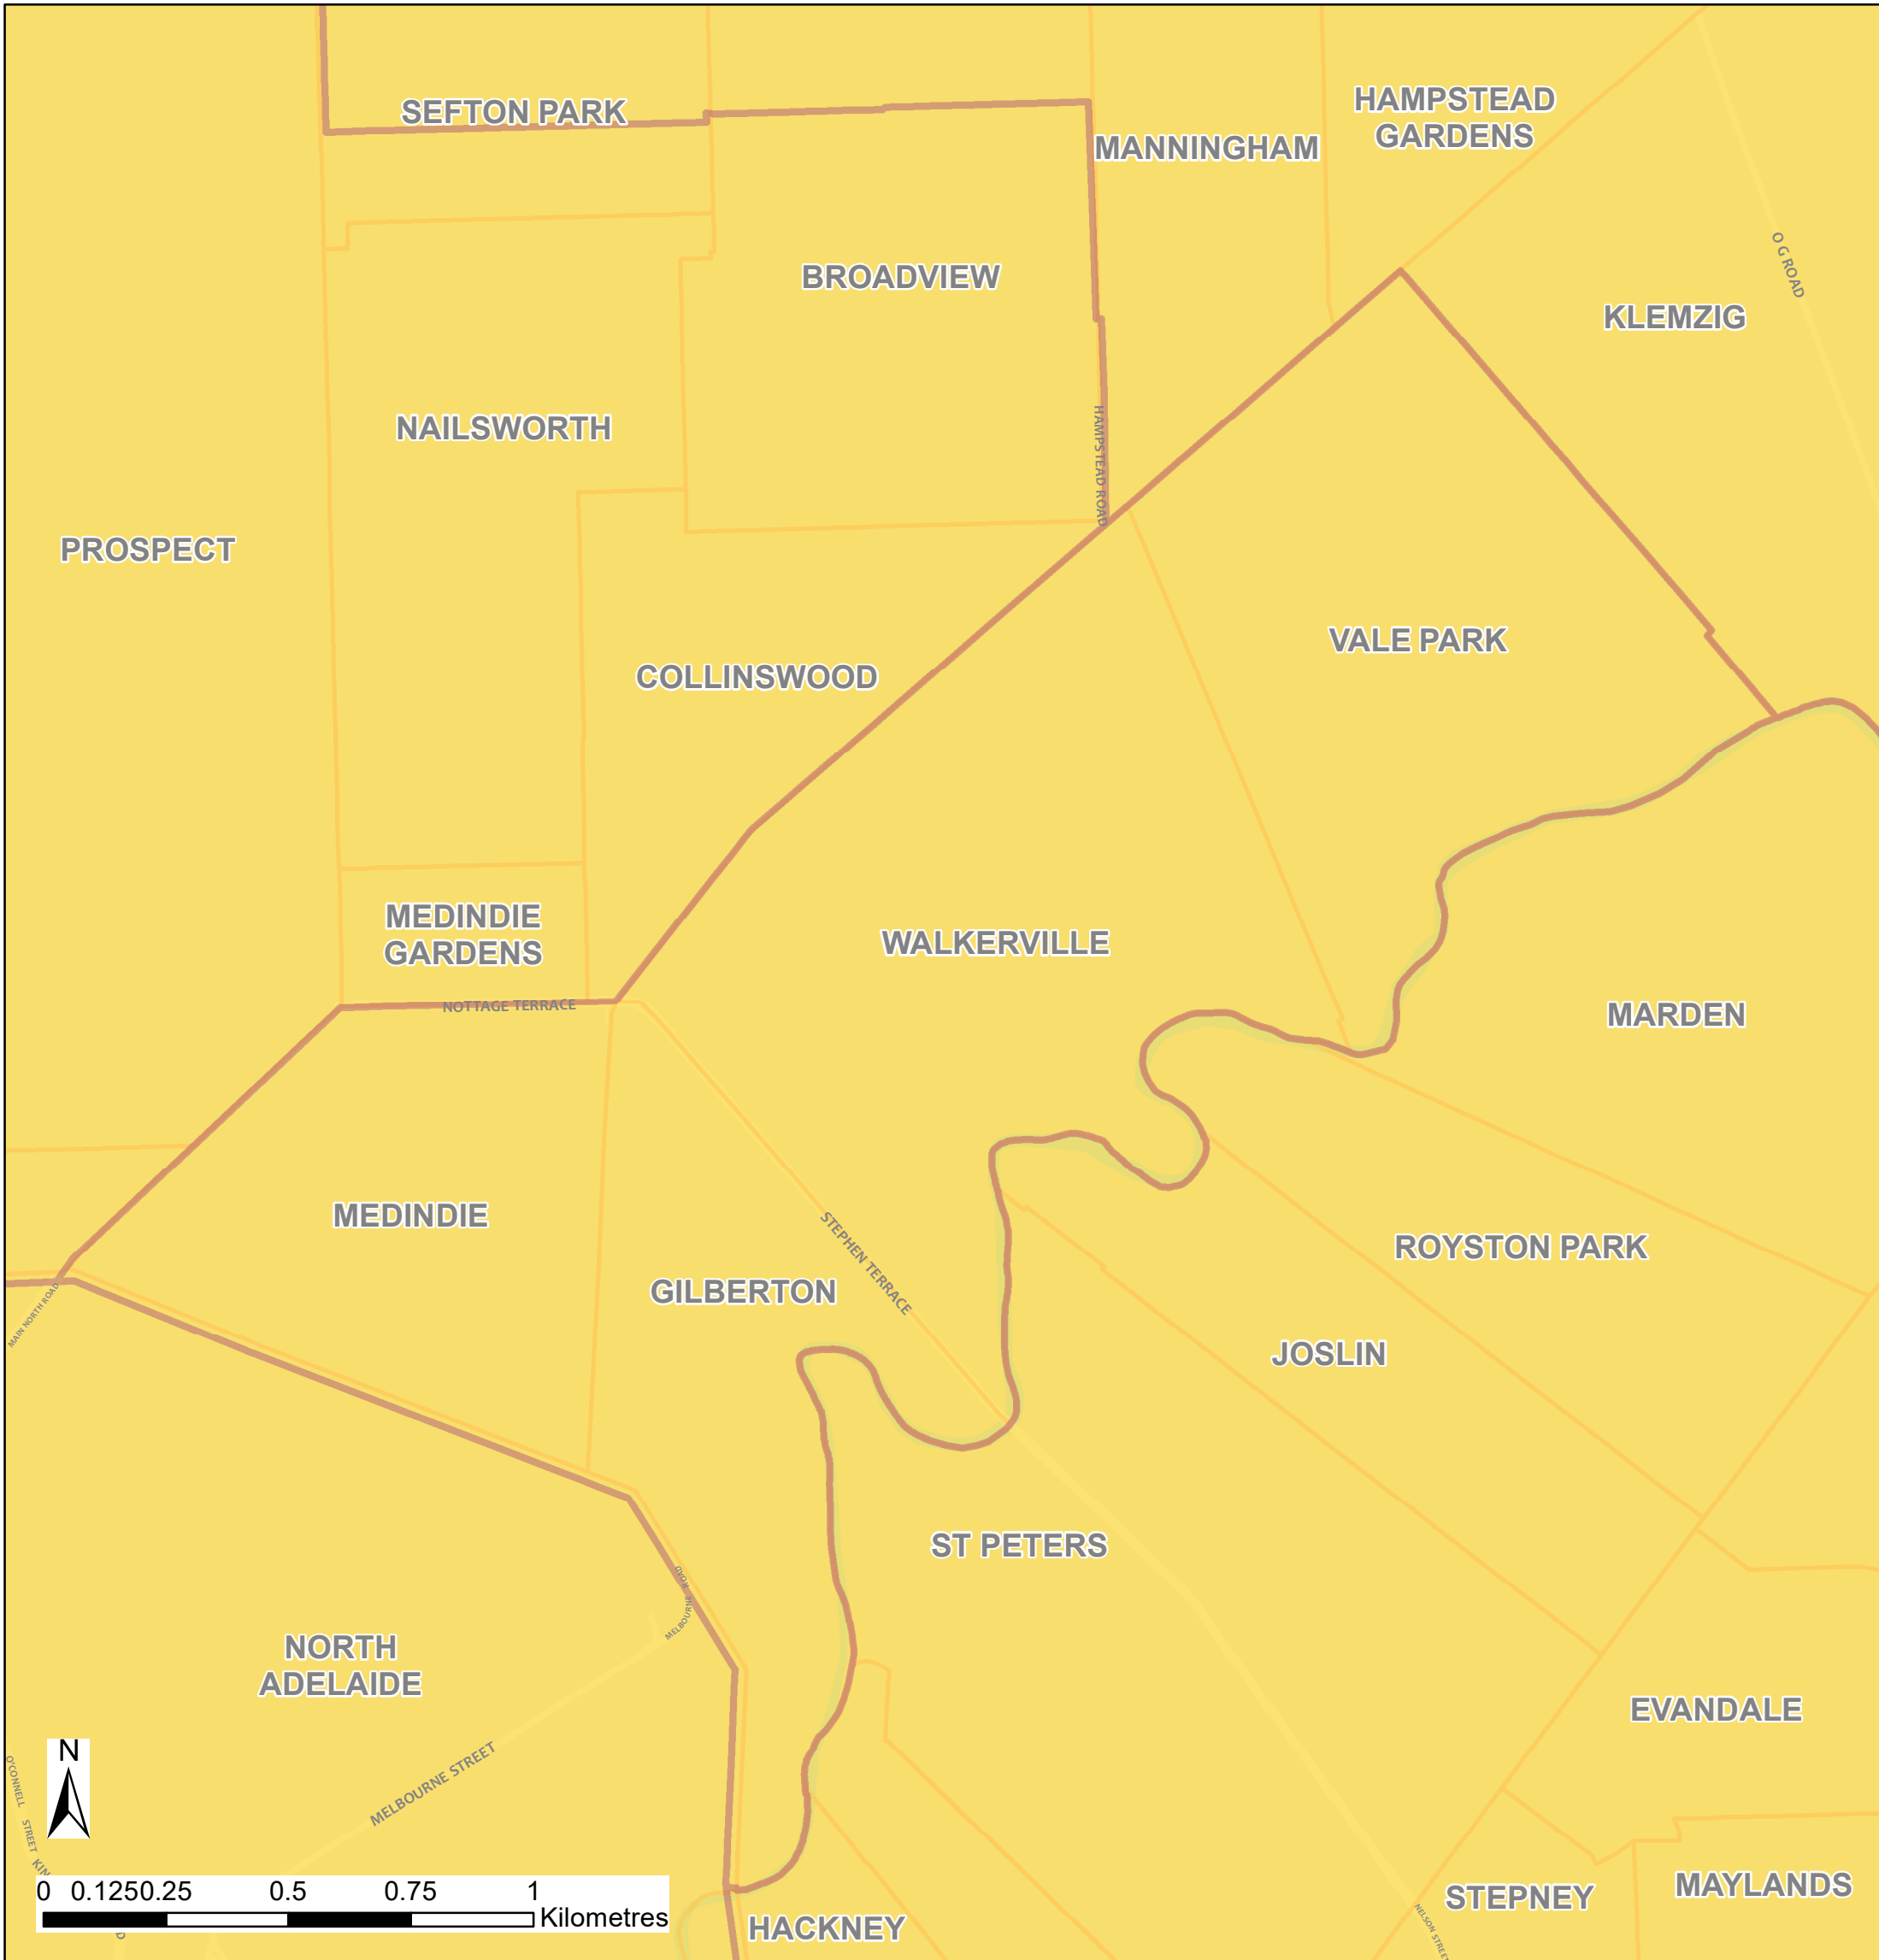

# The Corporation of the Town of Walkerville

## Bushfire Safer Place

Council: The Corporation of the Town of Walkerville    Bushfire Safer Place    Local Government Area    Suburb Boundary

Fire Ban District: Adelaide Metropolitan

This Bushfire Safer Place is considered to be relatively safe from fire due to its low levels of fuel. Although the CFS has taken every care and precaution in identifying this area it will be subjected to spark and ember attack in the event of a fire.