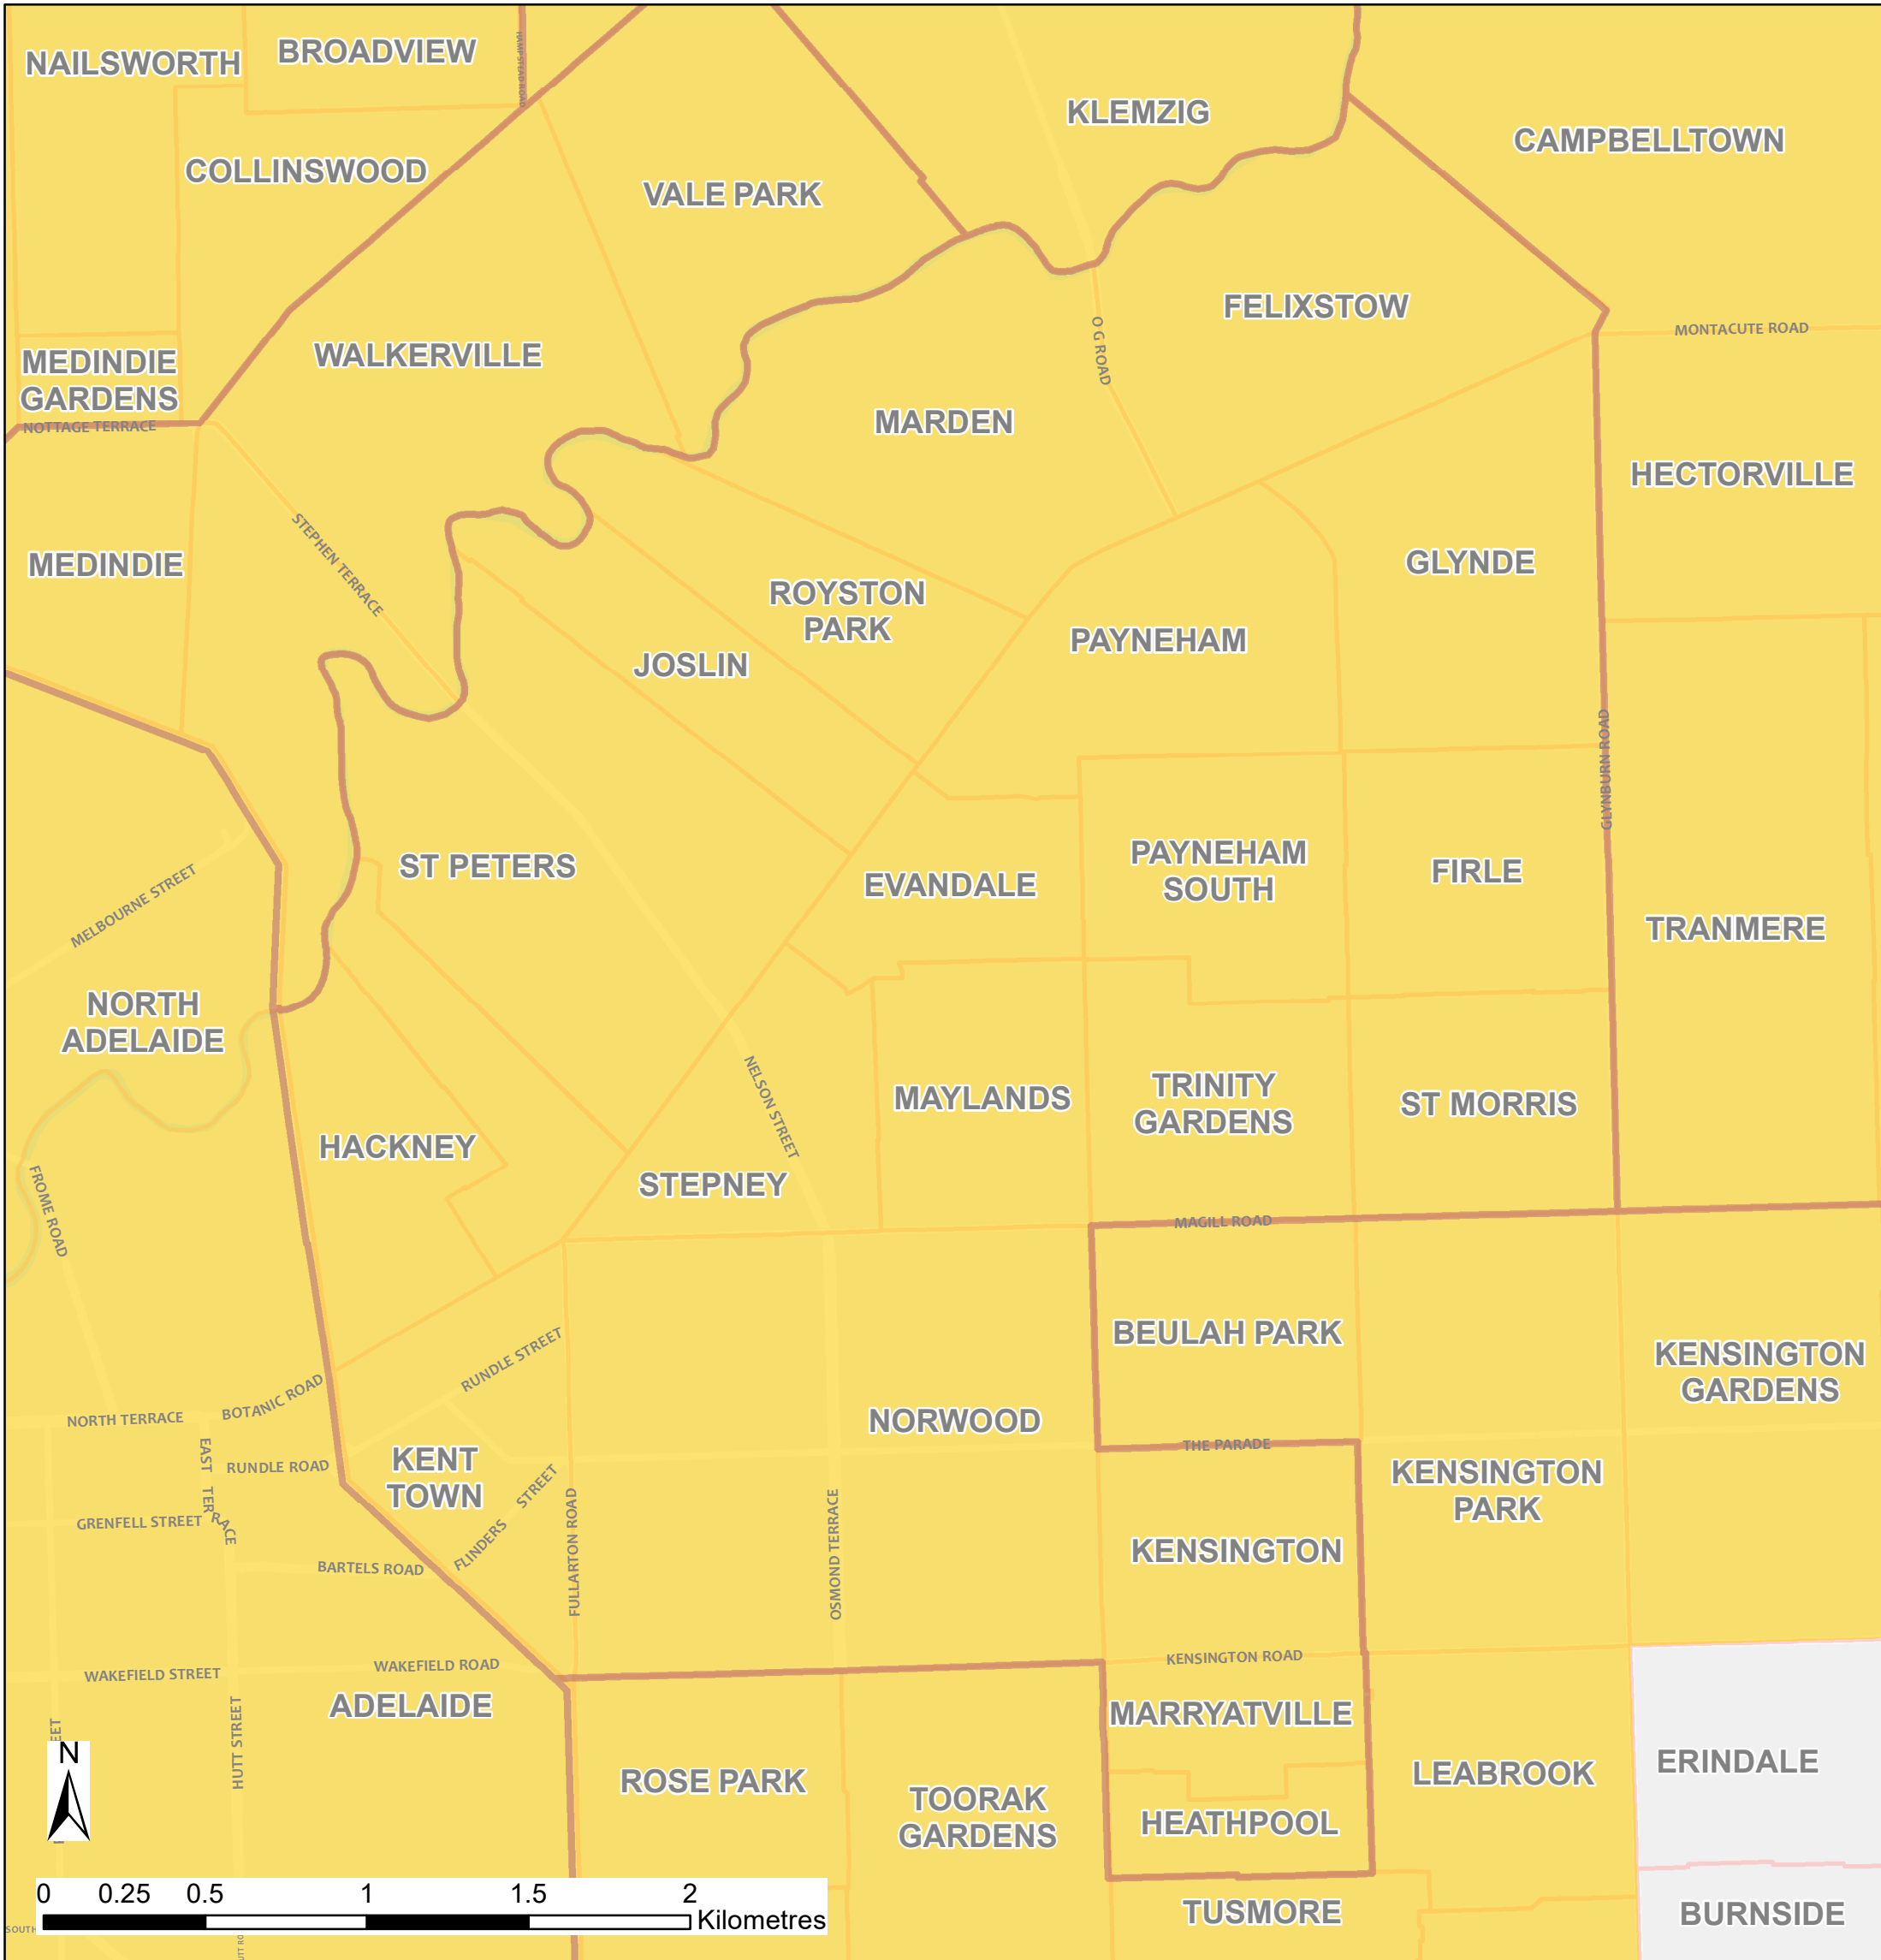

City of Norwood, Payneham and St Peters Bushfire Safer Place

Council: City of Norwood, Payneham and St Peters
 Fire Ban District: Adelaide Metropolitan

This Bushfire Safer Place is considered to be relatively safe from fire due to its low levels of fuel. Although the CFS has taken every care and precaution in identifying this area it will be subjected to spark and ember attack in the event of a fire.

It is recommended that you identify several Bushfire Safer Places when creating your personal Bushfire Survival Plan. Templates for Bushfire Survival Plans are available from the CFS website.

Map produced: February 2018