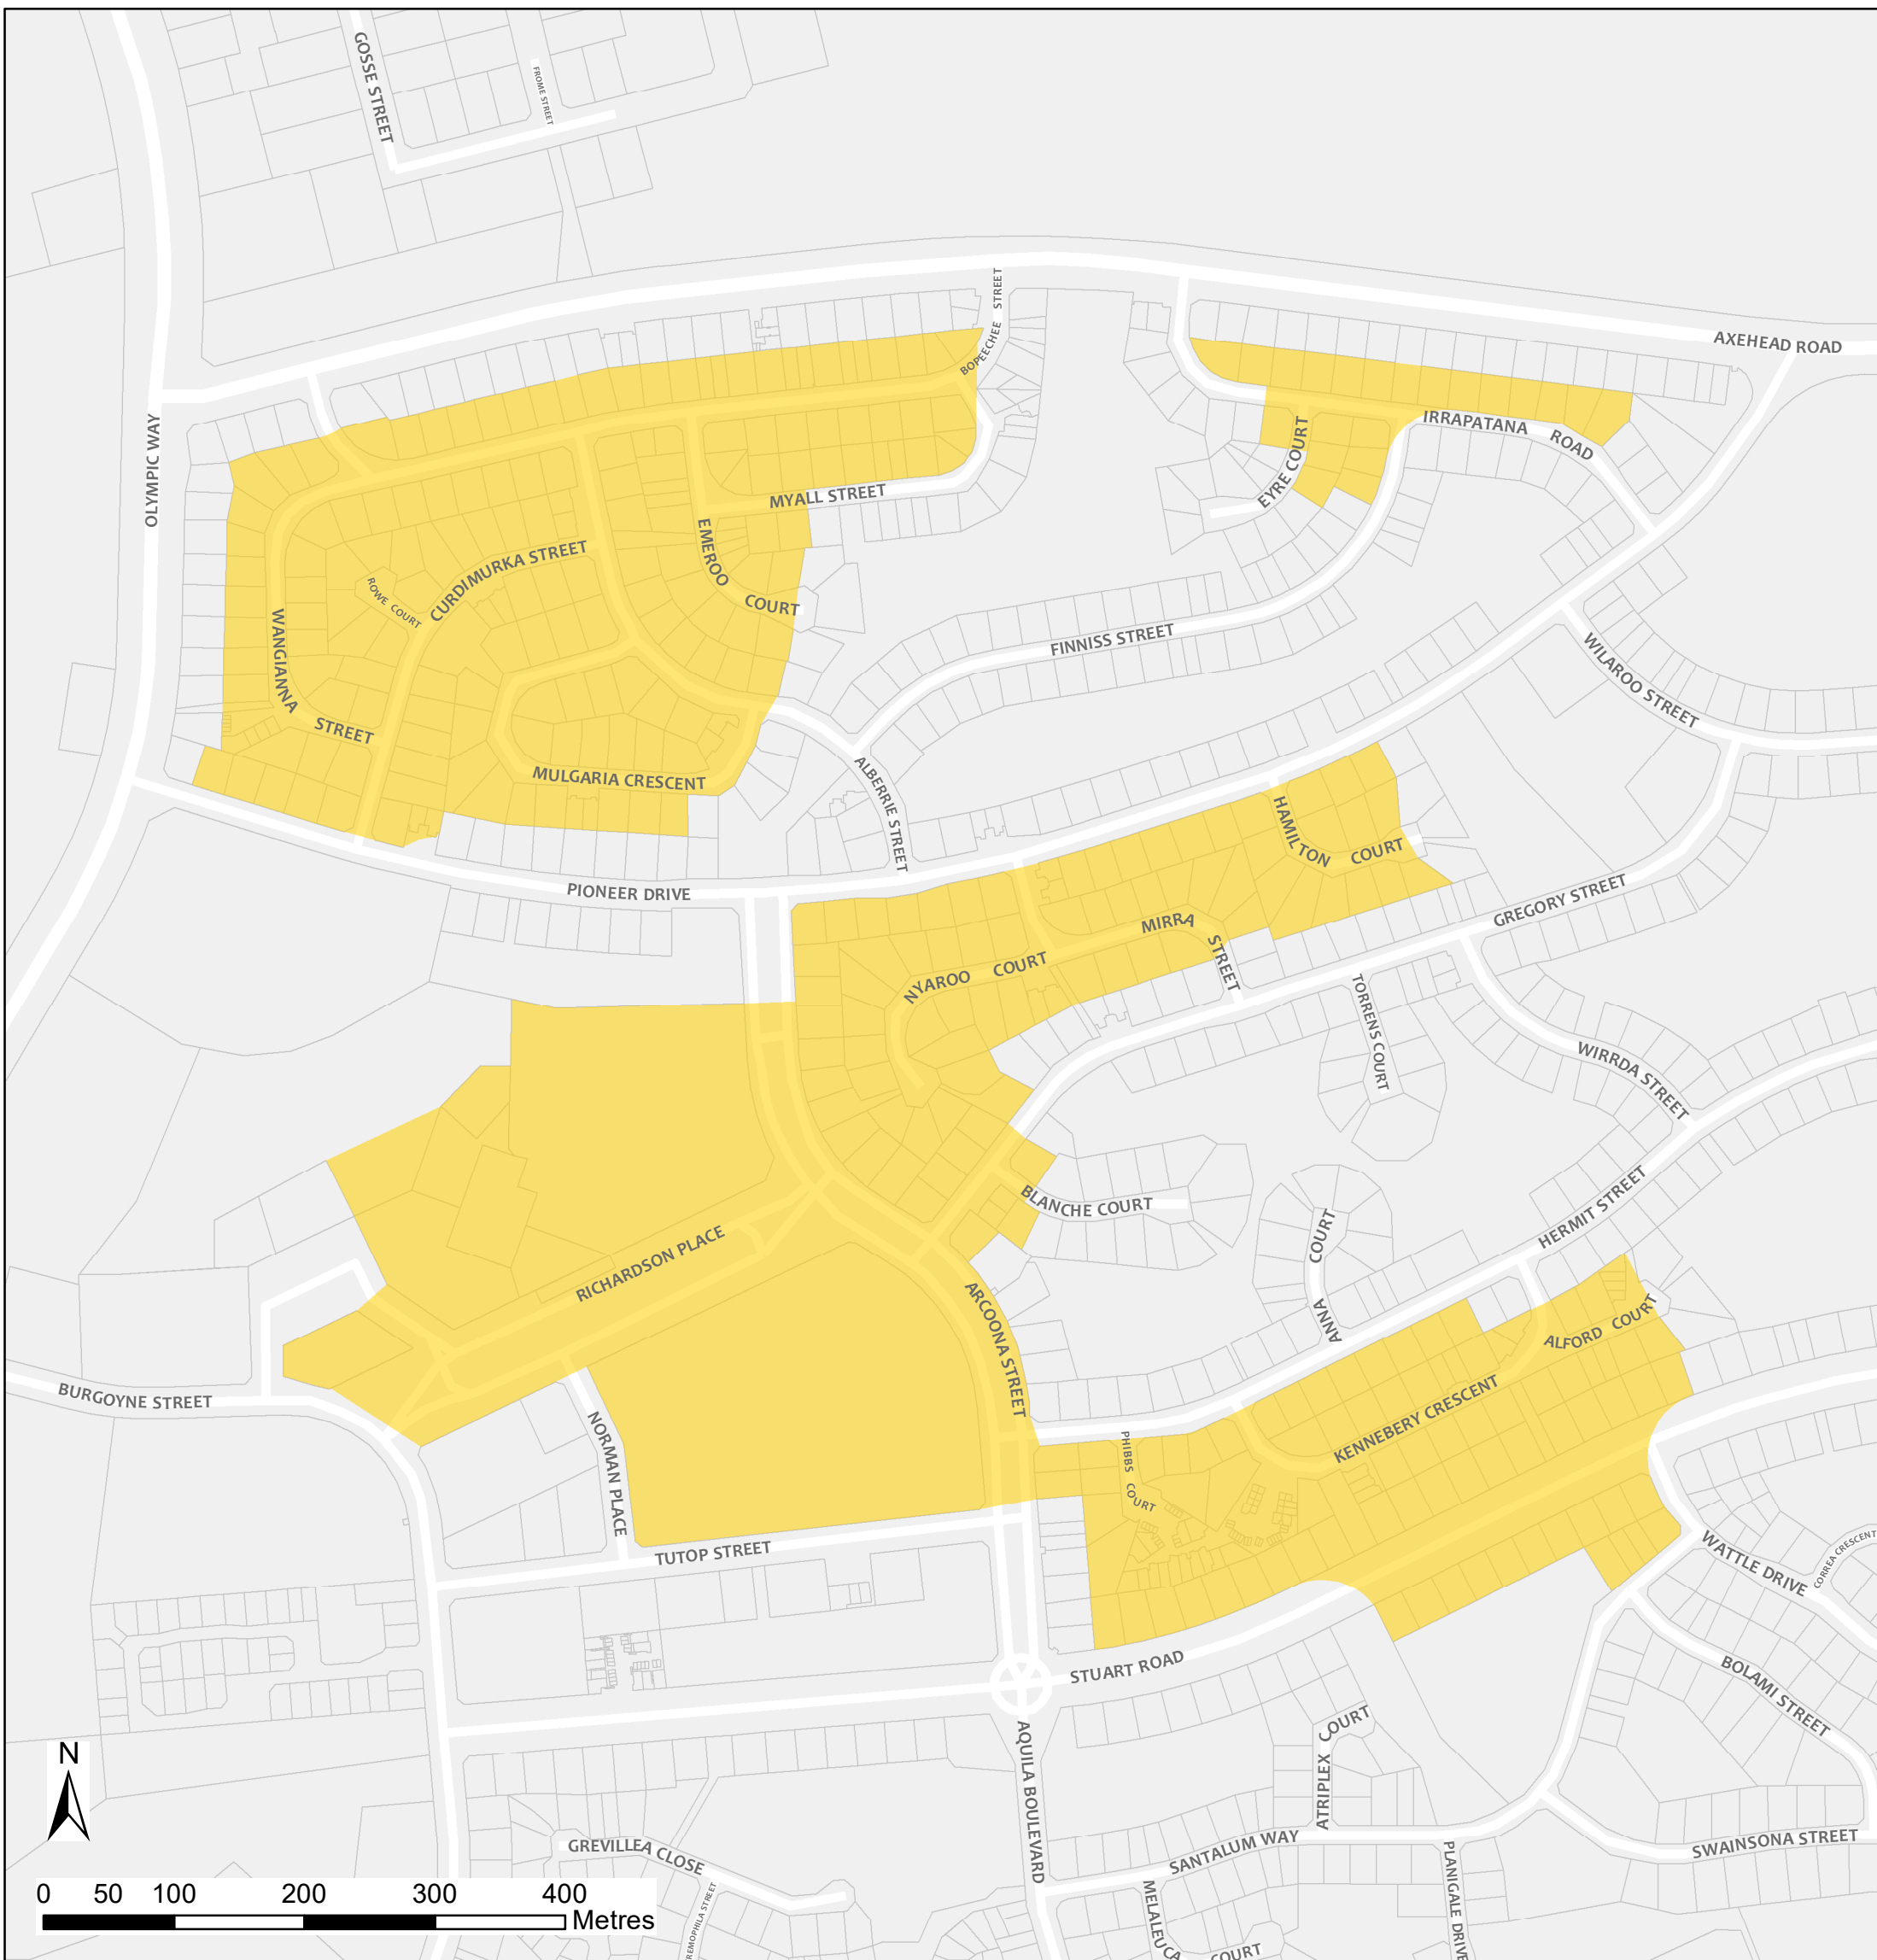

Roxby Downs Bushfire Safer Place

Council: Roxby Council

Fire Ban District: North West Pastoral

 Bushfire Safer Place  Property Cadastre

This Bushfire Safer Place is considered to be relatively safe from fire due to its low levels of fuel. Although the CFS has taken every care and precaution in identifying this area it will be subjected to spark and ember attack in the event of a fire.

It is recommended that you identify several Bushfire Safer Places when creating your personal Bushfire Survival Plan. Templates for Bushfire Survival Plans are available from the CFS website.

Map produced: February 2018