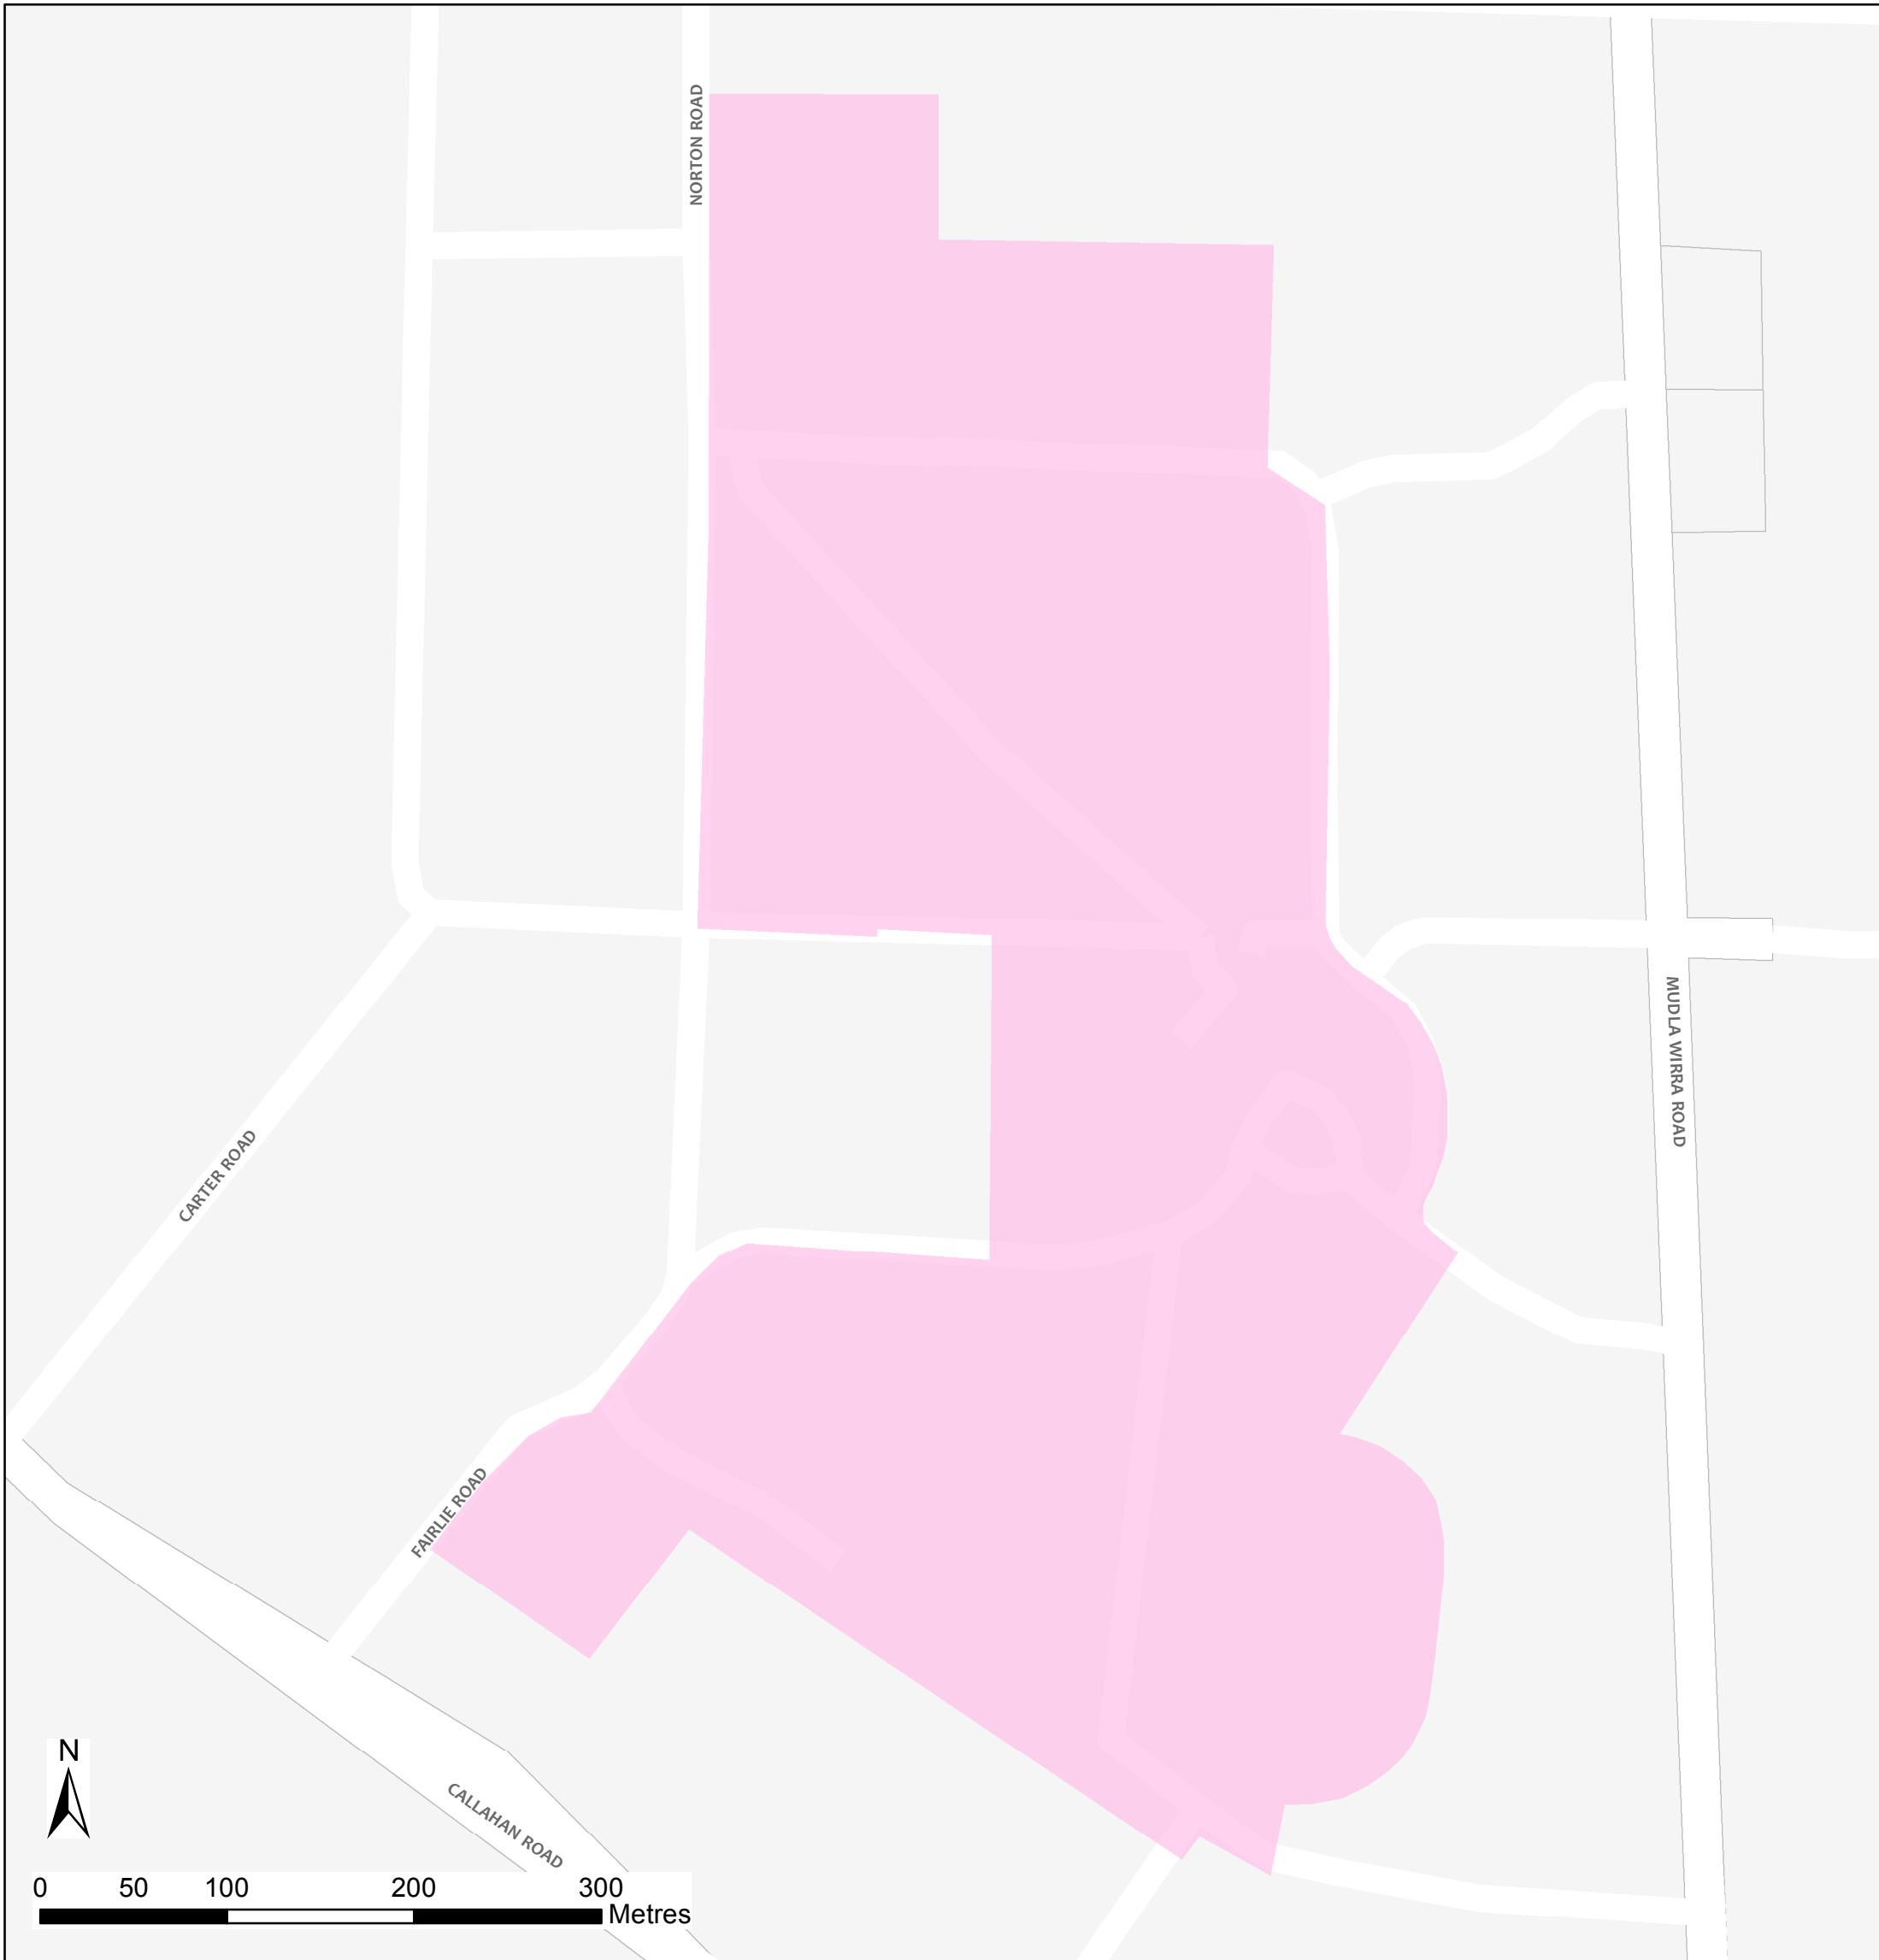

Roseworthy Campus Bushfire Safer Place

Council: Light Regional Council
Fire Ban District: Mid North

 Bushfire Safer Place  Property Cadastre

This Bushfire Safer Place is considered to be relatively safe from fire due to its low levels of fuel. Although the CFS has taken every care and precaution in identifying this area it will be subjected to spark and ember attack in the event of a fire.