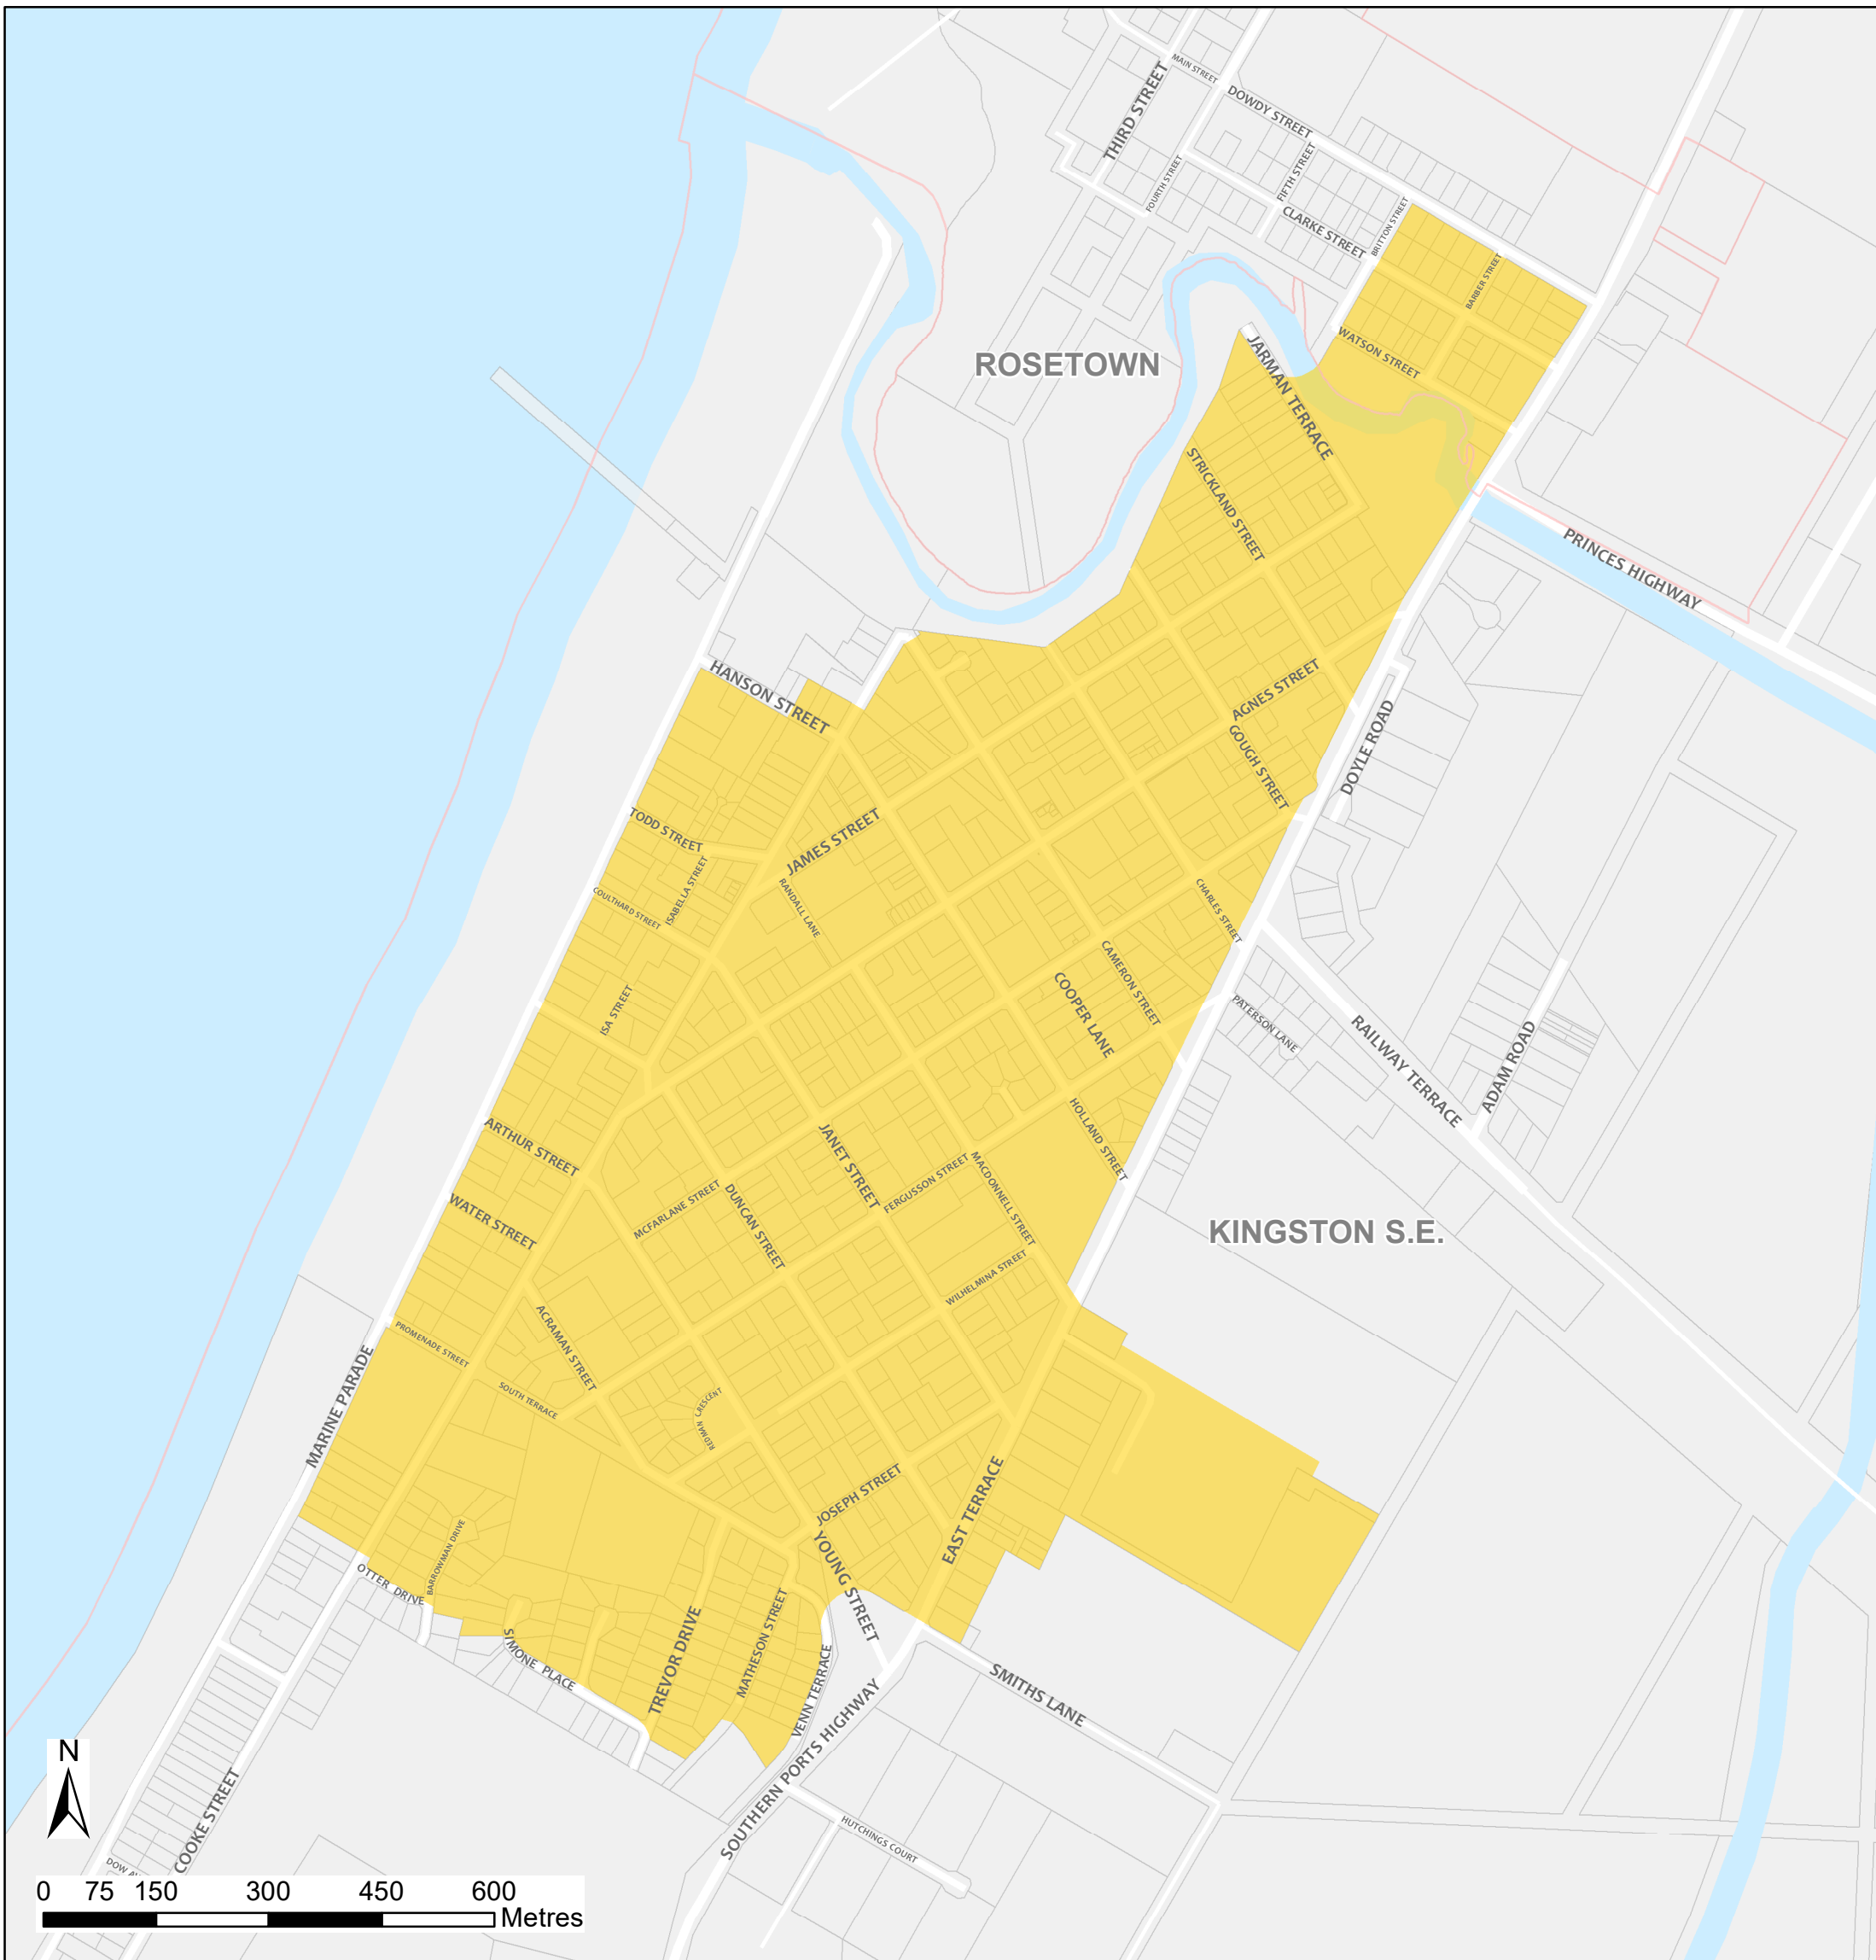

# Kingston SE Bushfire Safer Place

Council: Kingston District Council  
Fire Ban District: Lower South East

 Bushfire Safer Place  Suburb Boundary  Property Cadastre

This Bushfire Safer Place is considered to be relatively safe from fire due to its low levels of fuel. Although the CFS has taken every care and precaution in identifying this area it will be subjected to spark and ember attack in the event of a fire.

It is recommended that you identify several Bushfire Safer Places when creating your personal Bushfire Survival Plan. Templates for Bushfire Survival Plans are available from the CFS website.

Map produced: February 2018