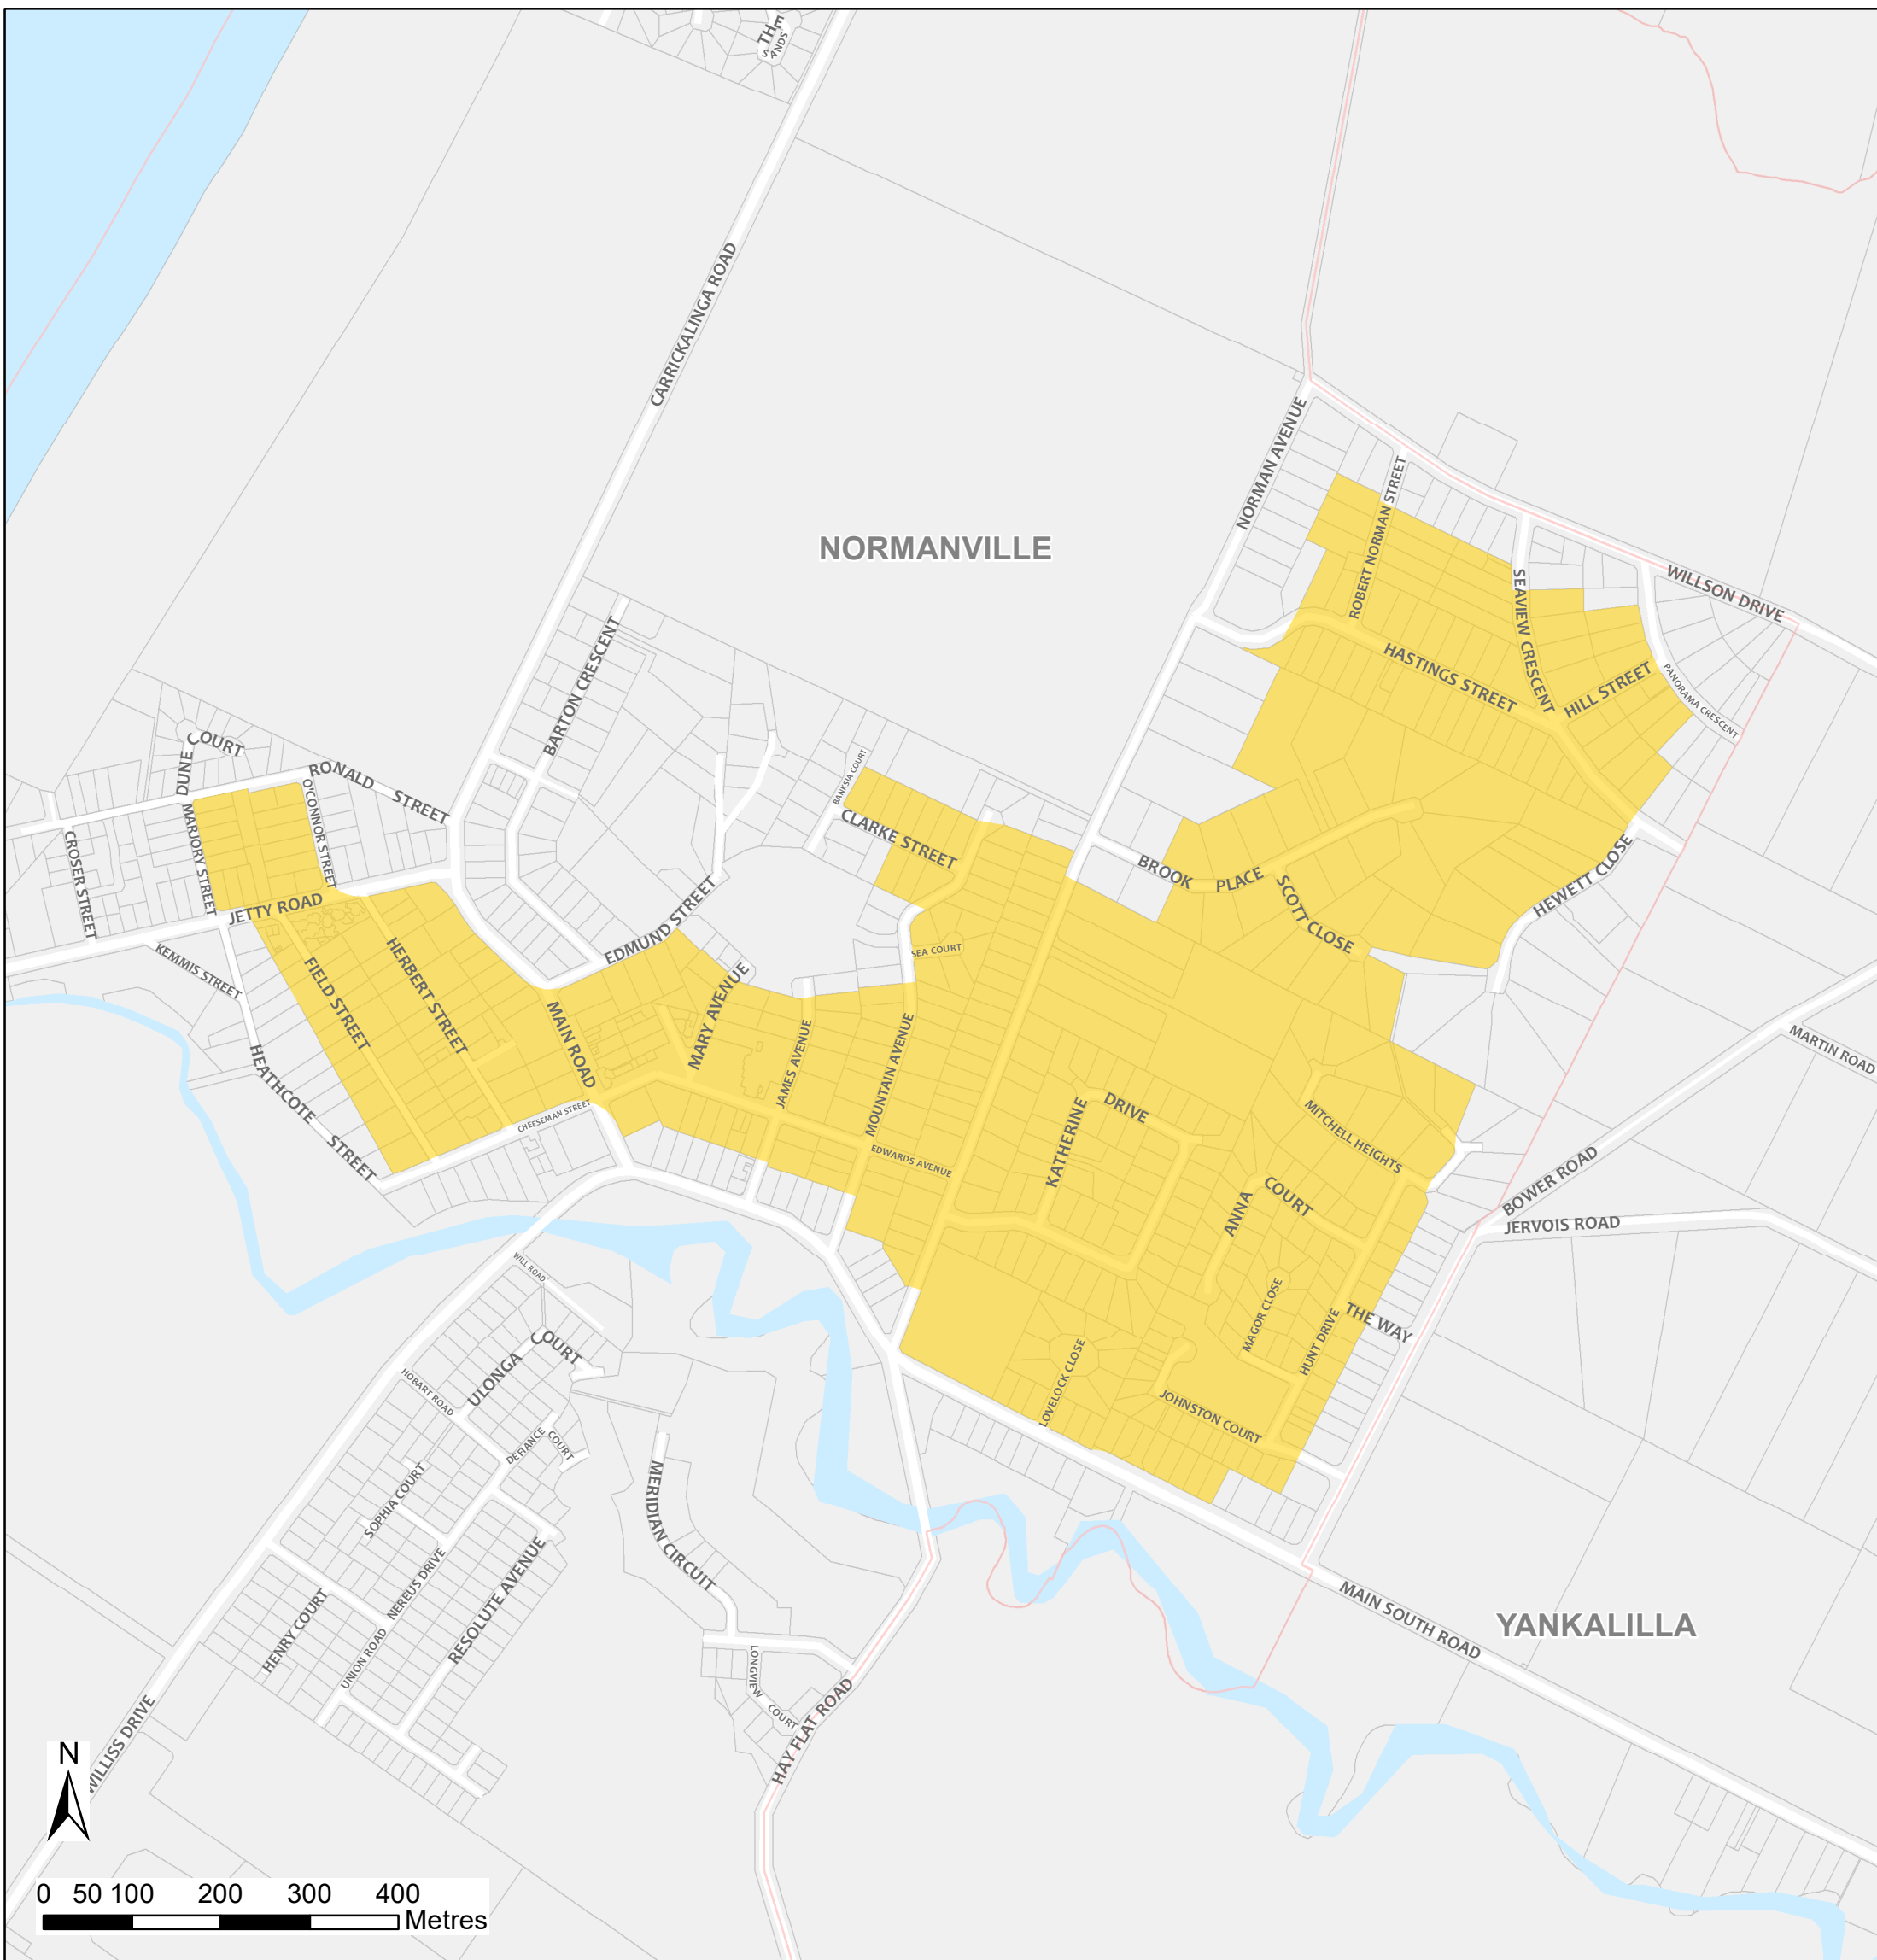

# Normanville Bushfire Safer Place

Council: The District Council of Yankalilla  
Fire Ban District: Mount Lofty Ranges

Bushfire Safer Place    Suburb Boundary    Property Cadastre

This Bushfire Safer Place is considered to be relatively safe from fire due to its low levels of fuel. Although the CFS has taken every care and precaution in identifying this area it will be subjected to spark and ember attack in the event of a fire.

It is recommended that you identify several Bushfire Safer Places when creating your personal Bushfire Survival Plan. Templates for Bushfire Survival Plans are available from the CFS website.

Map produced: February 2018