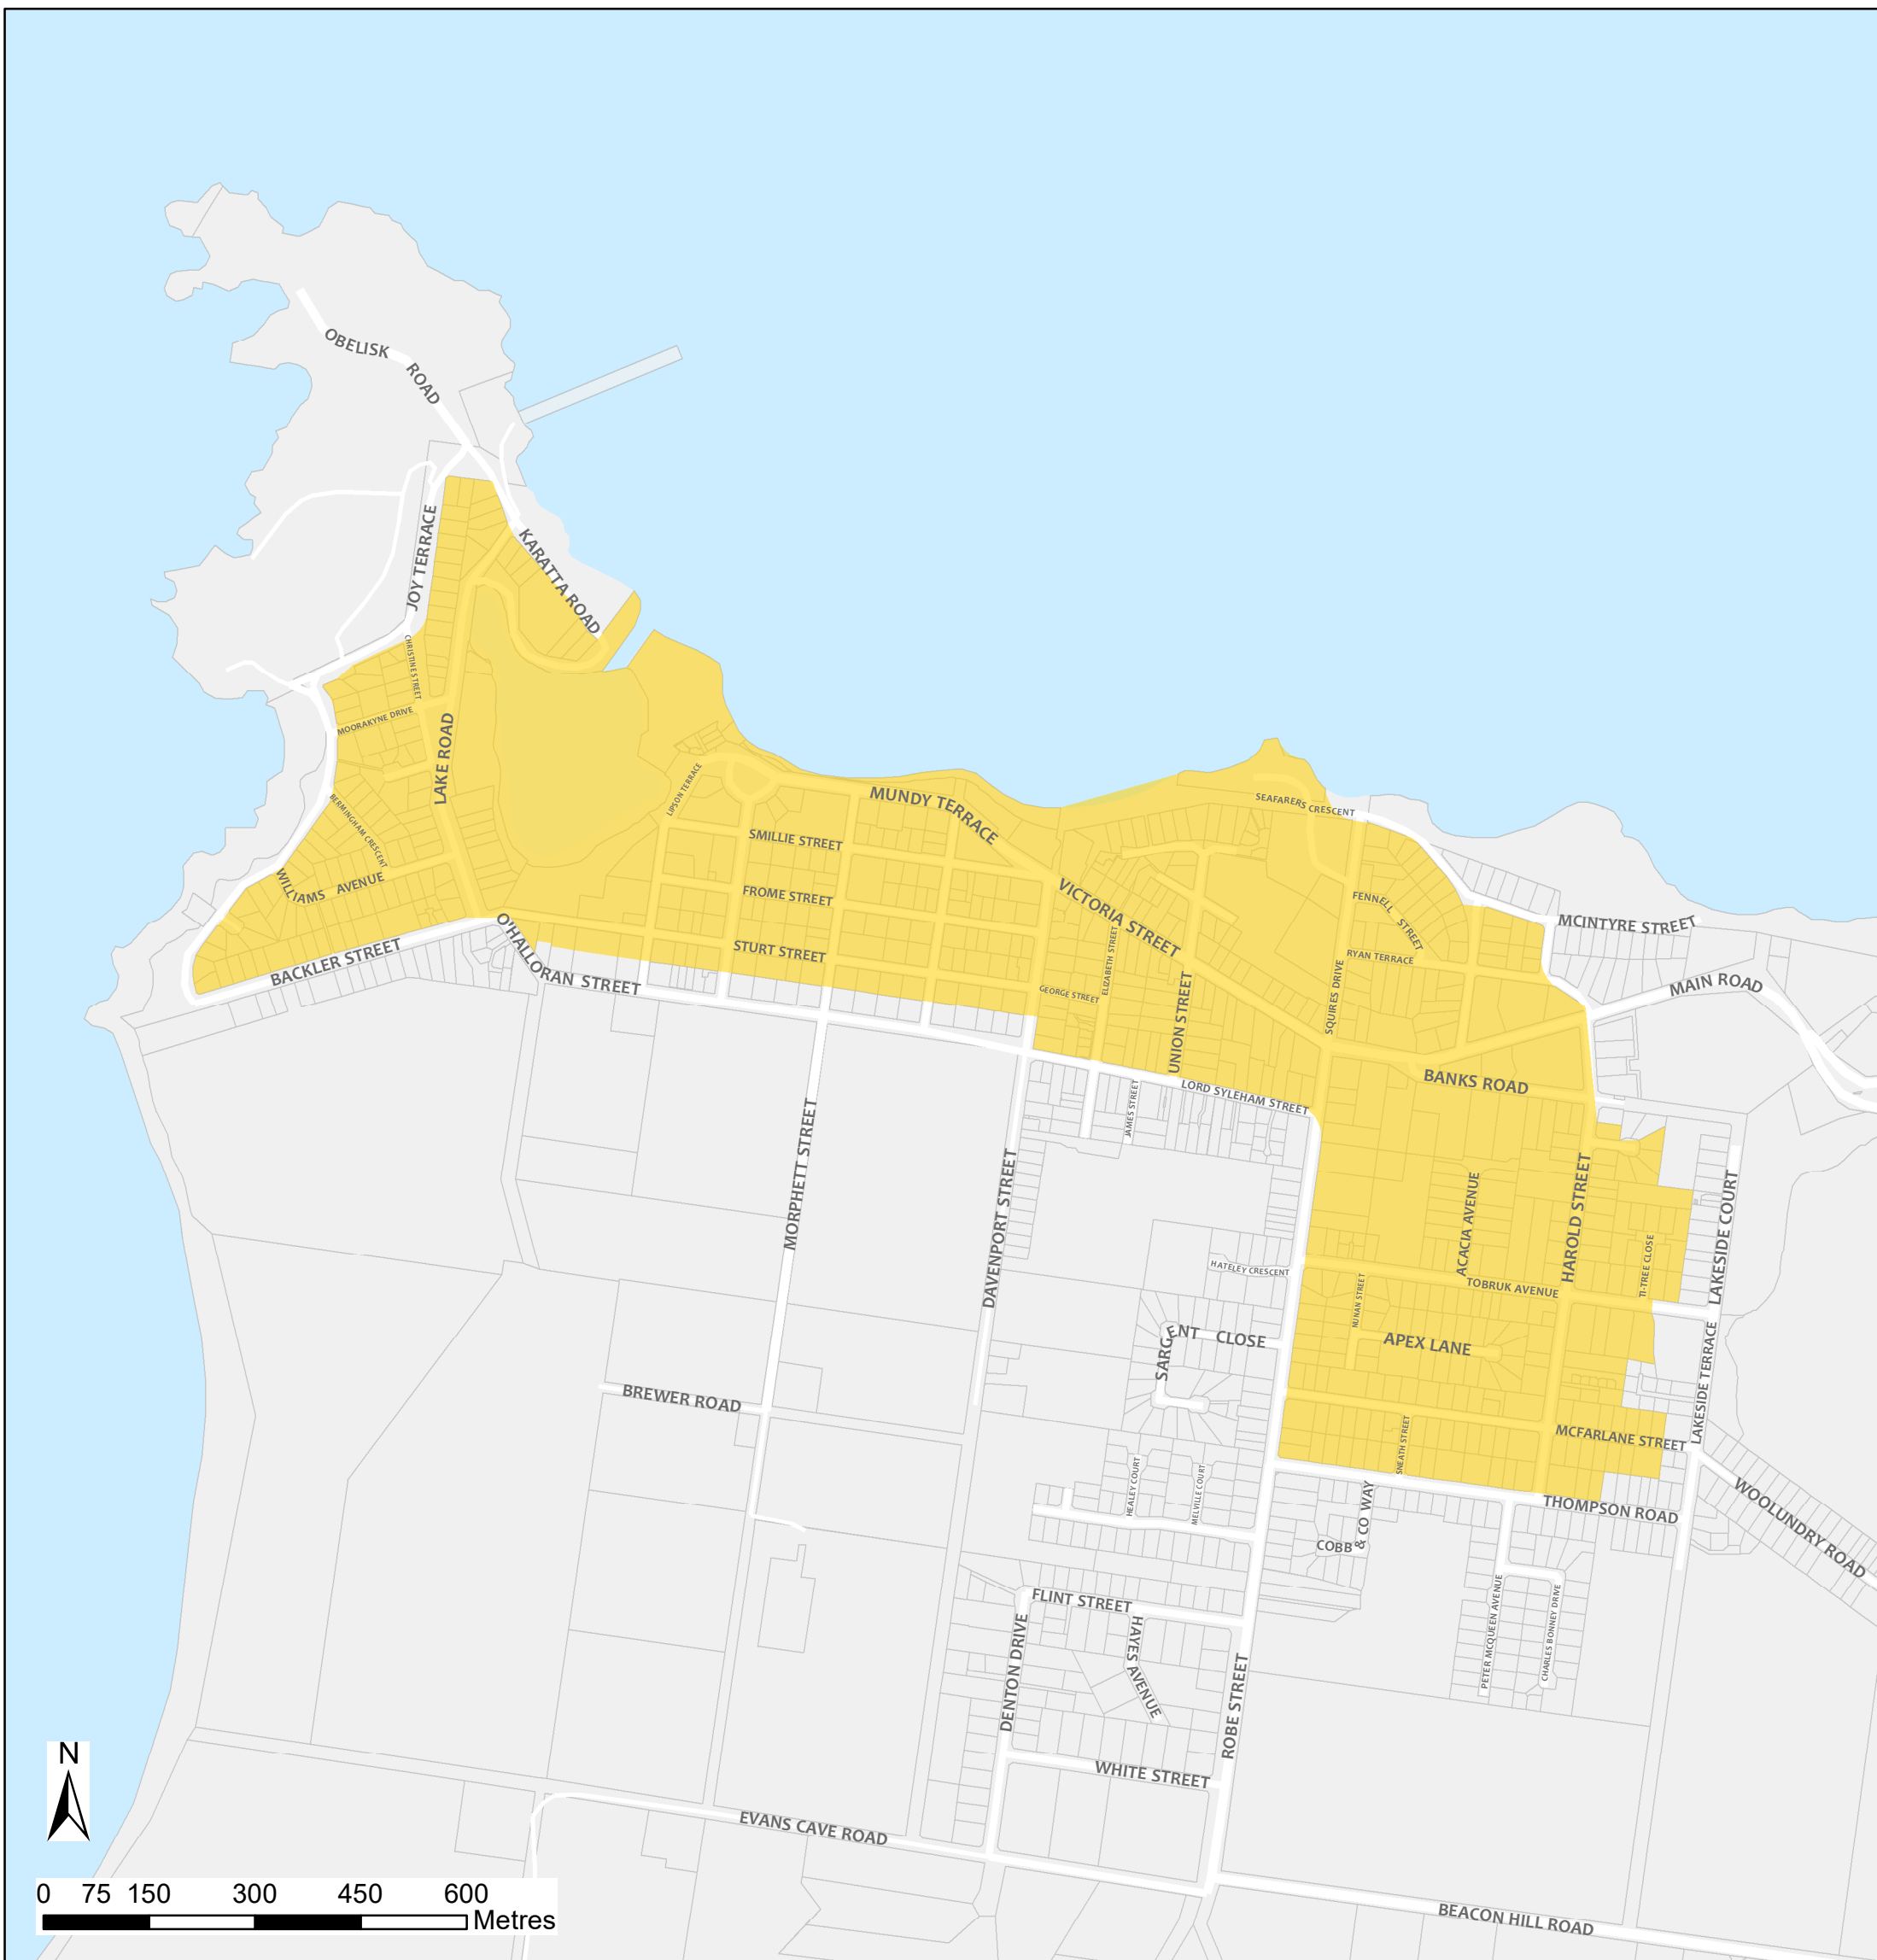

# Robe Bushfire Safer Place

Council: The District Council of Robe  
Fire Ban District: Lower South East

 Bushfire Safer Place  Property Cadastre

This Bushfire Safer Place is considered to be relatively safe from fire due to its low levels of fuel. Although the CFS has taken every care and precaution in identifying this area it will be subjected to spark and ember attack in the event of a fire.

It is recommended that you identify several Bushfire Safer Places when creating your personal Bushfire Survival Plan. Templates for Bushfire Survival Plans are available from the CFS website.

Map produced: February 2018