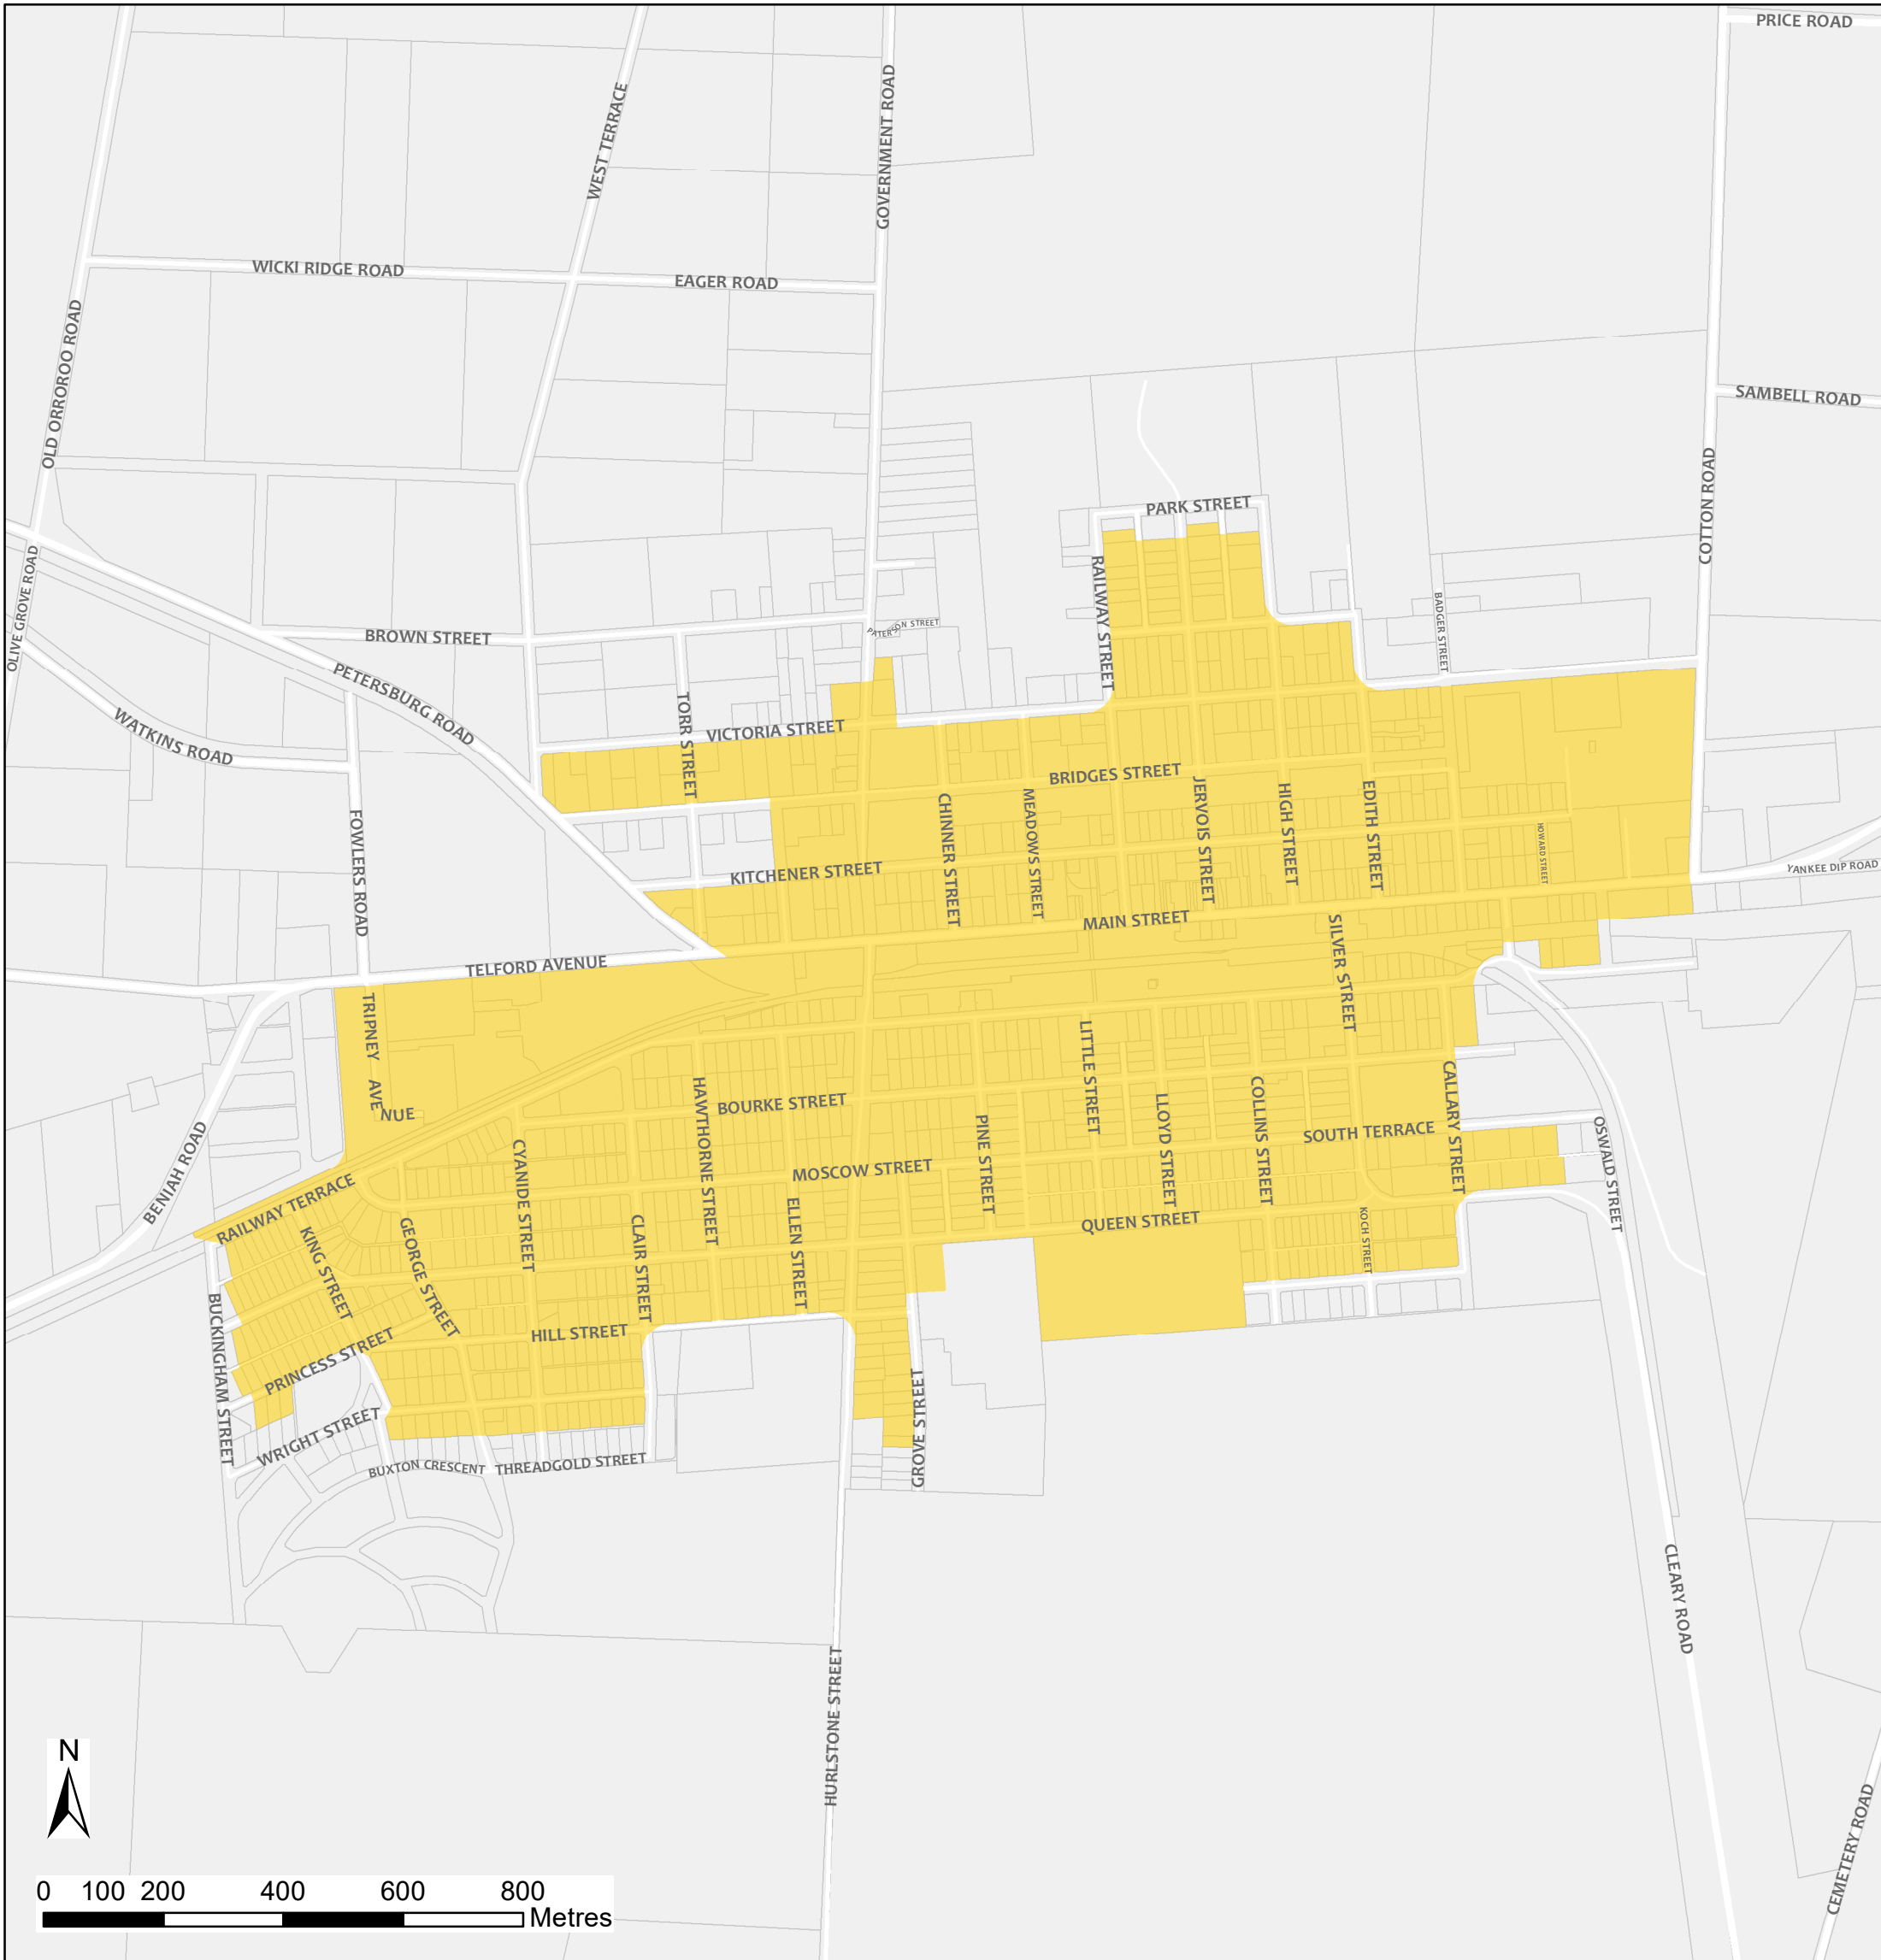

Peterborough Bushfire Safer Place

Council: The District Council of Peterborough
Fire Ban District: Flinders

 Bushfire Safer Place  Property Cadastre

This Bushfire Safer Place is considered to be relatively safe from fire due to its low levels of fuel. Although the CFS has taken every care and precaution in identifying this area it will be subjected to spark and ember attack in the event of a fire.

It is recommended that you identify several Bushfire Safer Places when creating your personal Bushfire Survival Plan. Templates for Bushfire Survival Plans are available from the CFS website.

Map produced: February 2018