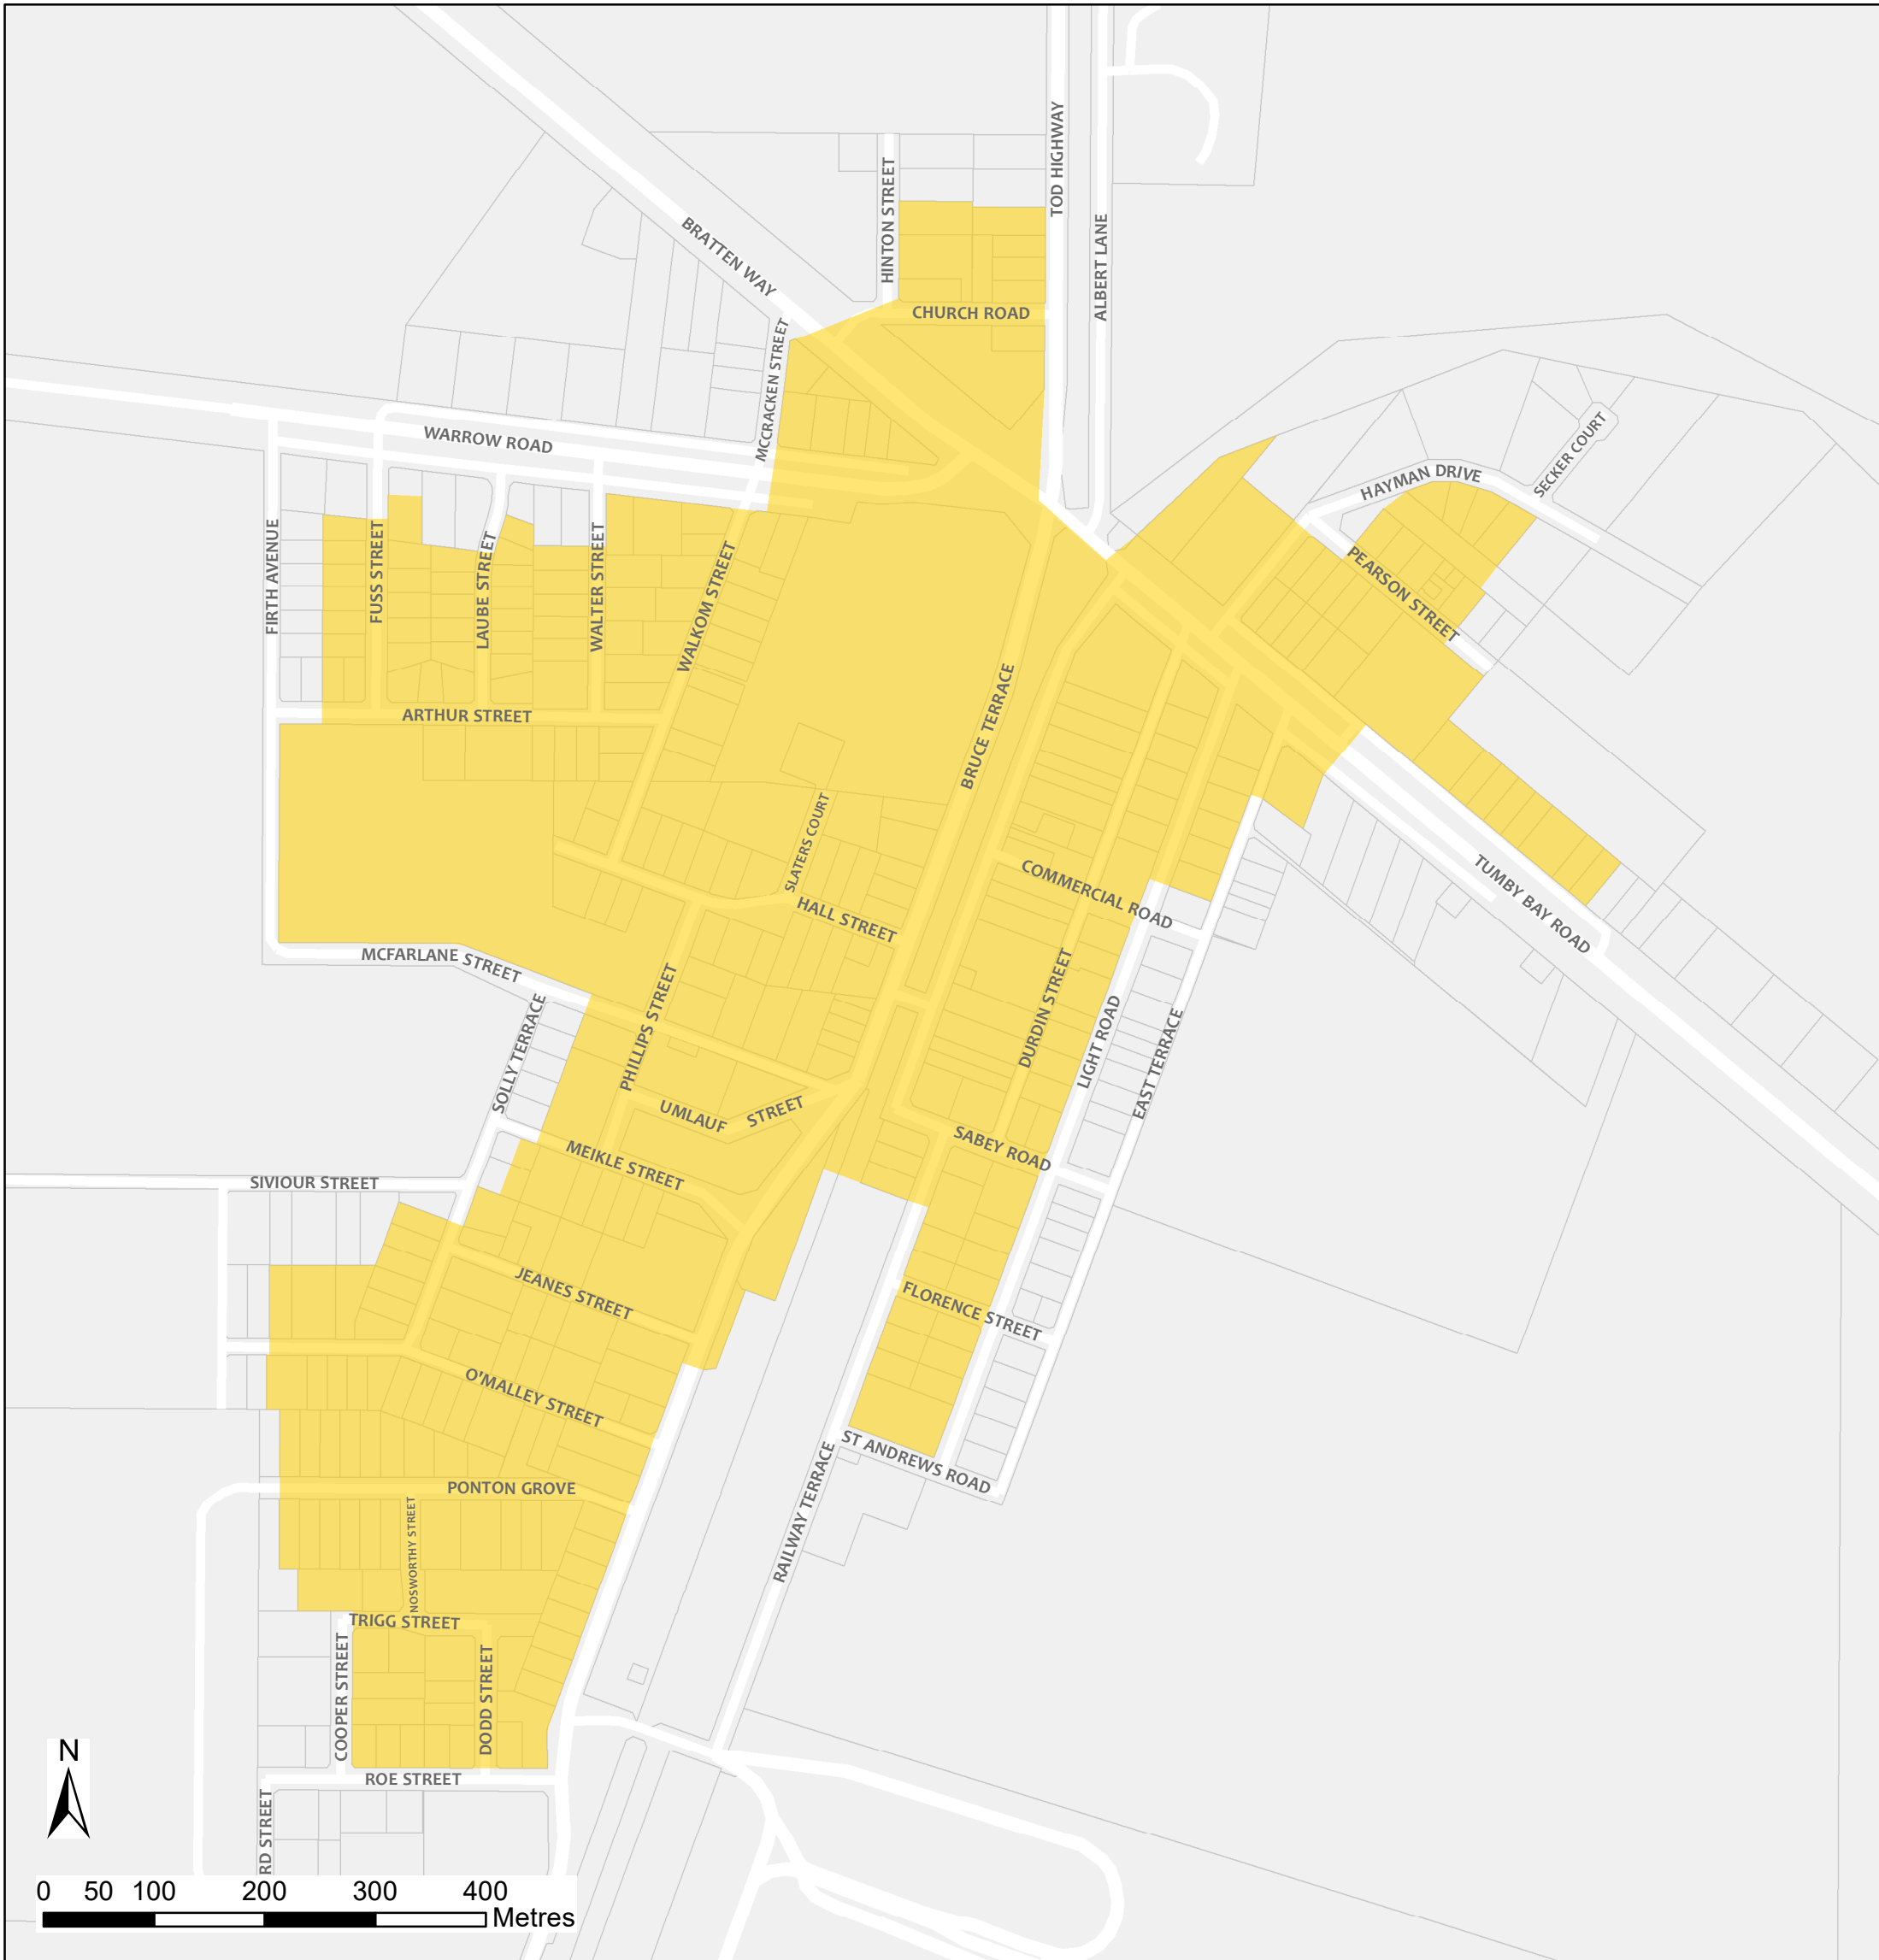

Cummins Bushfire Safer Place

Council: The District Council of Lower Eyre Peninsula
Fire Ban District: Lower Eyre

 Bushfire Safer Place  Property Cadastre

This Bushfire Safer Place is considered to be relatively safe from fire due to its low levels of fuel. Although the CFS has taken every care and precaution in identifying this area it will be subjected to spark and ember attack in the event of a fire.

It is recommended that you identify several Bushfire Safer Places when creating your personal Bushfire Survival Plan. Templates for Bushfire Survival Plans are available from the CFS website.

Map produced: February 2018