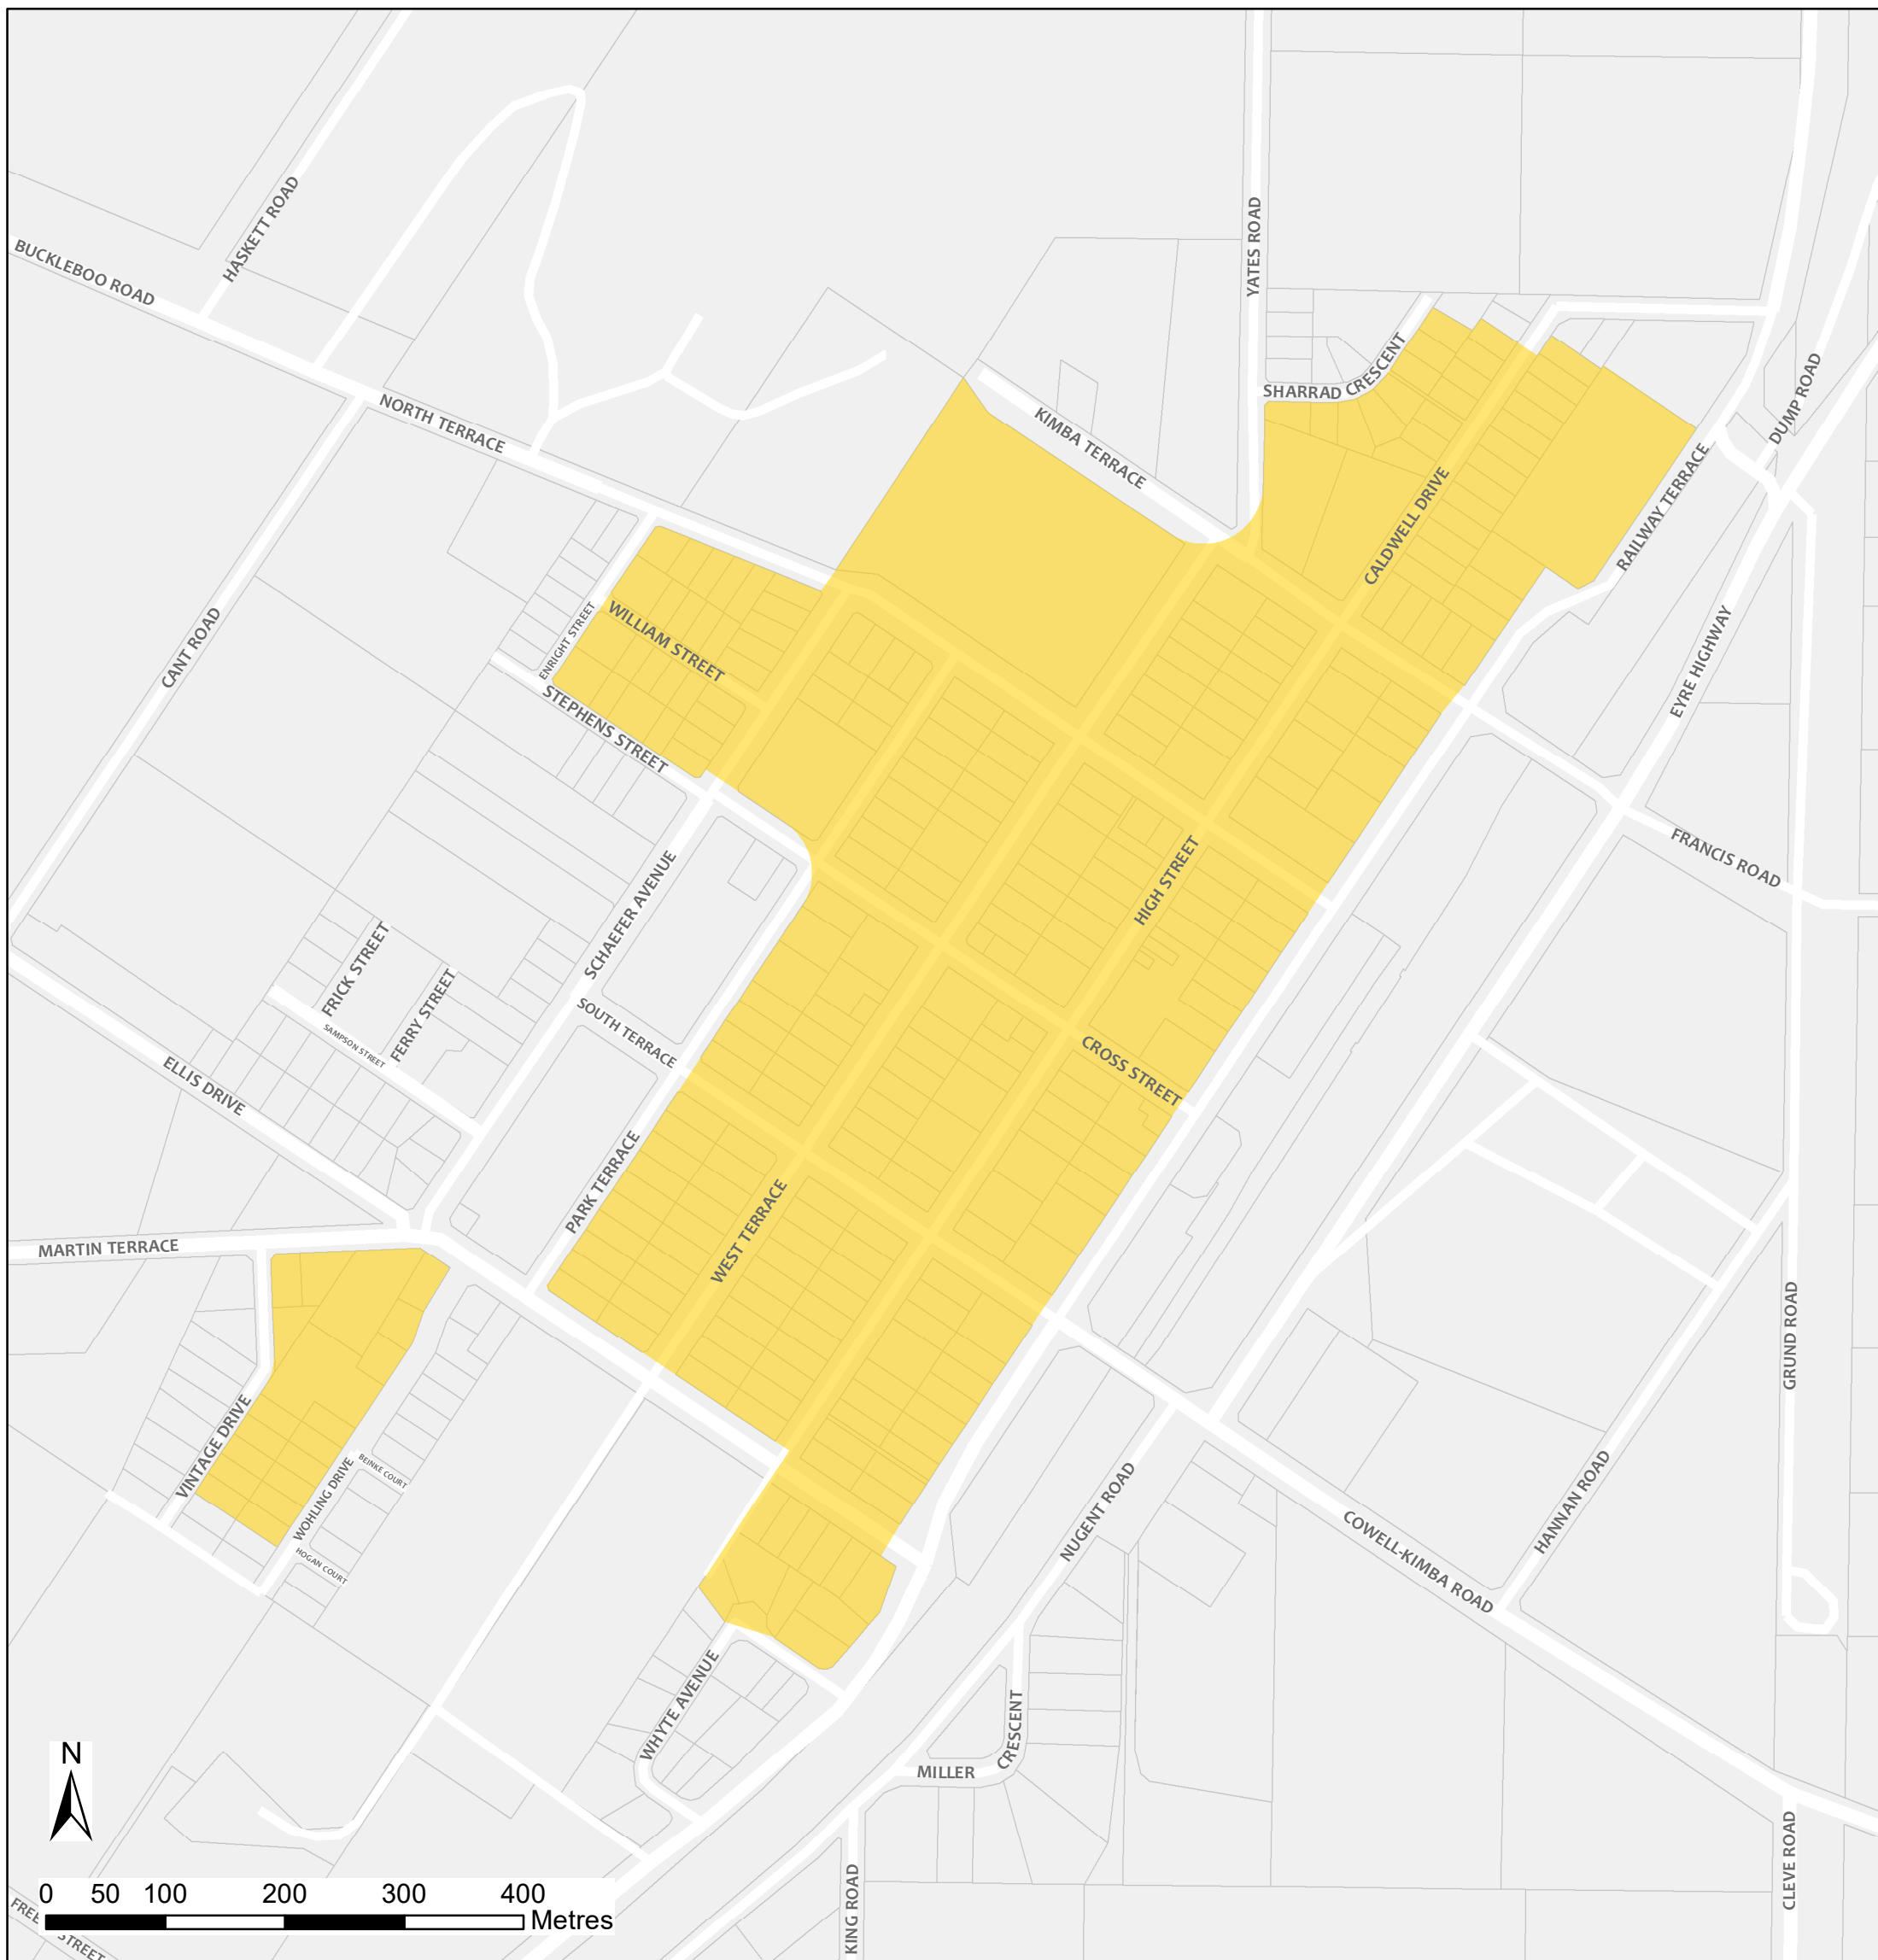

Kimba Bushfire Safer Place

Council: The District Council of Kimba
Fire Ban District: Eastern Eyre

 Bushfire Safer Place  Property Cadastre

This Bushfire Safer Place is considered to be relatively safe from fire due to its low levels of fuel. Although the CFS has taken every care and precaution in identifying this area it will be subjected to spark and ember attack in the event of a fire.

It is recommended that you identify several Bushfire Safer Places when creating your personal Bushfire Survival Plan. Templates for Bushfire Survival Plans are available from the CFS website.

Map produced: February 2018