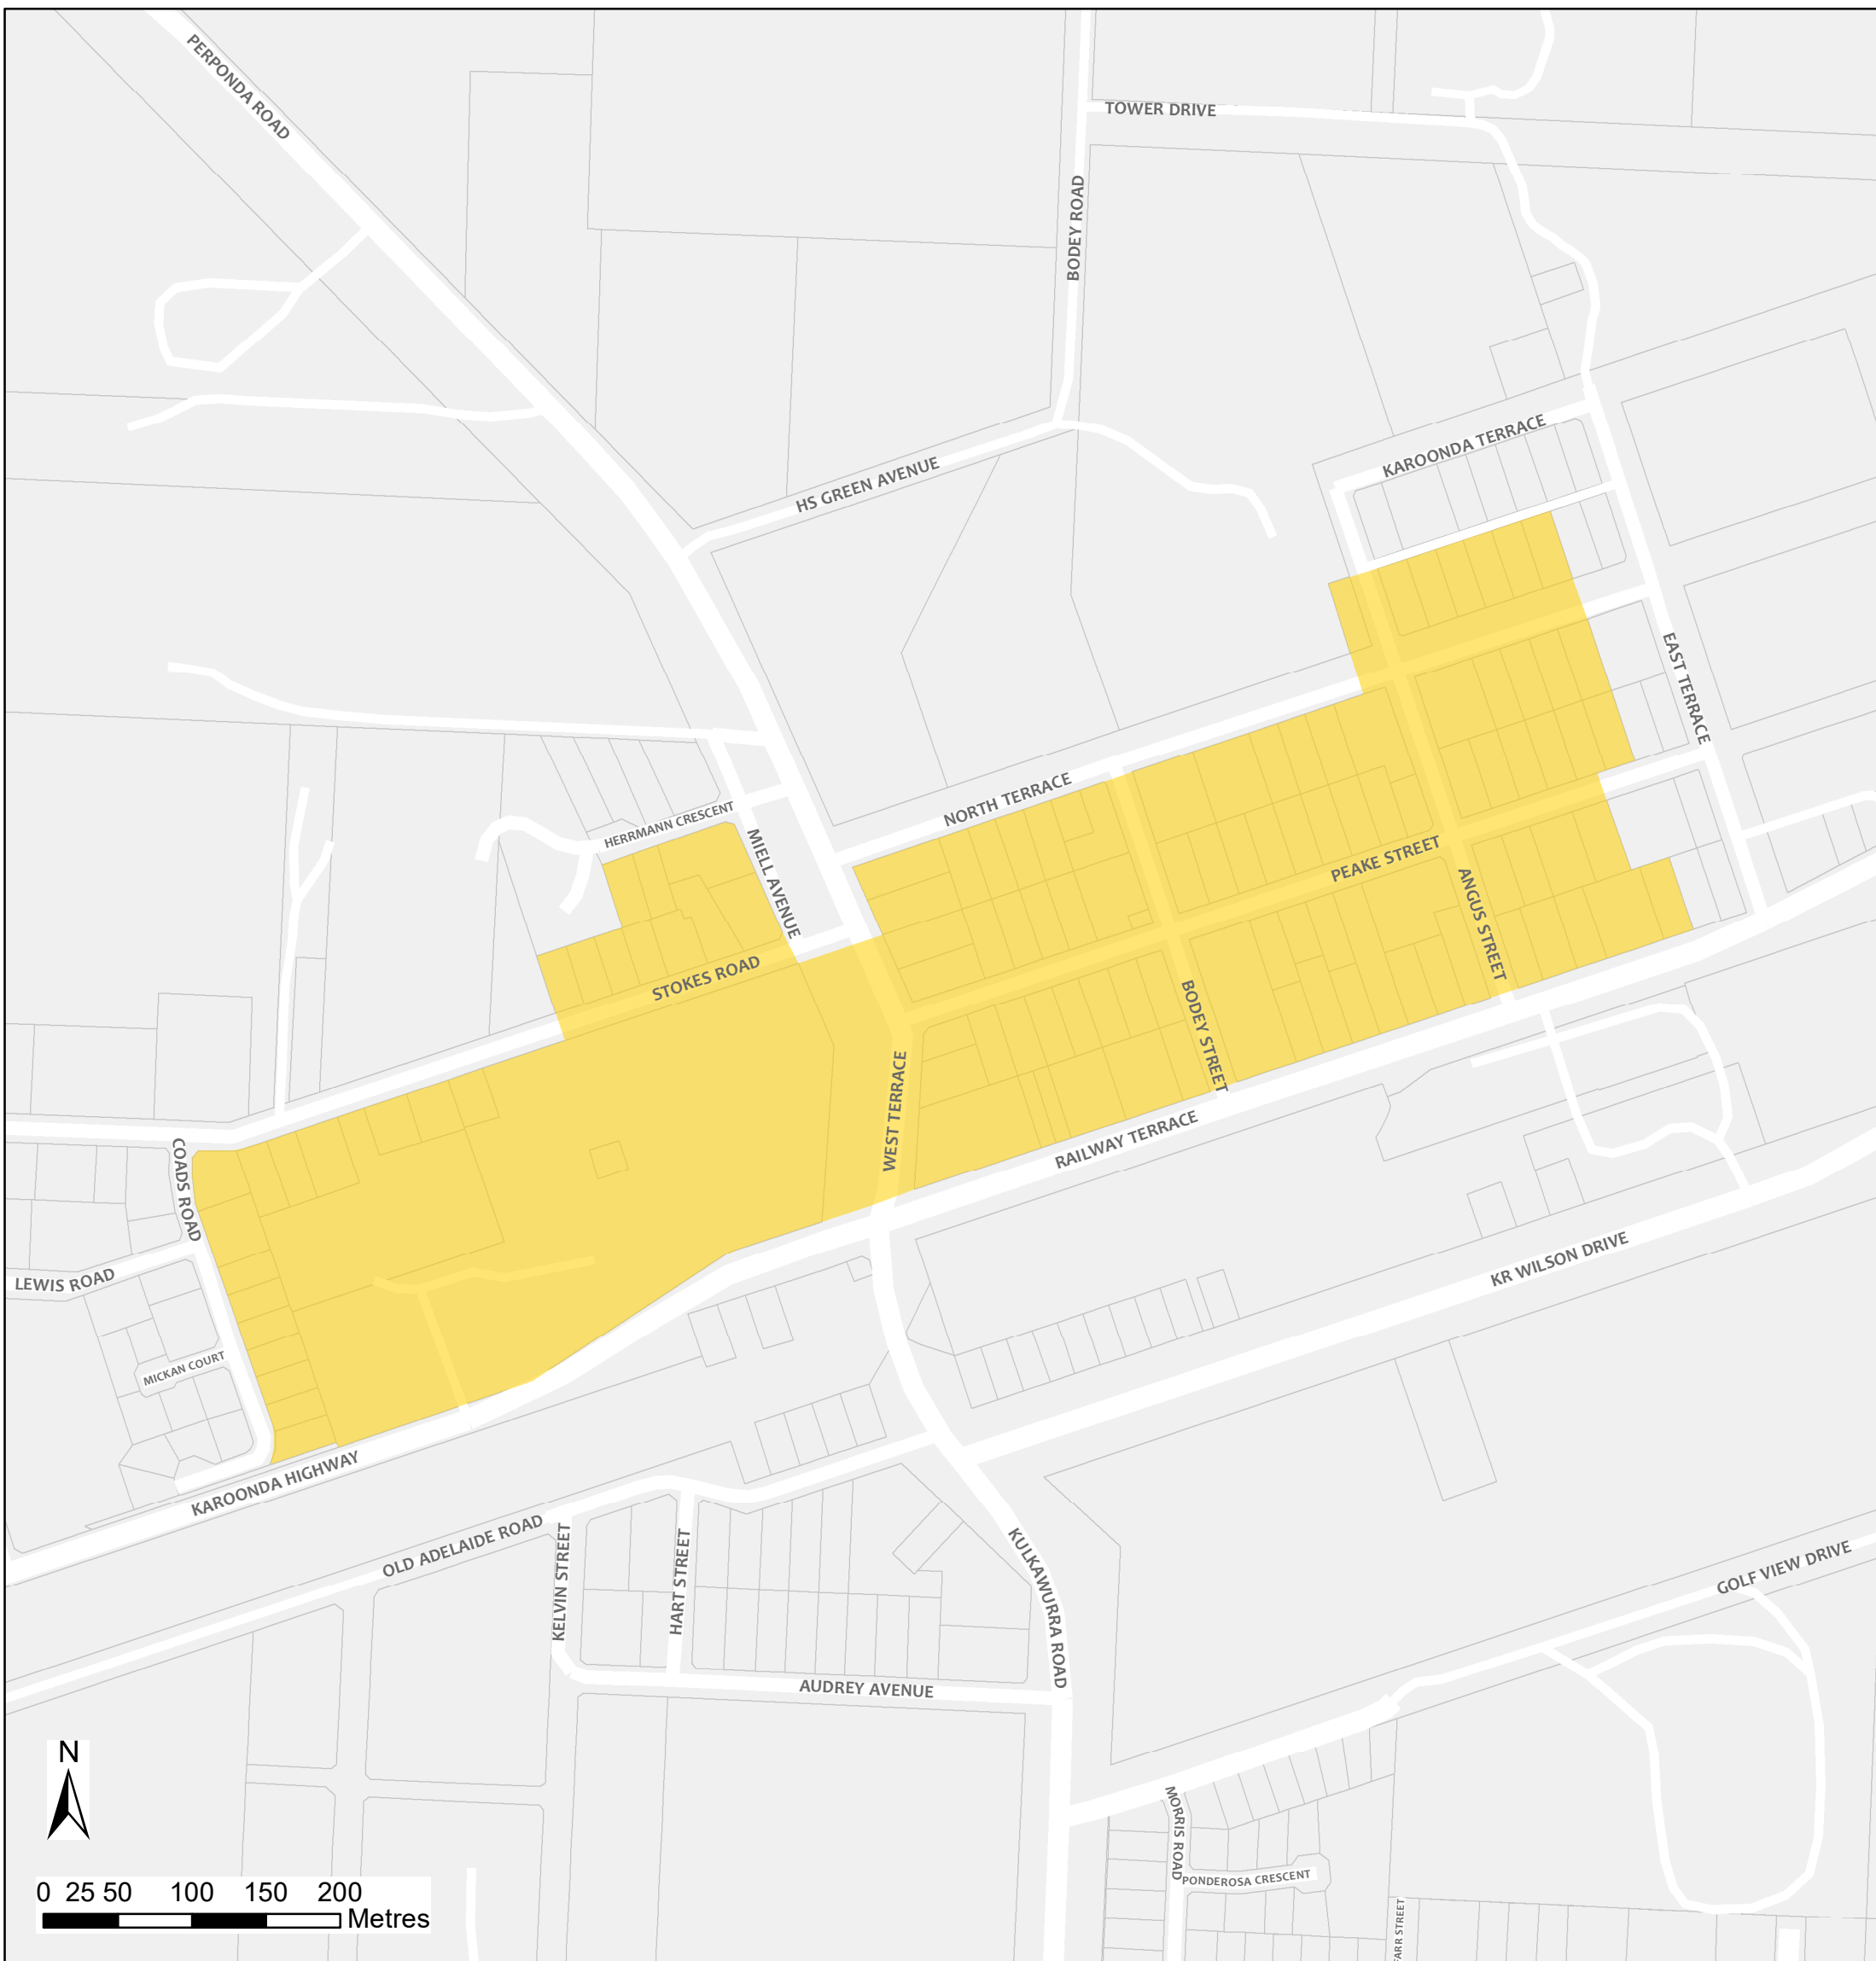

Karoonda Bushfire Safer Place

Council: The District Council of Karoonda East Murray
Fire Ban District: Murraylands

 Bushfire Safer Place  Property Cadastre

This Bushfire Safer Place is considered to be relatively safe from fire due to its low levels of fuel. Although the CFS has taken every care and precaution in identifying this area it will be subjected to spark and ember attack in the event of a fire.

It is recommended that you identify several Bushfire Safer Places when creating your personal Bushfire Survival Plan. Templates for Bushfire Survival Plans are available from the CFS website.

Map produced: February 2018