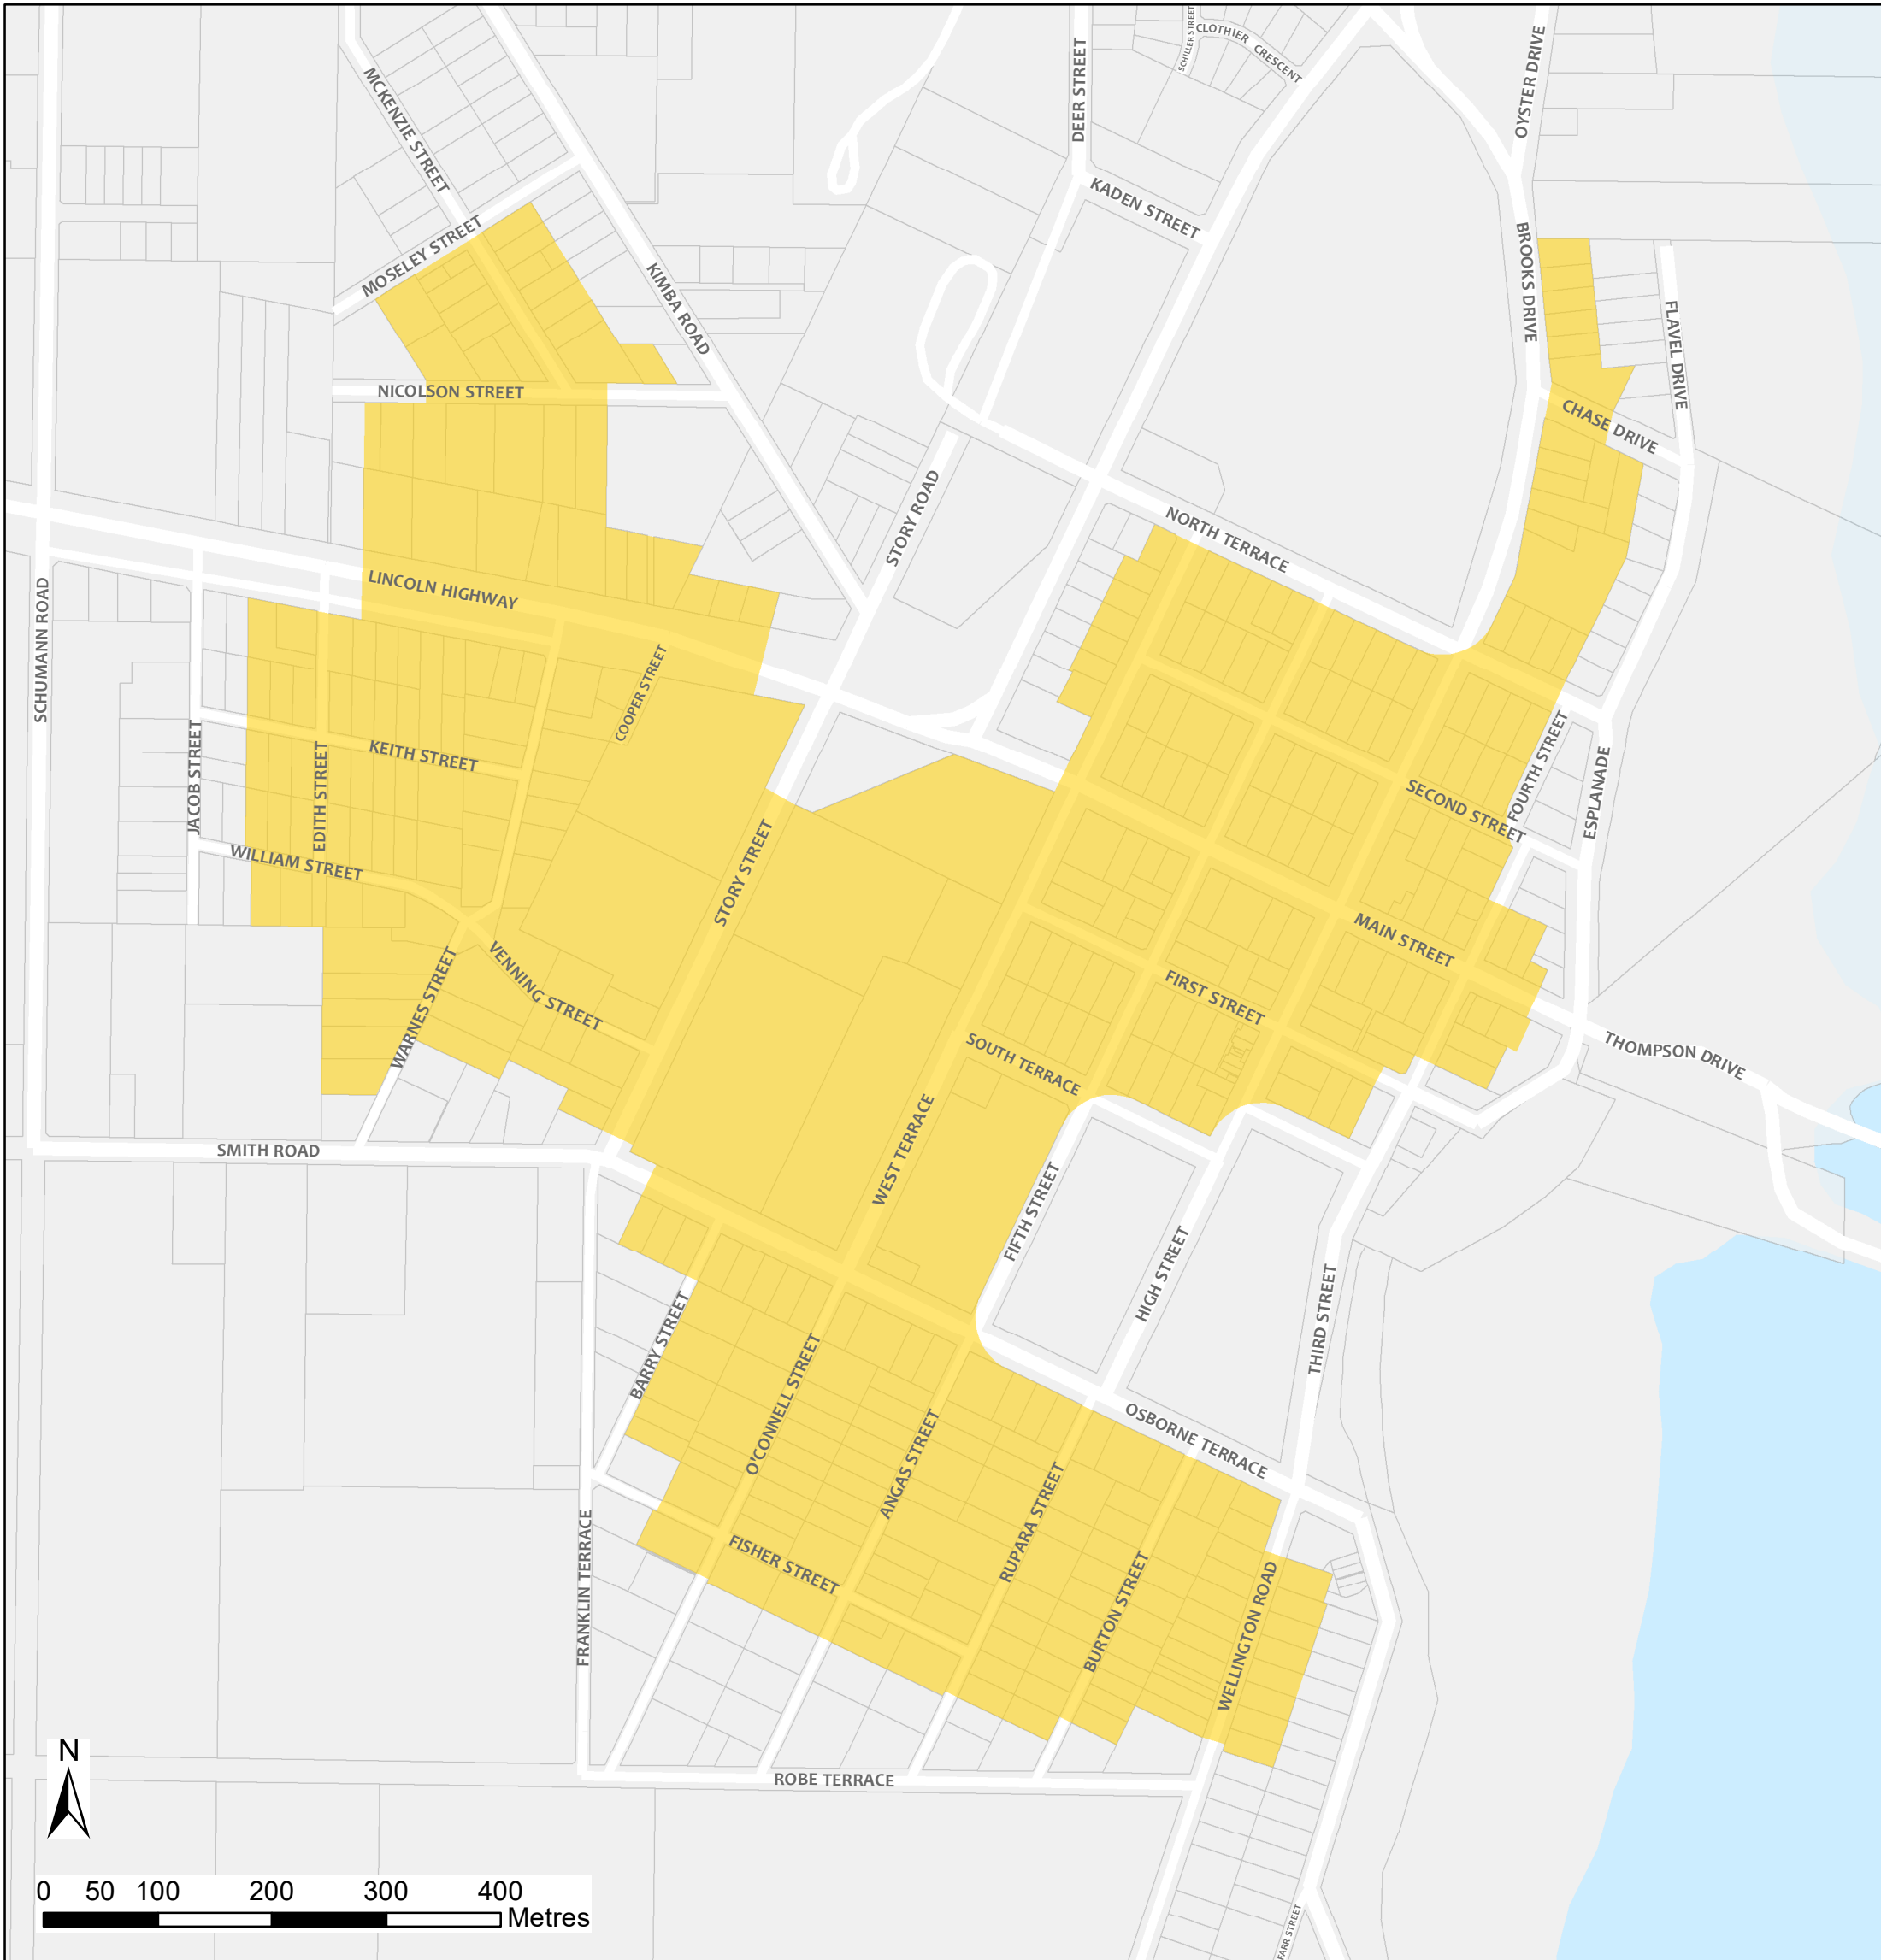

Cowell Bushfire Safer Place

Council: The District Council of Franklin Harbour
Fire Ban District: Eastern Eyre

 Bushfire Safer Place  Property Cadastre

This Bushfire Safer Place is considered to be relatively safe from fire due to its low levels of fuel. Although the CFS has taken every care and precaution in identifying this area it will be subjected to spark and ember attack in the event of a fire.

It is recommended that you identify several Bushfire Safer Places when creating your personal Bushfire Survival Plan. Templates for Bushfire Survival Plans are available from the CFS website.

Map produced: February 2018