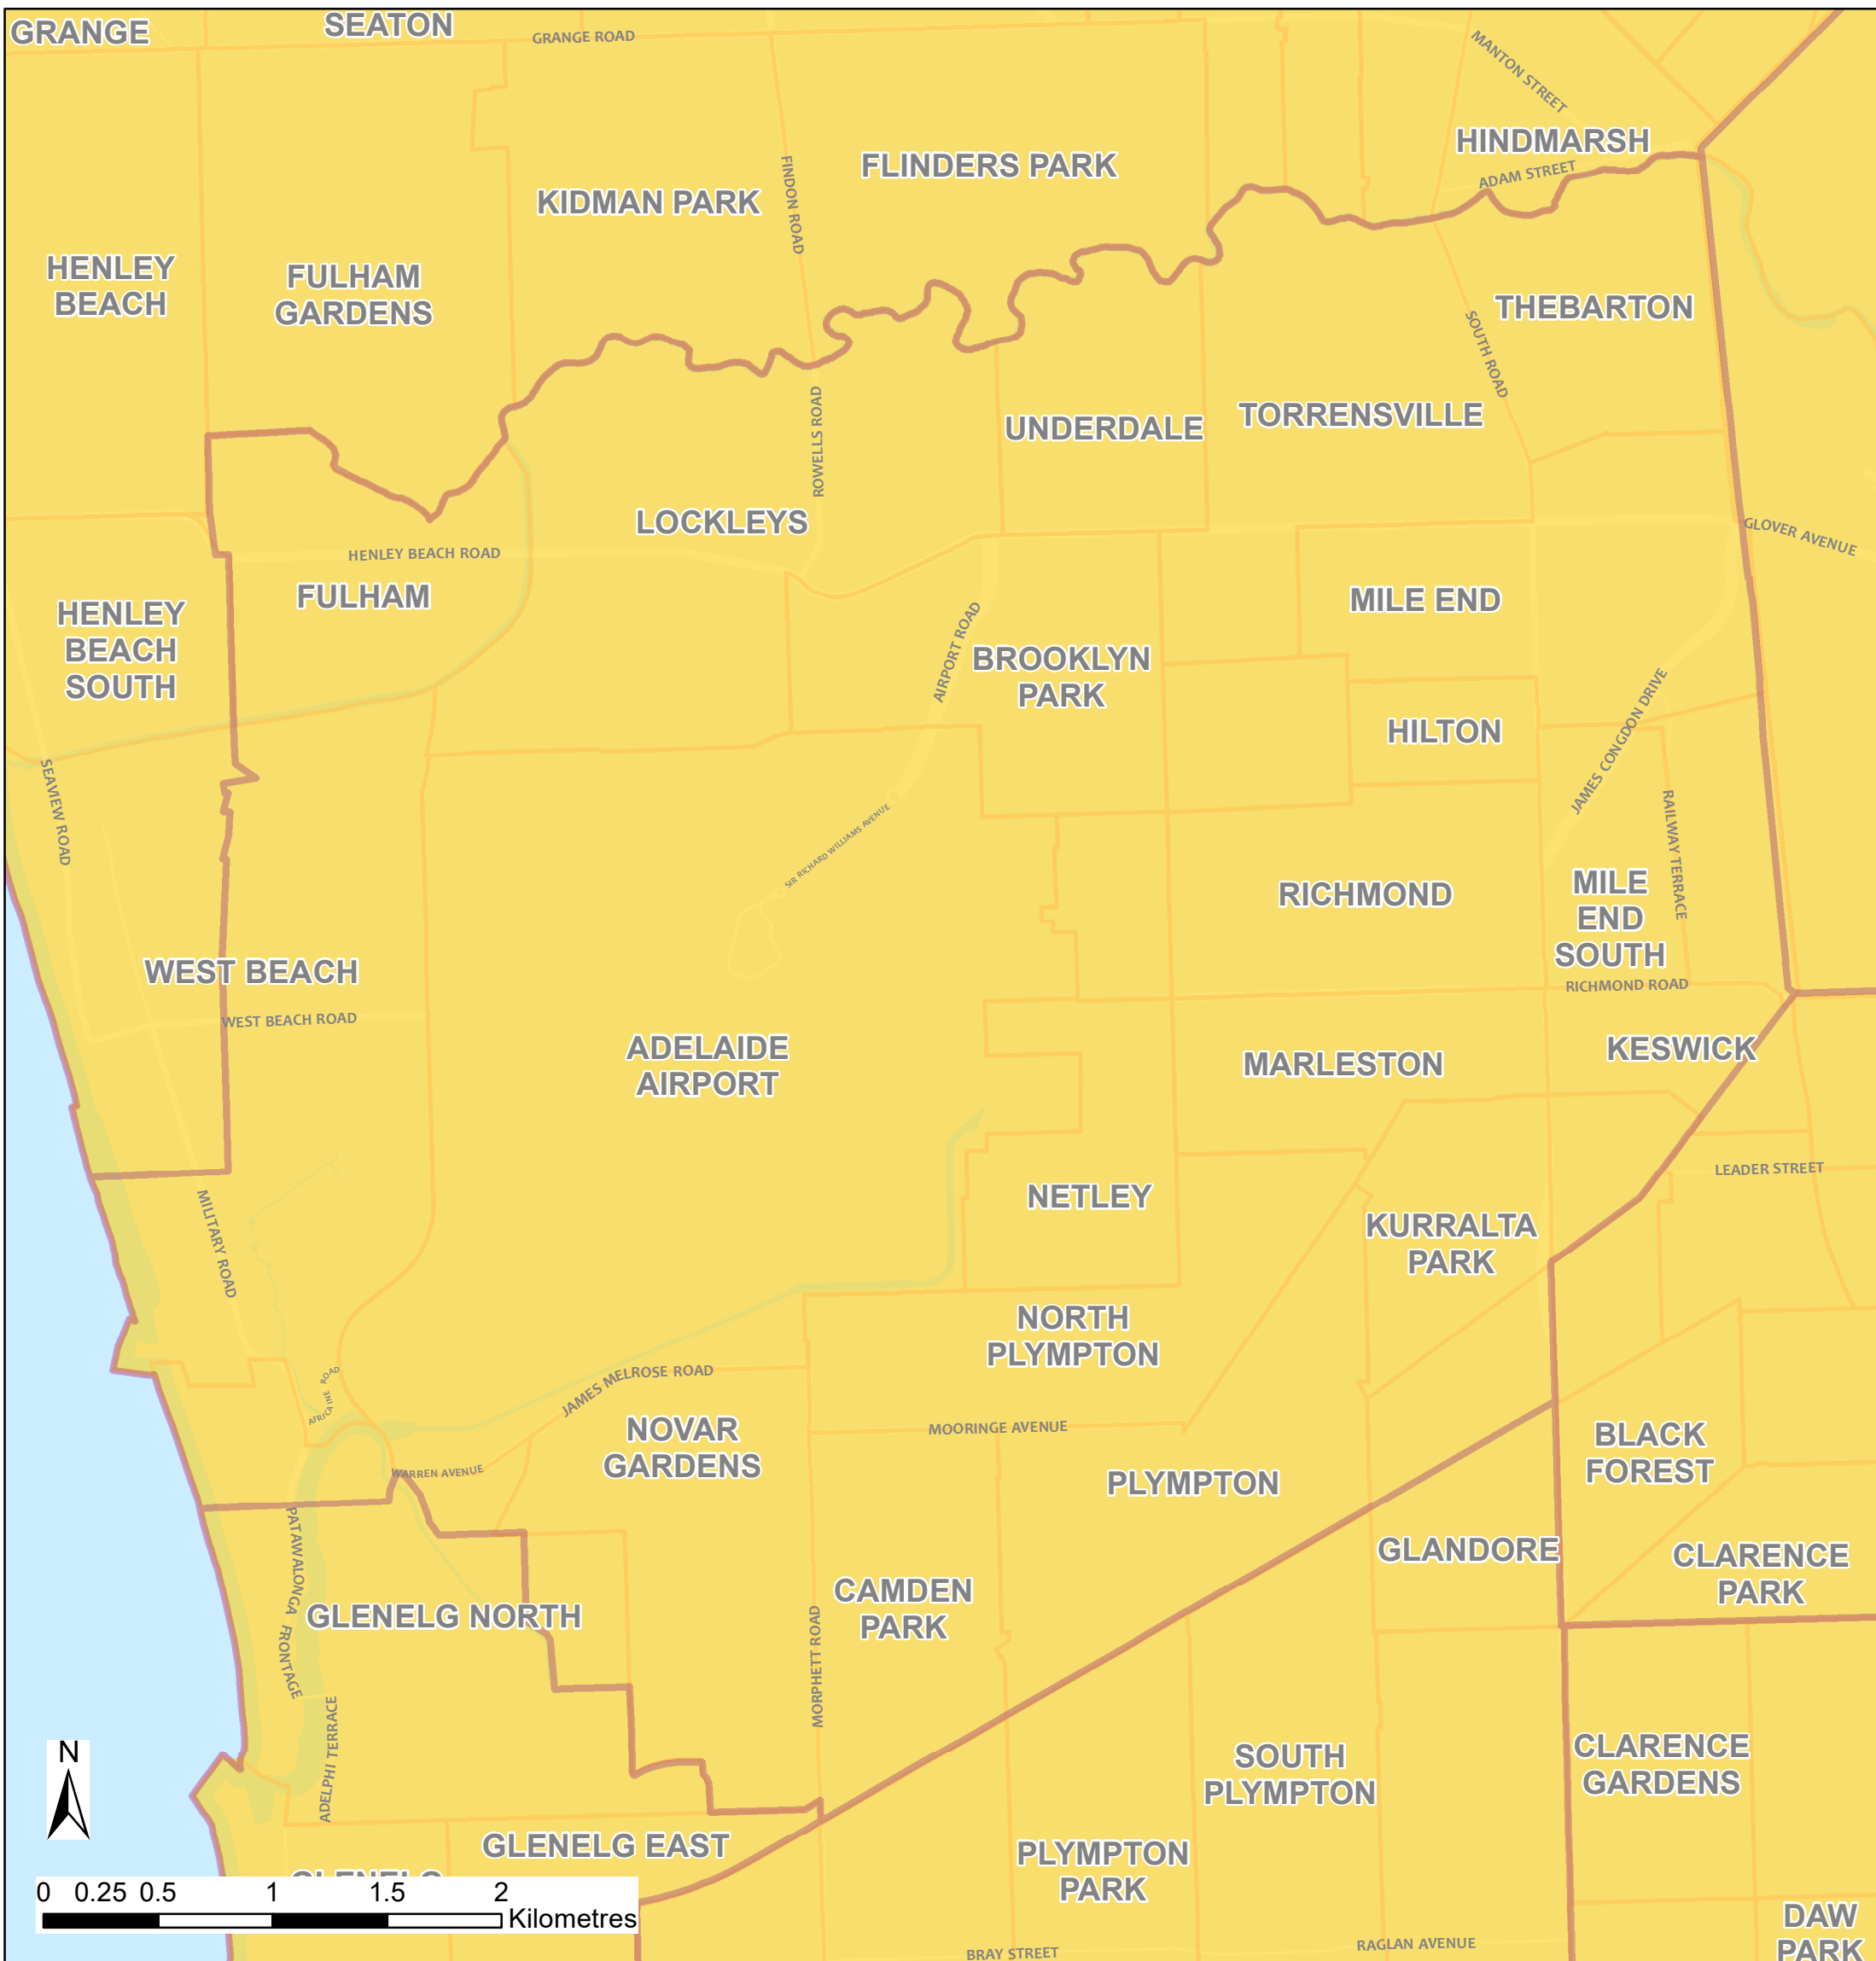

# City of West Torrens Bushfire Safer Place

Council: City of West Torrens      Bushfire Safer Place      Local Government Area      Suburb Boundary

Fire Ban District: Adelaide Metropolitan

This Bushfire Safer Place is considered to be relatively safe from fire due to its low levels of fuel. Although the CFS has taken every care and precaution in identifying this area it will be subjected to spark and ember attack in the event of a fire.

It is recommended that you identify several Bushfire Safer Places when creating your personal Bushfire Survival Plan. Templates for Bushfire Survival Plans are available from the CFS website.

Map produced: February 2018