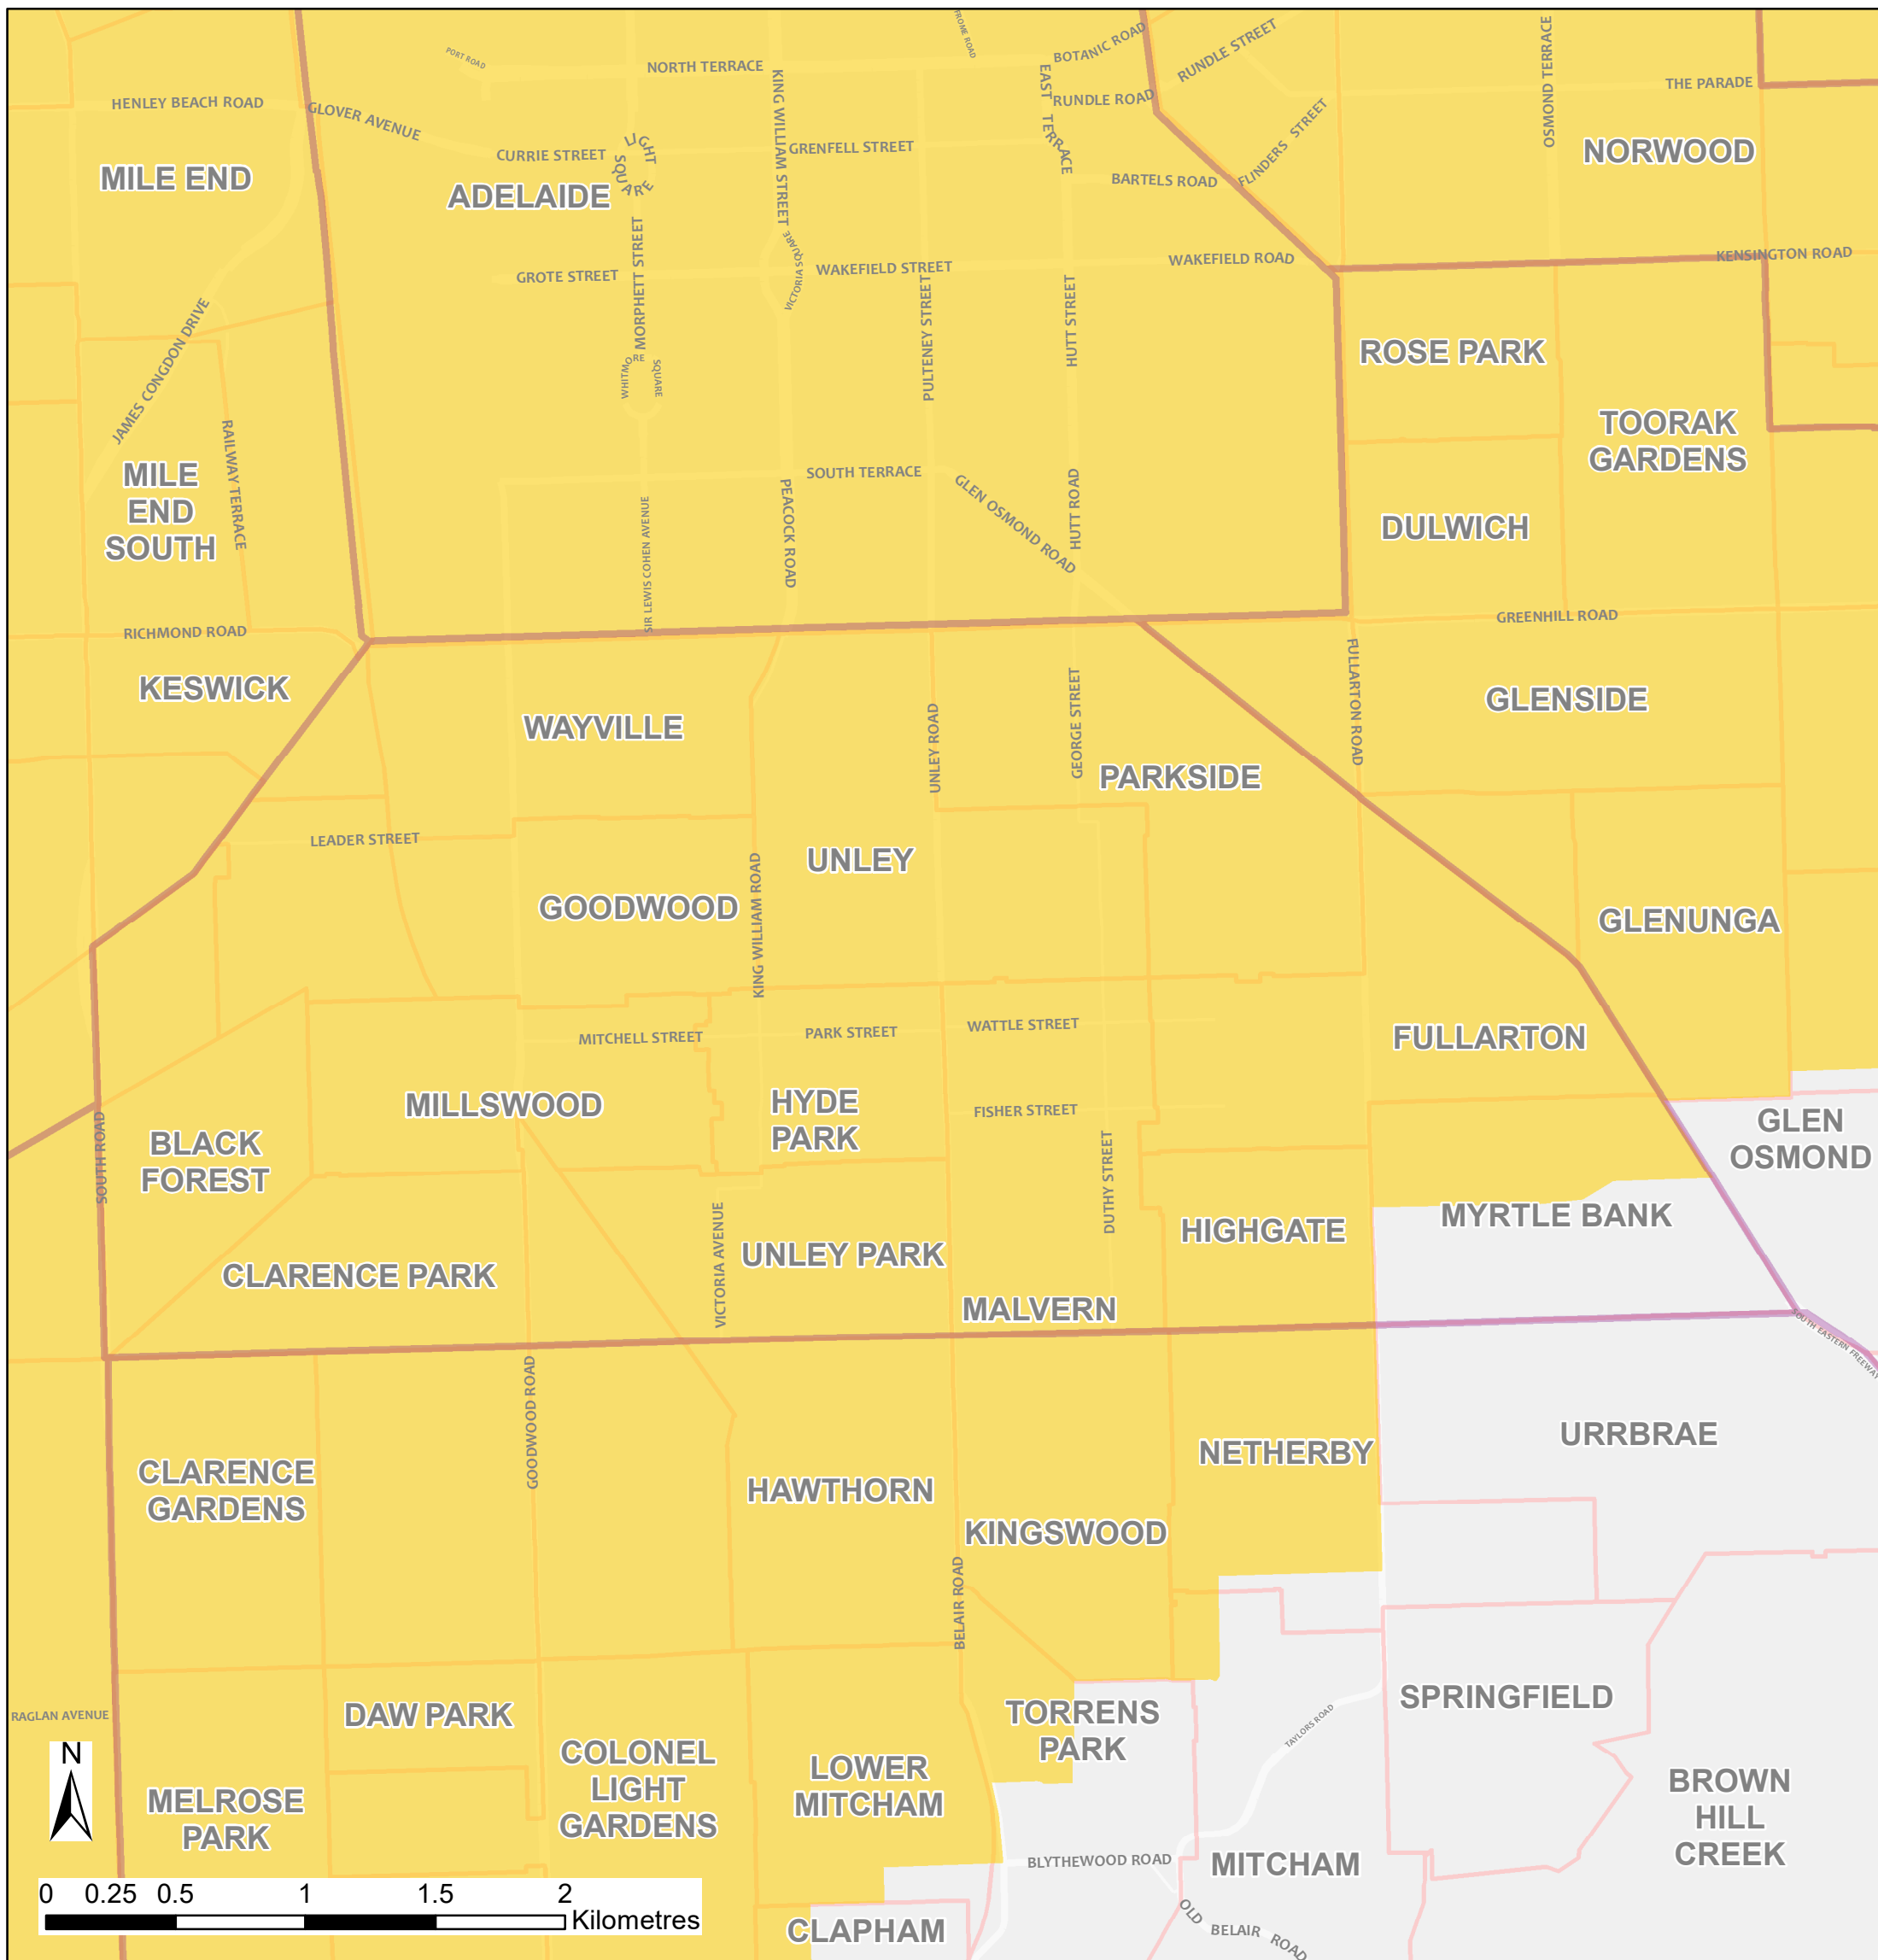

City of Unley Bushfire Safer Place

Council: City of Unley

Local Government Area Bushfire Safer Place Suburb Boundary

Fire Ban District: Adelaide Metropolitan

This Bushfire Safer Place is considered to be relatively safe from fire due to its low levels of fuel. Although the CFS has taken every care and precaution in identifying this area it will be subjected to spark and ember attack in the event of a fire.

It is recommended that you identify several Bushfire Safer Places when creating your personal Bushfire Survival Plan. Templates for Bushfire Survival Plans are available from the CFS website.

Map produced: February 2018