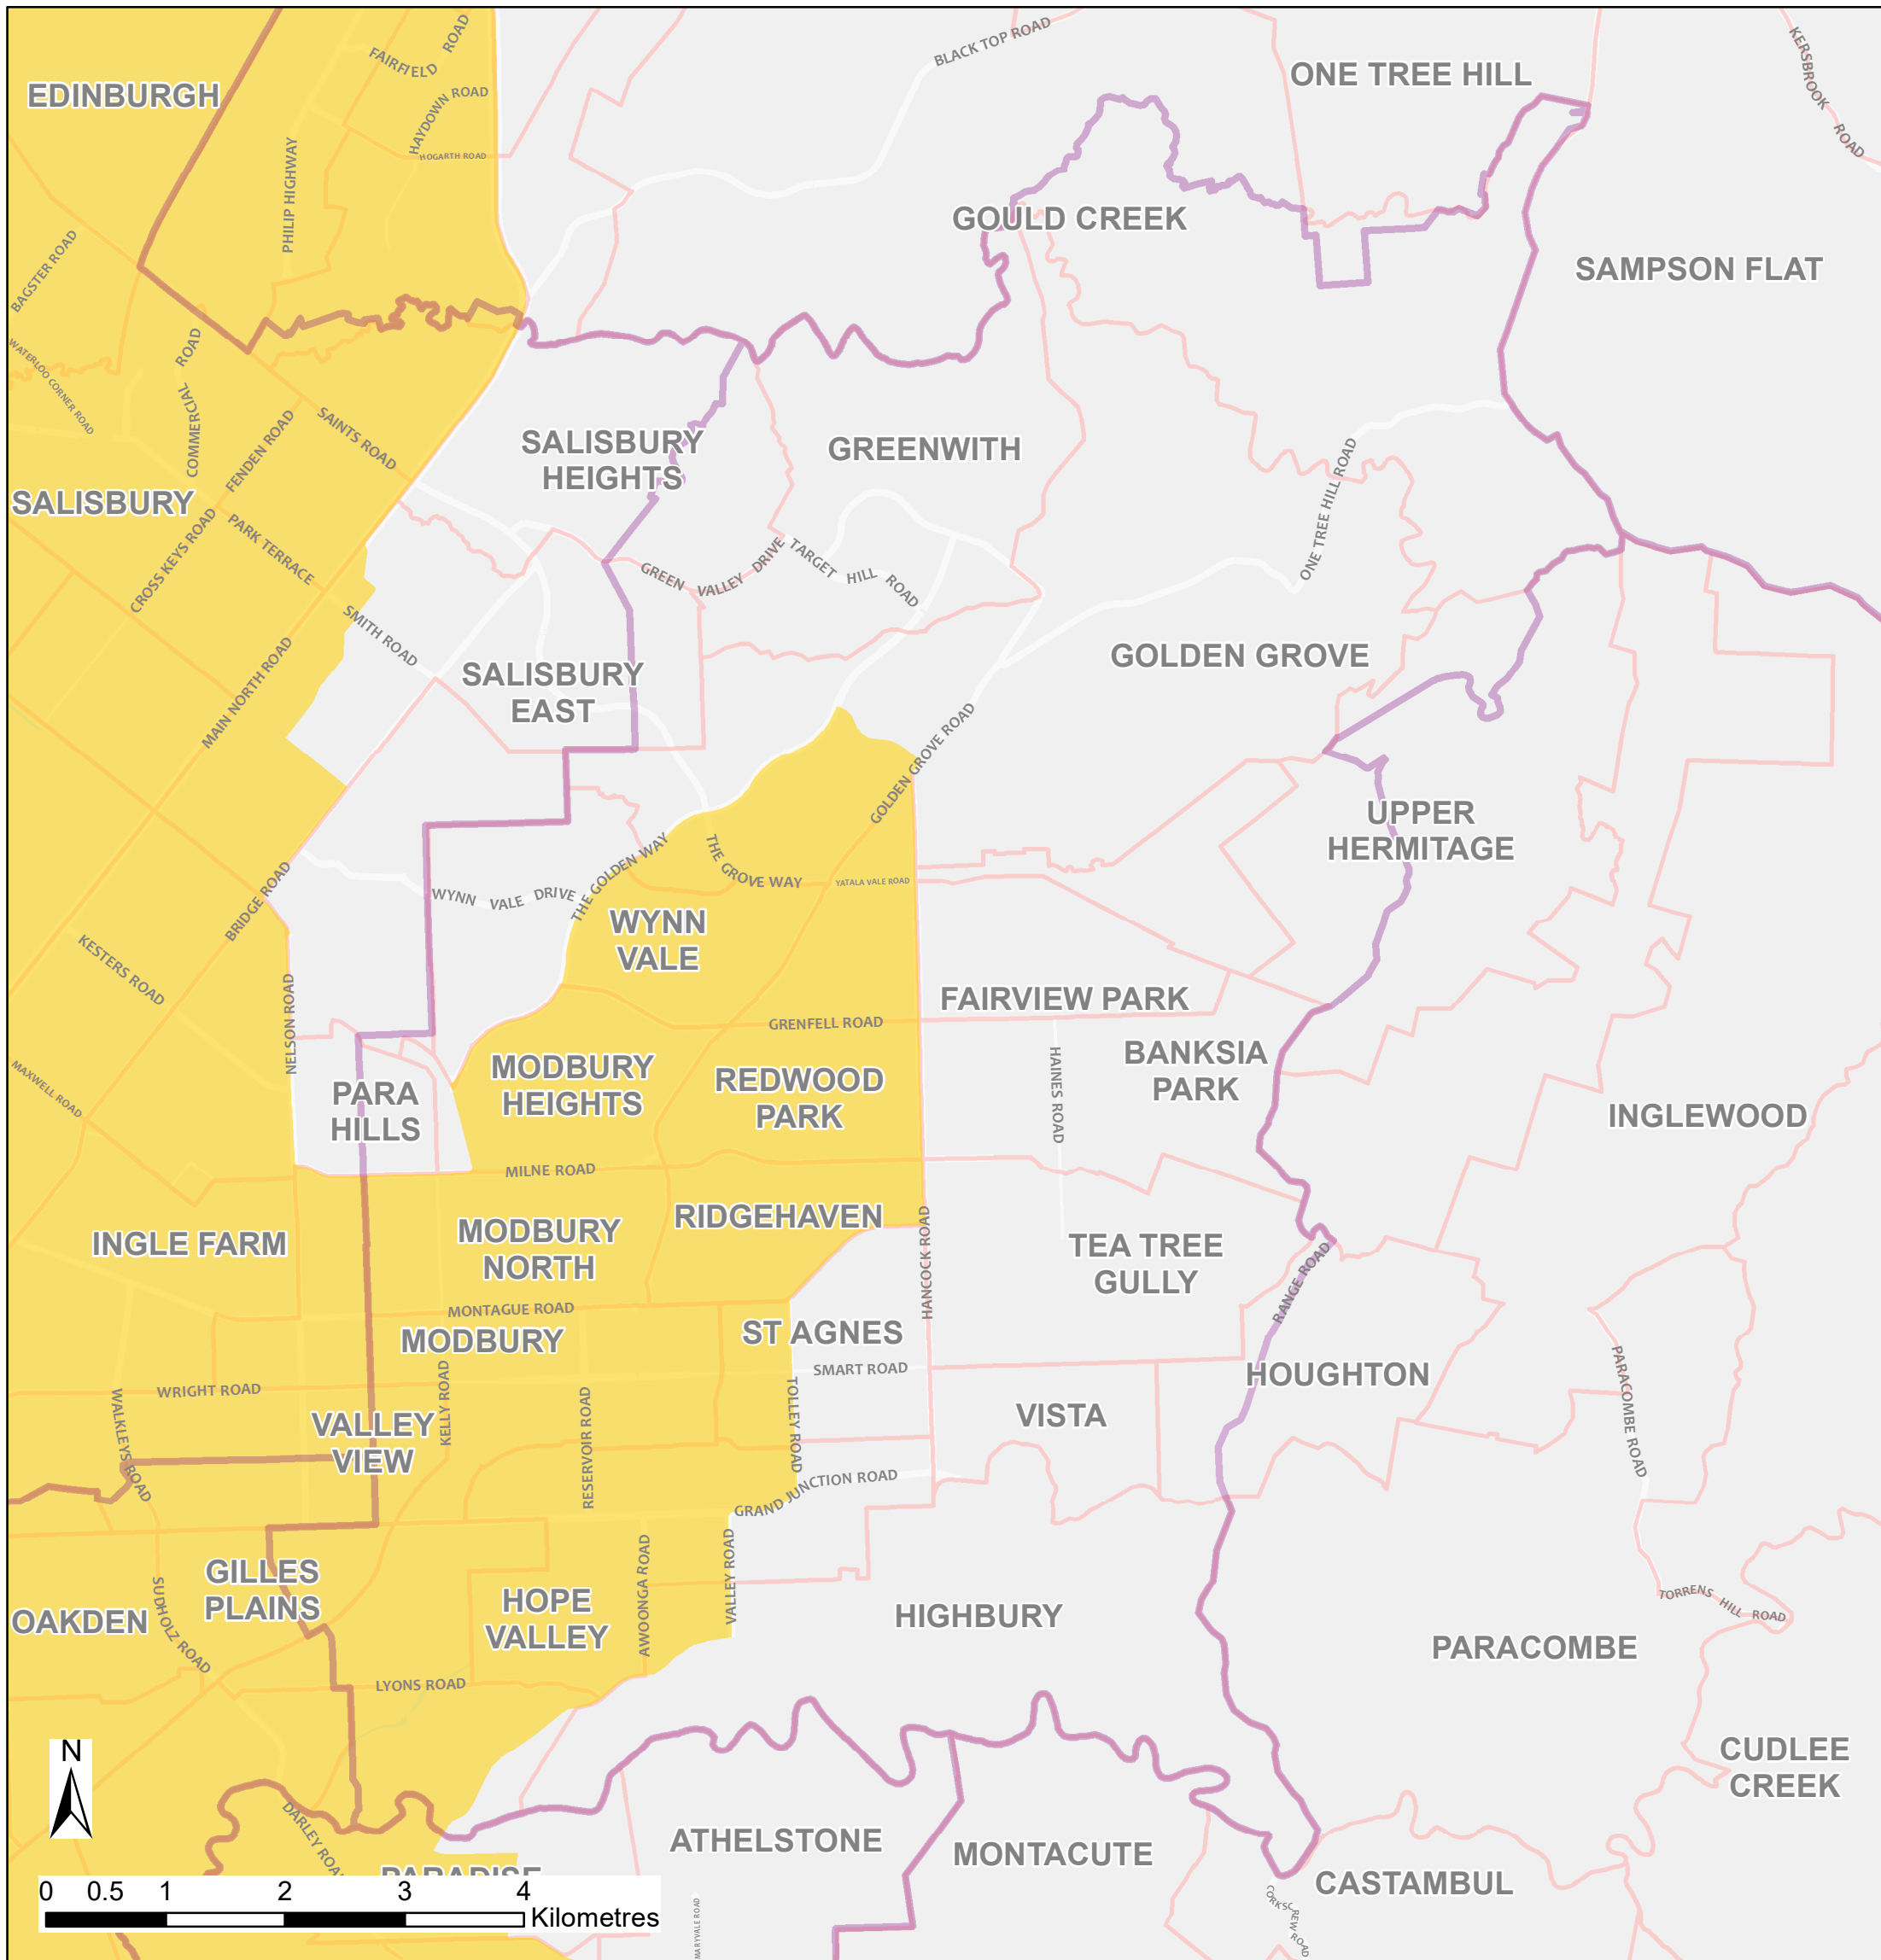

# City of Tea Tree Gully Bushfire Safer Place

Council: City of Tea Tree Gully

Fire Ban District: Adelaide Metropolitan / Mount Lofty Ranges

This Bushfire Safer Place is considered to be relatively safe from fire due to its low levels of fuel. Although the CFS has taken every care and precaution in identifying this area it will be subjected to spark and ember attack in the event of a fire.

It is recommended that you identify several Bushfire Safer Places when creating your personal Bushfire Survival Plan. Templates for Bushfire Survival Plans are available from the CFS website.

Map produced: February 2018