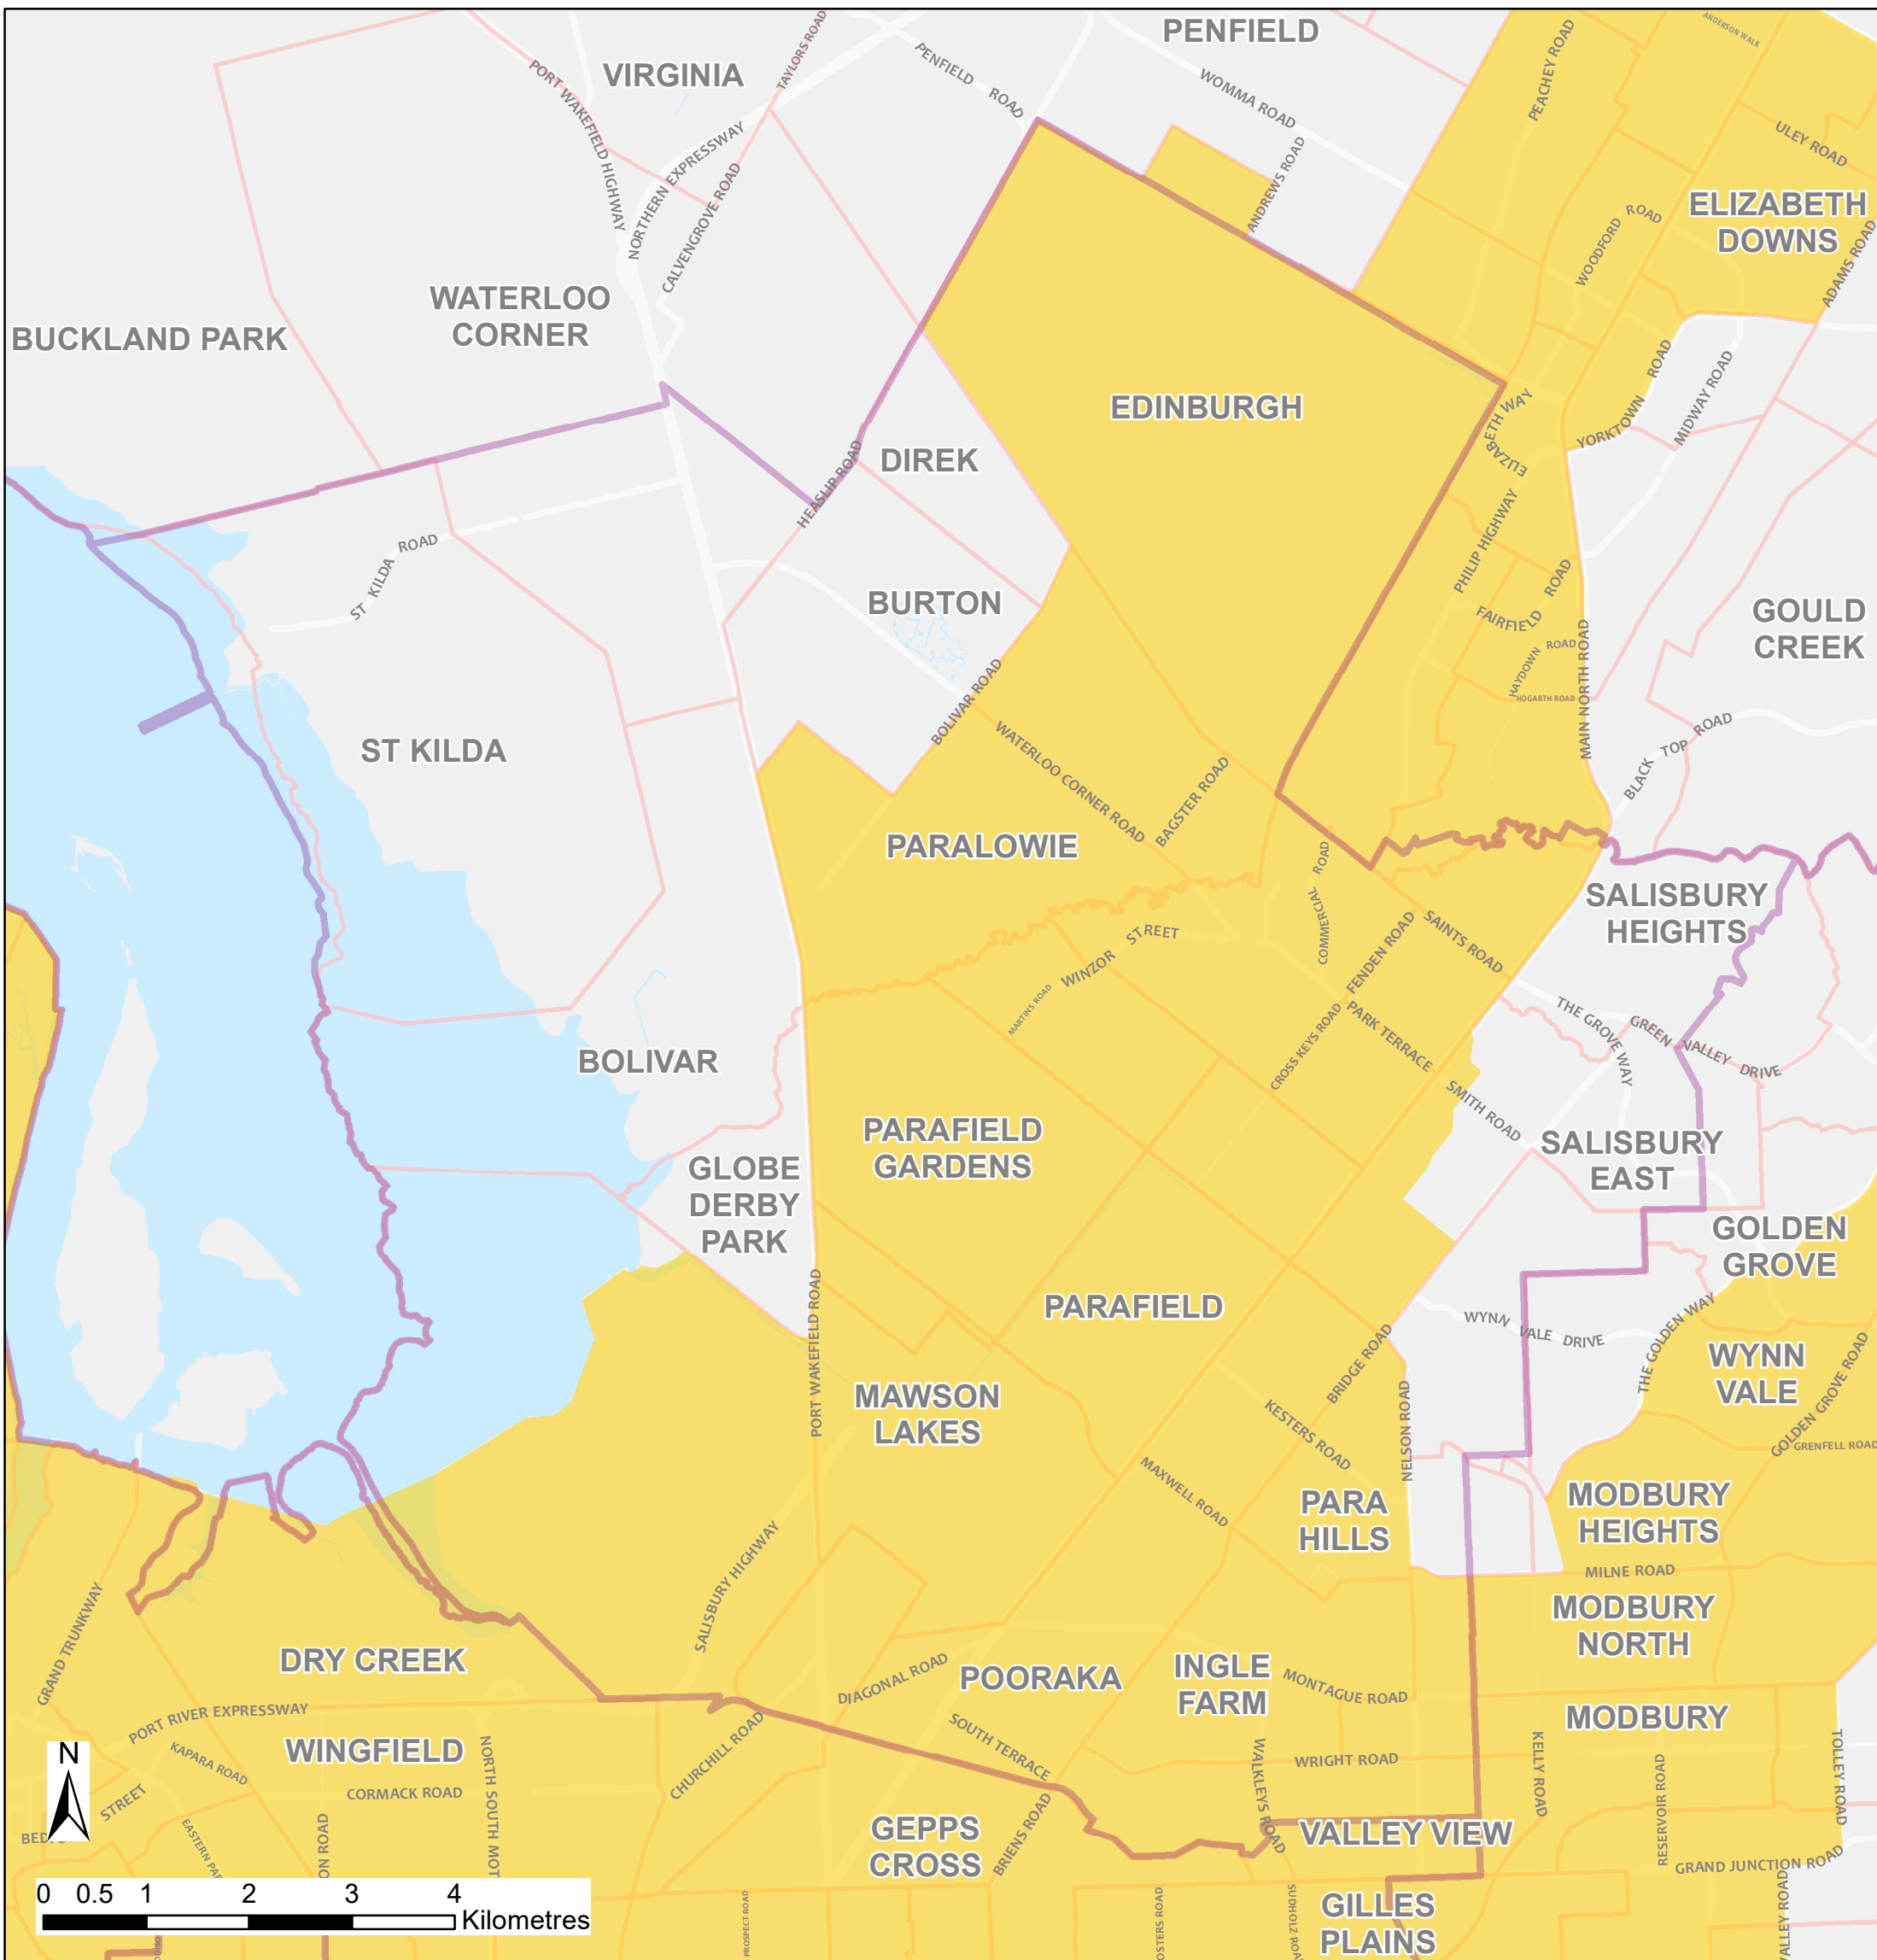

# City of Salisbury Bushfire Safer Place

Council: City of Salisbury      Local Government Area      Bushfire Safer Place      Suburb Boundary

Fire Ban District: Adelaide Metropolitan / Mount Lofty Ranges

This Bushfire Safer Place is considered to be relatively safe from fire due to its low levels of fuel. Although the CFS has taken every care and precaution in identifying this area it will be subjected to spark and ember attack in the event of a fire.