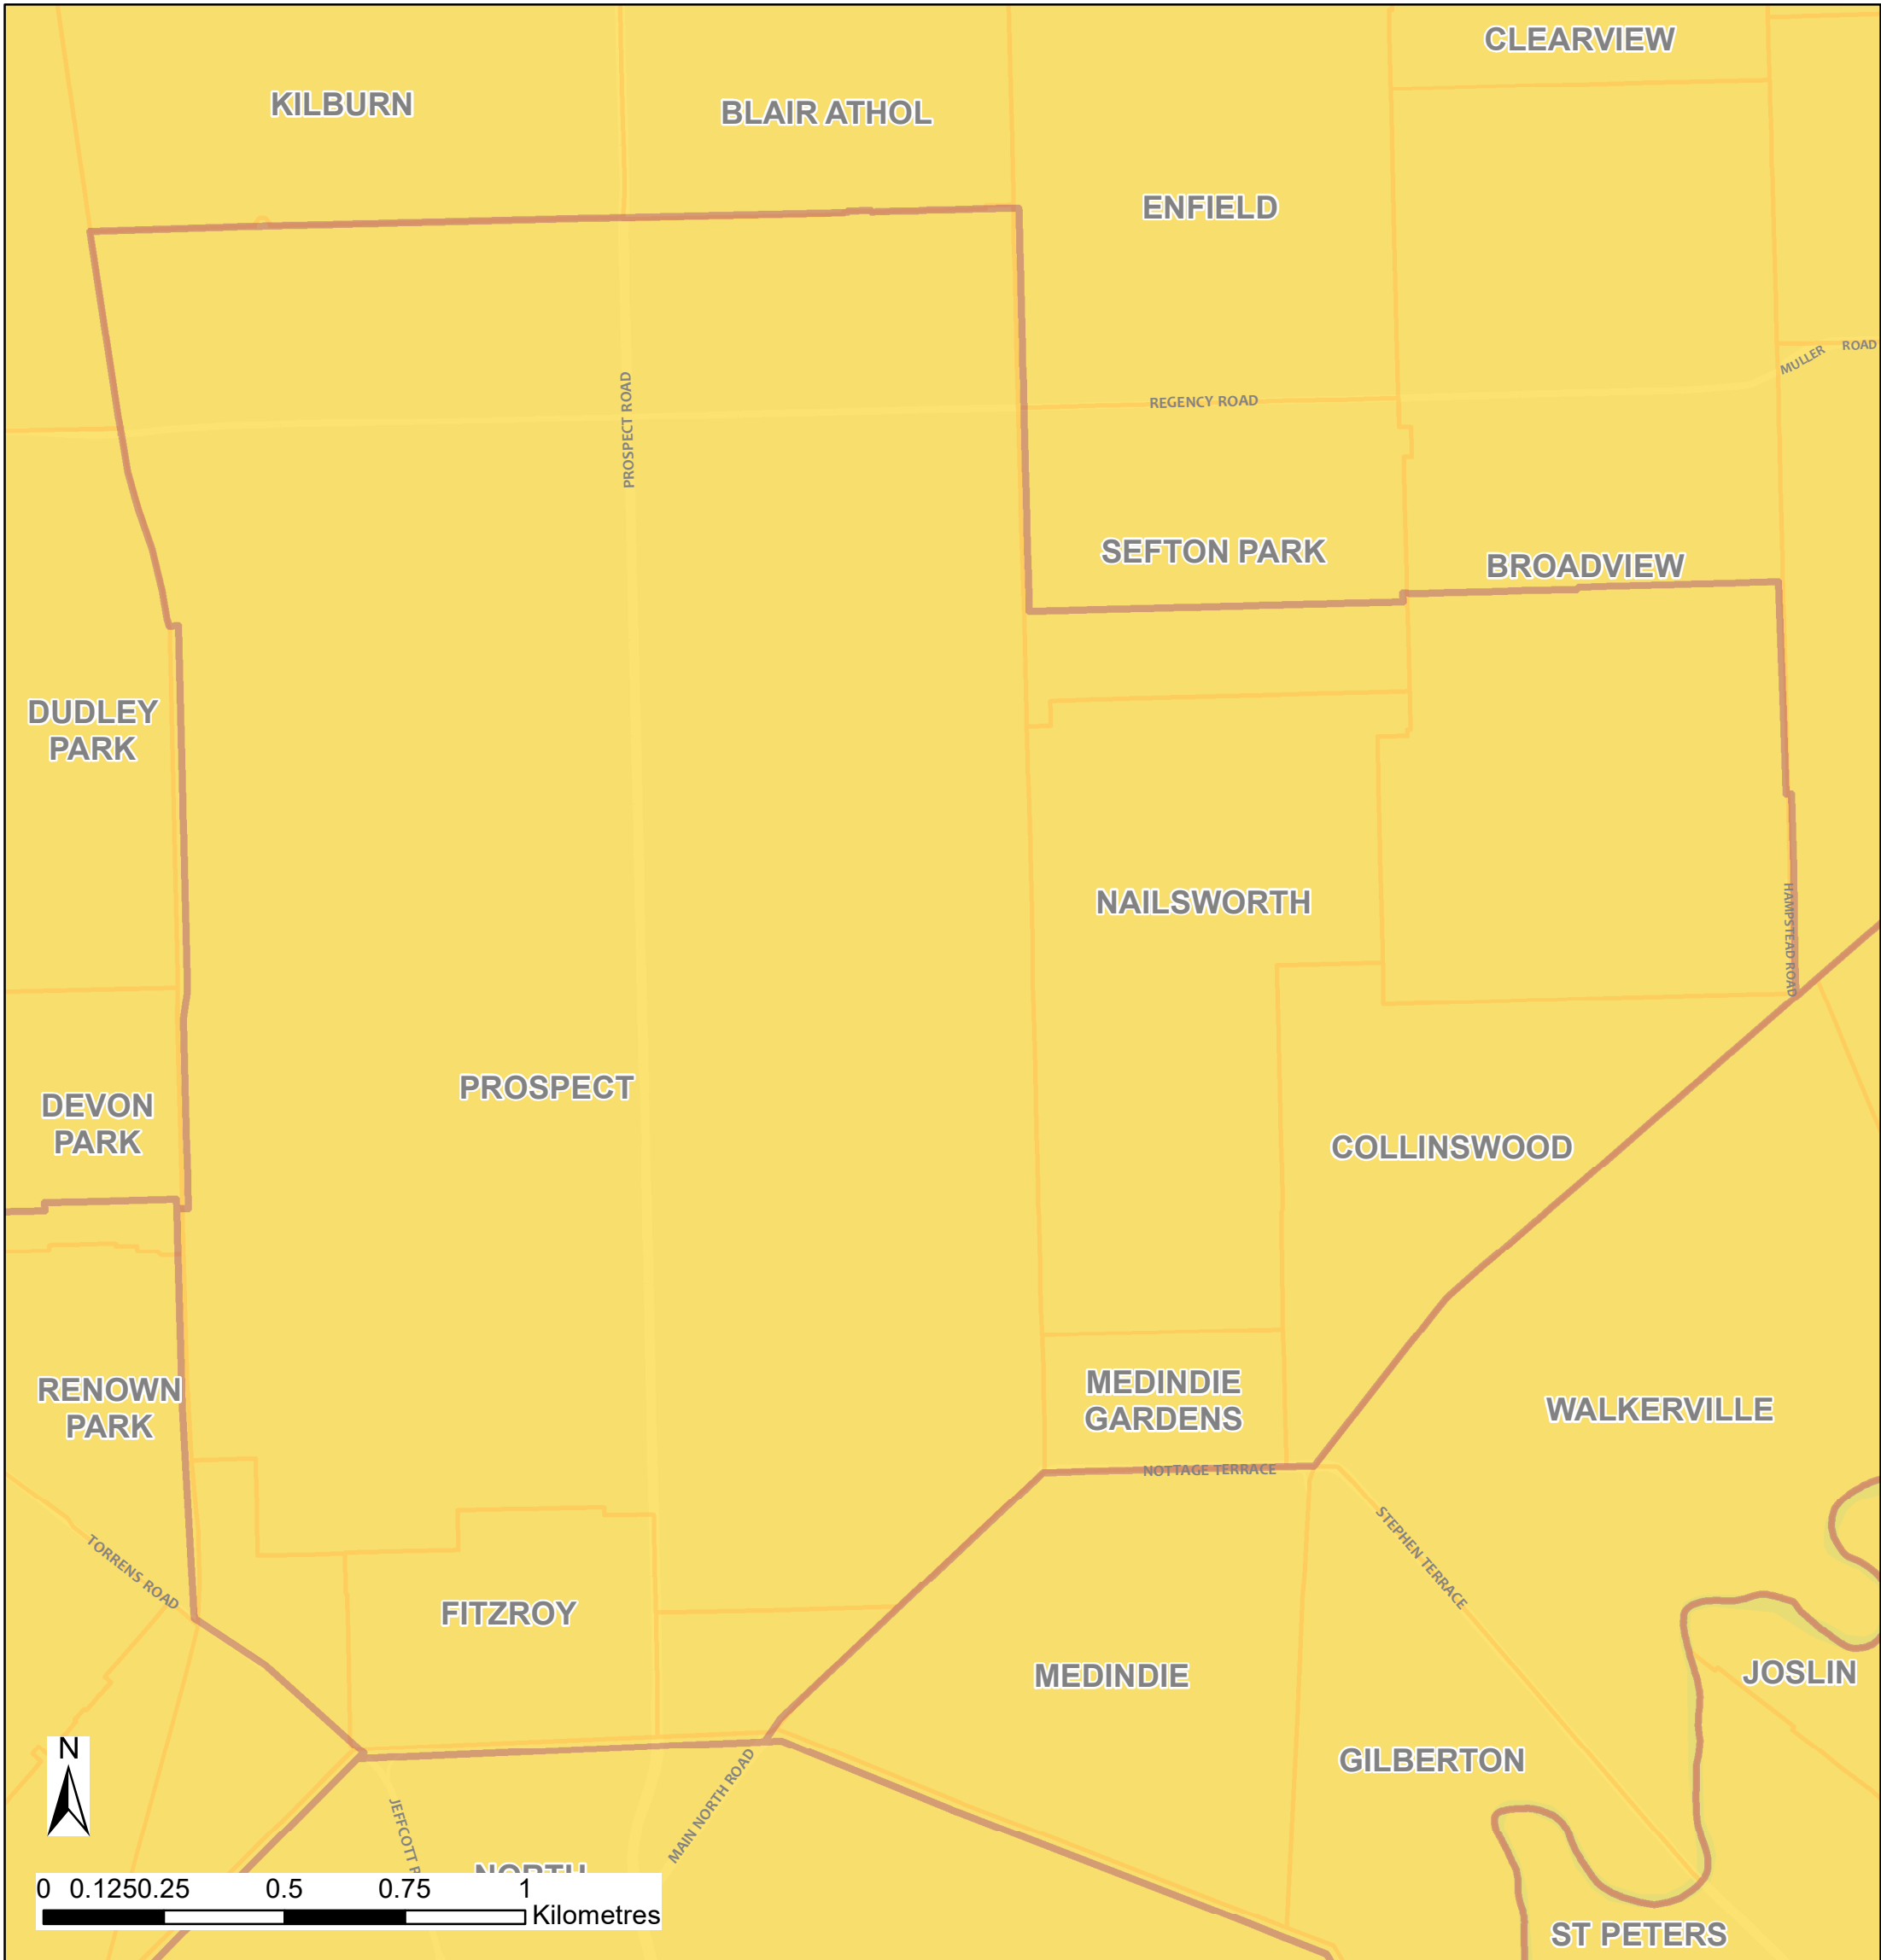

City of Prospect Bushfire Safer Place

Council: City of Prospect Bushfire Safer Place Local Government Area Suburb Boundary

Fire Ban District: Adelaide Metropolitan

This Bushfire Safer Place is considered to be relatively safe from fire due to its low levels of fuel. Although the CFS has taken every care and precaution in identifying this area it will be subjected to spark and ember attack in the event of a fire.

It is recommended that you identify several Bushfire Safer Places when creating your personal Bushfire Survival Plan. Templates for Bushfire Survival Plans are available from the CFS website.

Map produced: February 2018