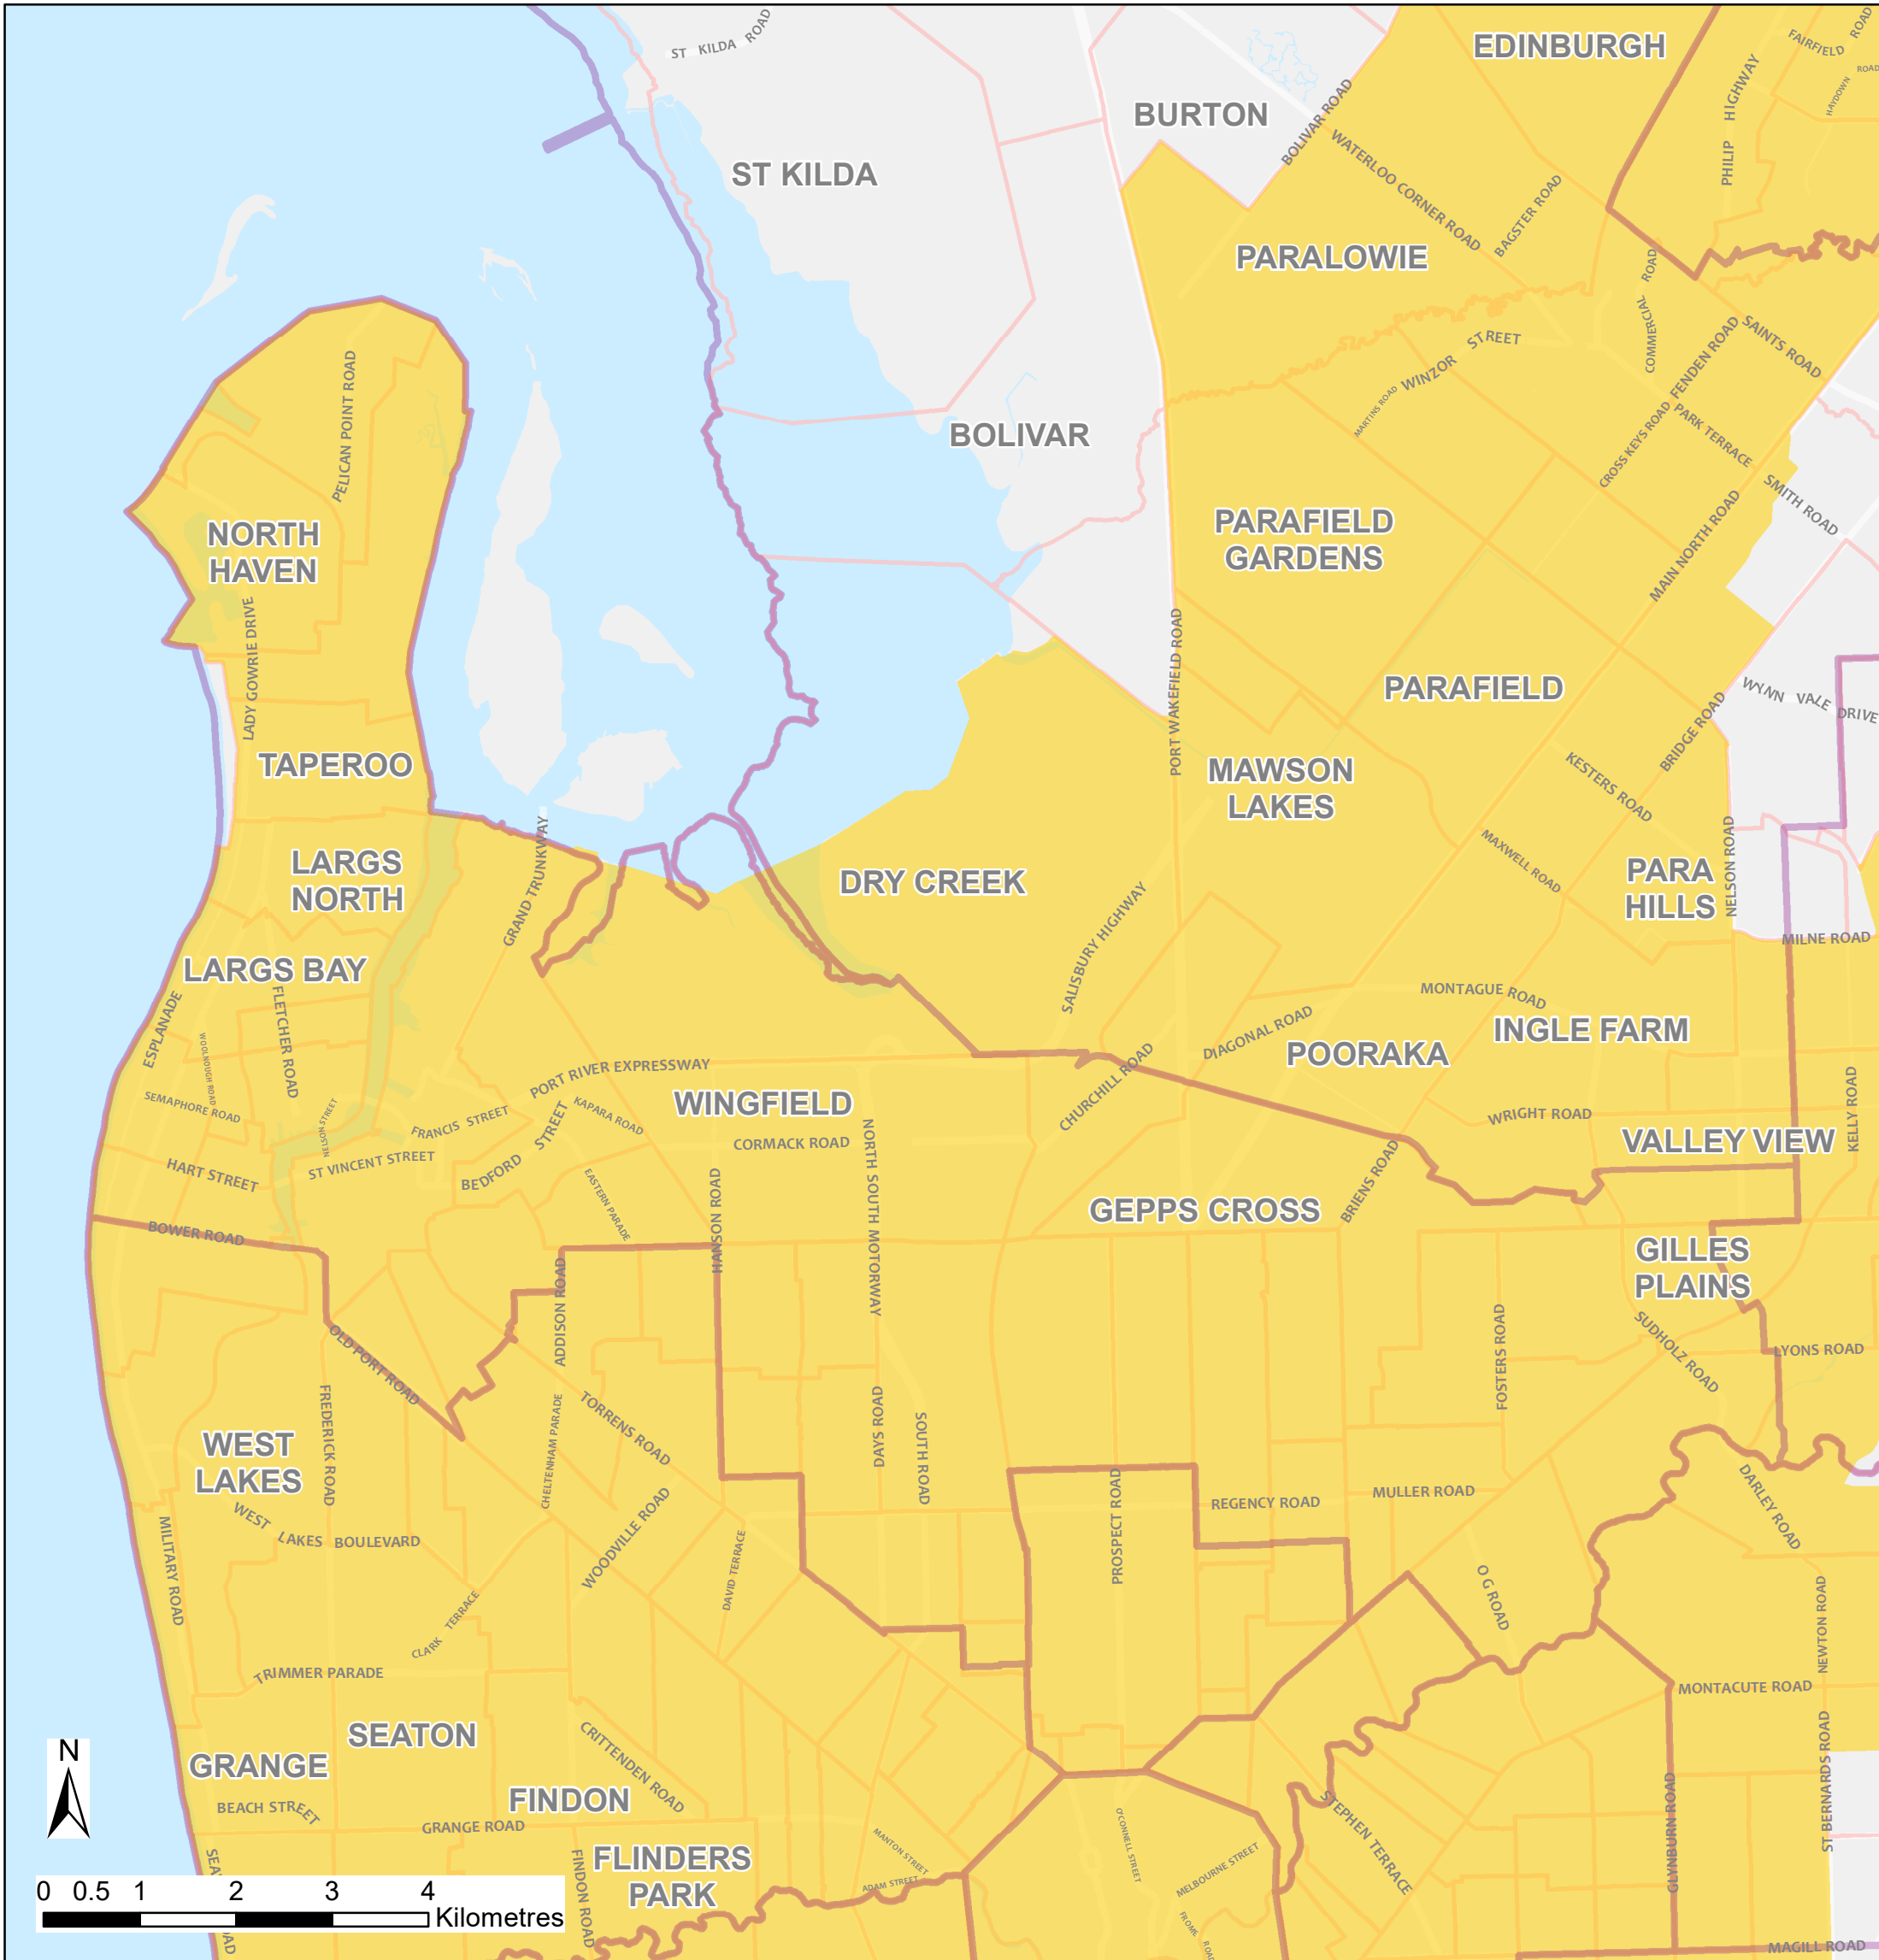

City of Port Adelaide Enfield Bushfire Safer Place

Council: City of Port Adelaide Enfield

Local Government Area

Bushfire Safer Place

Suburb Boundary

Fire Ban District: Adelaide Metropolitan

This Bushfire Safer Place is considered to be relatively safe from fire due to its low levels of fuel. Although the CFS has taken every care and precaution in identifying this area it will be subjected to spark and ember attack in the event of a fire.

It is recommended that you identify several Bushfire Safer Places when creating your personal Bushfire Survival Plan. Templates for Bushfire Survival Plans are available from the CFS website.

Map produced: February 2018