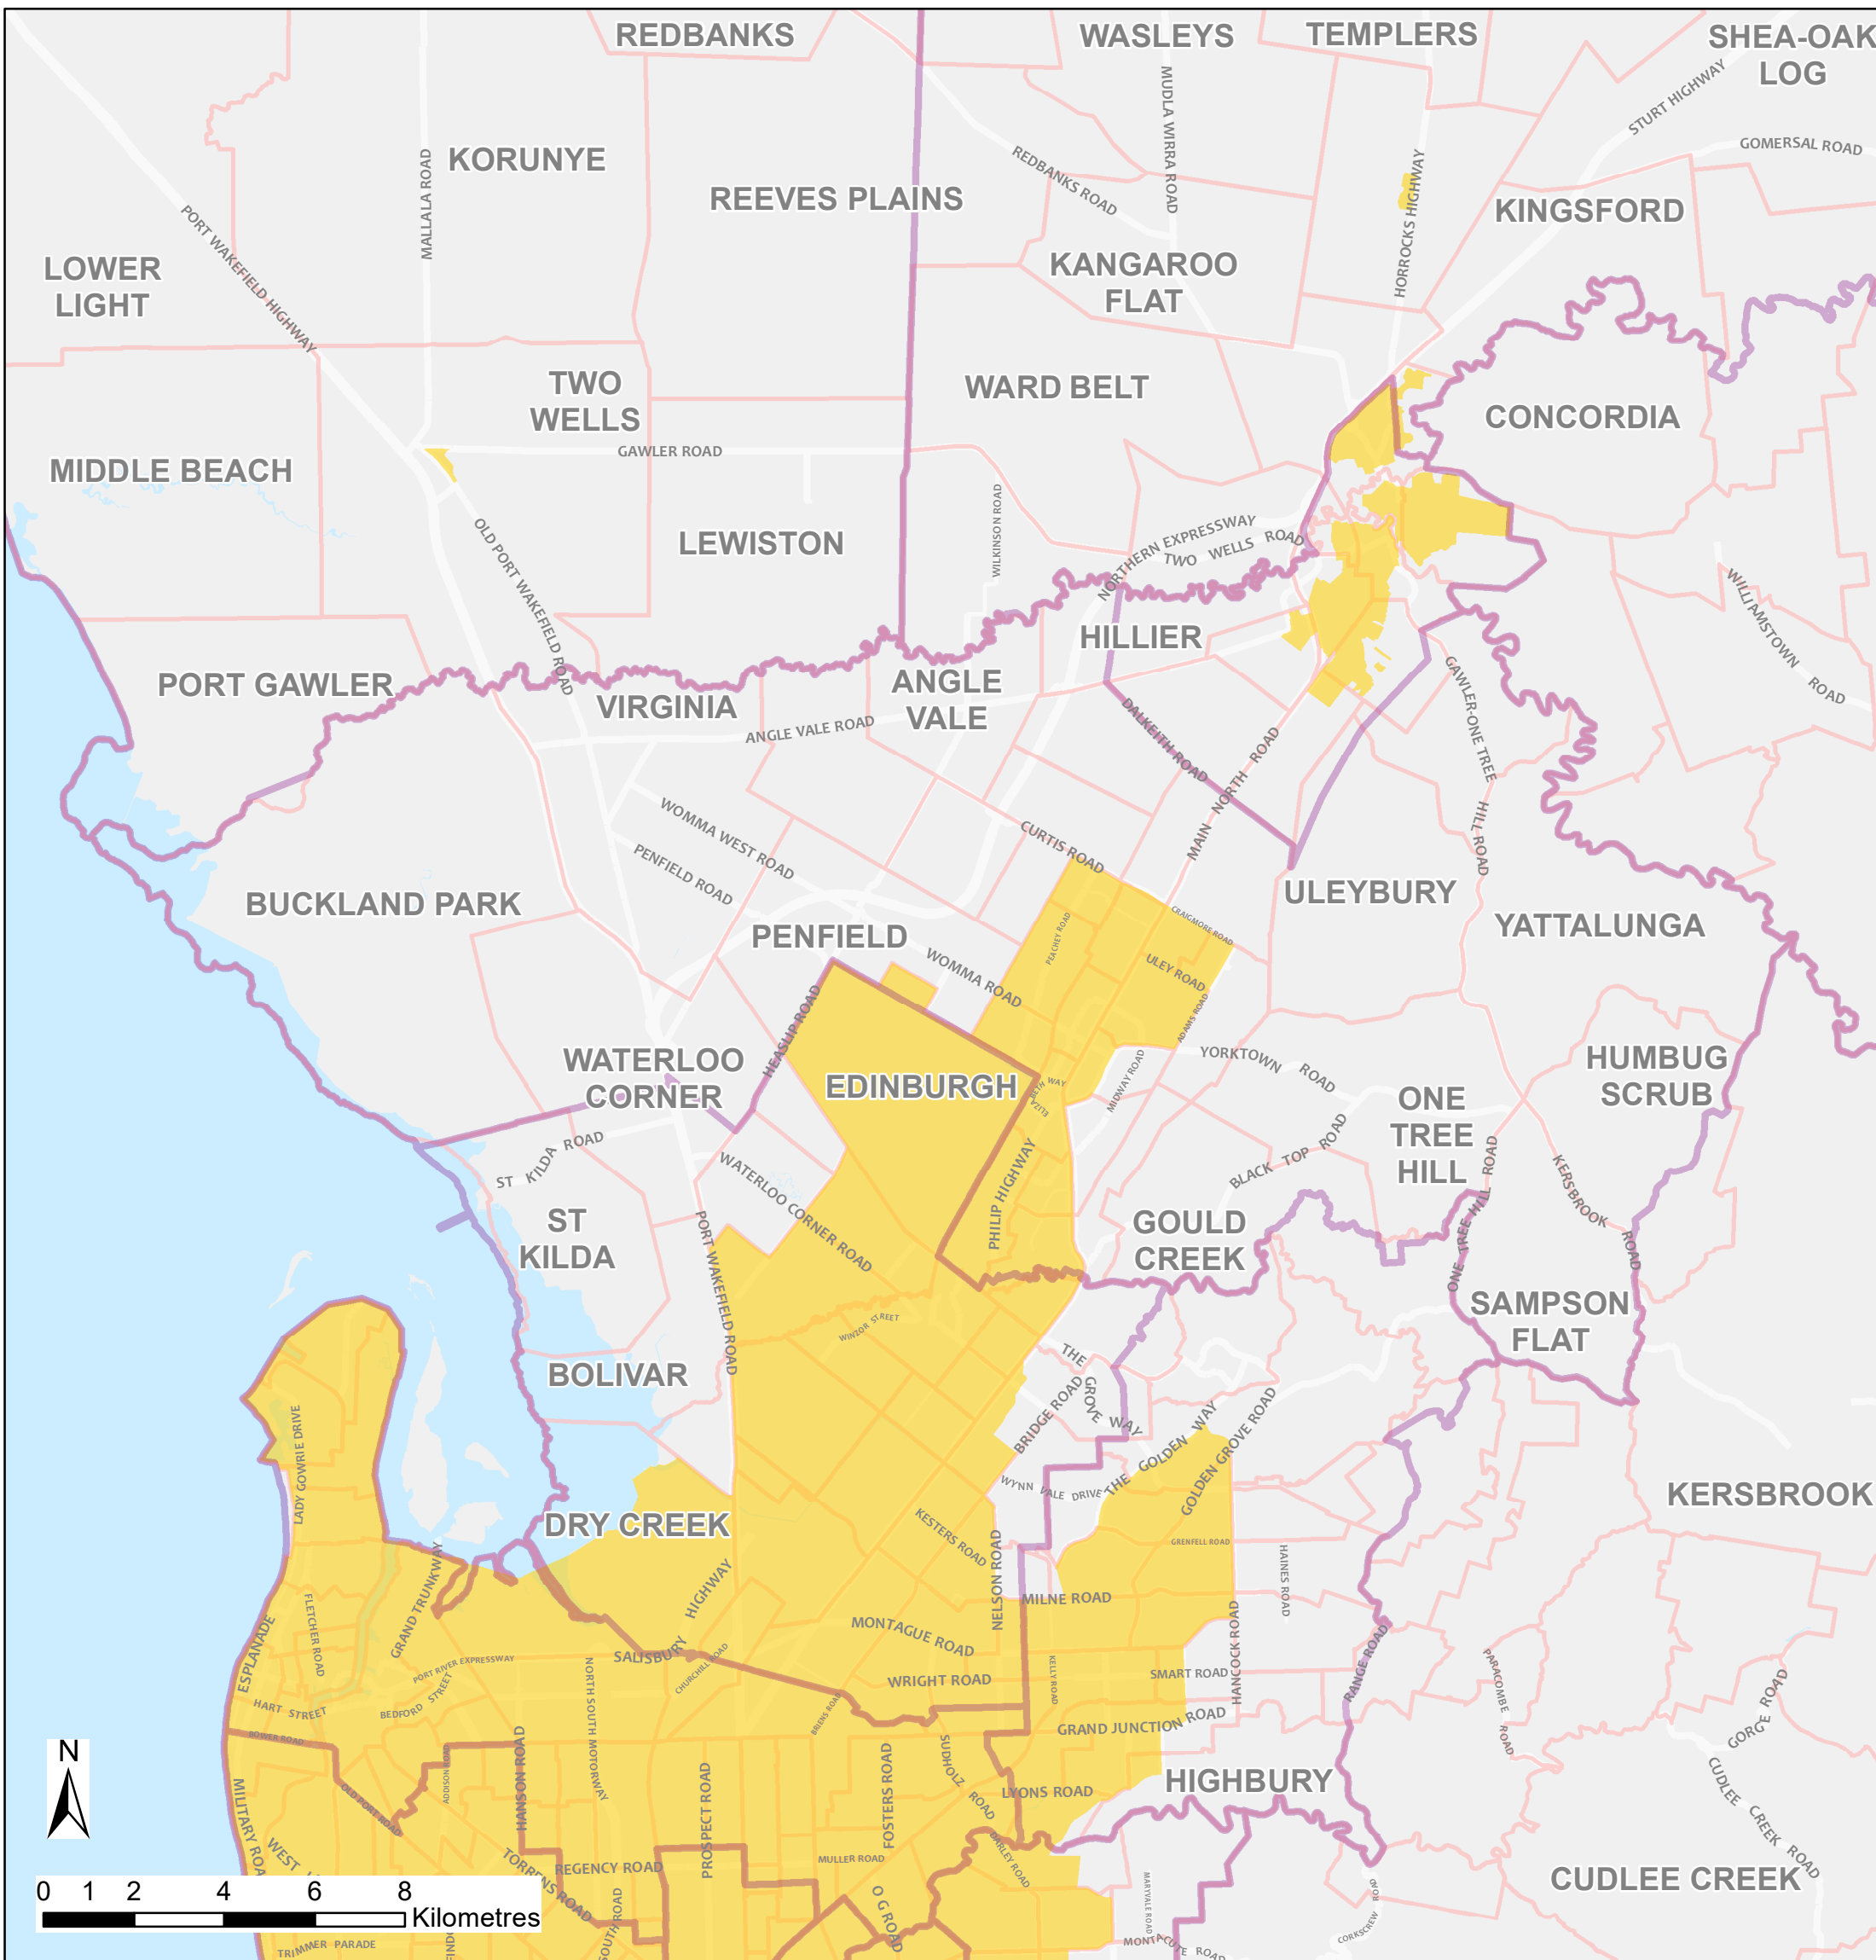

City of Playford Bushfire Safer Place

Council: City of Playford Bushfire Safer Place Local Government Area Suburb Boundary

Fire Ban District: Adelaide Metropolitan / Mount Lofty Ranges

This Bushfire Safer Place is considered to be relatively safe from fire due to its low levels of fuel. Although the CFS has taken every care and precaution in identifying this area it will be subjected to spark and ember attack in the event of a fire.

It is recommended that you identify several Bushfire Safer Places when creating your personal Bushfire Survival Plan. Templates for Bushfire Survival Plans are available from the CFS website.

Map produced: February 2018