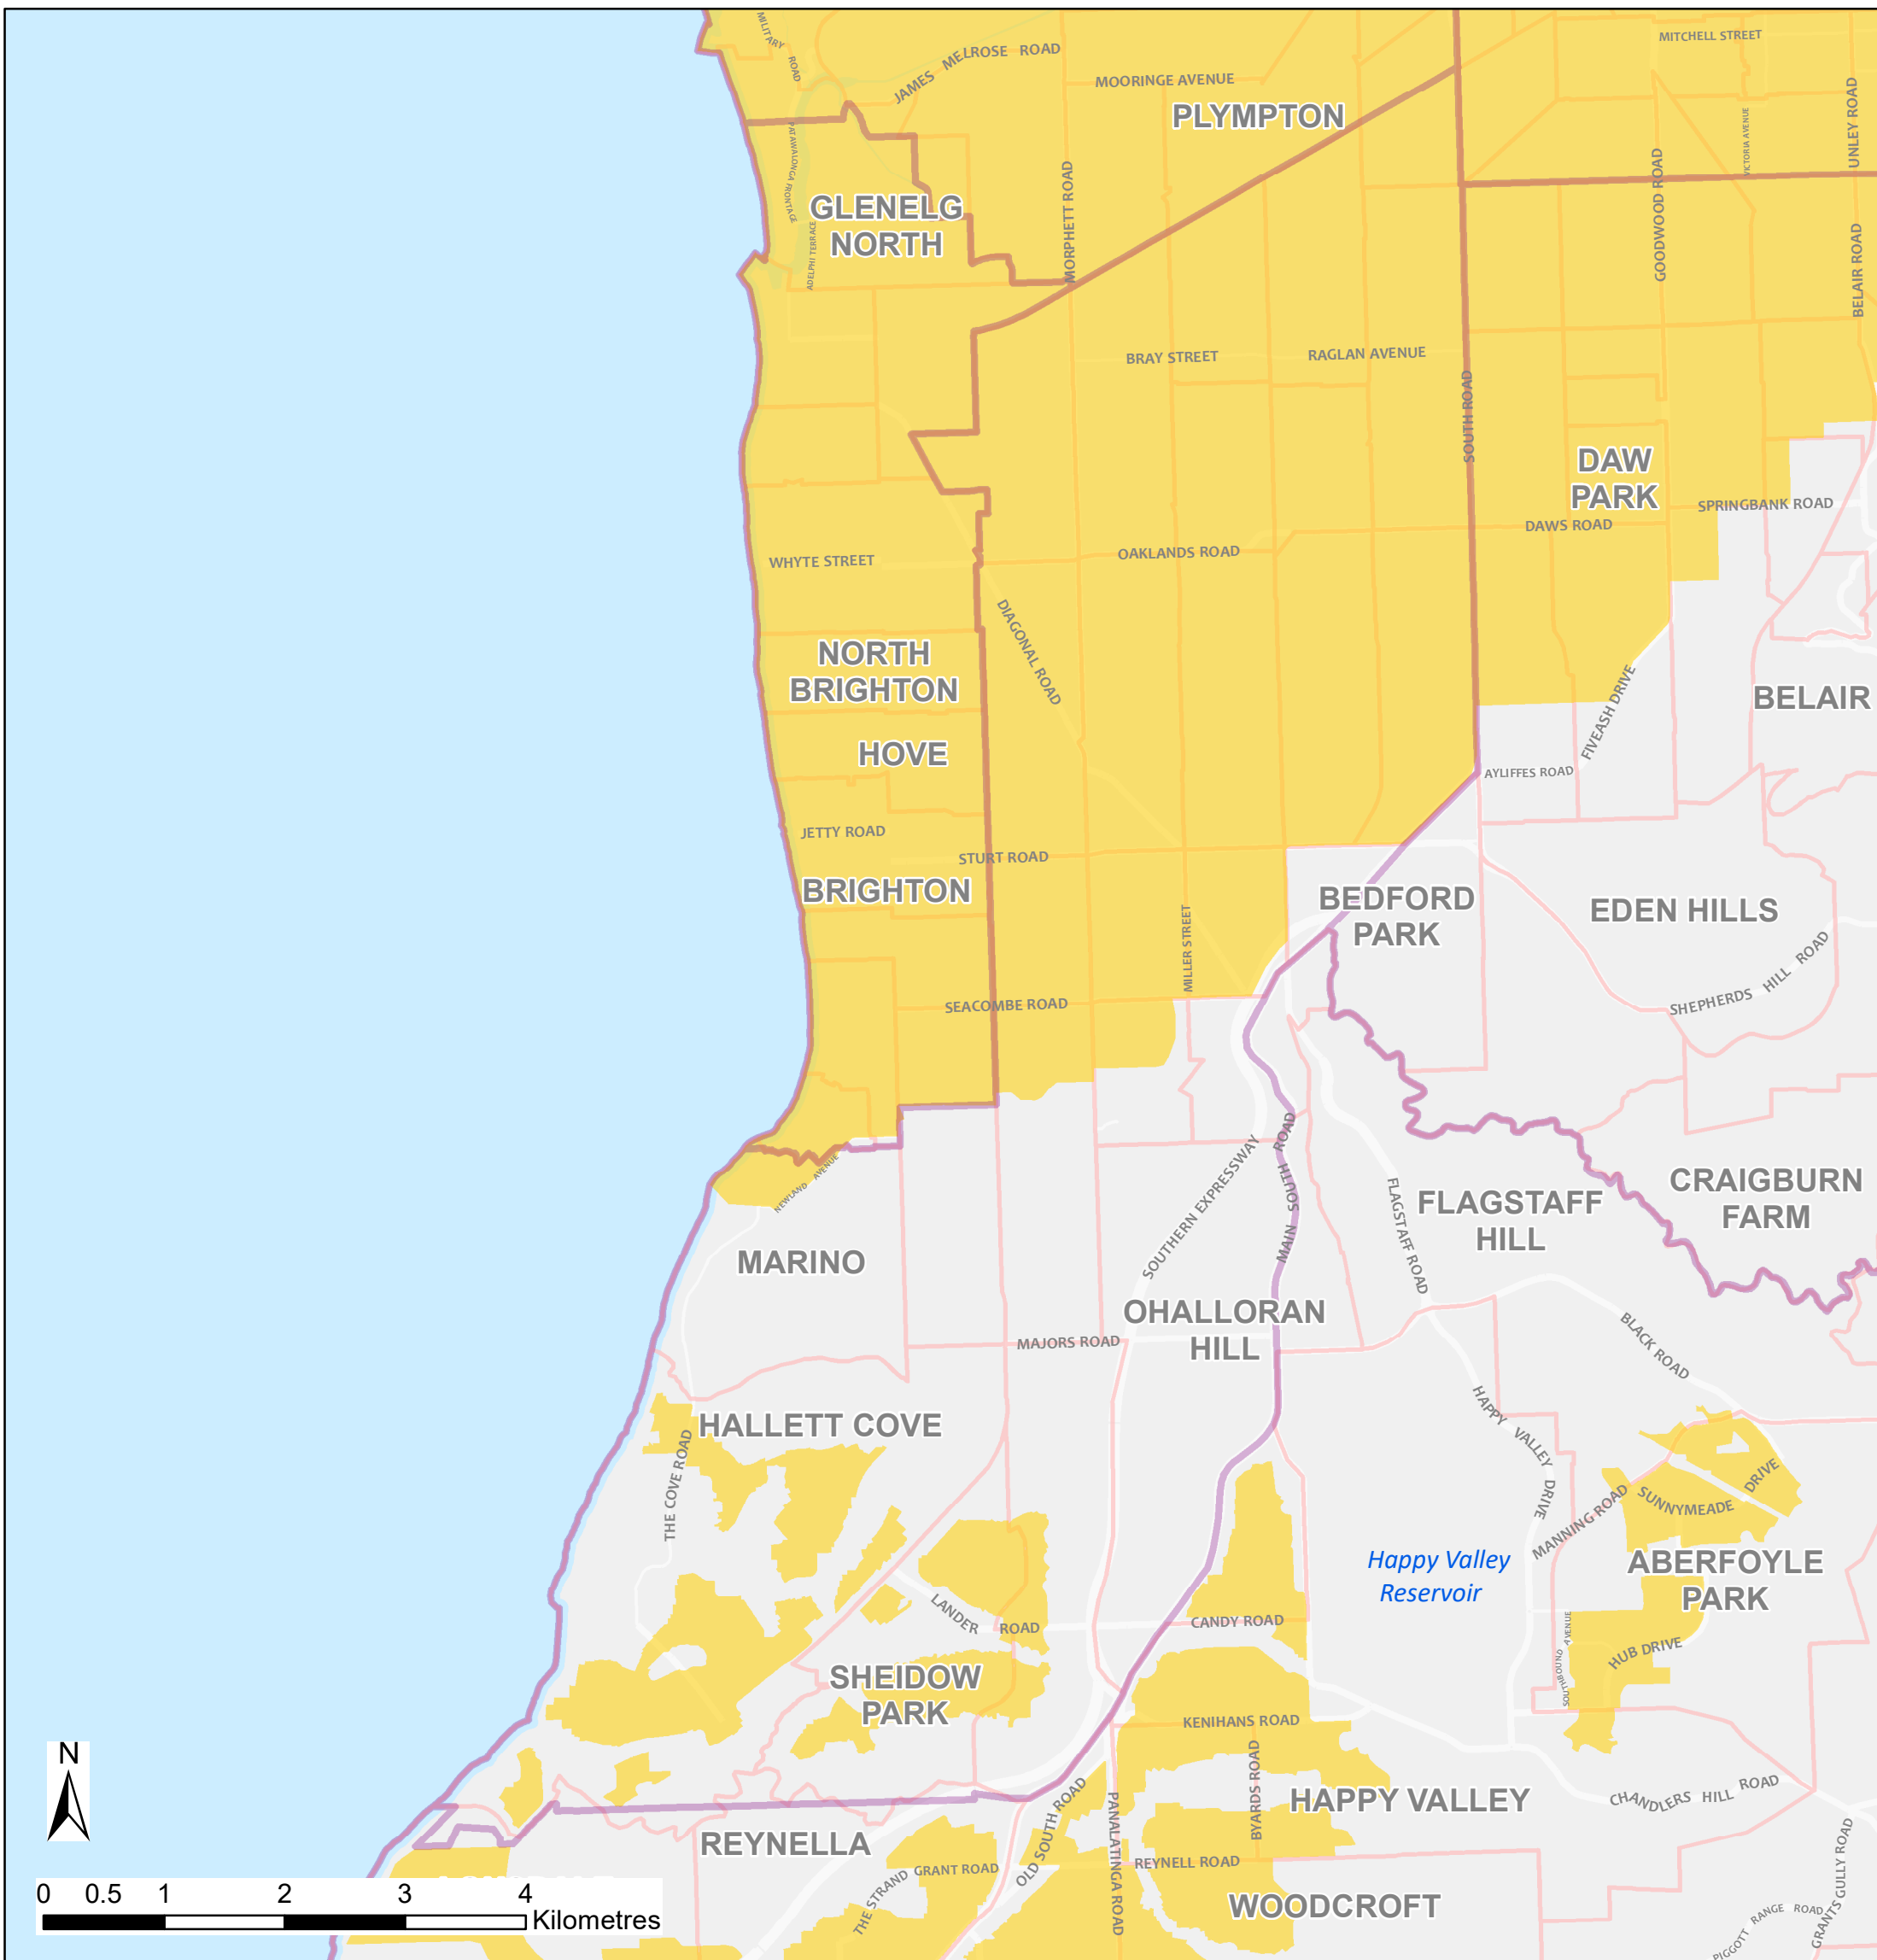

City of Marion Bushfire Safer Place

Council: City of Marion Bushfire Safer Place Local Government Area Suburb Boundary

Fire Ban District: Adelaide Metropolitan

This Bushfire Safer Place is considered to be relatively safe from fire due to its low levels of fuel. Although the CFS has taken every care and precaution in identifying this area it will be subjected to spark and ember attack in the event of a fire.

It is recommended that you identify several Bushfire Safer Places when creating your personal Bushfire Survival Plan. Templates for Bushfire Survival Plans are available from the CFS website.

Map produced: February 2018