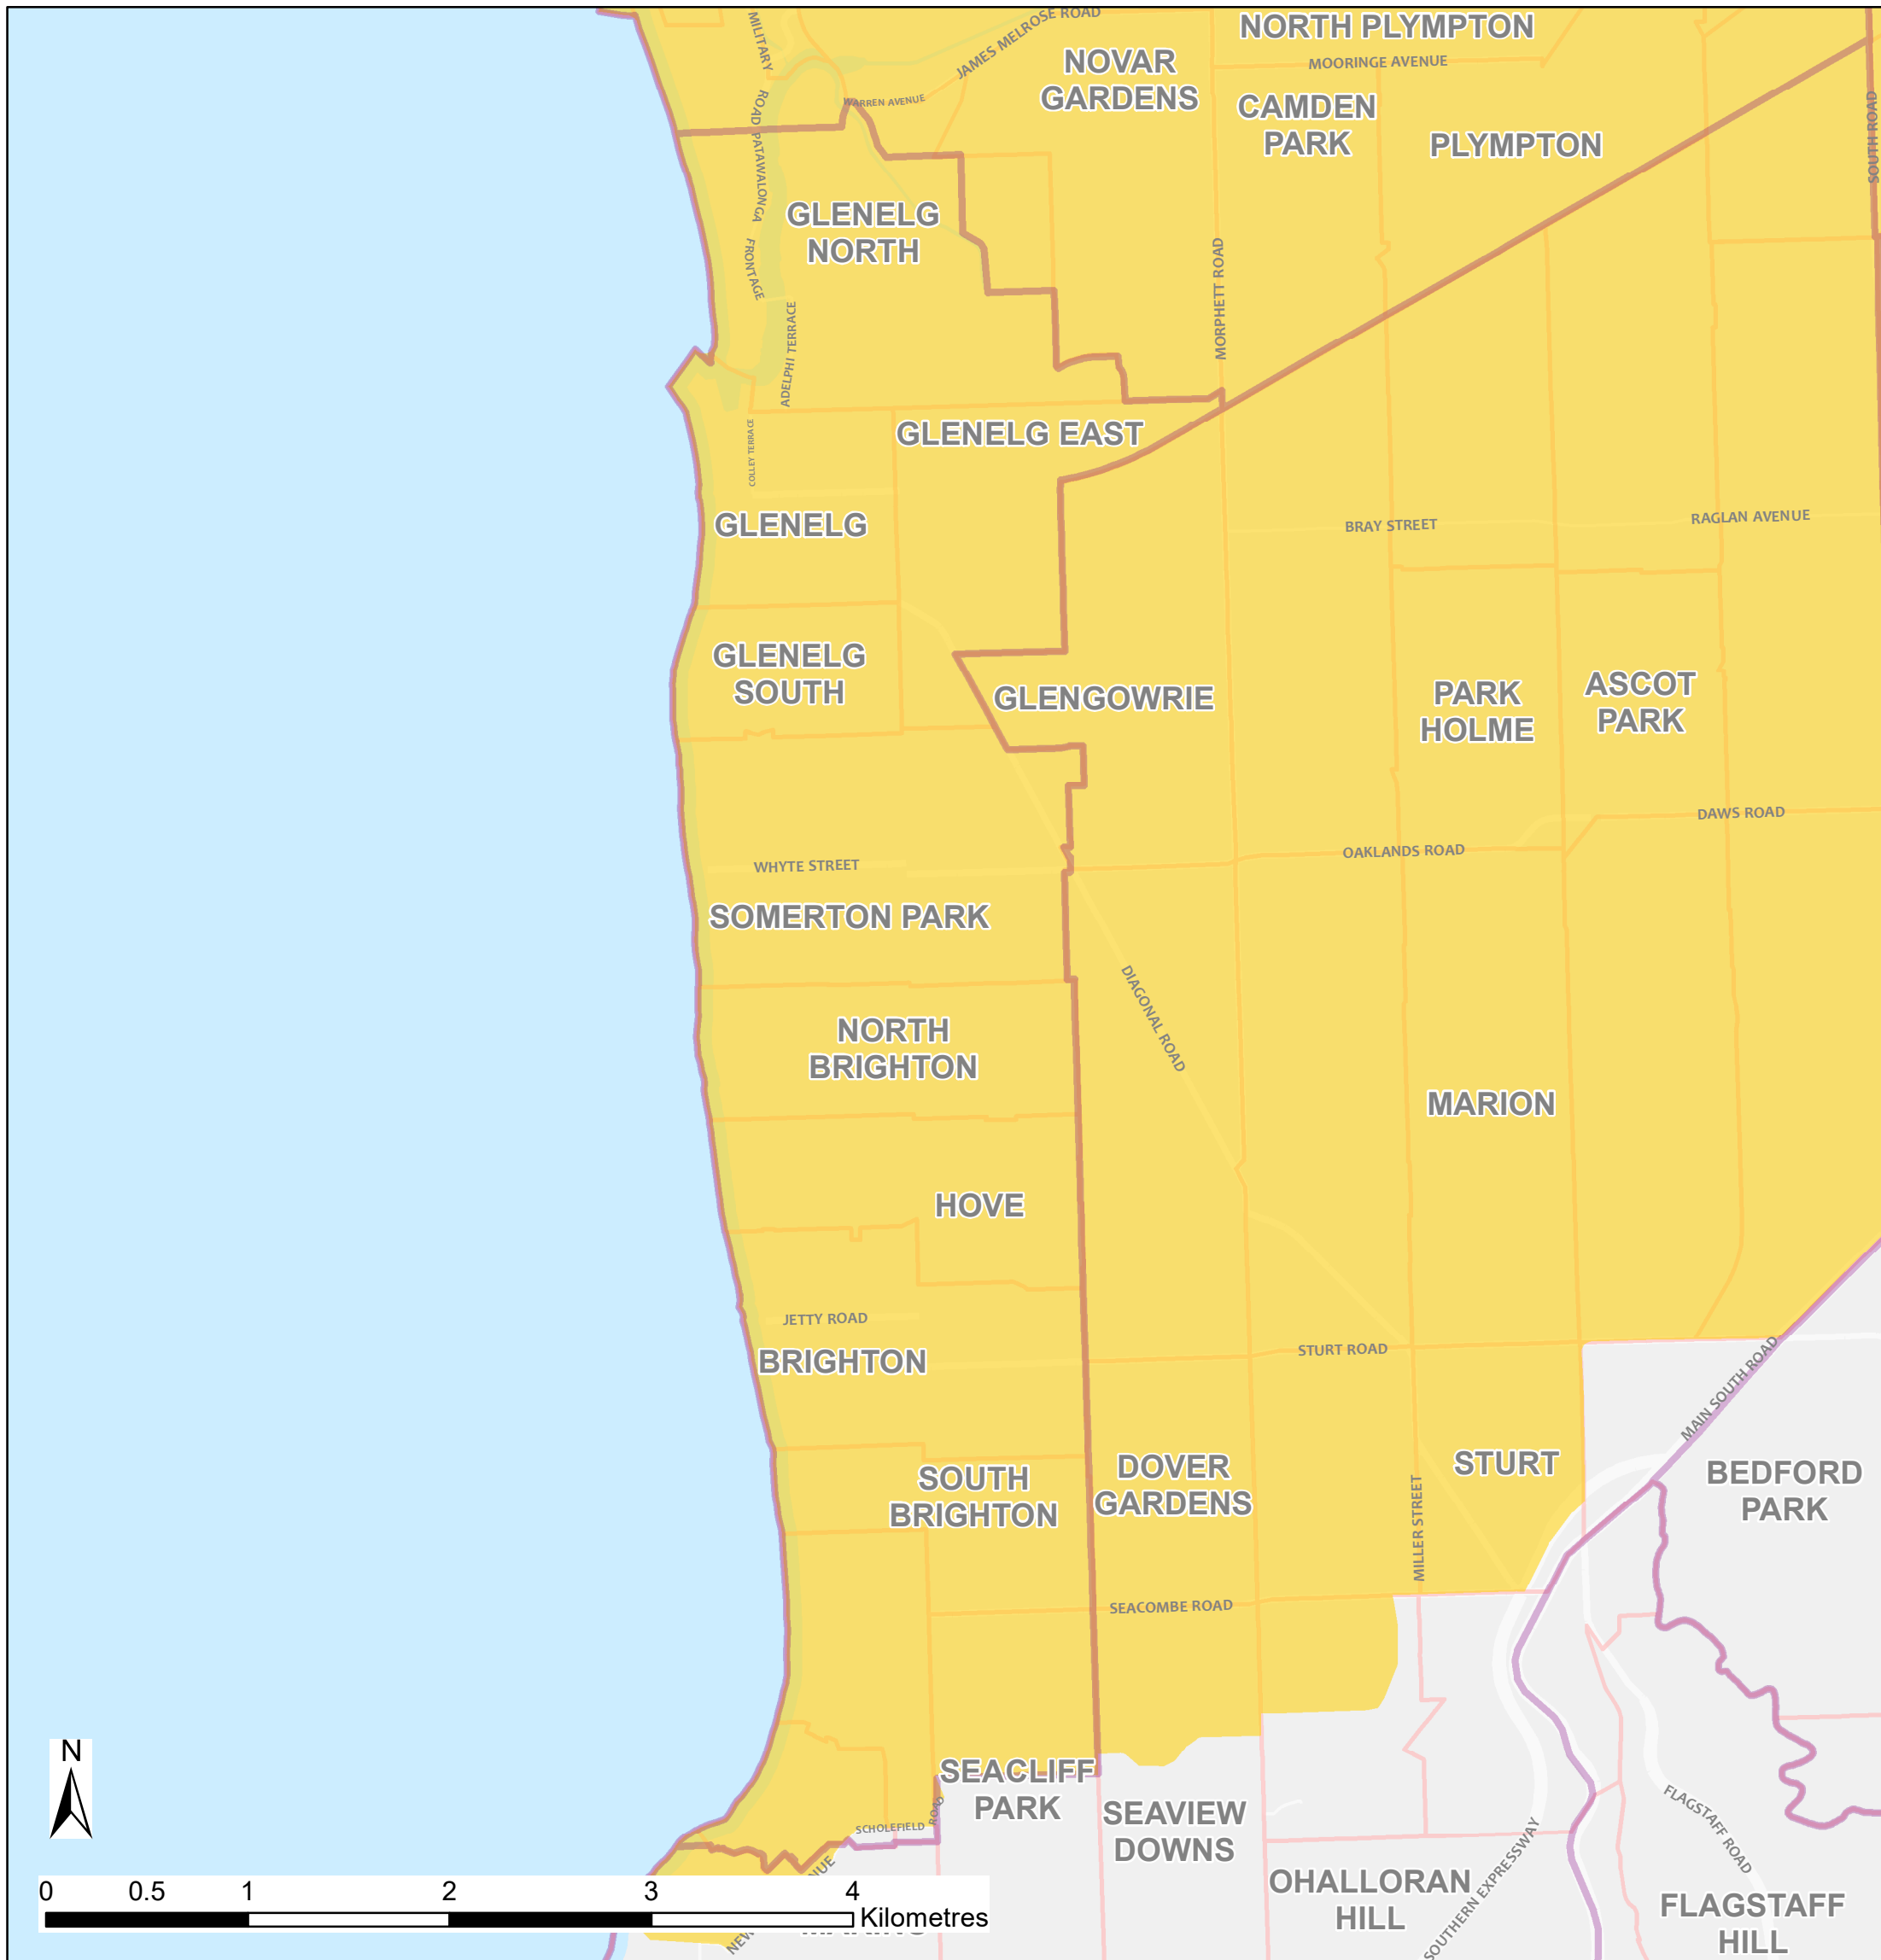

# City of Holdfast Bay Bushfire Safer Place

Council: City of Holdfast Bay

Fire Ban District: Adelaide Metropolitan

This Bushfire Safer Place is considered to be relatively safe from fire due to its low levels of fuel. Although the CFS has taken every care and precaution in identifying this area it will be subjected to spark and ember attack in the event of a fire.

It is recommended that you identify several Bushfire Safer Places when creating your personal Bushfire Survival Plan. Templates for Bushfire Survival Plans are available from the CFS website.

Map produced: February 2018