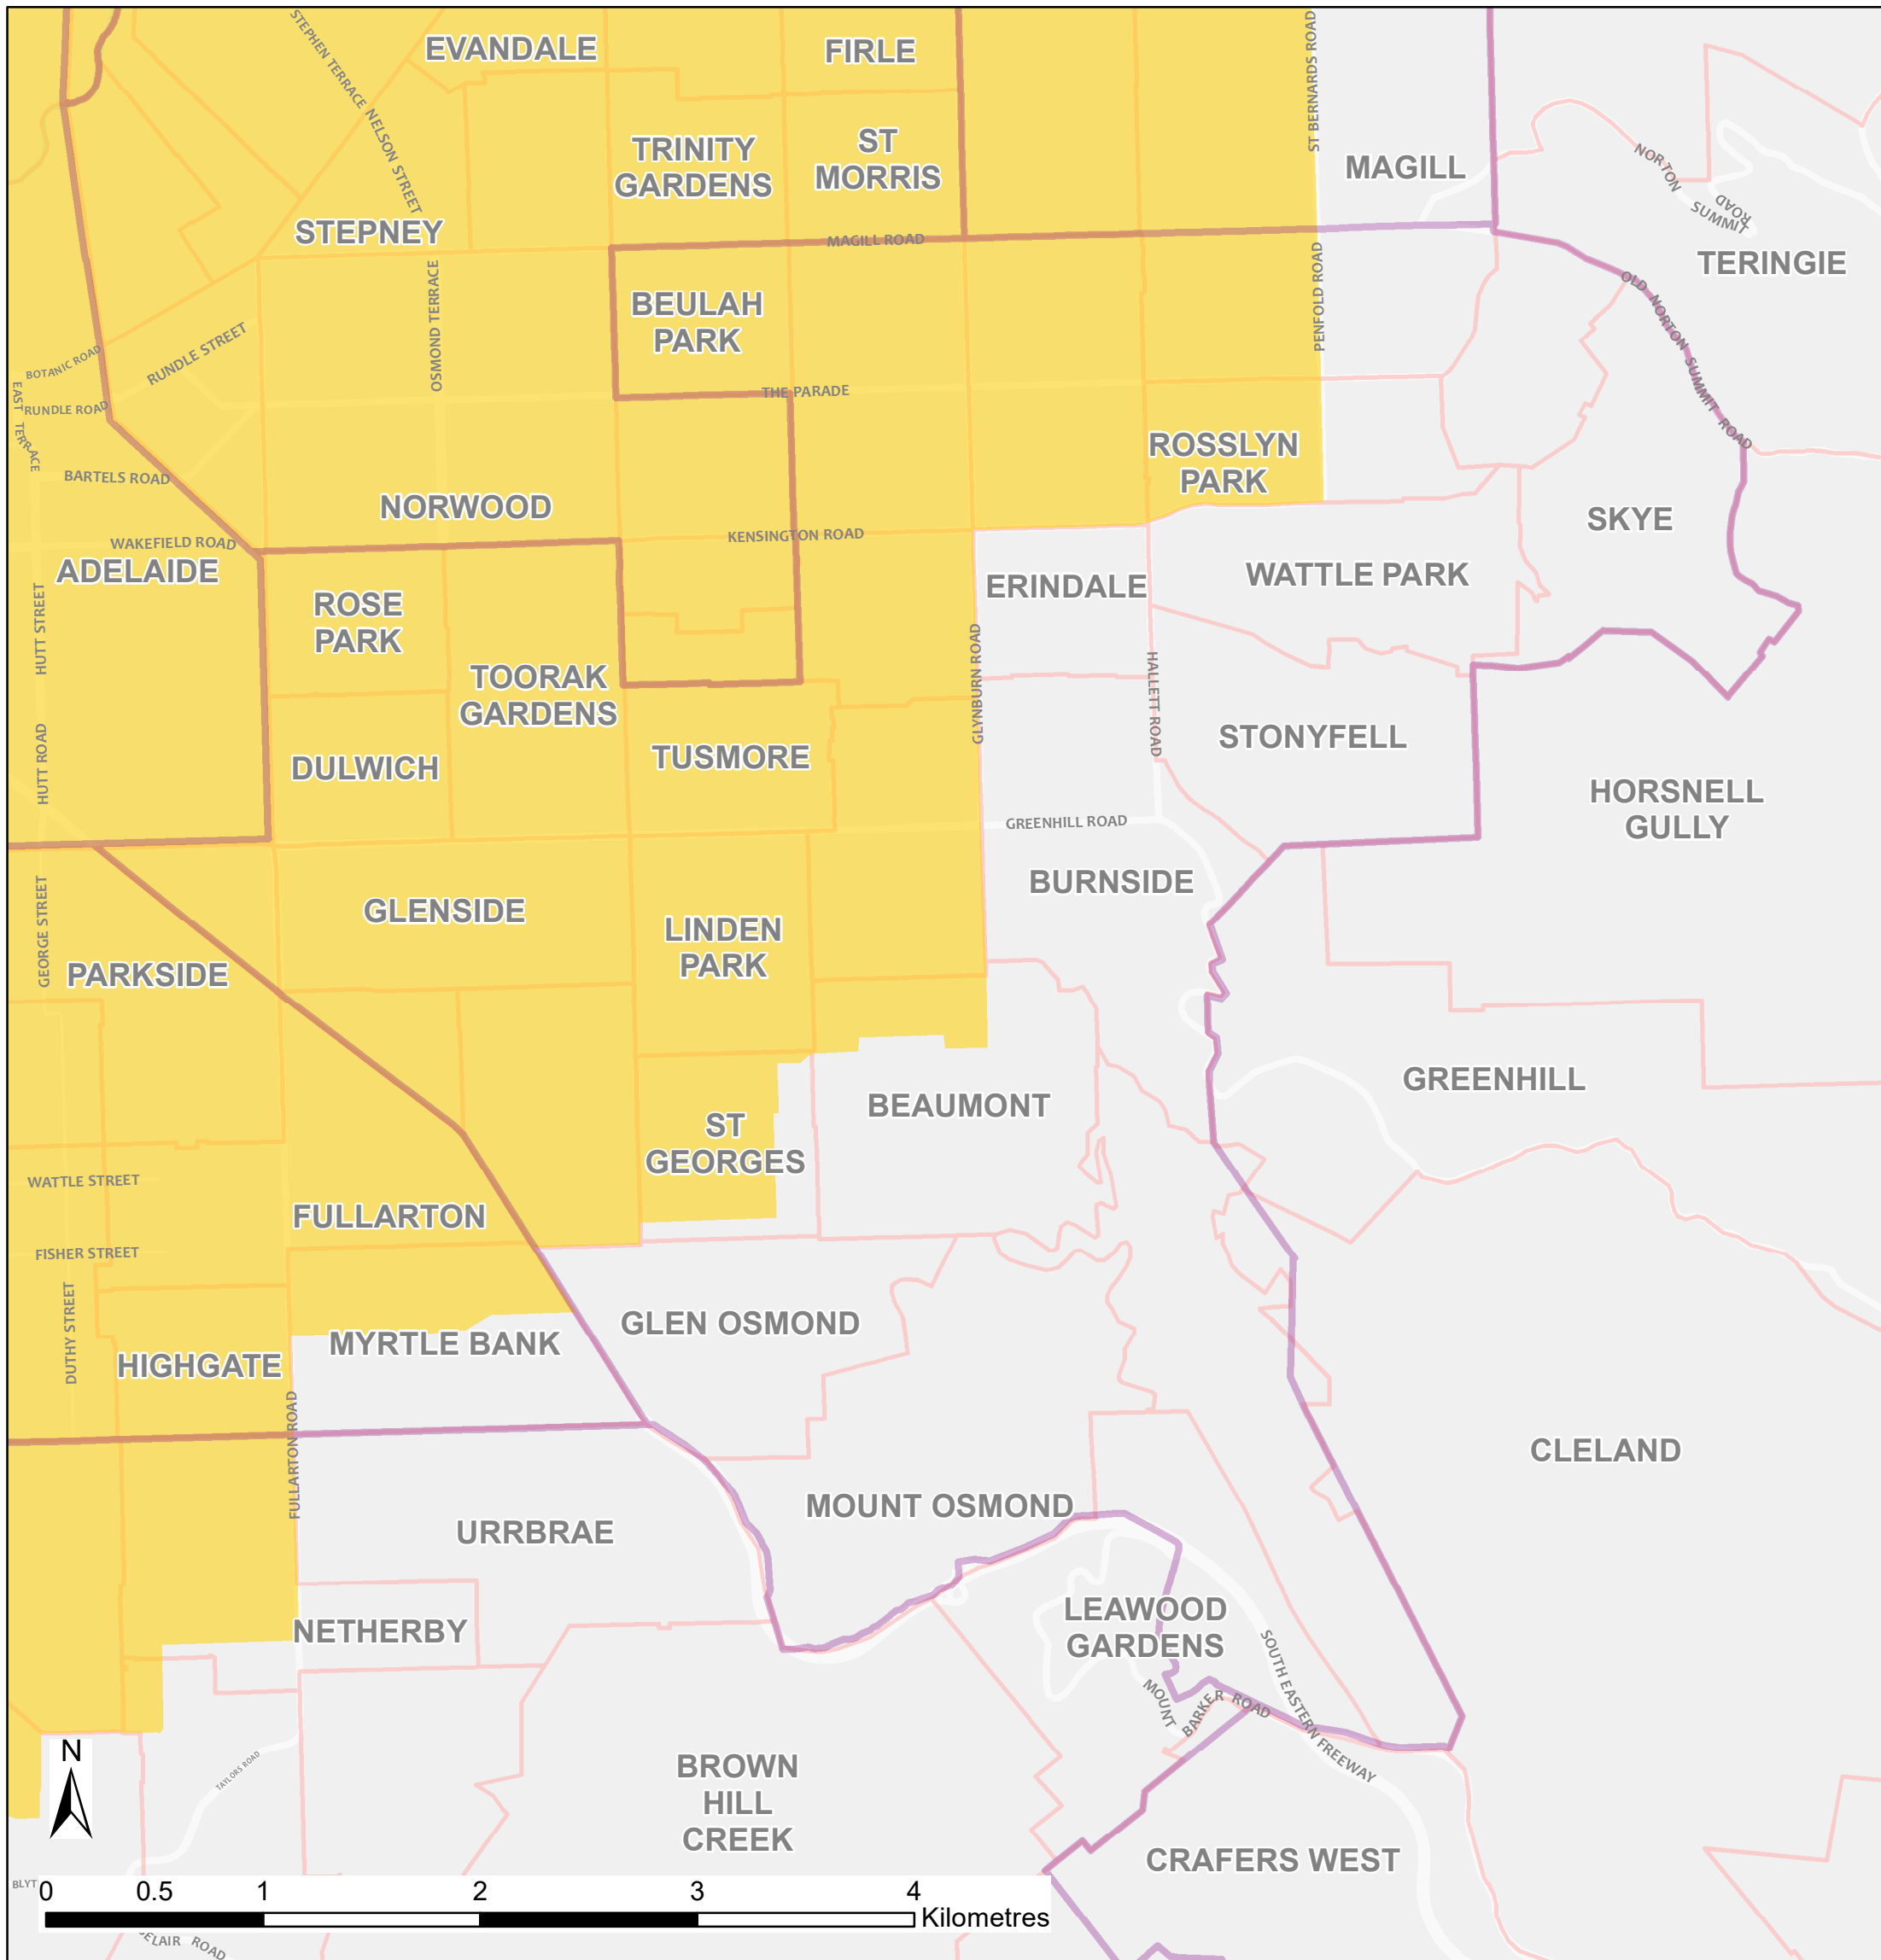

City of Burnside Bushfire Safer Place

Council: City of Burnside Bushfire Safer Place Local Government Area Suburb Boundary

Fire Ban District: Adelaide Metropolitan / Mount Lofty Ranges

This Bushfire Safer Place is considered to be relatively safe from fire due to its low levels of fuel. Although the CFS has taken every care and precaution in identifying this area it will be subjected to spark and ember attack in the event of a fire.

It is recommended that you identify several Bushfire Safer Places when creating your personal Bushfire Survival Plan. Templates for Bushfire Survival Plans are available from the CFS website.

Map produced: February 2018