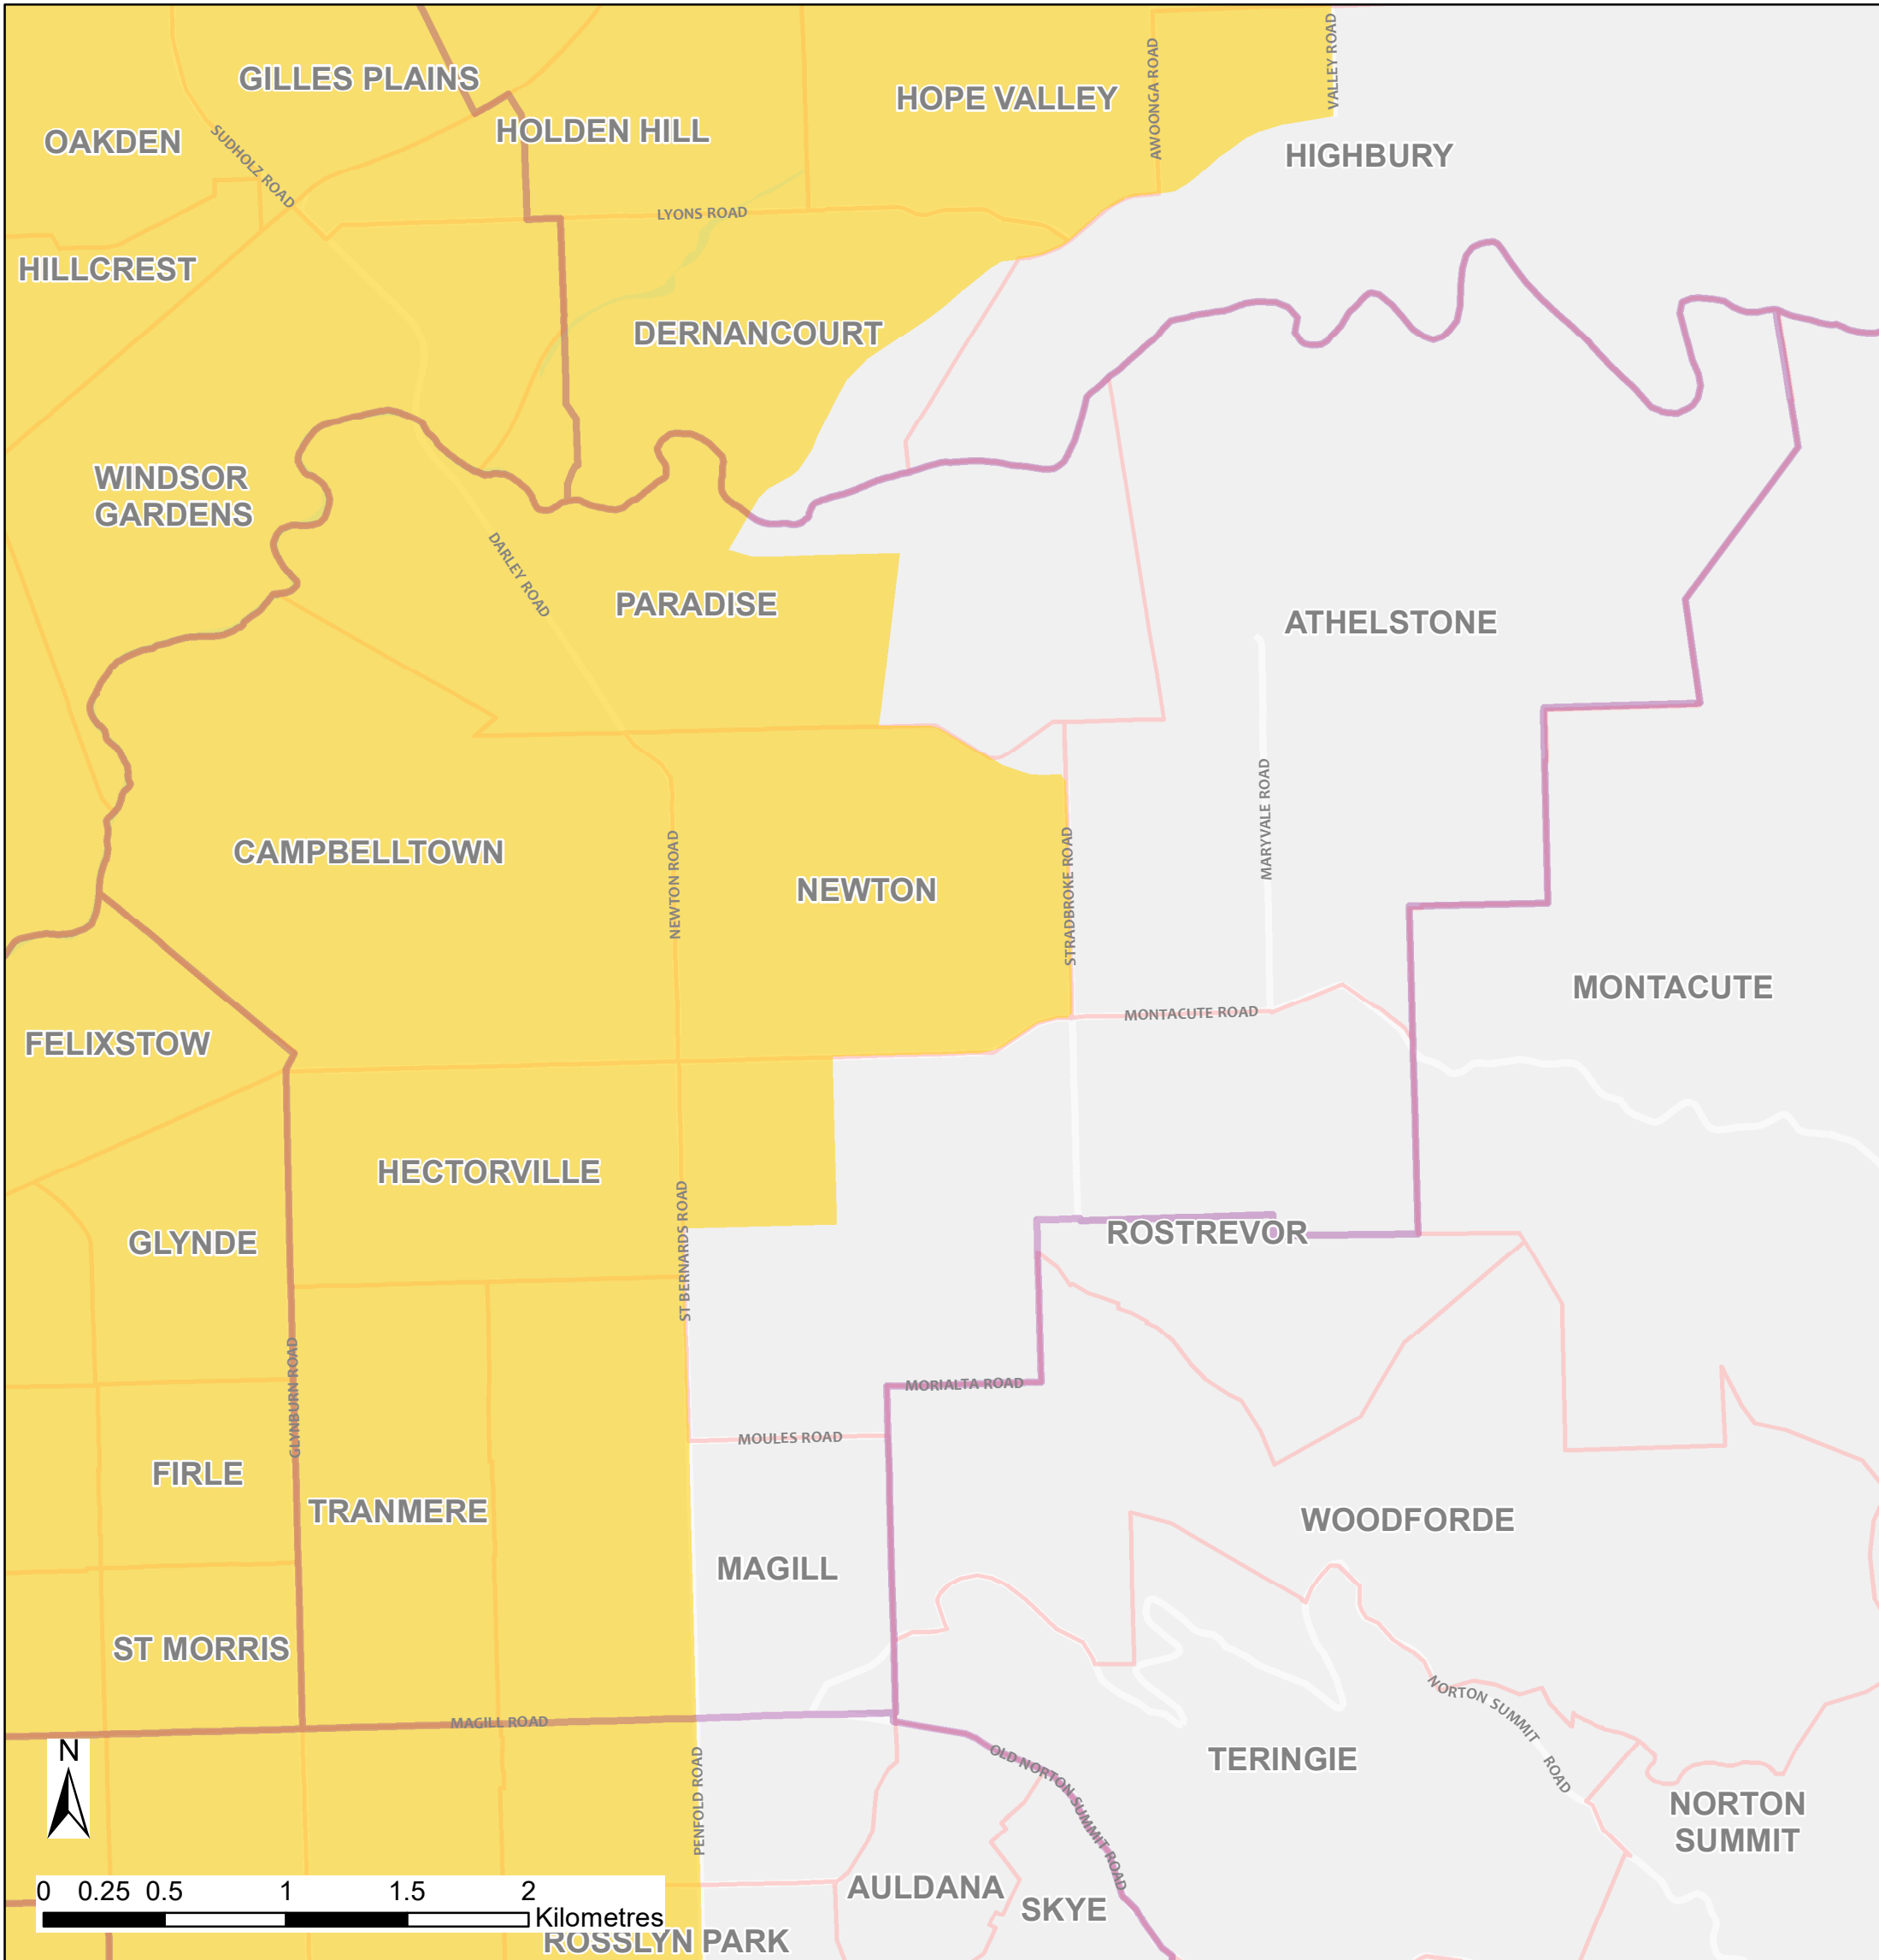

Campbelltown City Council

Bushfire Safer Place

Council: Campbelltown City Council Bushfire Safer Place Local Government Area Suburb Boundary

Fire Ban District: Adelaide Metropolitan / Mount Lofty Ranges

This Bushfire Safer Place is considered to be relatively safe from fire due to its low levels of fuel. Although the CFS has taken every care and precaution in identifying this area it will be subjected to spark and ember attack in the event of a fire.

It is recommended that you identify several Bushfire Safer Places when creating your personal Bushfire Survival Plan. Templates for Bushfire Survival Plans are available from the CFS website.

Map produced: February 2018