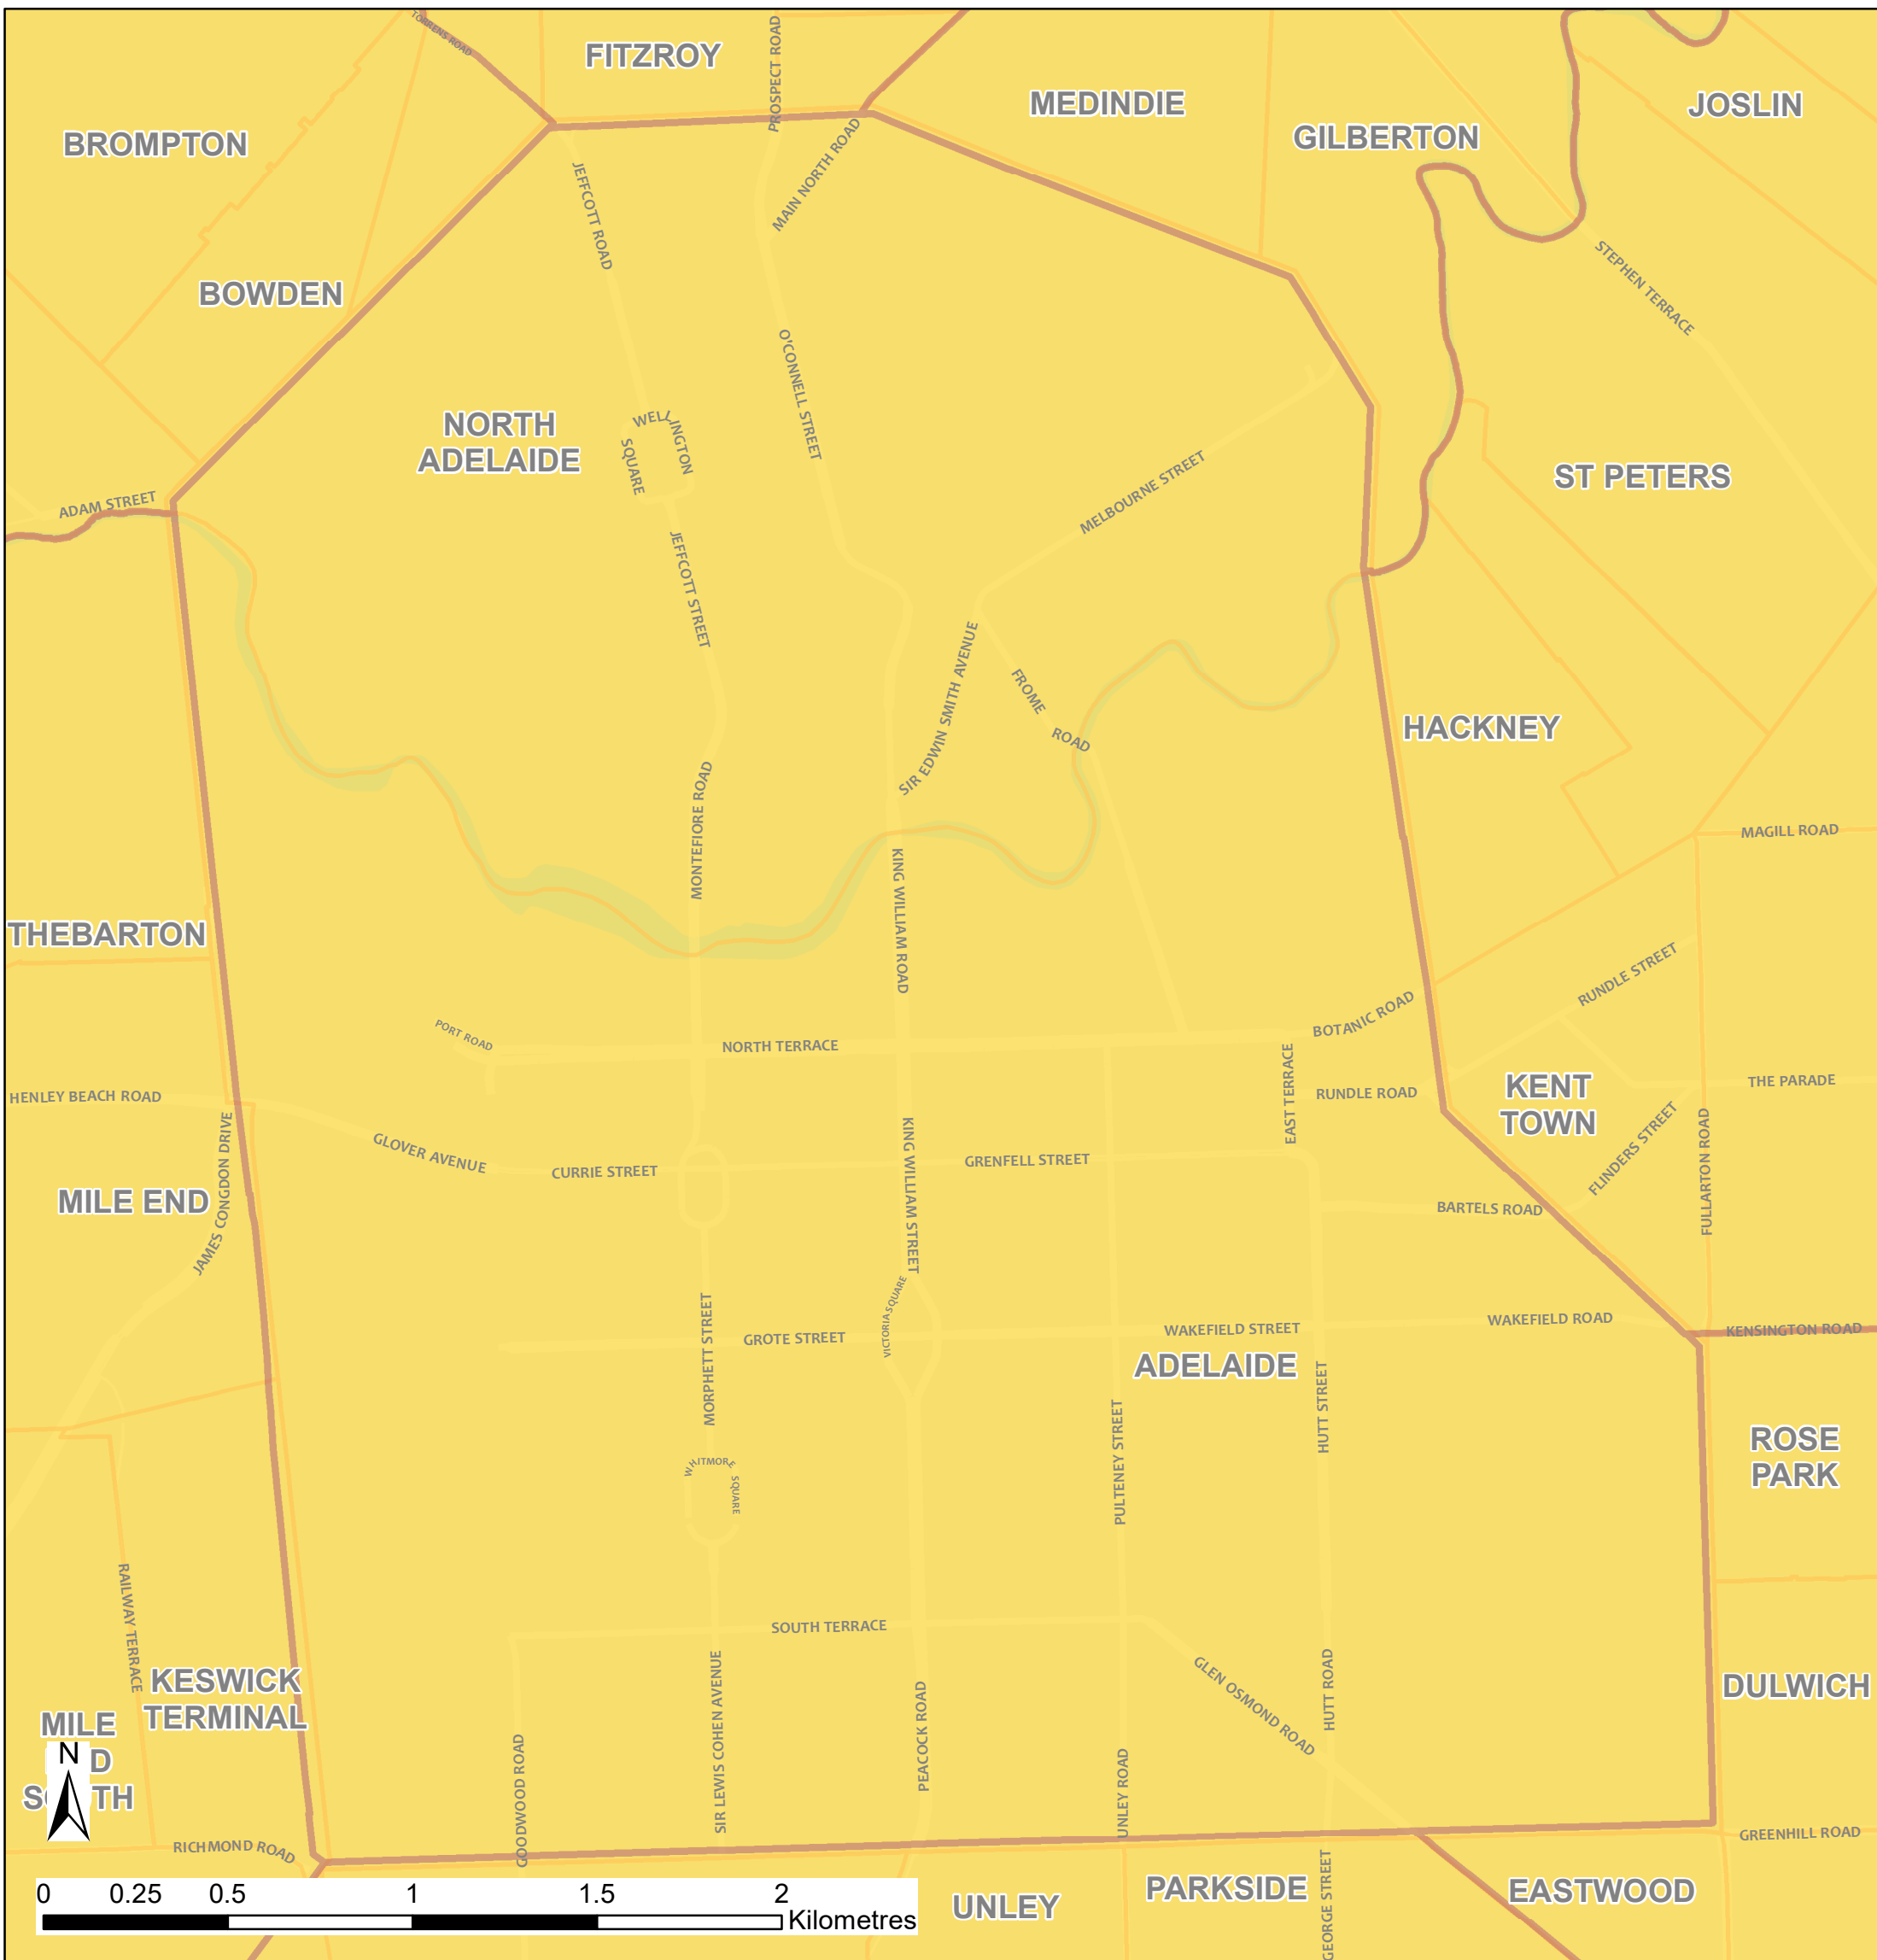

Adelaide City Council Bushfire Safer Place

Council: Adelaide City Council Bushfire Safer Place Local Government Area Suburb Boundary

Fire Ban District: Adelaide Metropolitan

This Bushfire Safer Place is considered to be relatively safe from fire due to its low levels of fuel. Although the CFS has taken every care and precaution in identifying this area it will be subjected to spark and ember attack in the event of a fire.

It is recommended that you identify several Bushfire Safer Places when creating your personal Bushfire Survival Plan. Templates for Bushfire Survival Plans are available from the CFS website.

Map produced: February 2018