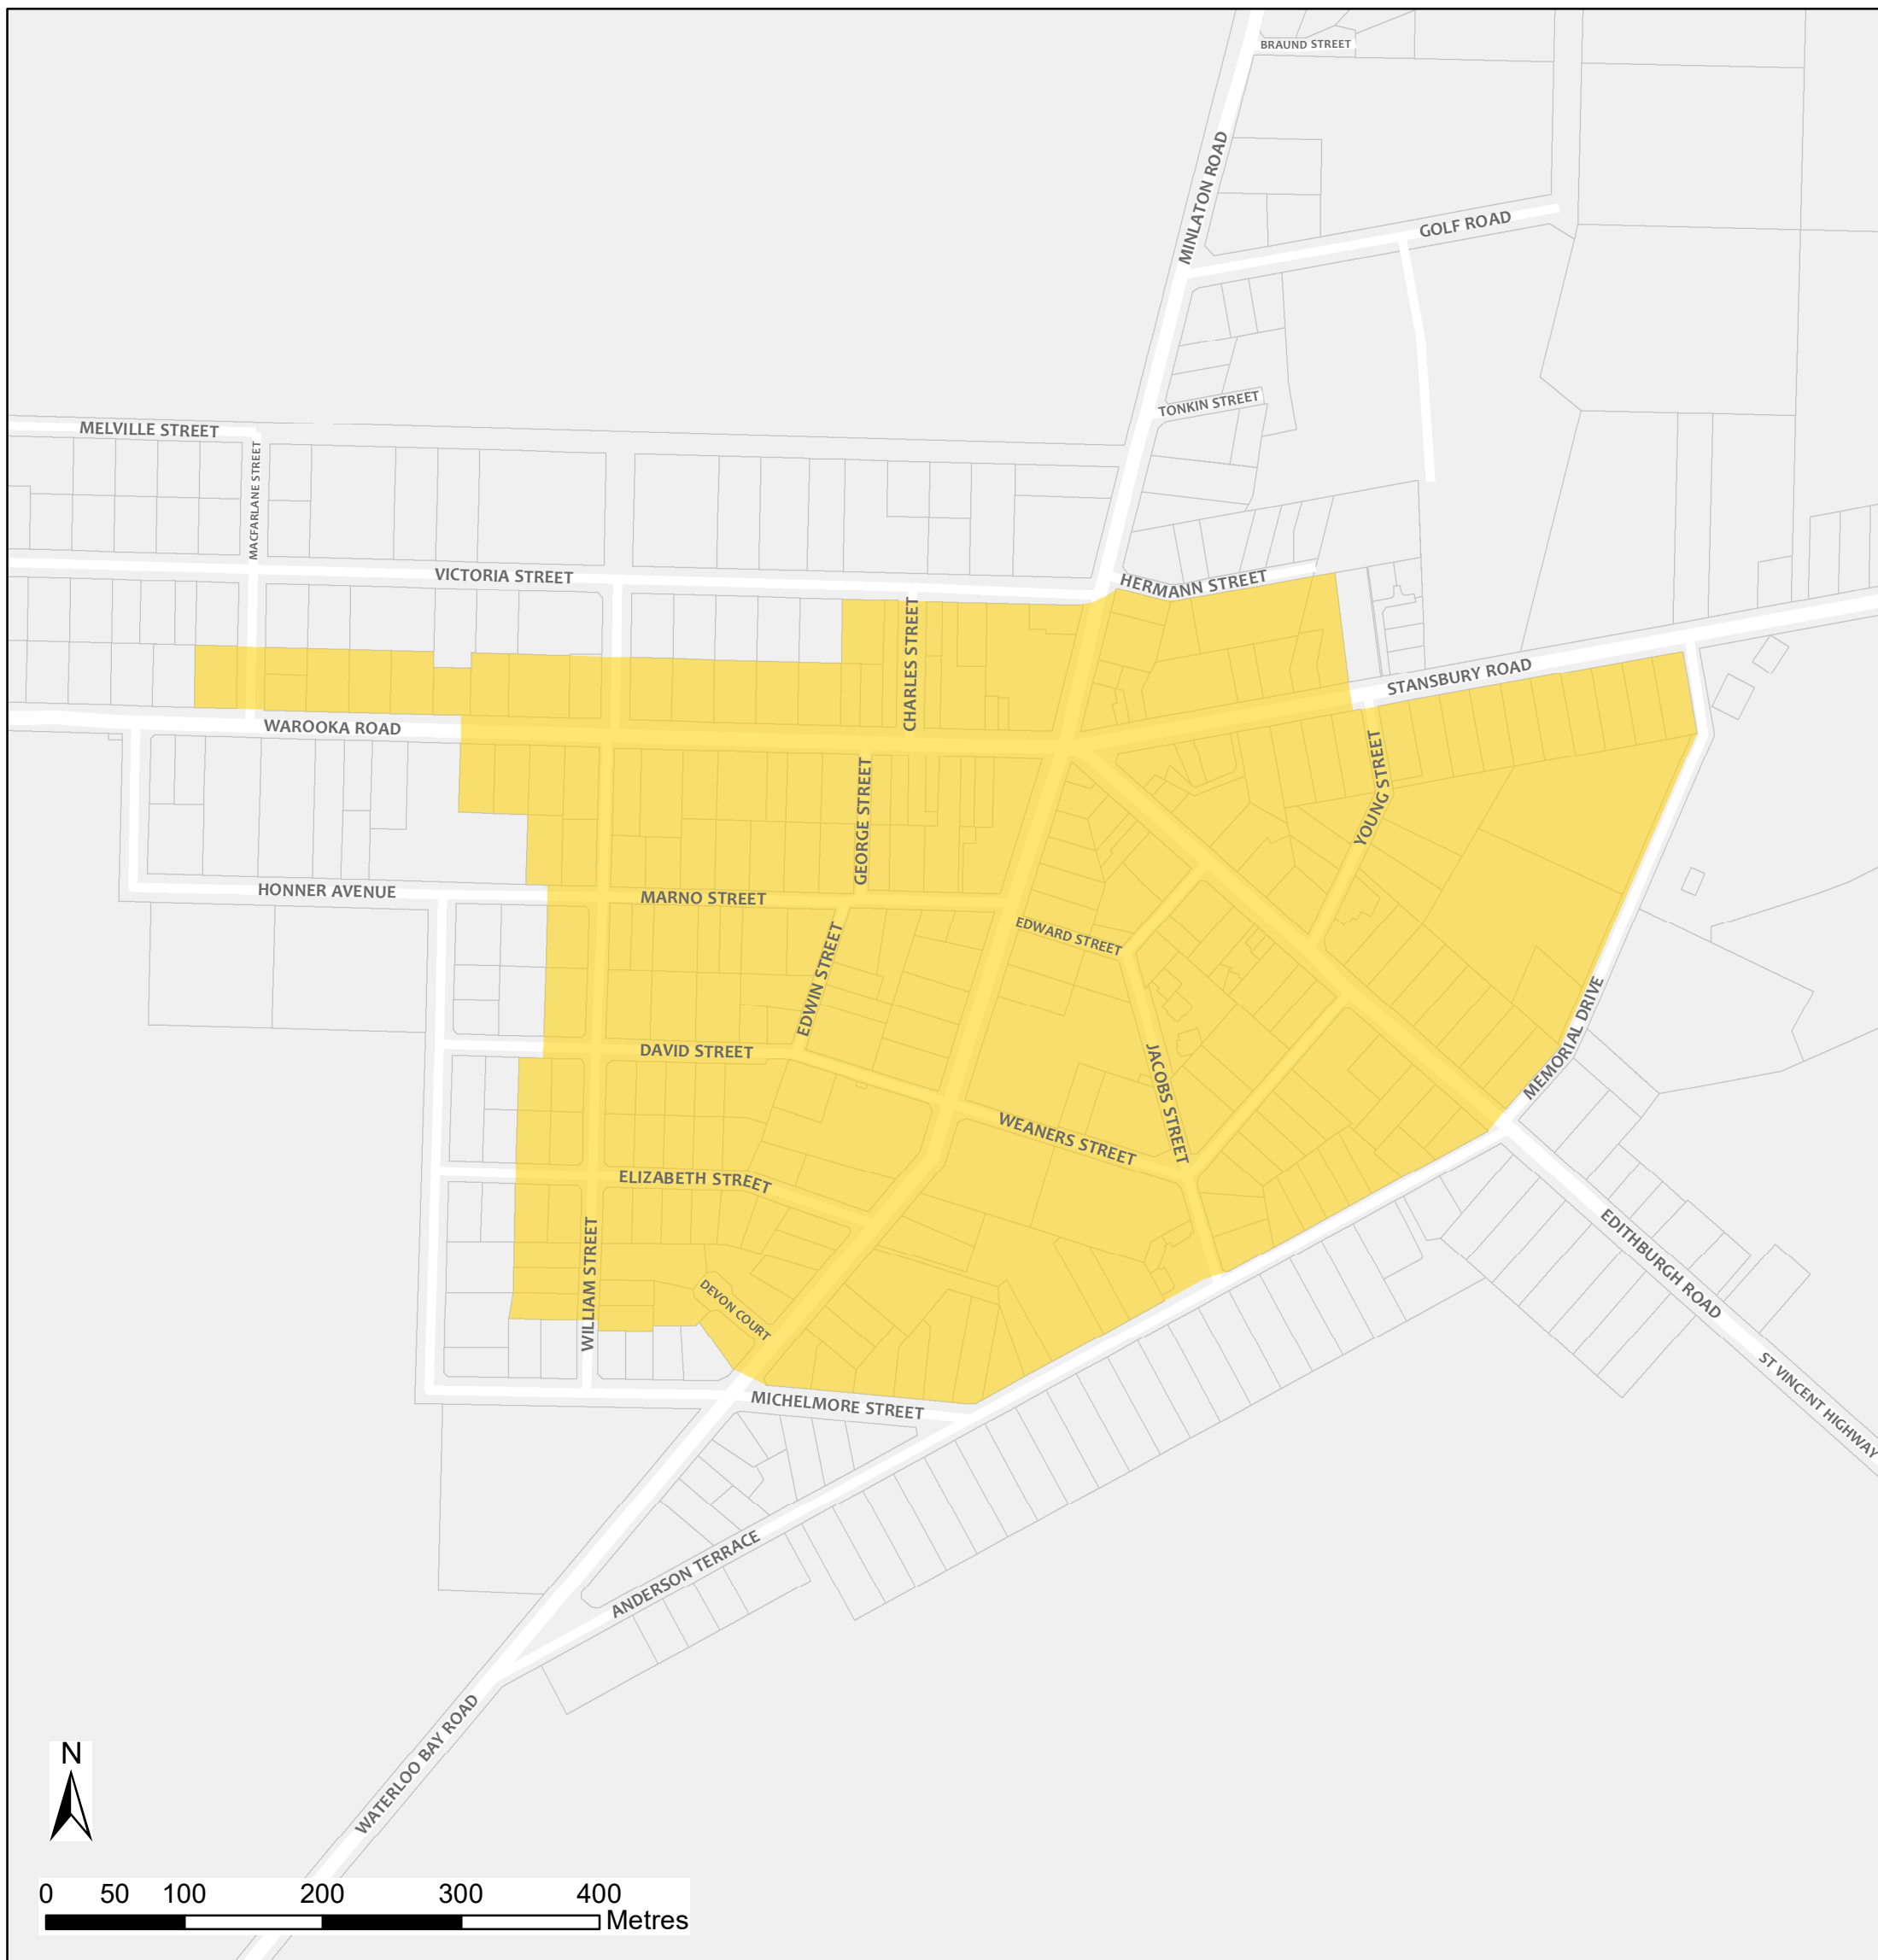

Yorketown Bushfire Safer Place

Council: Yorke Peninsula Council
Fire Ban District: Yorke Peninsula

 Bushfire Safer Place  Property Cadastre

This Bushfire Safer Place is considered to be relatively safe from fire due to its low levels of fuel. Although the CFS has taken every care and precaution in identifying this area it will be subjected to spark and ember attack in the event of a fire.

It is recommended that you identify several Bushfire Safer Places when creating your personal Bushfire Survival Plan. Templates for Bushfire Survival Plans are available from the CFS website.

Map produced: February 2018