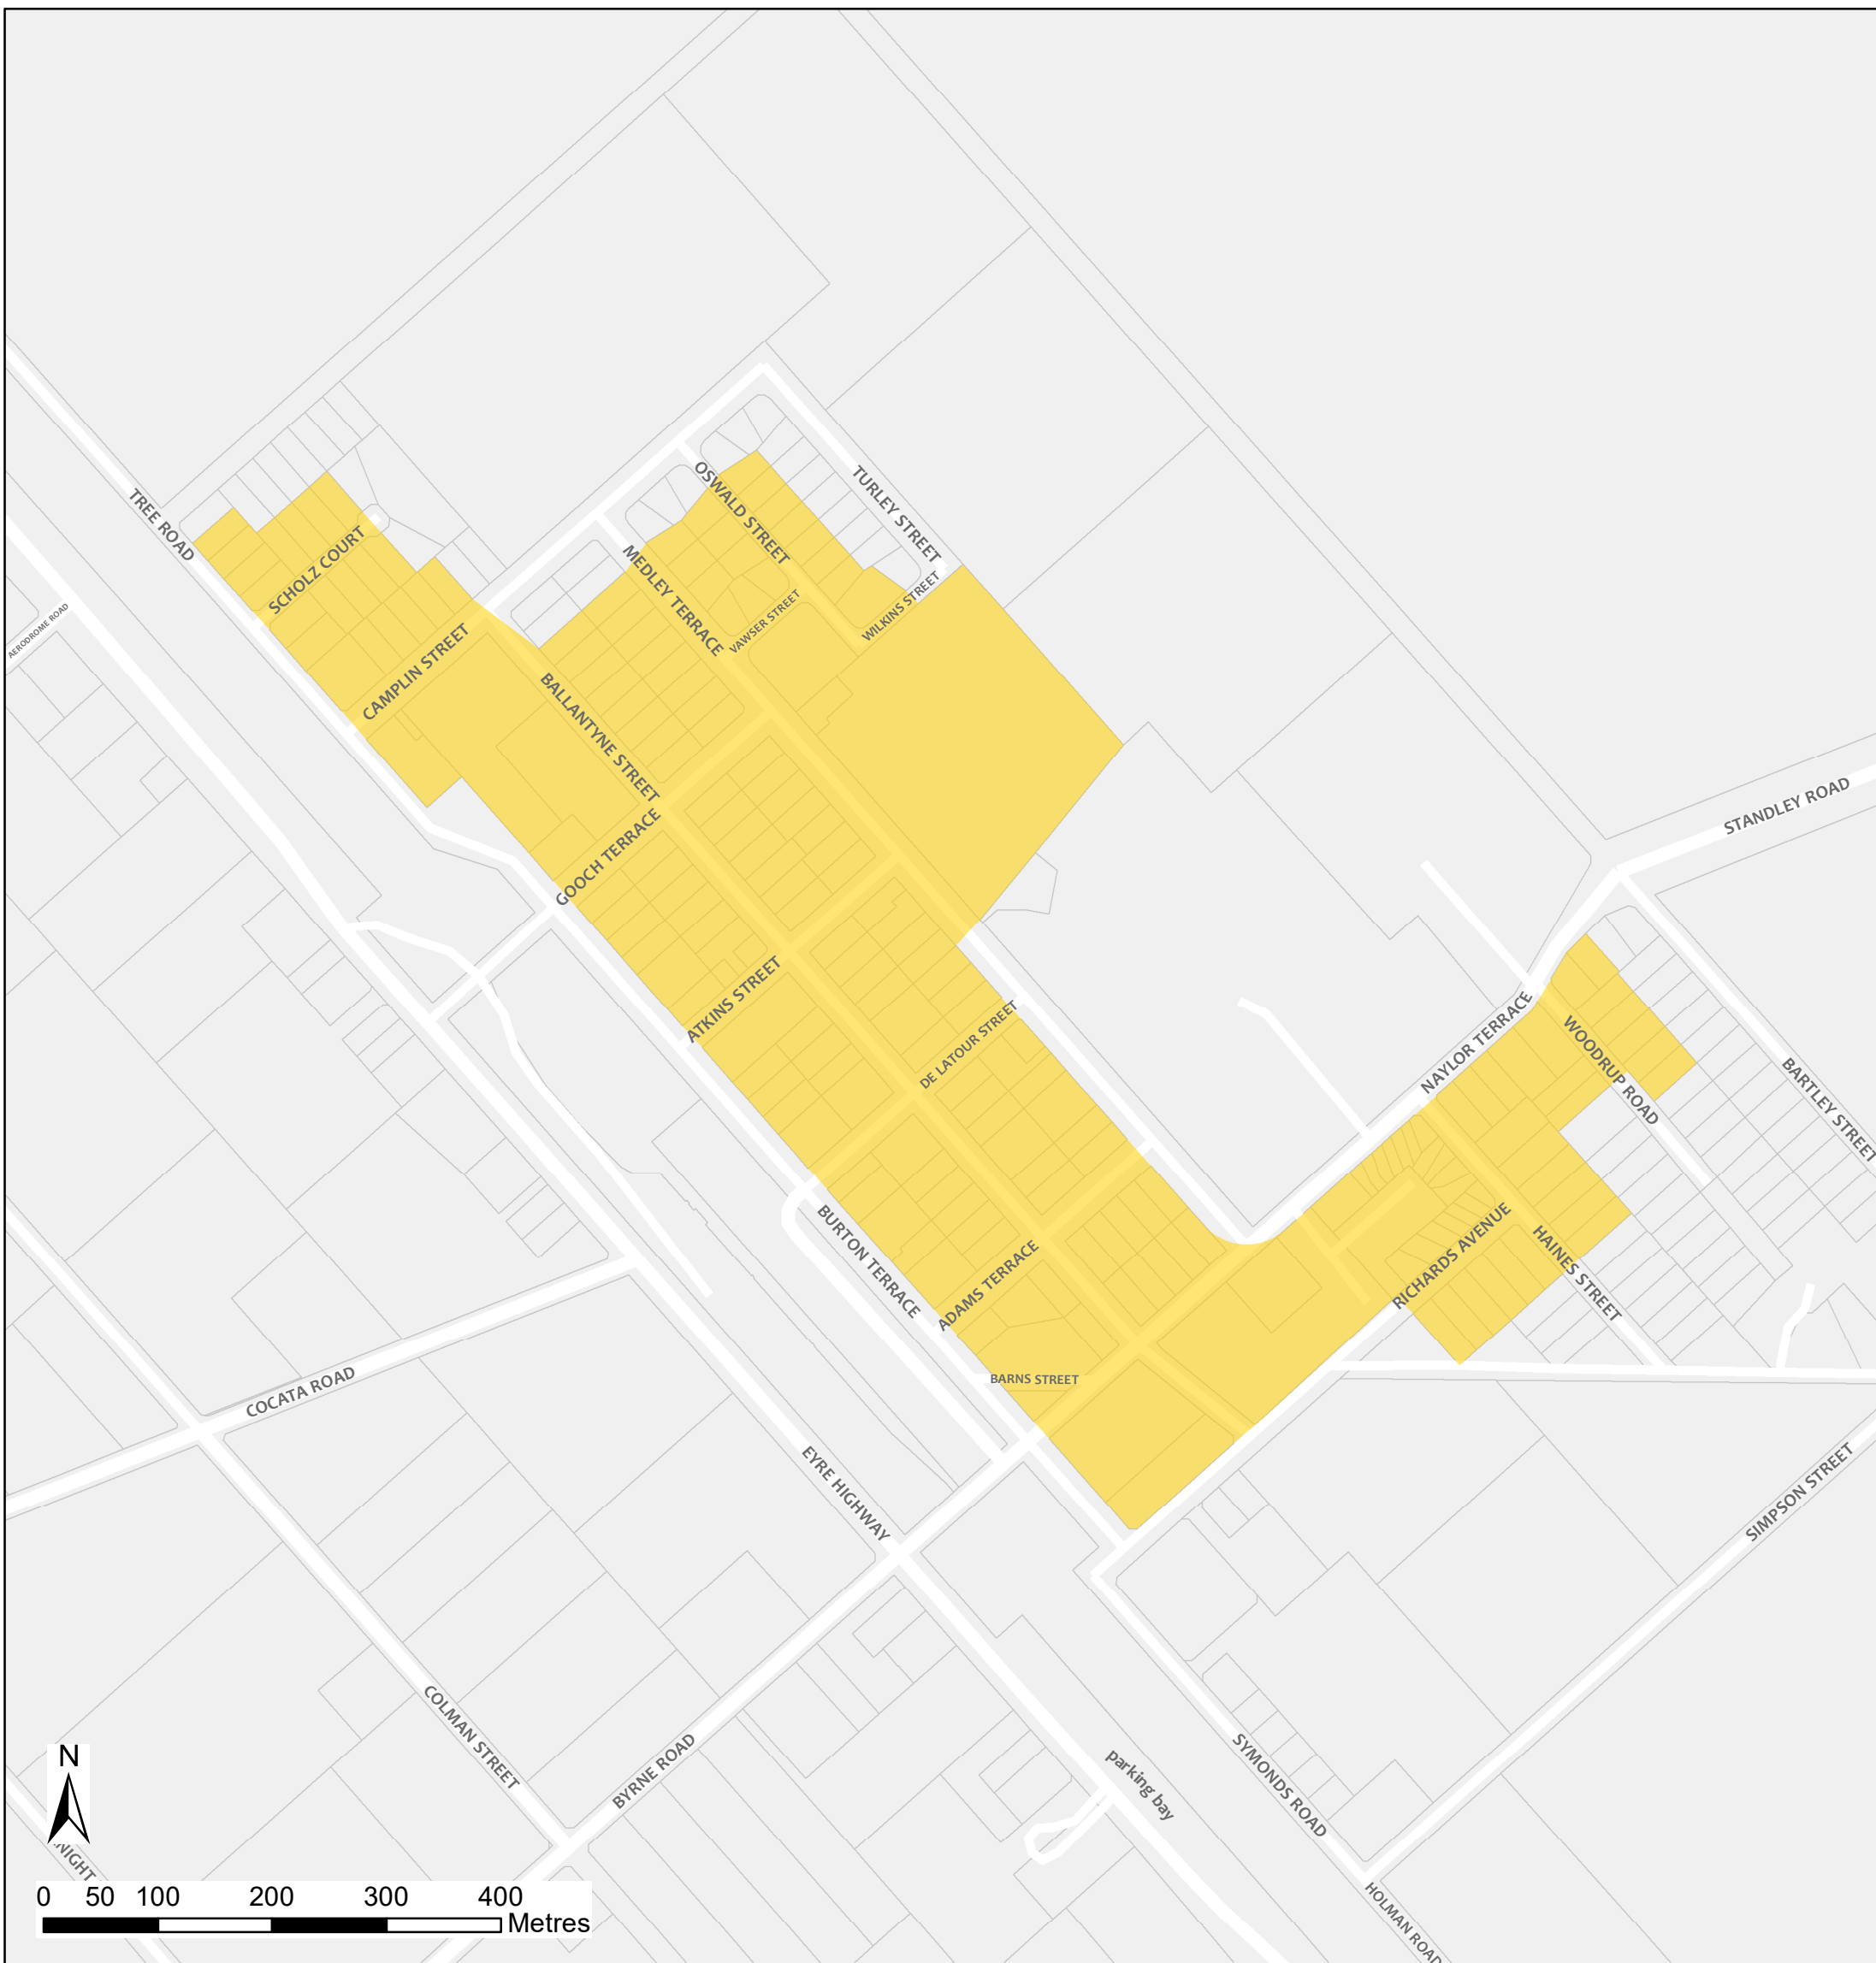

# Wudinna Bushfire Safer Place

Council: Wudinna District Council  
Fire Ban District: West Coast

 Bushfire Safer Place  Property Cadastre

This Bushfire Safer Place is considered to be relatively safe from fire due to its low levels of fuel. Although the CFS has taken every care and precaution in identifying this area it will be subjected to spark and ember attack in the event of a fire.

It is recommended that you identify several Bushfire Safer Places when creating your personal Bushfire Survival Plan. Templates for Bushfire Survival Plans are available from the CFS website.

Map produced: February 2018