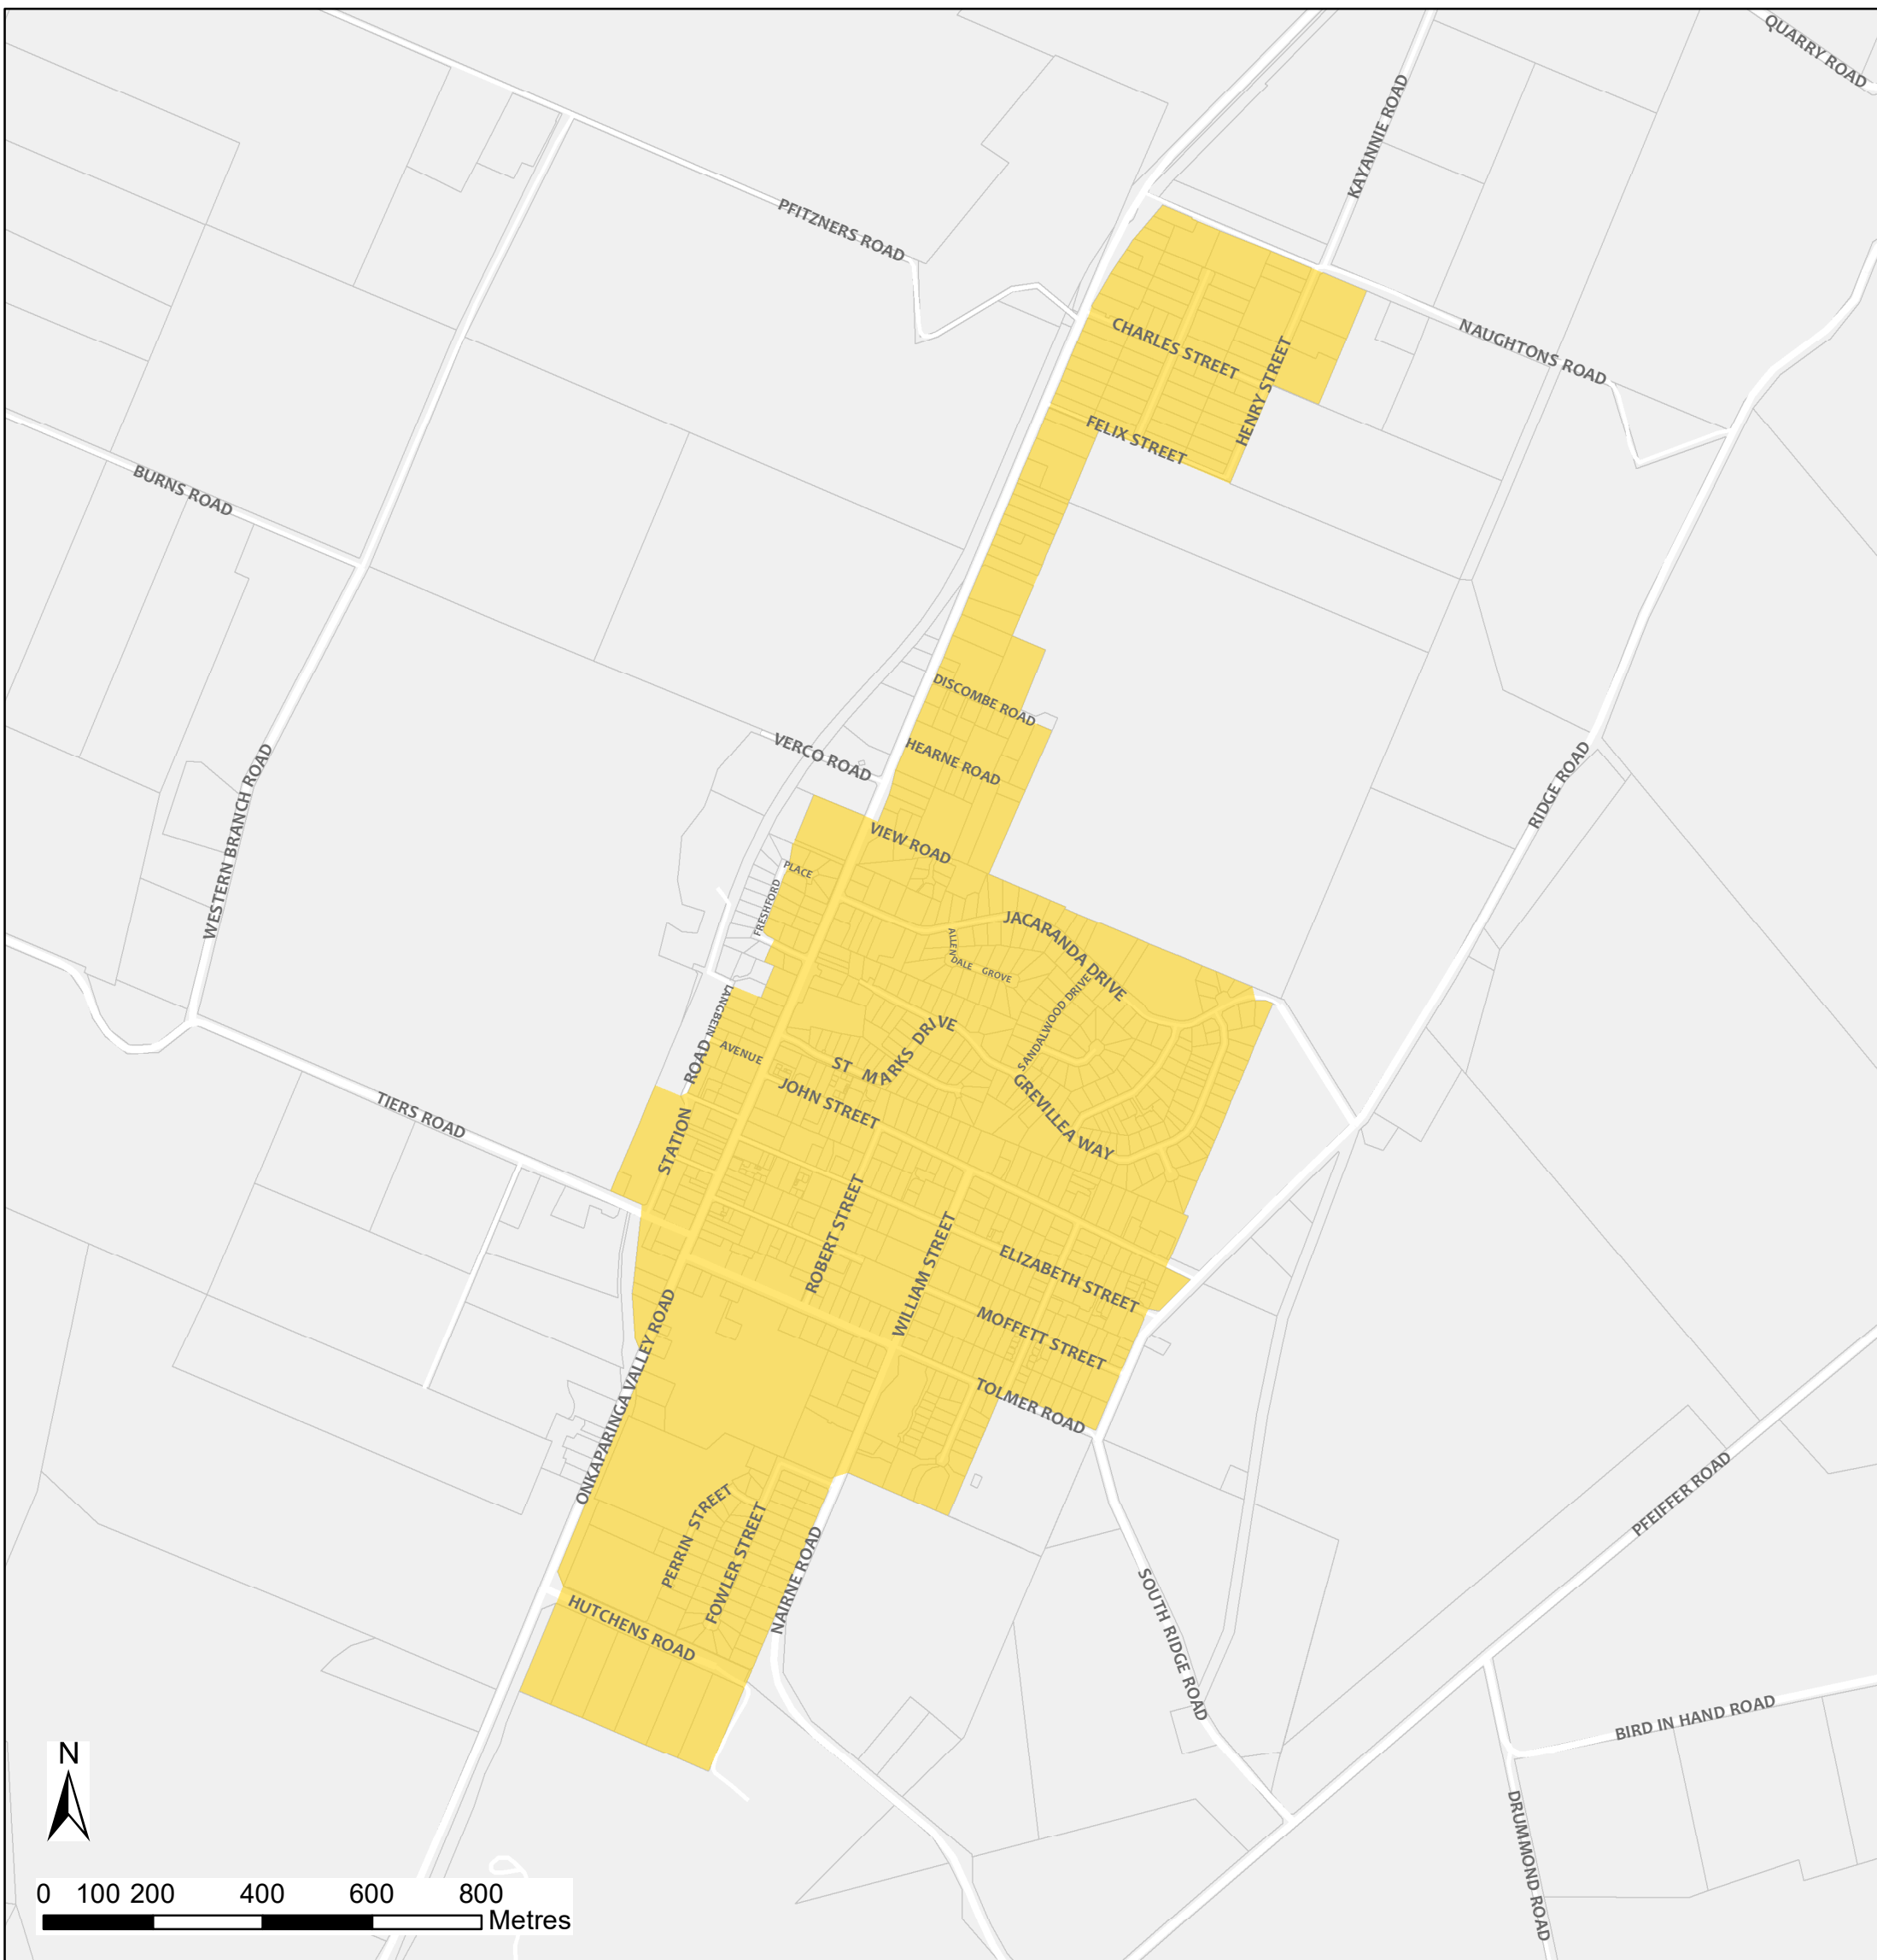

Woodside Bushfire Safer Place

Council: Adelaide Hills Council
Fire Ban District: Mount Lofty Ranges

 Bushfire Safer Place  Property Cadastre

This Bushfire Safer Place is considered to be relatively safe from fire due to its low levels of fuel. Although the CFS has taken every care and precaution in identifying this area it will be subjected to spark and ember attack in the event of a fire.

It is recommended that you identify several Bushfire Safer Places when creating your personal Bushfire Survival Plan. Templates for Bushfire Survival Plans are available from the CFS website.

Map produced: February 2018