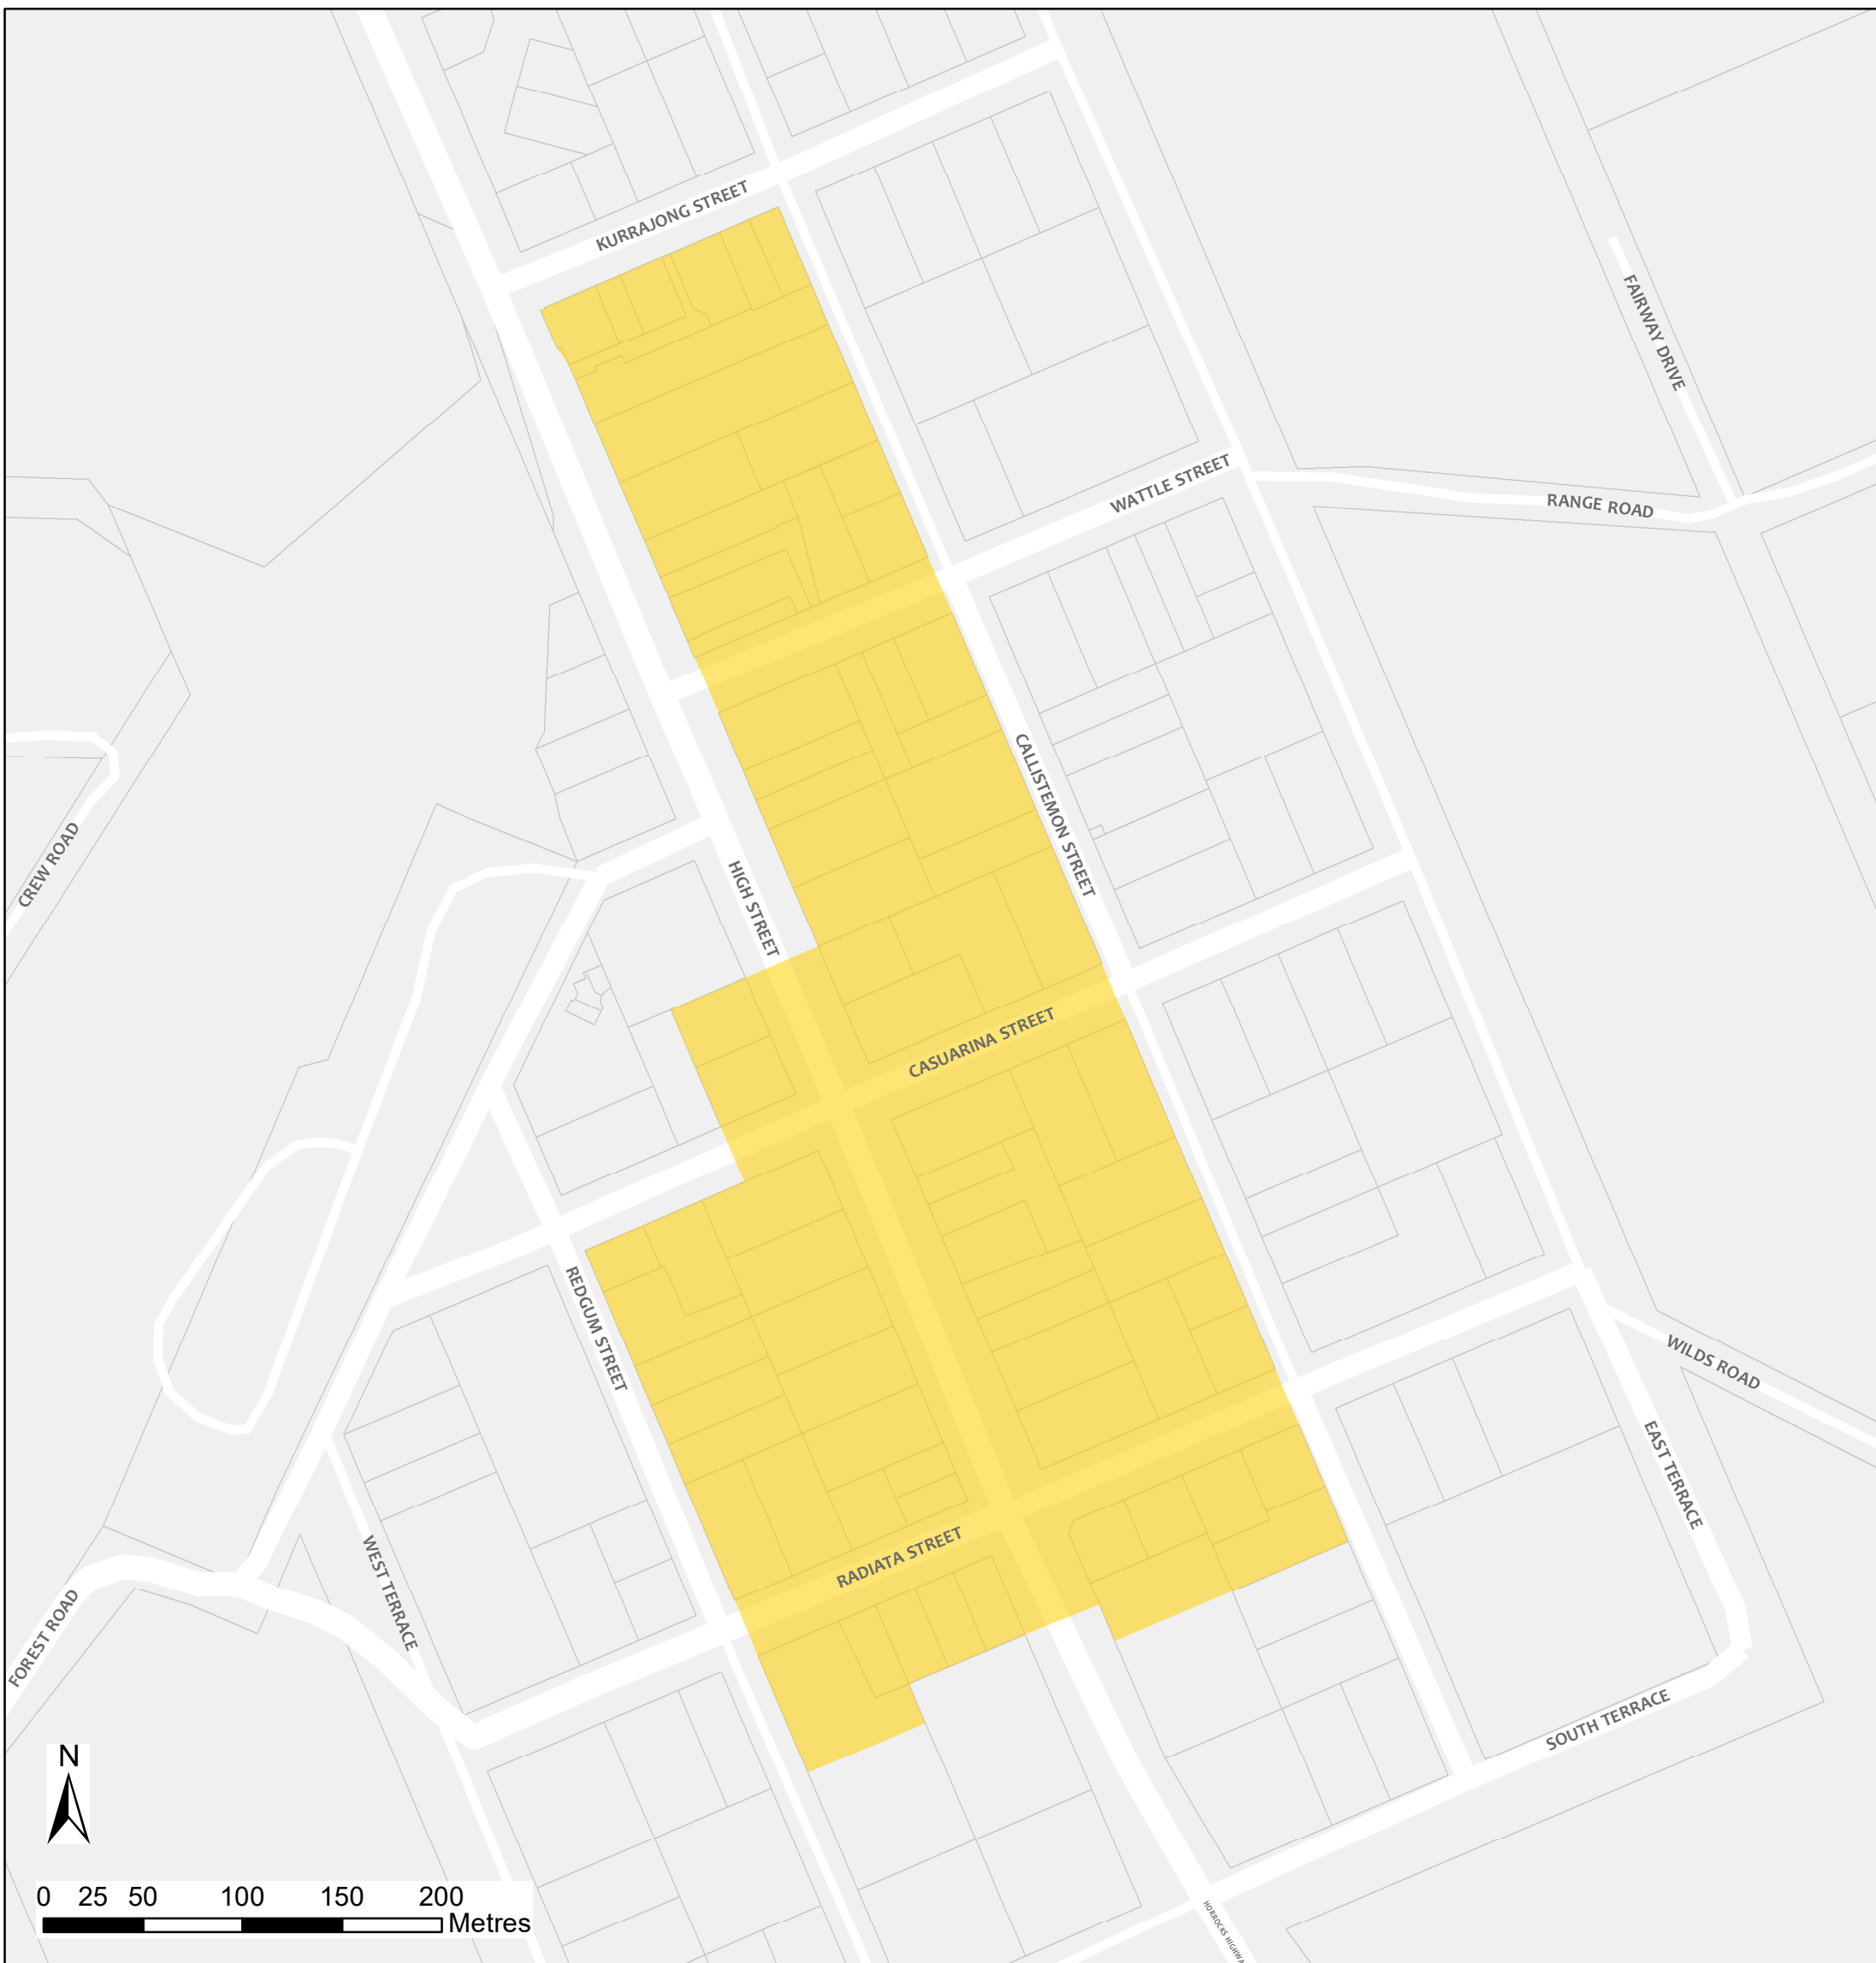

# Wirrabara Bushfire Safer Place

Council: The District Council of Mount Remarkable  
Fire Ban District: Flinders

 Bushfire Safer Place  Property Cadastre

This Bushfire Safer Place is considered to be relatively safe from fire due to its low levels of fuel. Although the CFS has taken every care and precaution in identifying this area it will be subjected to spark and ember attack in the event of a fire.

It is recommended that you identify several Bushfire Safer Places when creating your personal Bushfire Survival Plan. Templates for Bushfire Survival Plans are available from the CFS website.

Map produced: February 2018