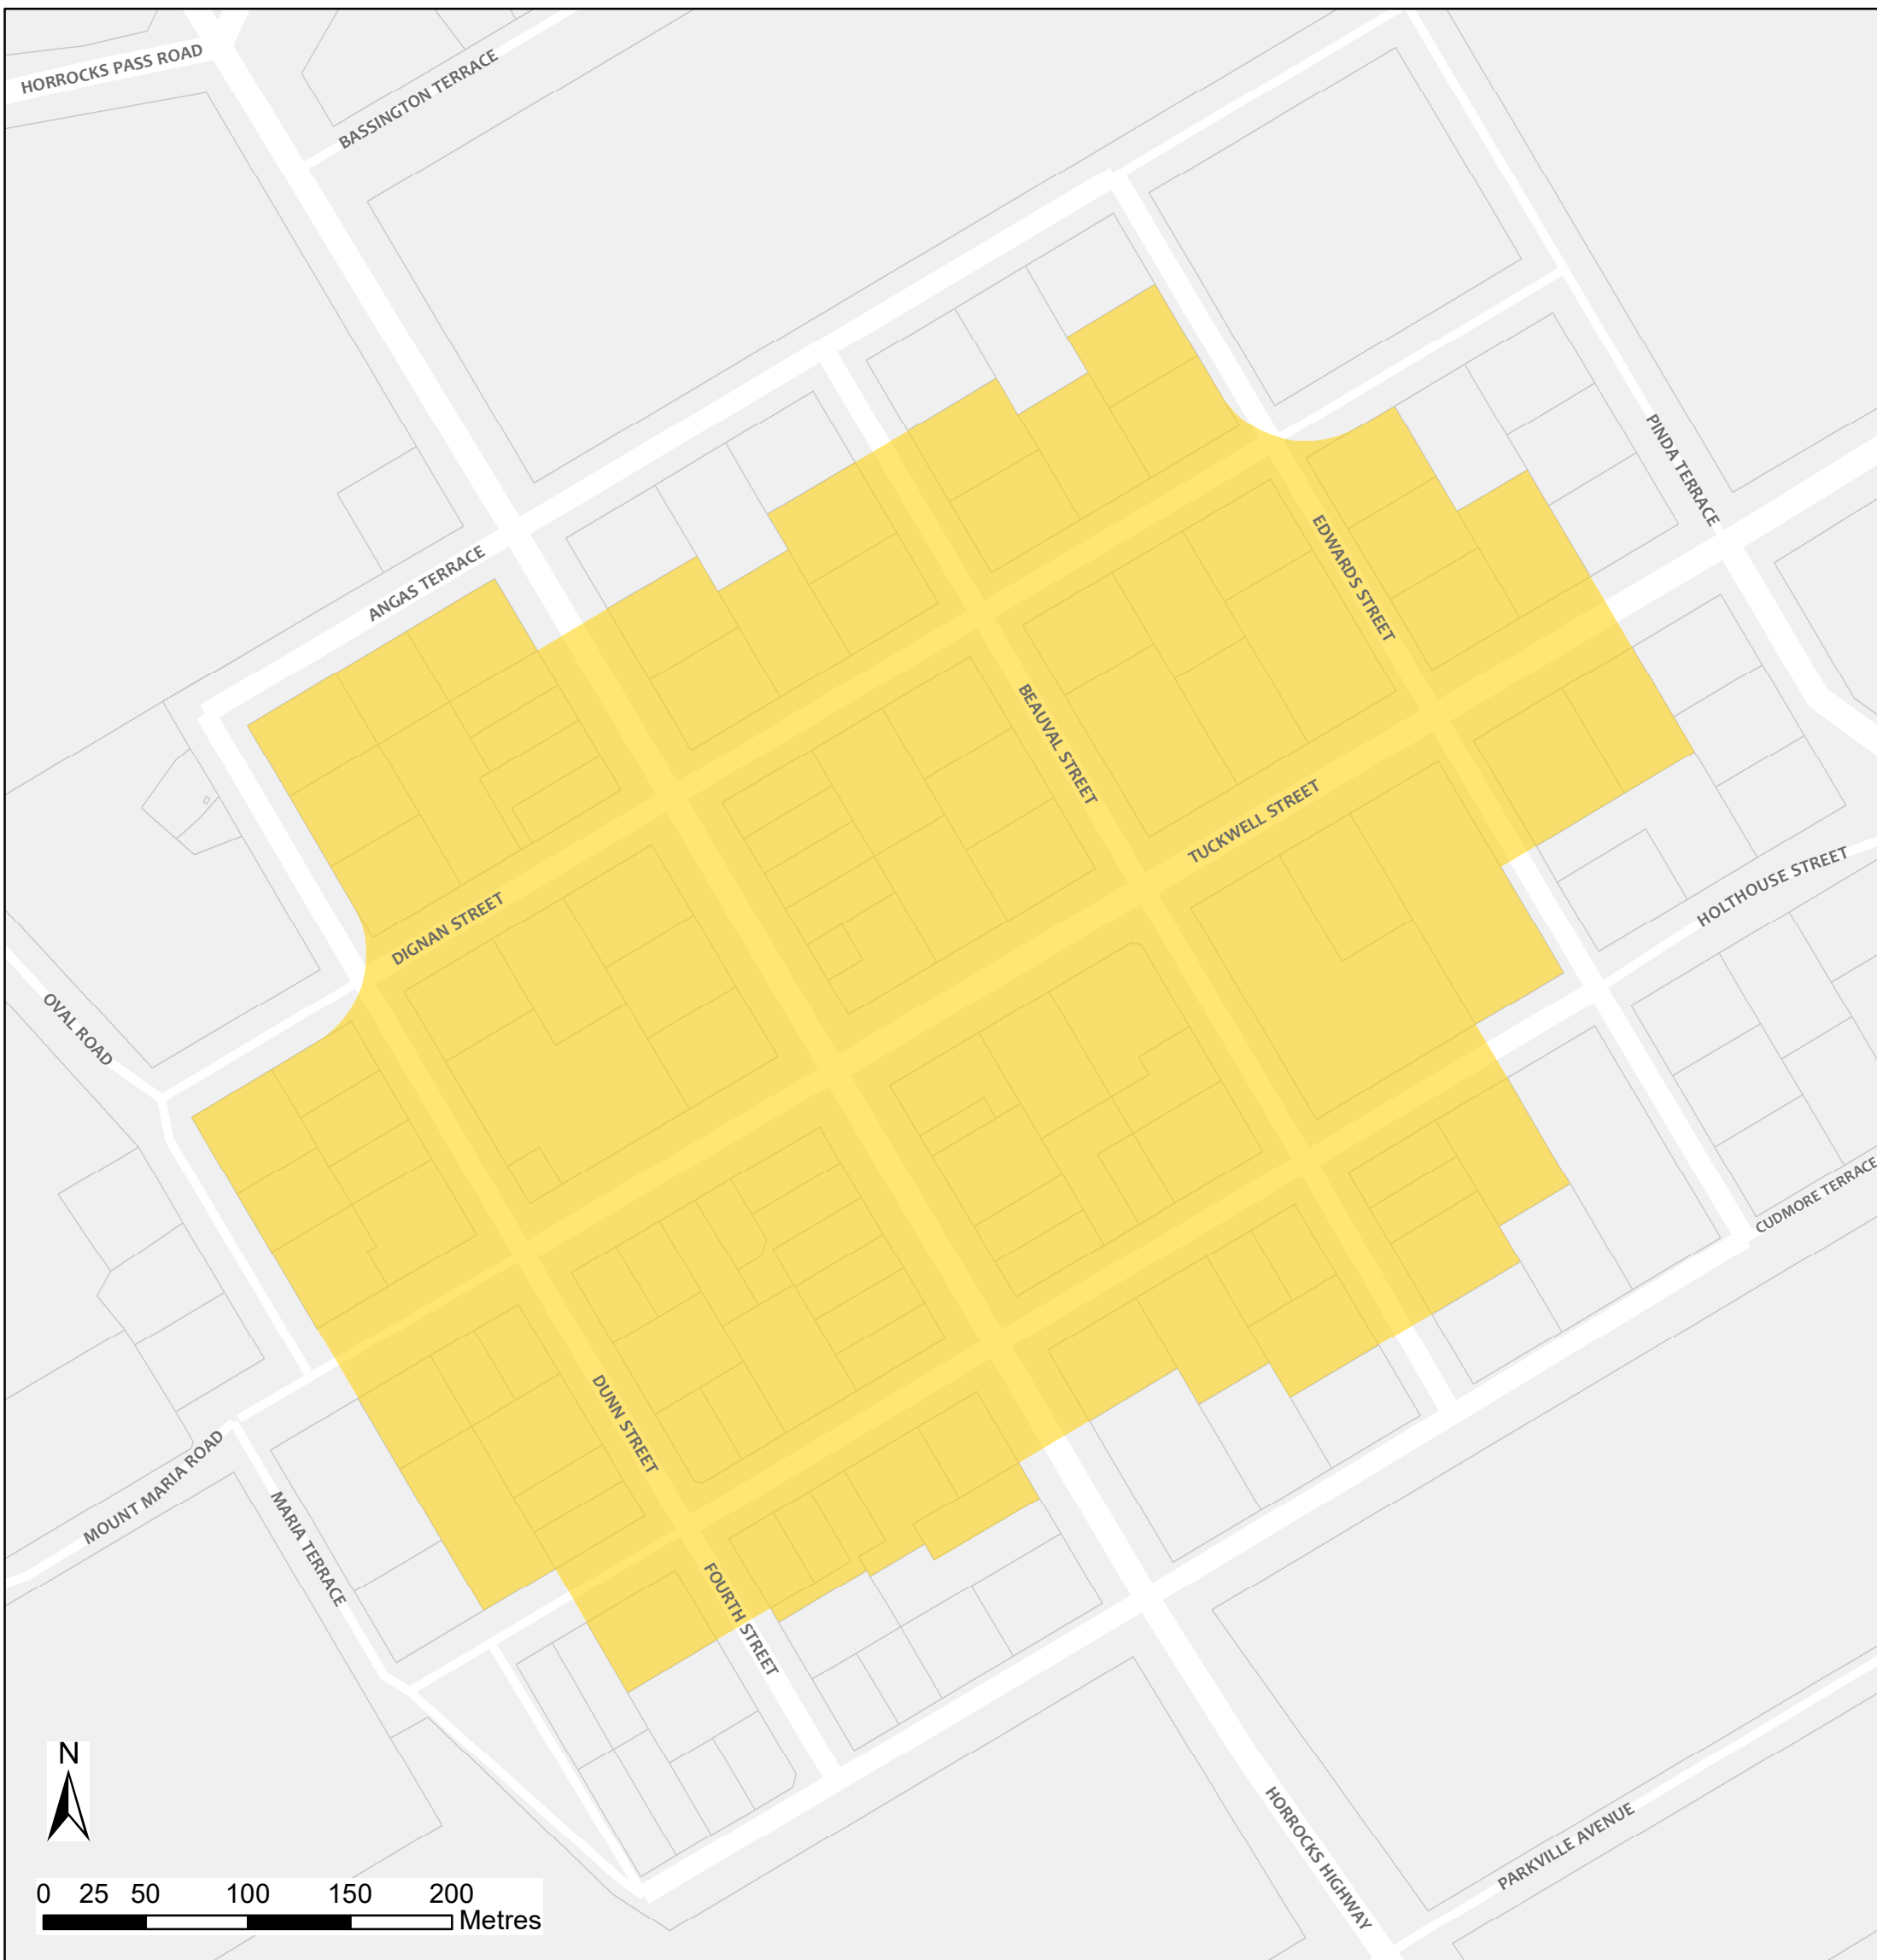

# Wilmington Bushfire Safer Place

Council: The District Council of Mount Remarkable  
Fire Ban District: Flinders

 Bushfire Safer Place  Property Cadastre

This Bushfire Safer Place is considered to be relatively safe from fire due to its low levels of fuel. Although the CFS has taken every care and precaution in identifying this area it will be subjected to spark and ember attack in the event of a fire.

It is recommended that you identify several Bushfire Safer Places when creating your personal Bushfire Survival Plan. Templates for Bushfire Survival Plans are available from the CFS website.

Map produced: February 2018