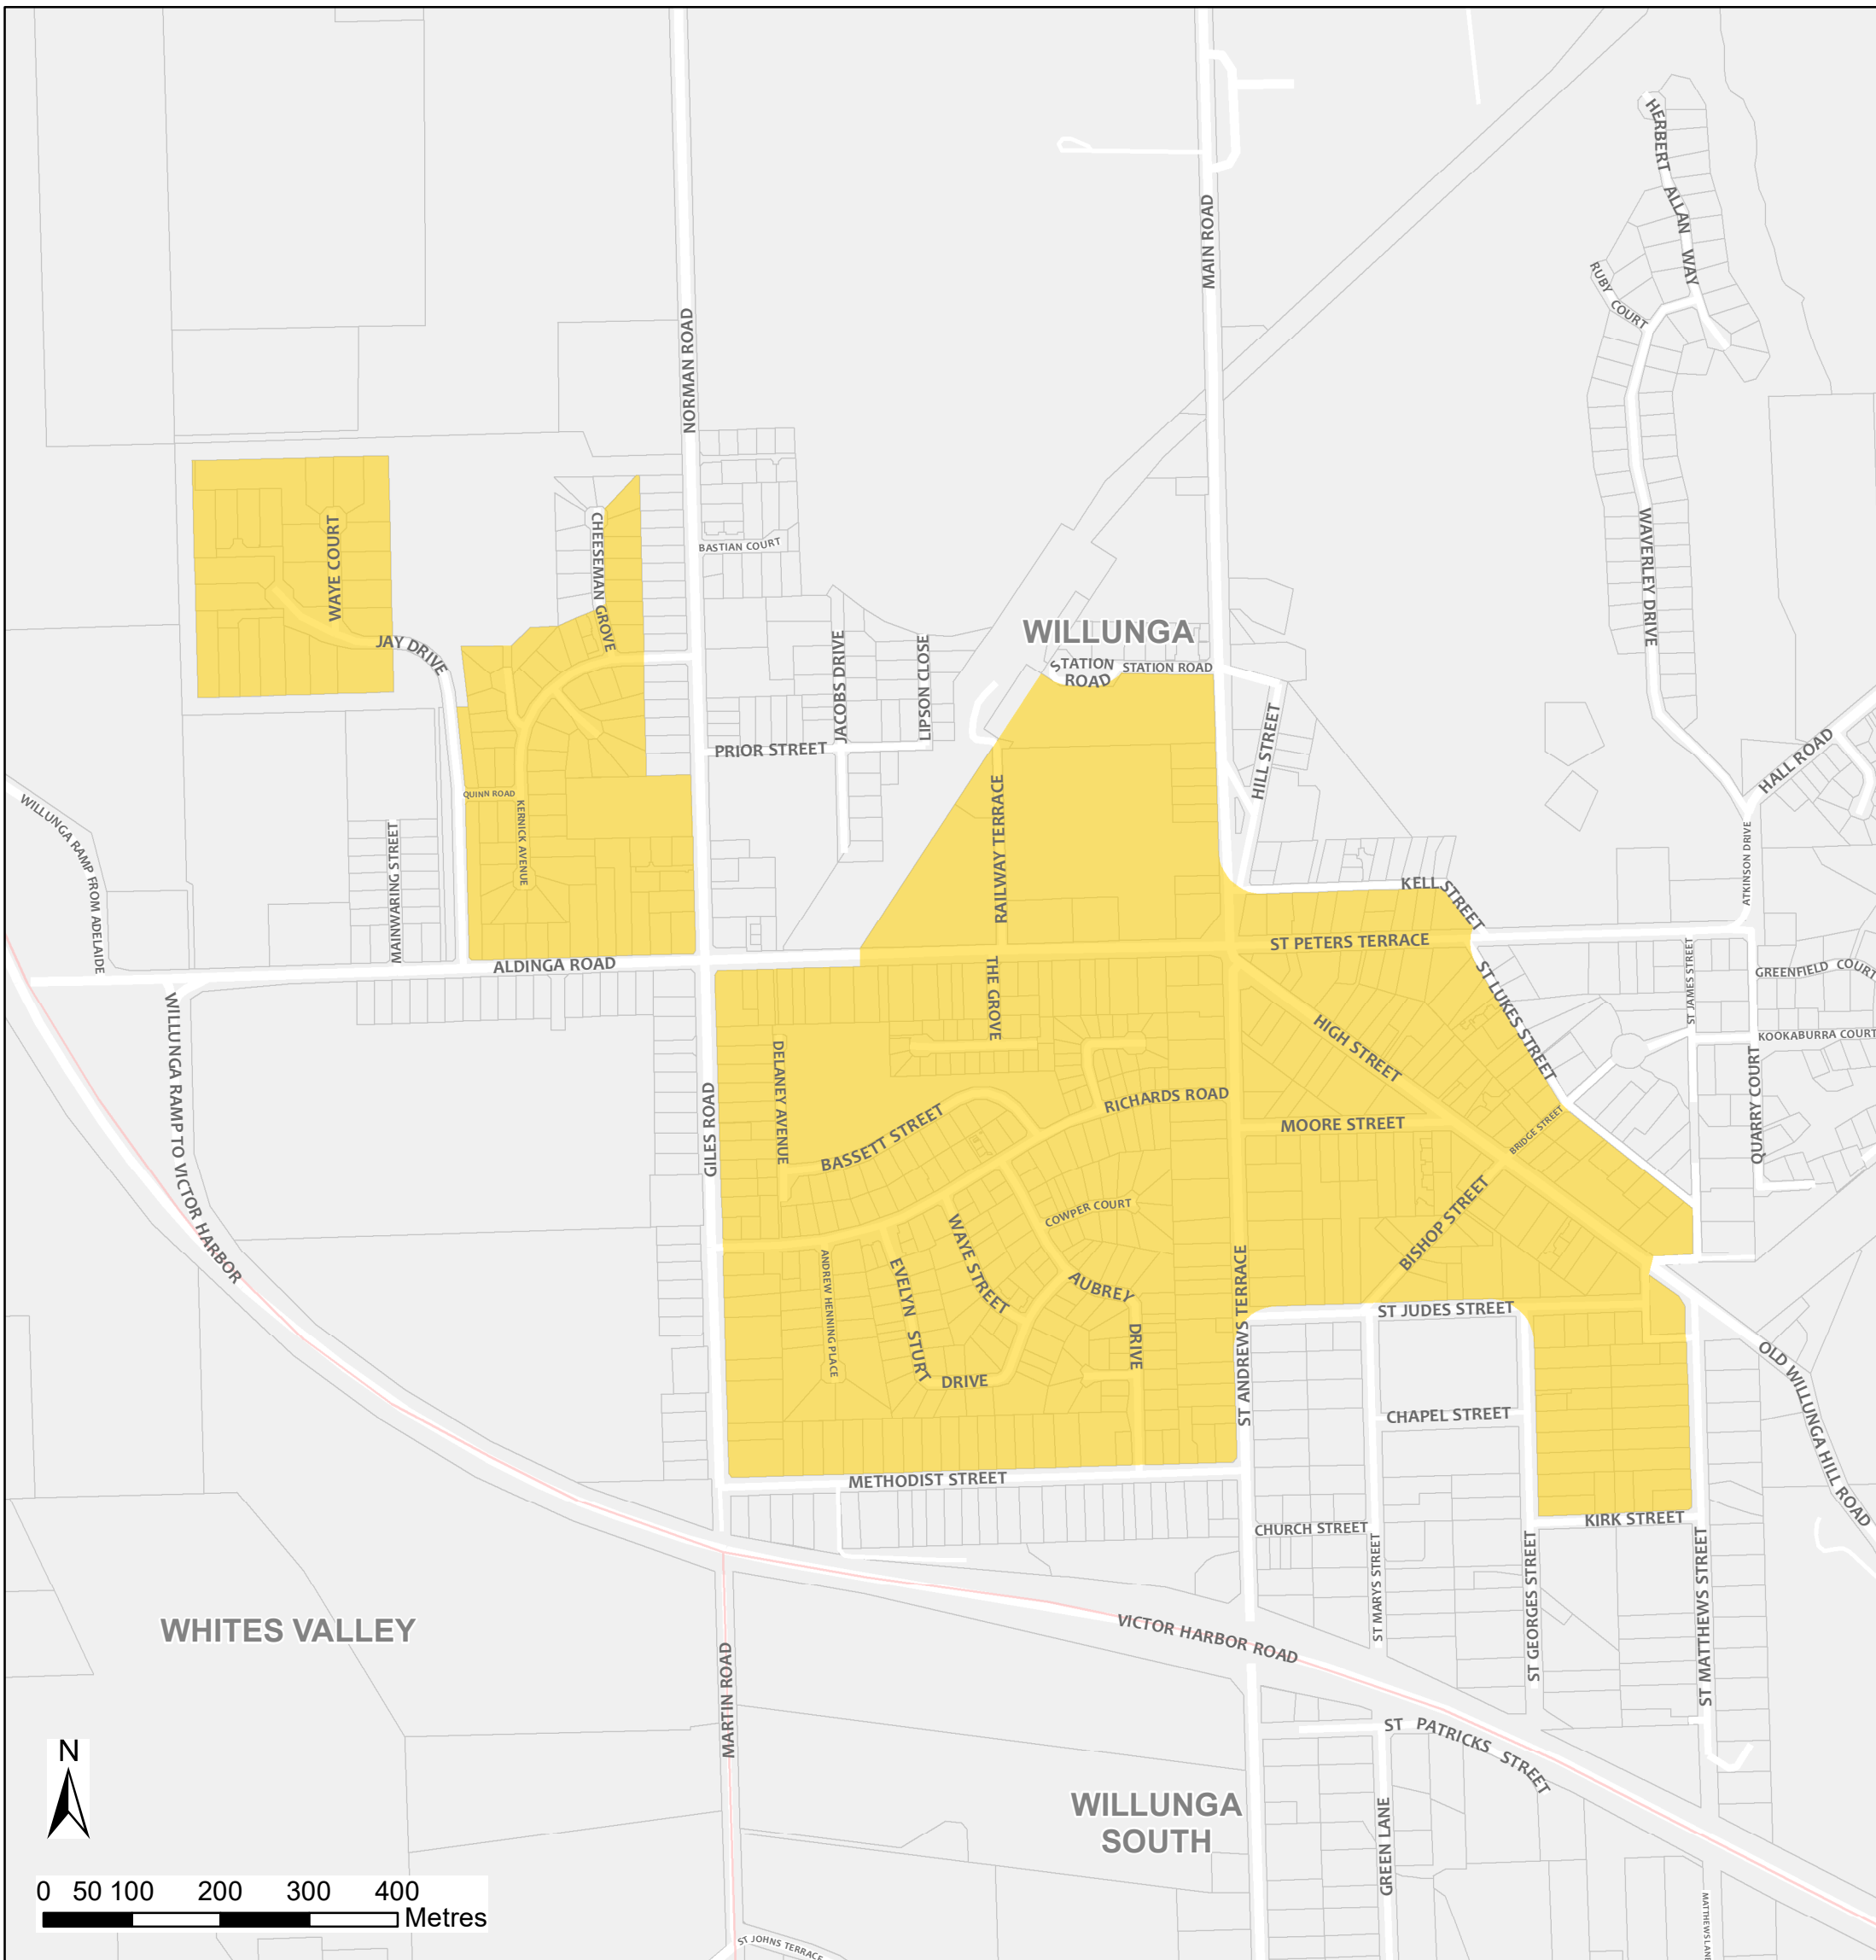

Willunga Bushfire Safer Place

Council: City of Onkaparinga
Fire Ban District: Mount Lofty Ranges

 Bushfire Safer Place  Suburb Boundary  Property Cadastre

This Bushfire Safer Place is considered to be relatively safe from fire due to its low levels of fuel. Although the CFS has taken every care and precaution in identifying this area it will be subjected to spark and ember attack in the event of a fire.

It is recommended that you identify several Bushfire Safer Places when creating your personal Bushfire Survival Plan. Templates for Bushfire Survival Plans are available from the CFS website.

Map produced: February 2018