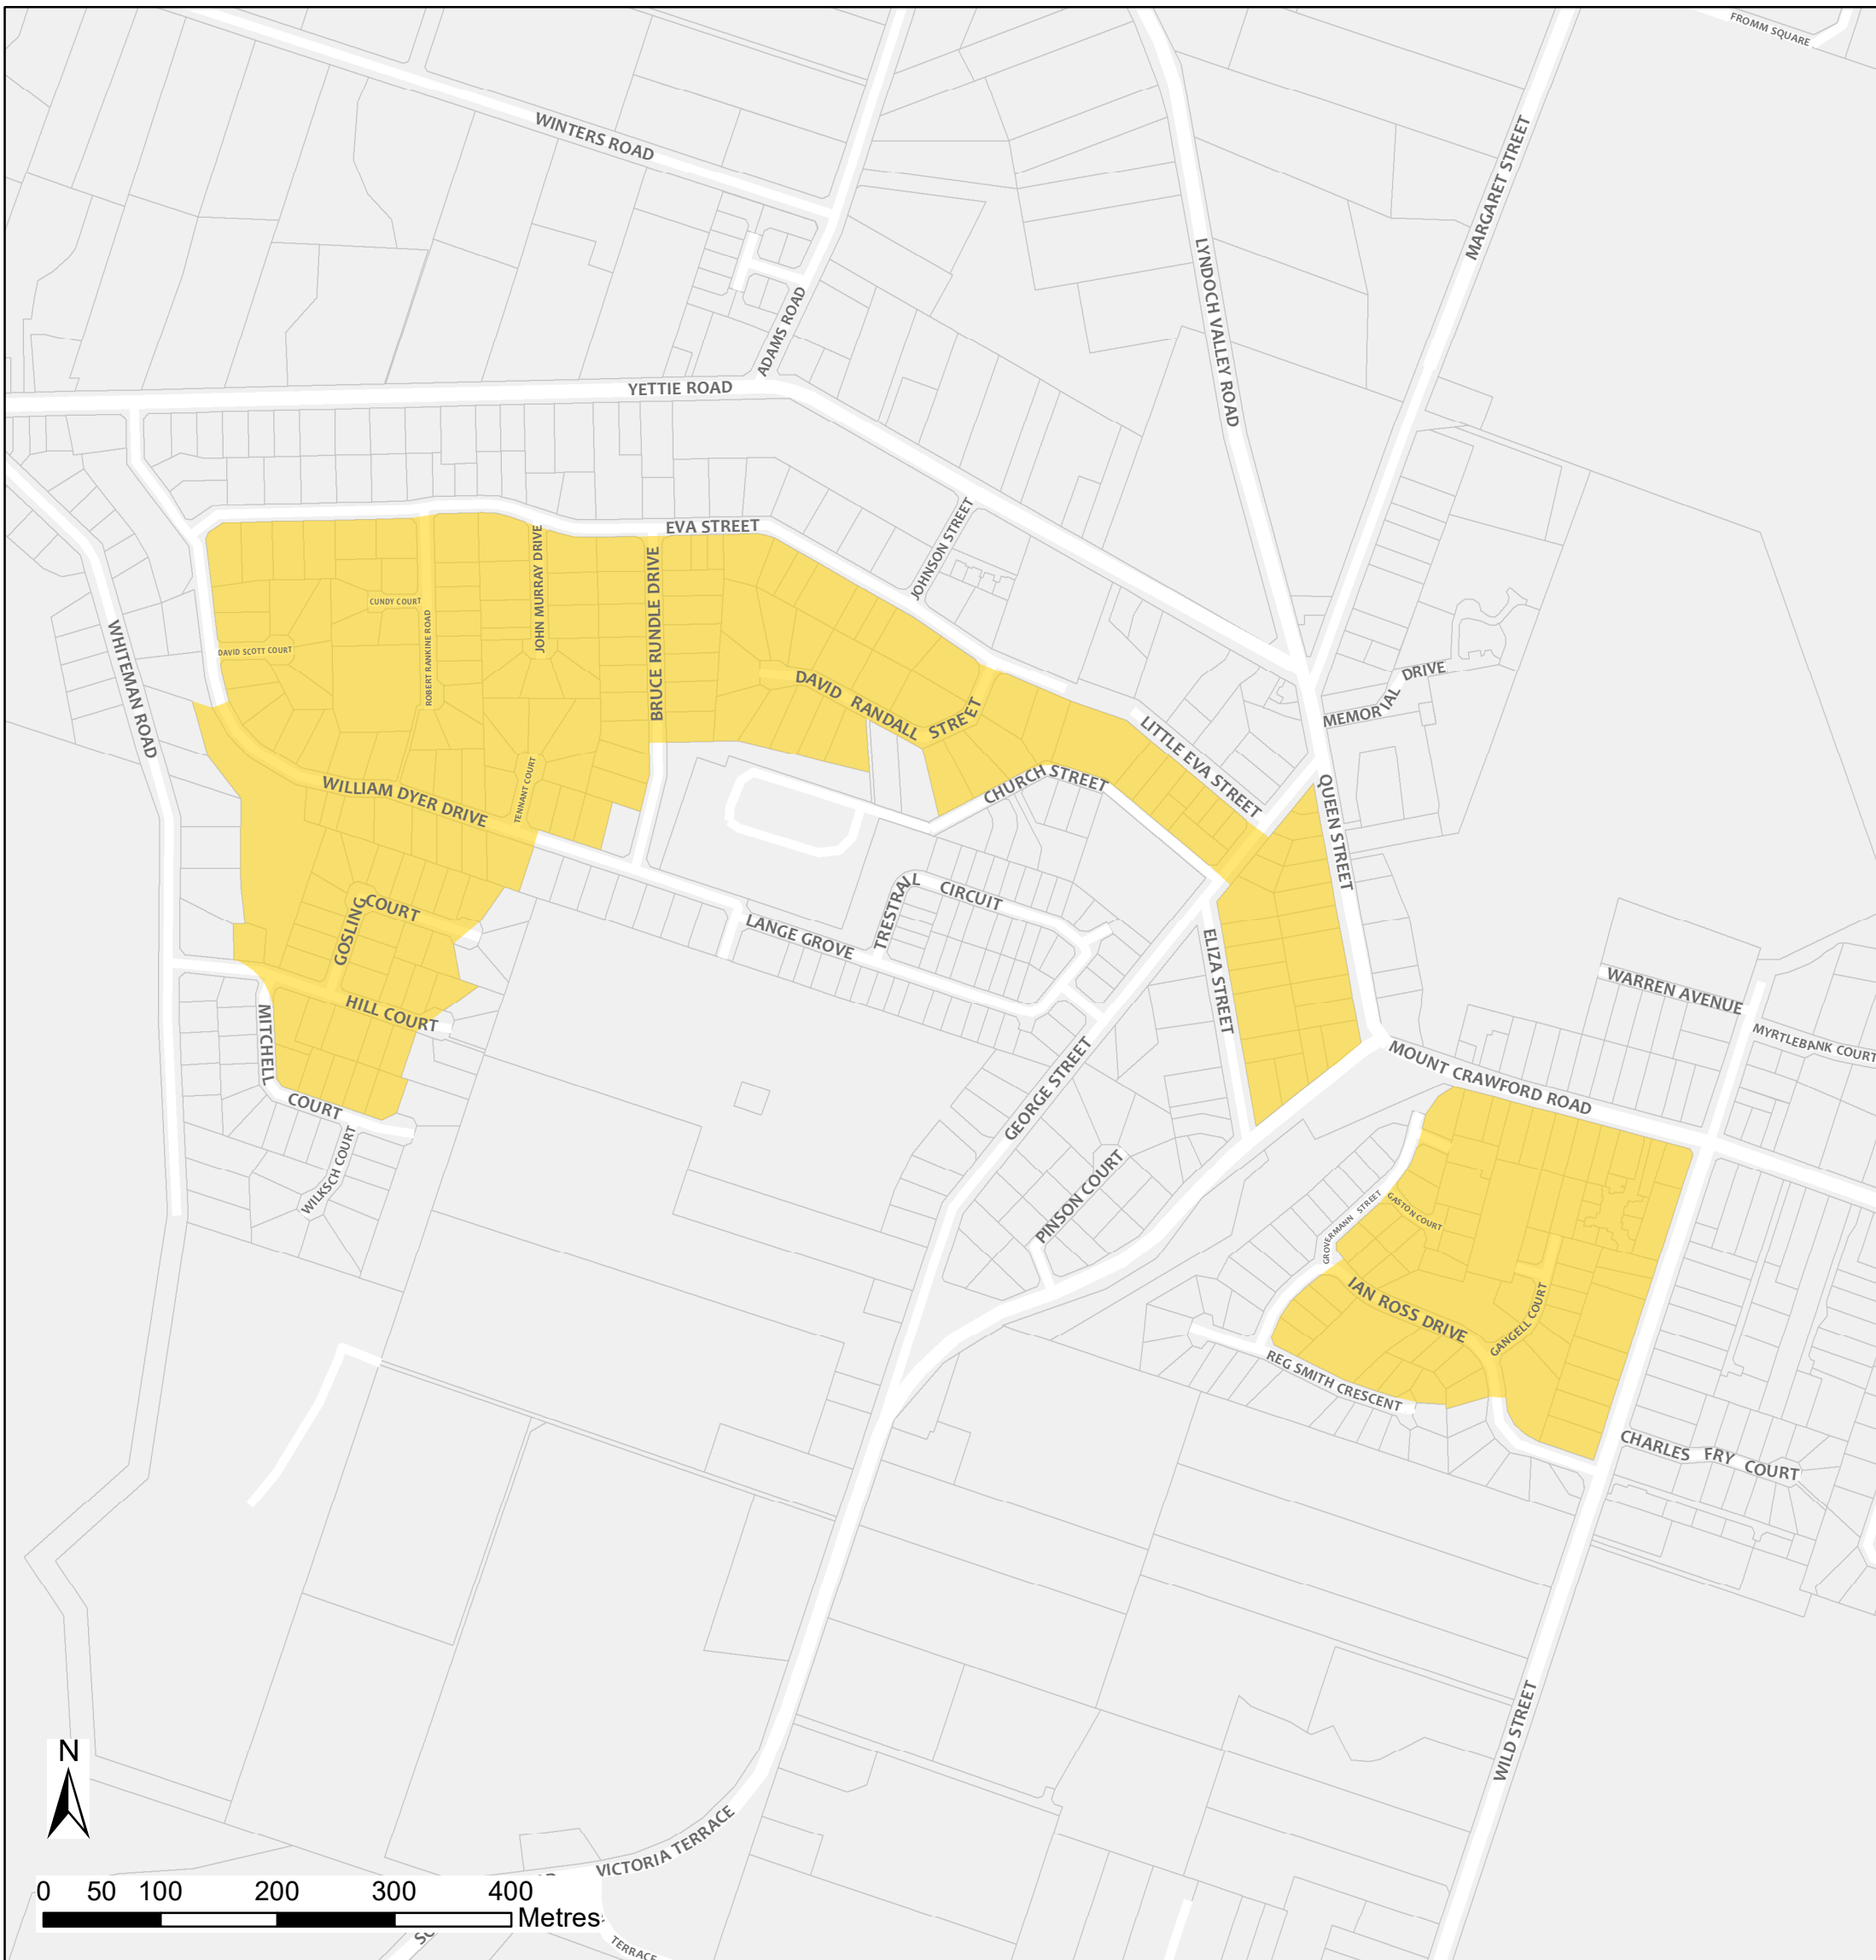

Williamstown Bushfire Safer Place

Council: The Barossa Council

Fire Ban District: Mount Lofty Ranges

 Bushfire Safer Place  Property Cadastre

This Bushfire Safer Place is considered to be relatively safe from fire due to its low levels of fuel. Although the CFS has taken every care and precaution in identifying this area it will be subjected to spark and ember attack in the event of a fire.

It is recommended that you identify several Bushfire Safer Places when creating your personal Bushfire Survival Plan. Templates for Bushfire Survival Plans are available from the CFS website.

Map produced: February 2018