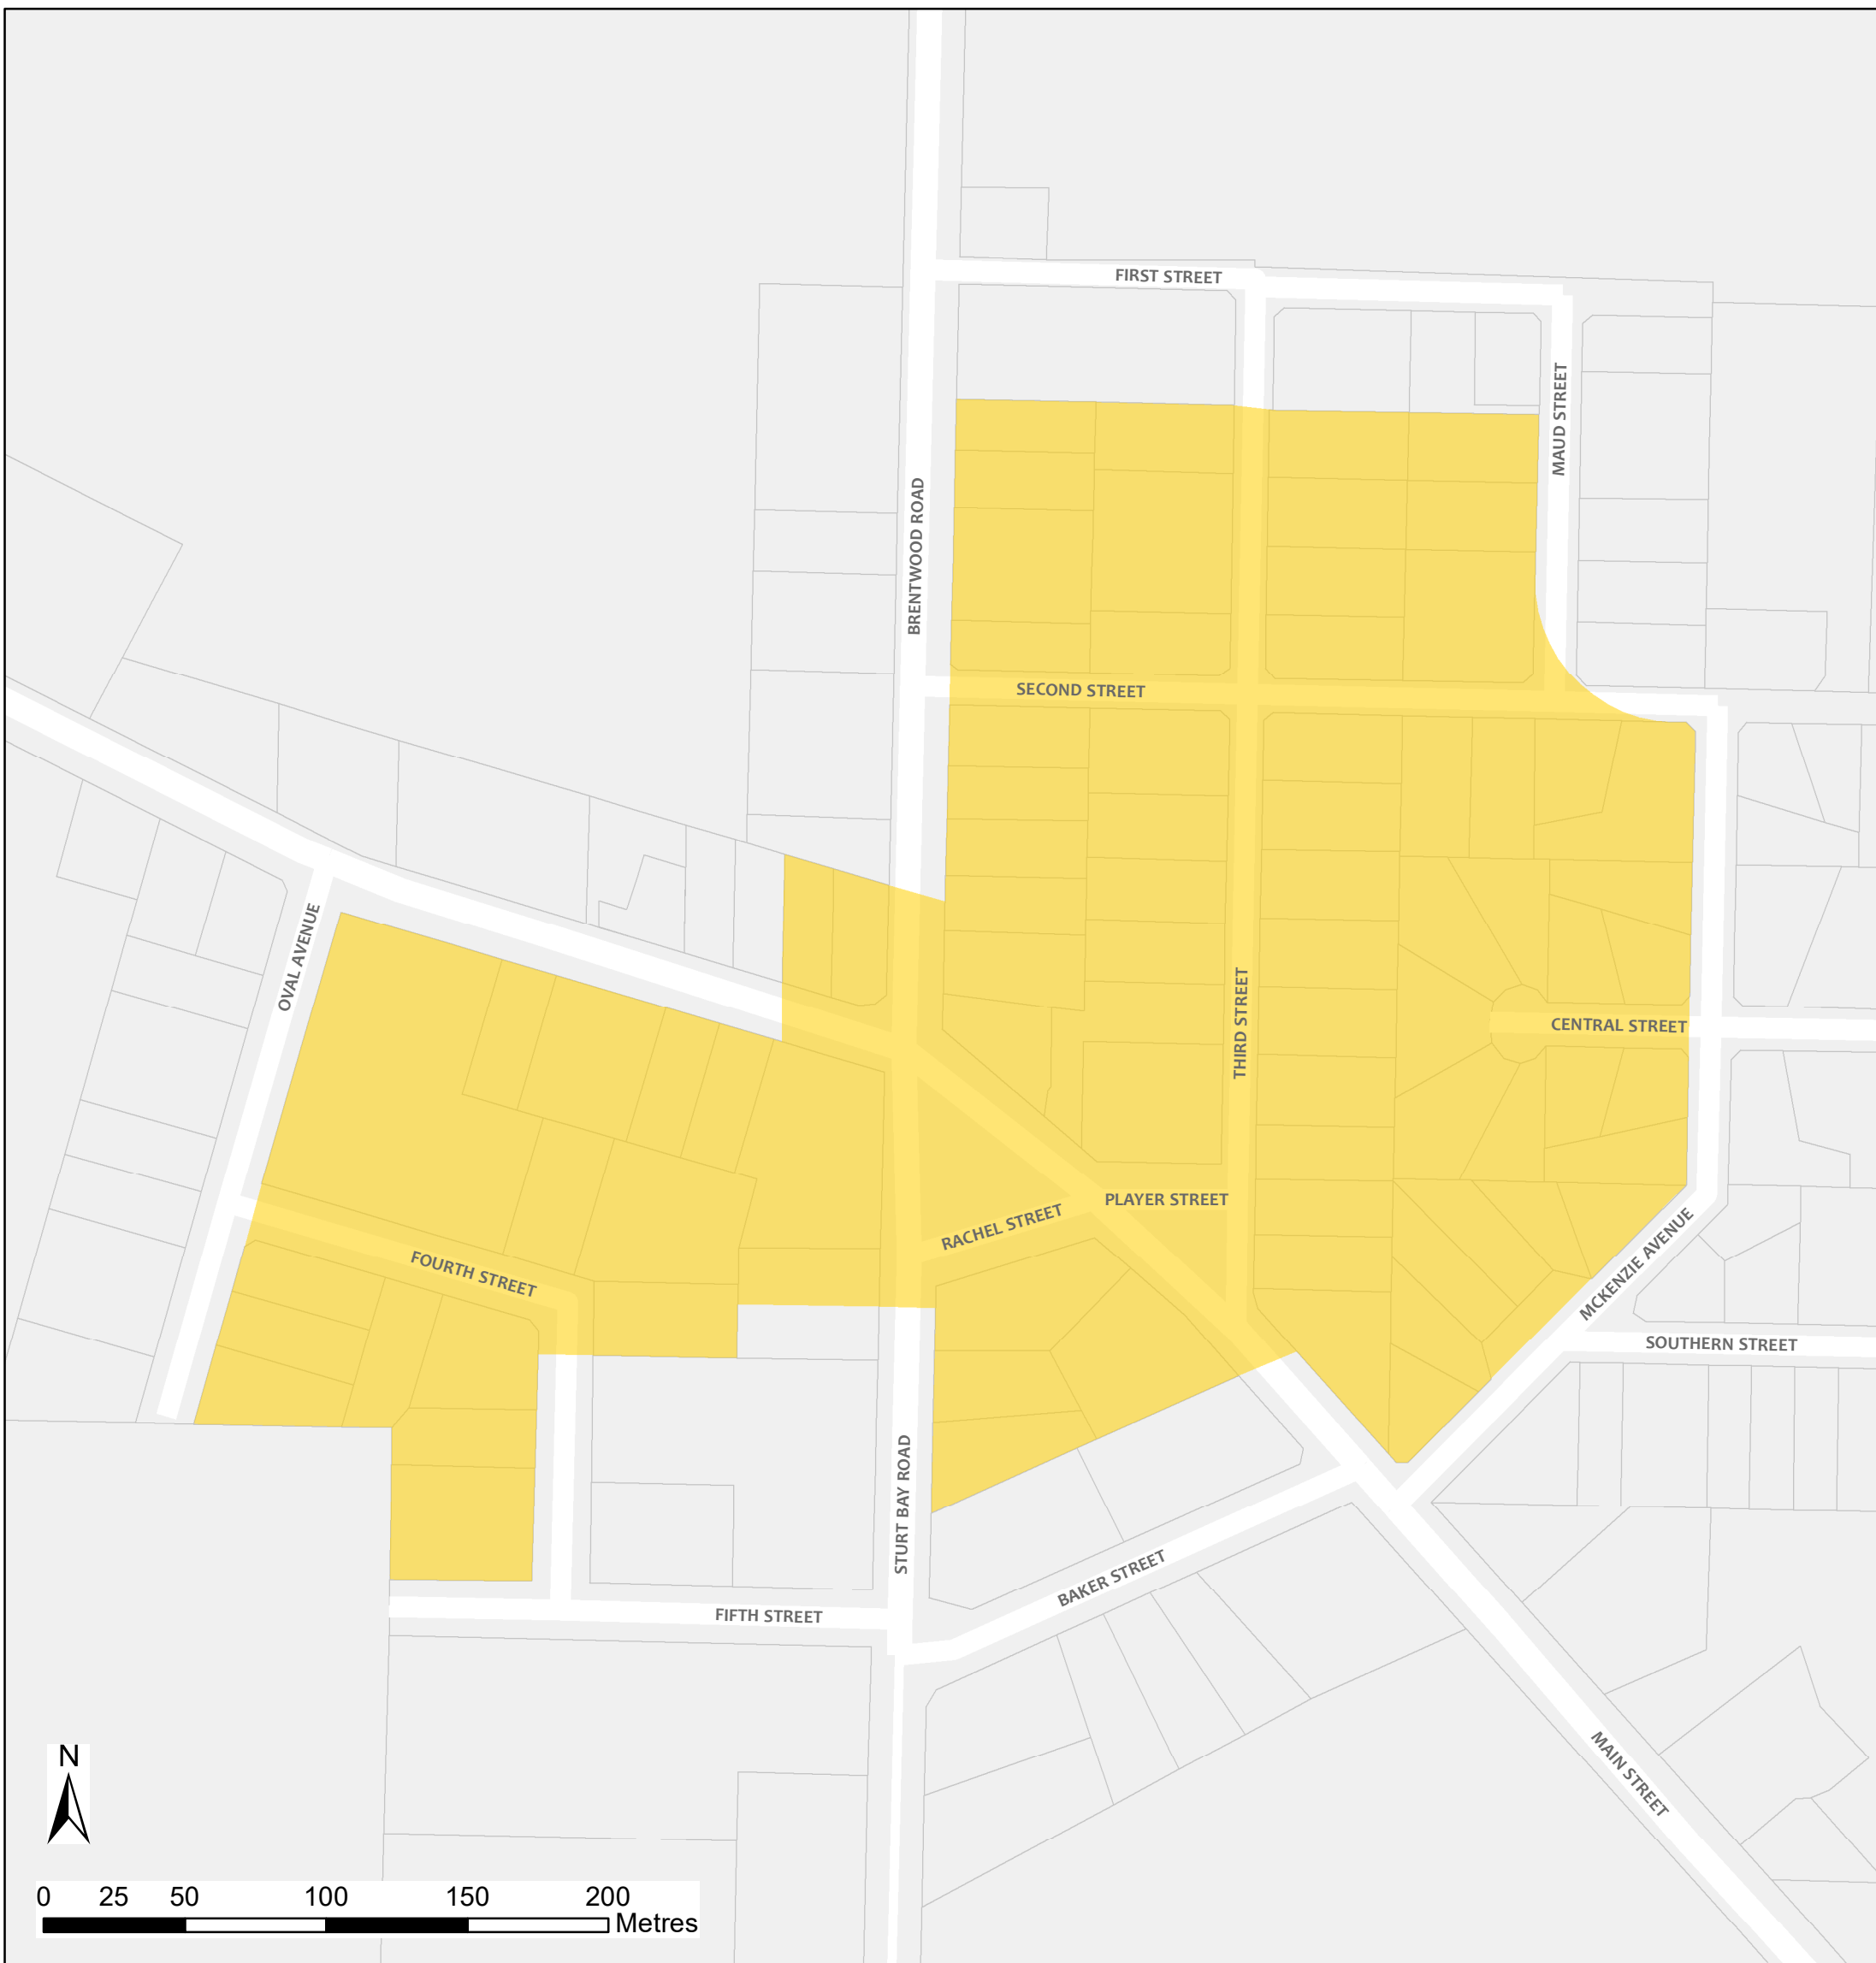

# Warooka Bushfire Safer Place

Council: Yorke Peninsula Council  
Fire Ban District: Yorke Peninsula

 Bushfire Safer Place  Property Cadastre

This Bushfire Safer Place is considered to be relatively safe from fire due to its low levels of fuel. Although the CFS has taken every care and precaution in identifying this area it will be subjected to spark and ember attack in the event of a fire.

It is recommended that you identify several Bushfire Safer Places when creating your personal Bushfire Survival Plan. Templates for Bushfire Survival Plans are available from the CFS website.

Map produced: February 2018