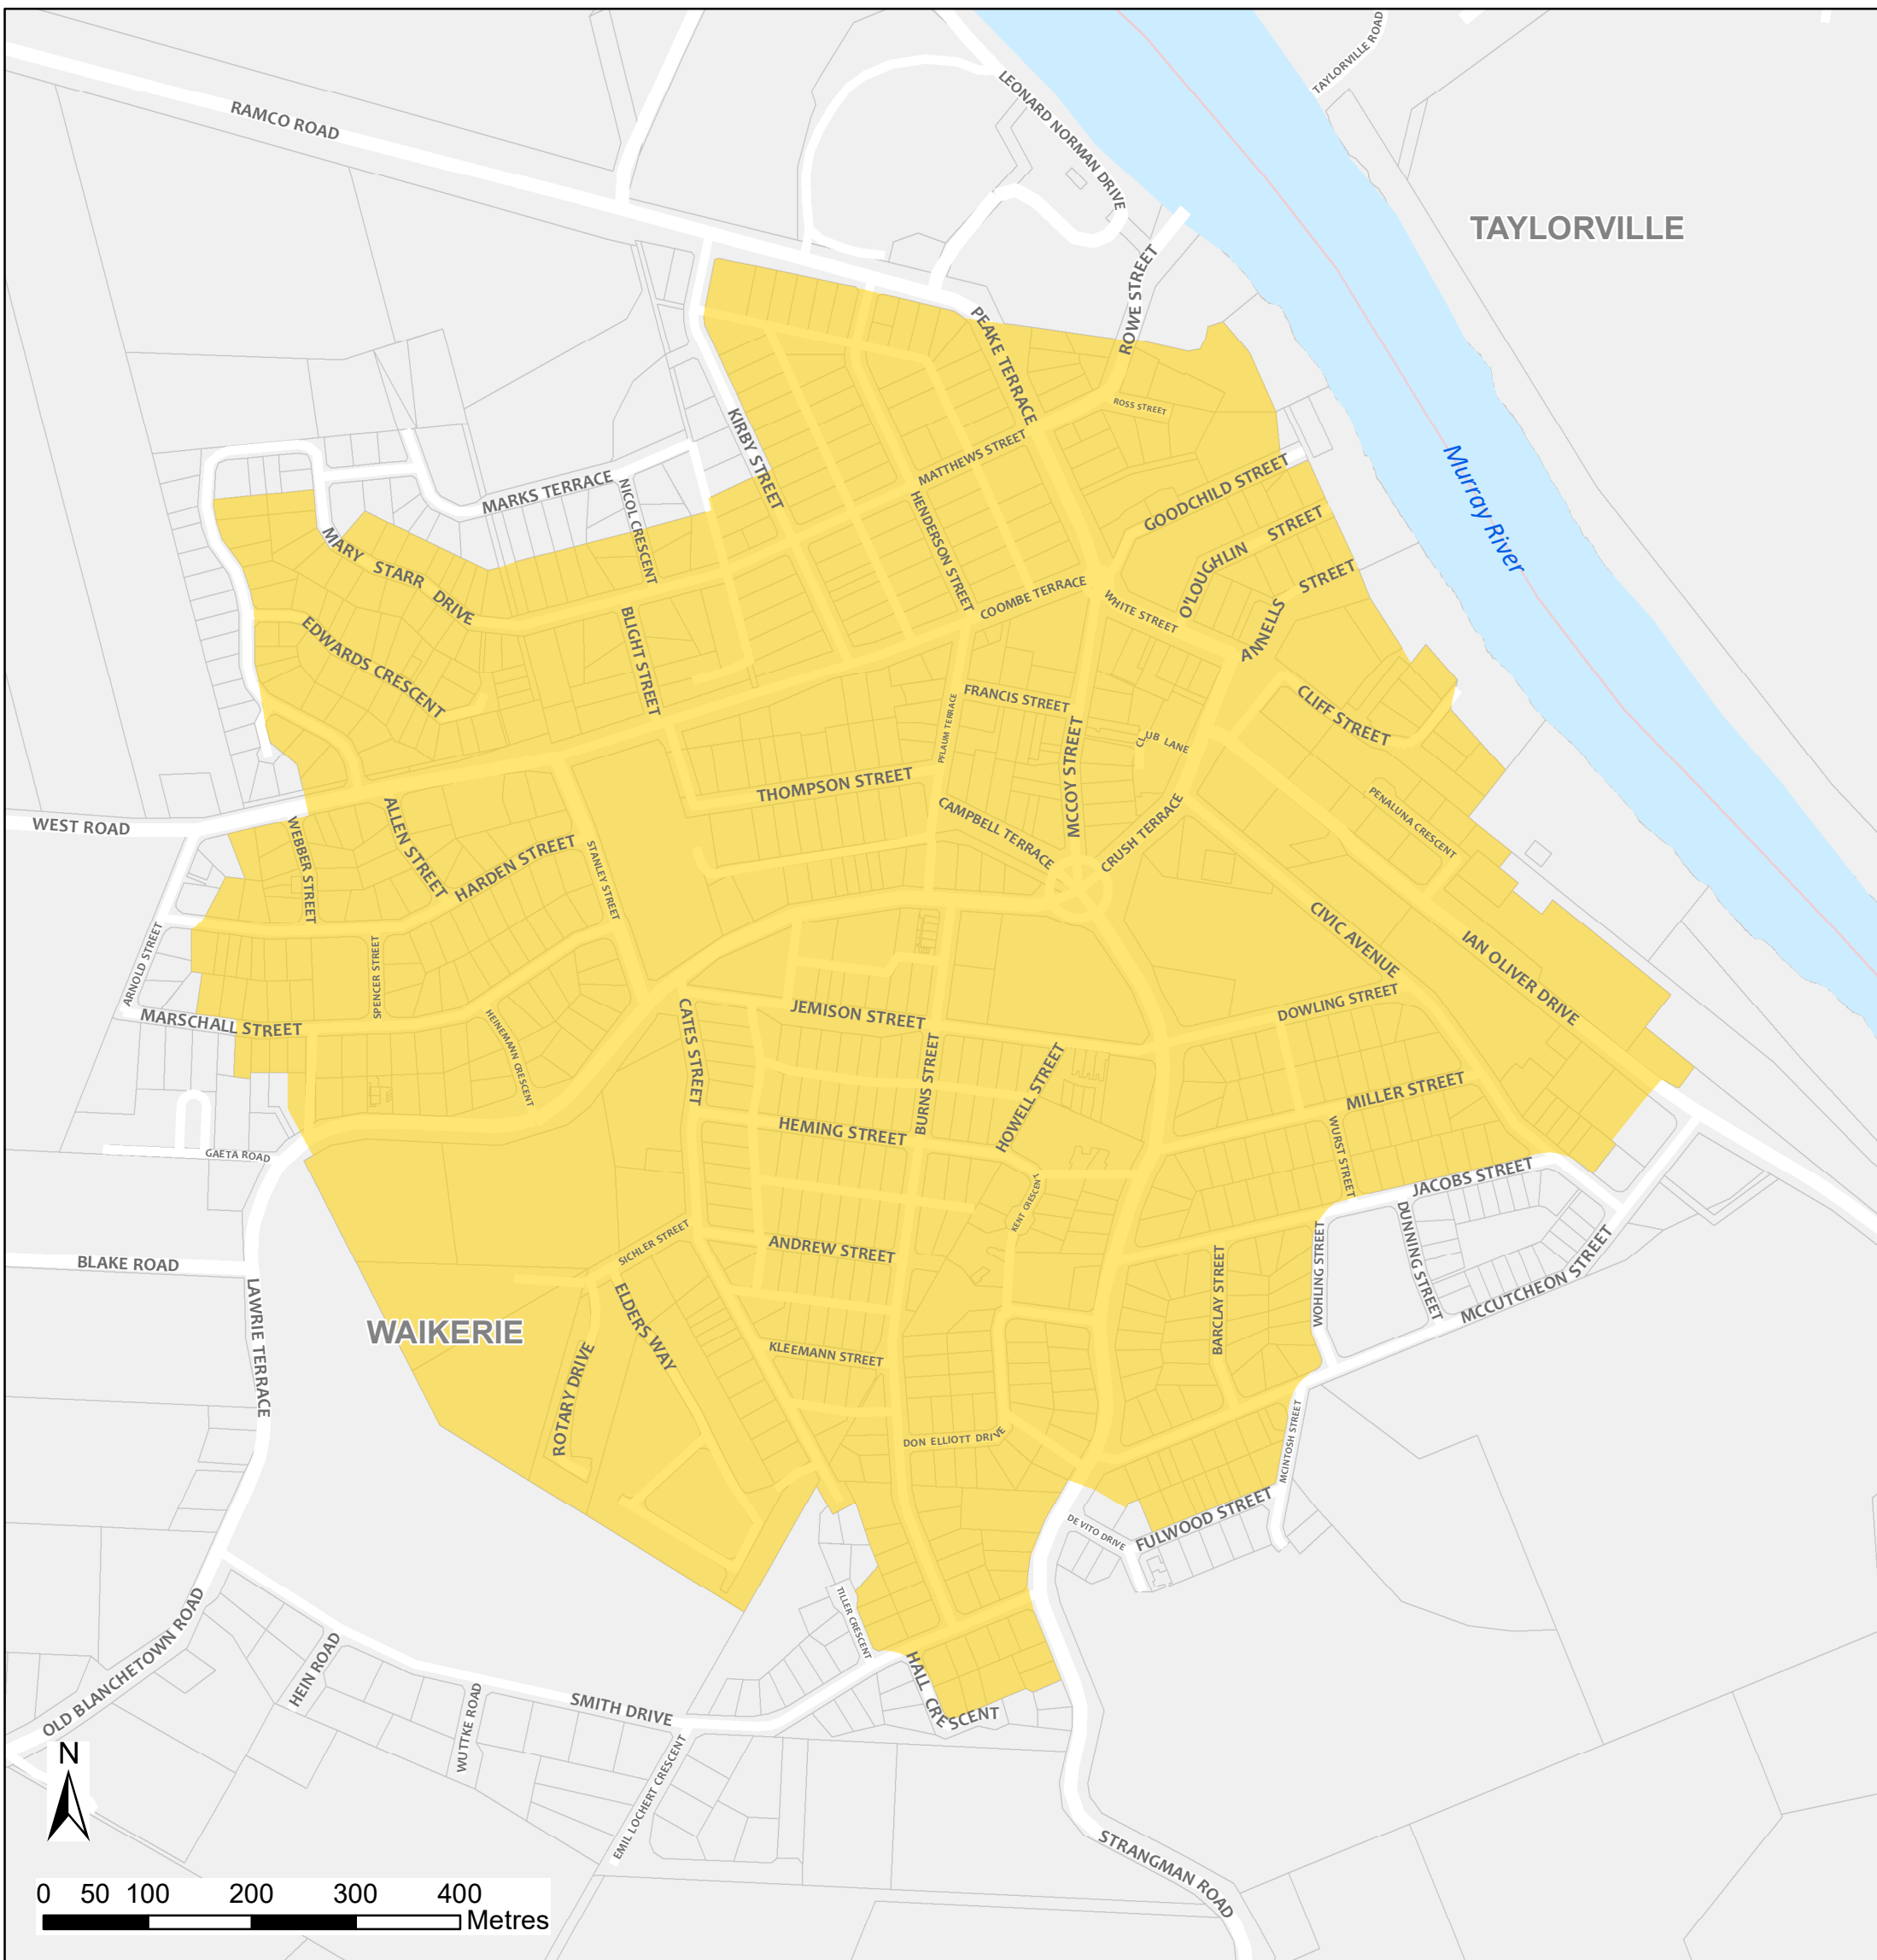

Waikerie Bushfire Safer Place

Council: The District Council of Loxton Waikerie
Fire Ban District: Riverland

Bushfire Safer Place Suburb Boundary Property Cadastre

This Bushfire Safer Place is considered to be relatively safe from fire due to its low levels of fuel. Although the CFS has taken every care and precaution in identifying this area it will be subjected to spark and ember attack in the event of a fire.

It is recommended that you identify several Bushfire Safer Places when creating your personal Bushfire Survival Plan. Templates for Bushfire Survival Plans are available from the CFS website.

Map produced: February 2018