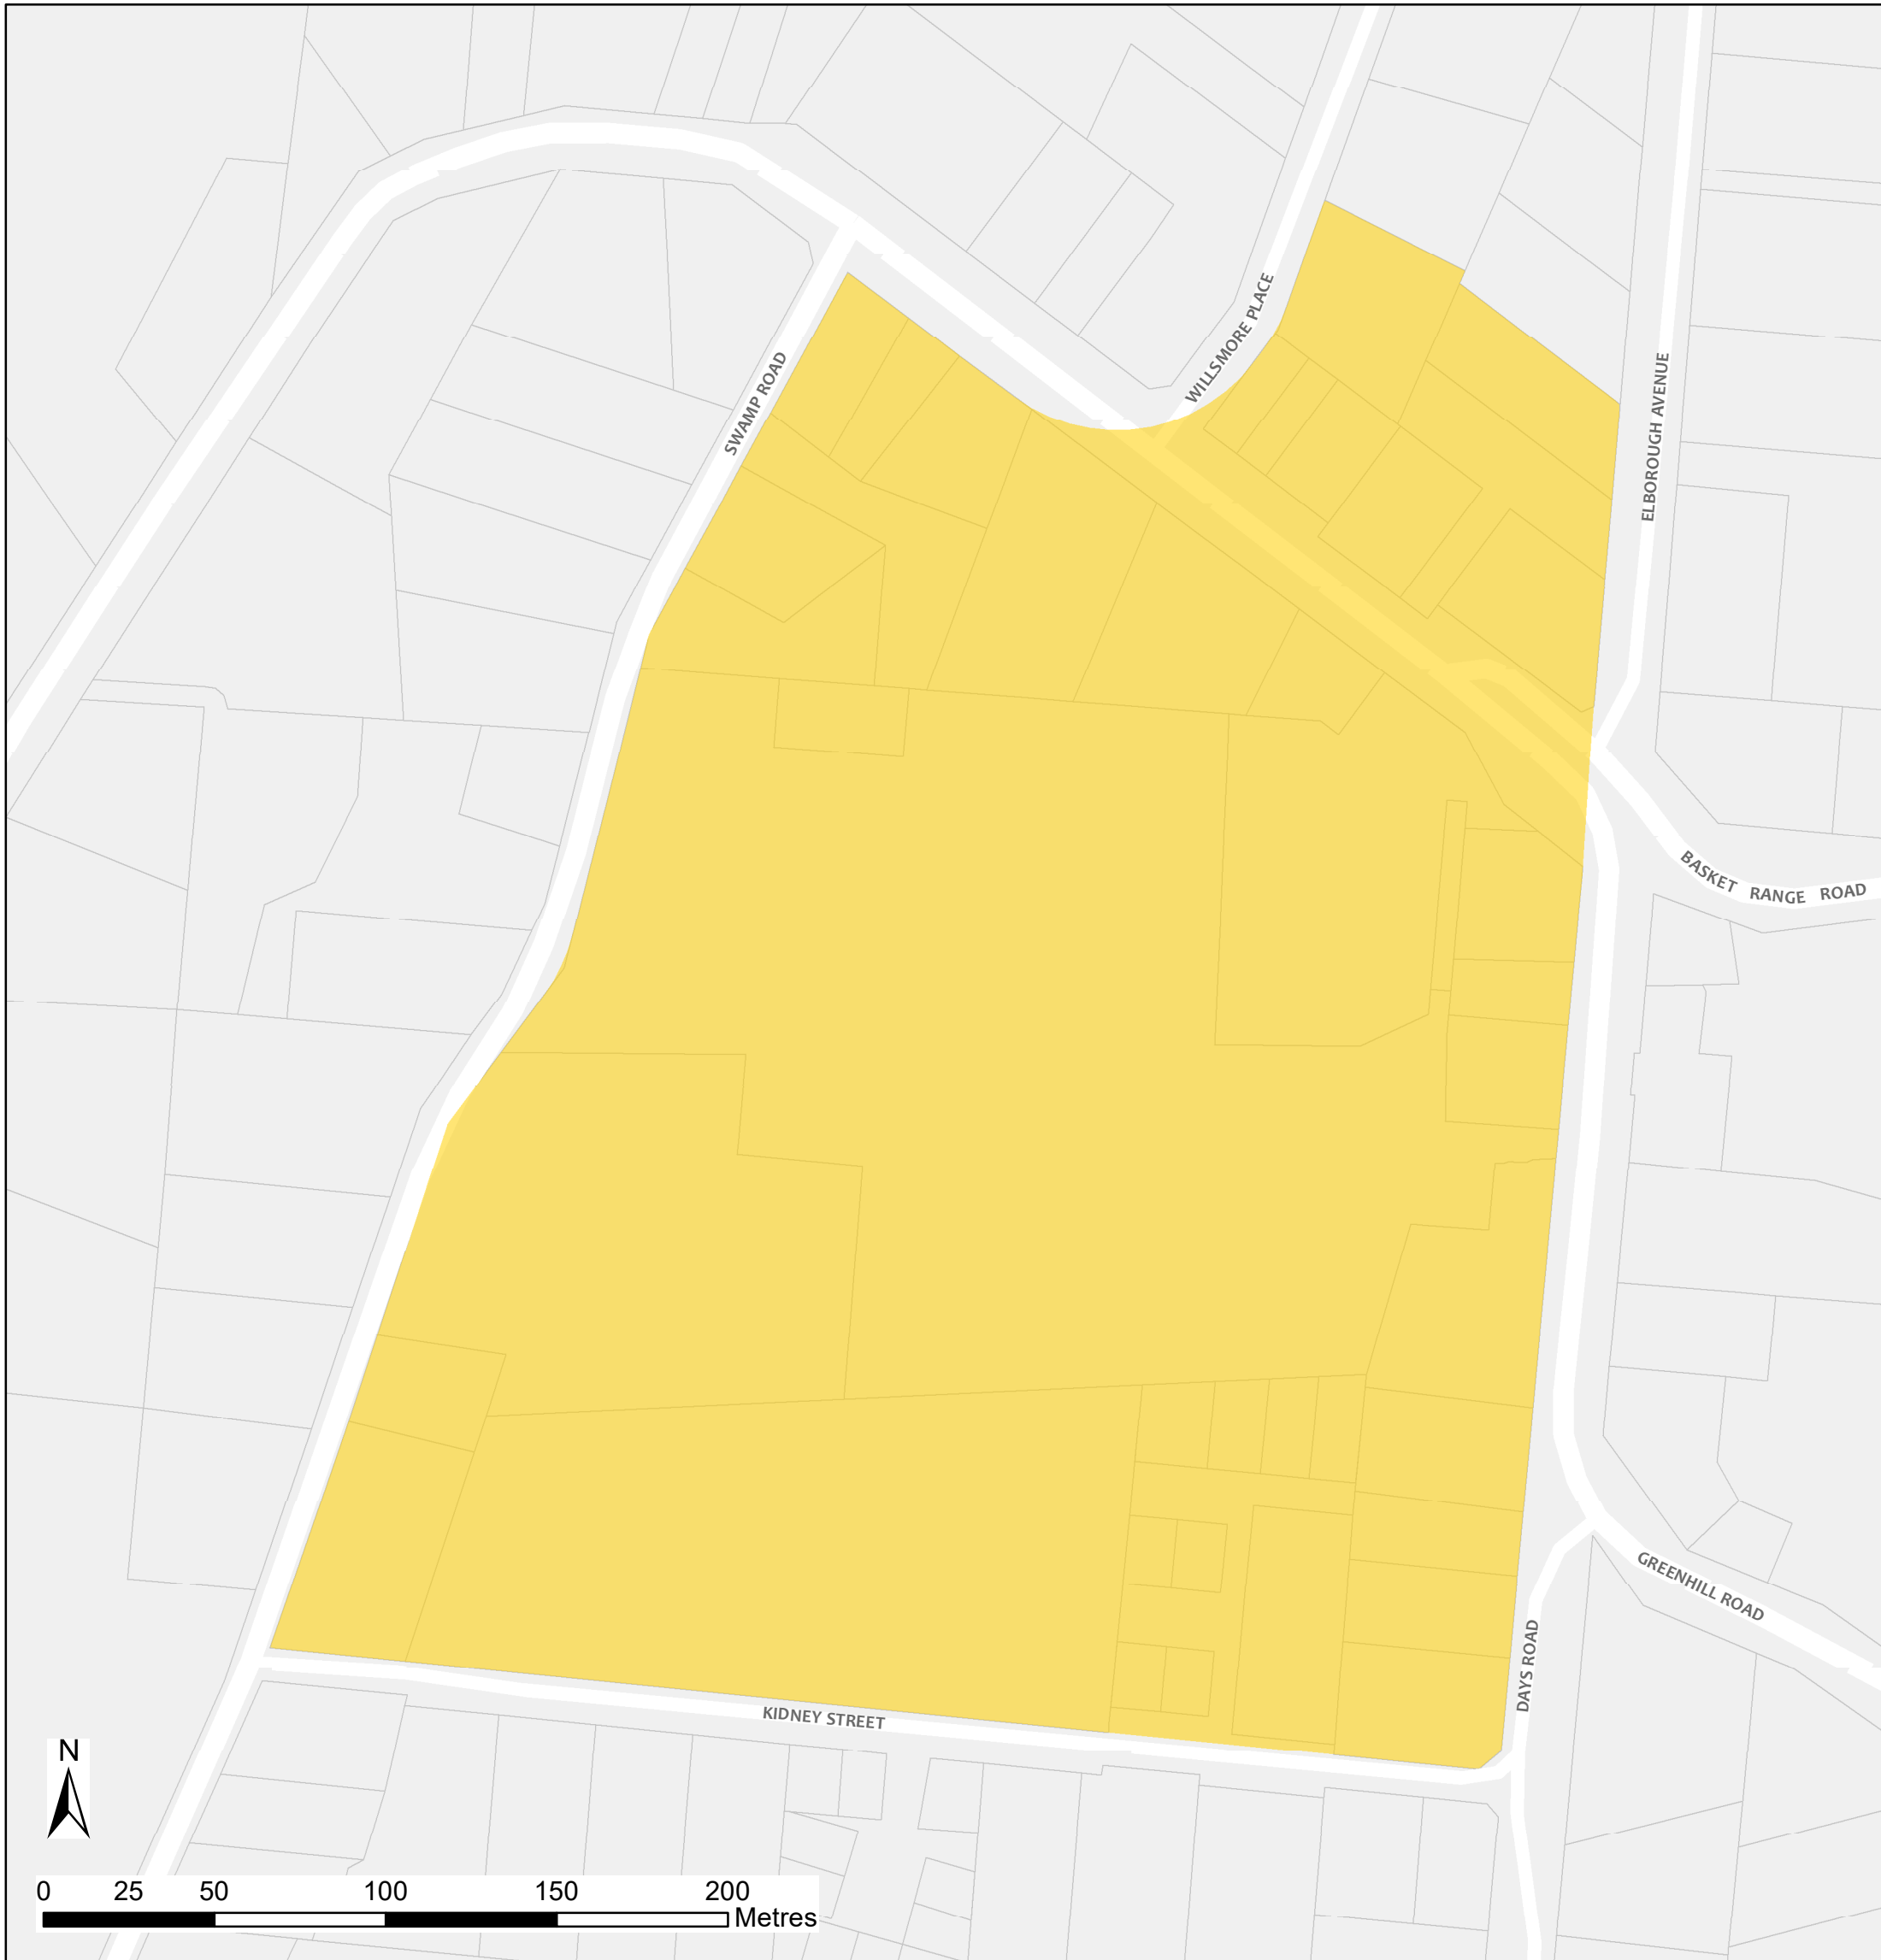

Uraidla Bushfire Safer Place

Council: Adelaide Hills Council
Fire Ban District: Mount Lofty Ranges

 Bushfire Safer Place  Property Cadastre

This Bushfire Safer Place is considered to be relatively safe from fire due to its low levels of fuel. Although the CFS has taken every care and precaution in identifying this area it will be subjected to spark and ember attack in the event of a fire.

It is recommended that you identify several Bushfire Safer Places when creating your personal Bushfire Survival Plan. Templates for Bushfire Survival Plans are available from the CFS website.

Map produced: February 2018