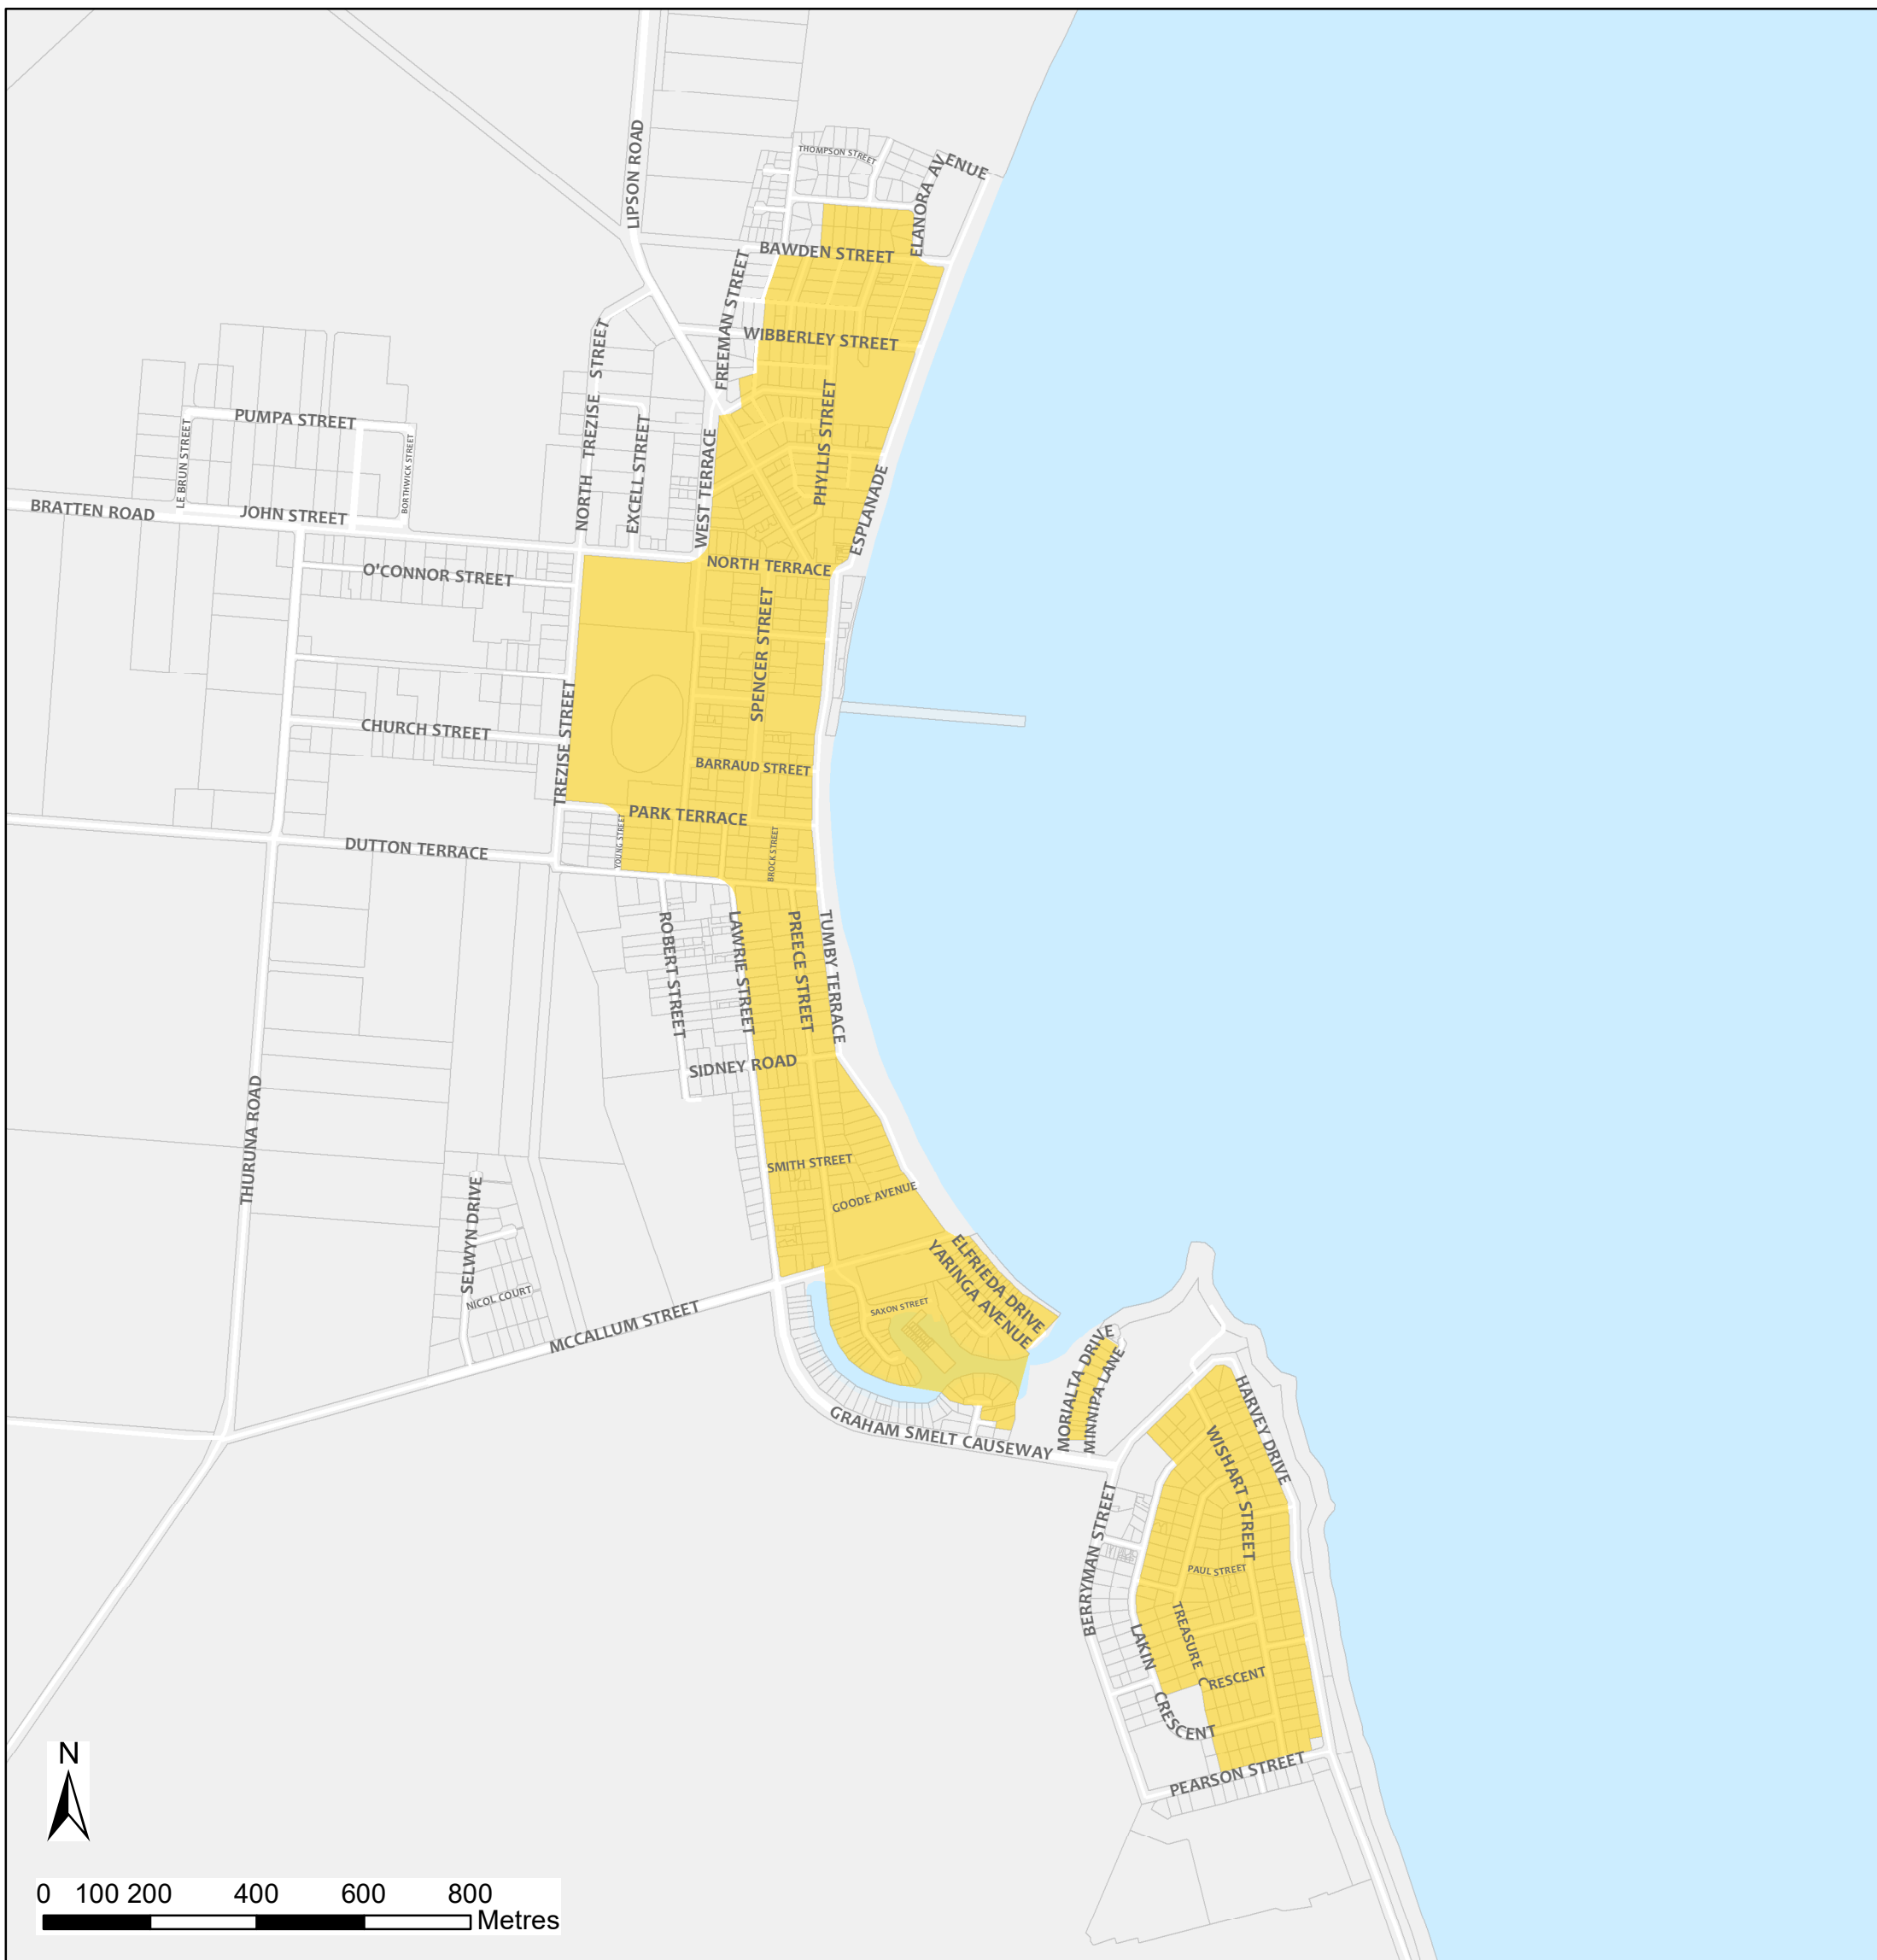

# Tumby Bay Bushfire Safer Place

Council: The District Council of Tumby Bay  
Fire Ban District: Lower Eyre

 Bushfire Safer Place  Property Cadastre

This Bushfire Safer Place is considered to be relatively safe from fire due to its low levels of fuel. Although the CFS has taken every care and precaution in identifying this area it will be subjected to spark and ember attack in the event of a fire.

It is recommended that you identify several Bushfire Safer Places when creating your personal Bushfire Survival Plan. Templates for Bushfire Survival Plans are available from the CFS website.

Map produced: February 2018