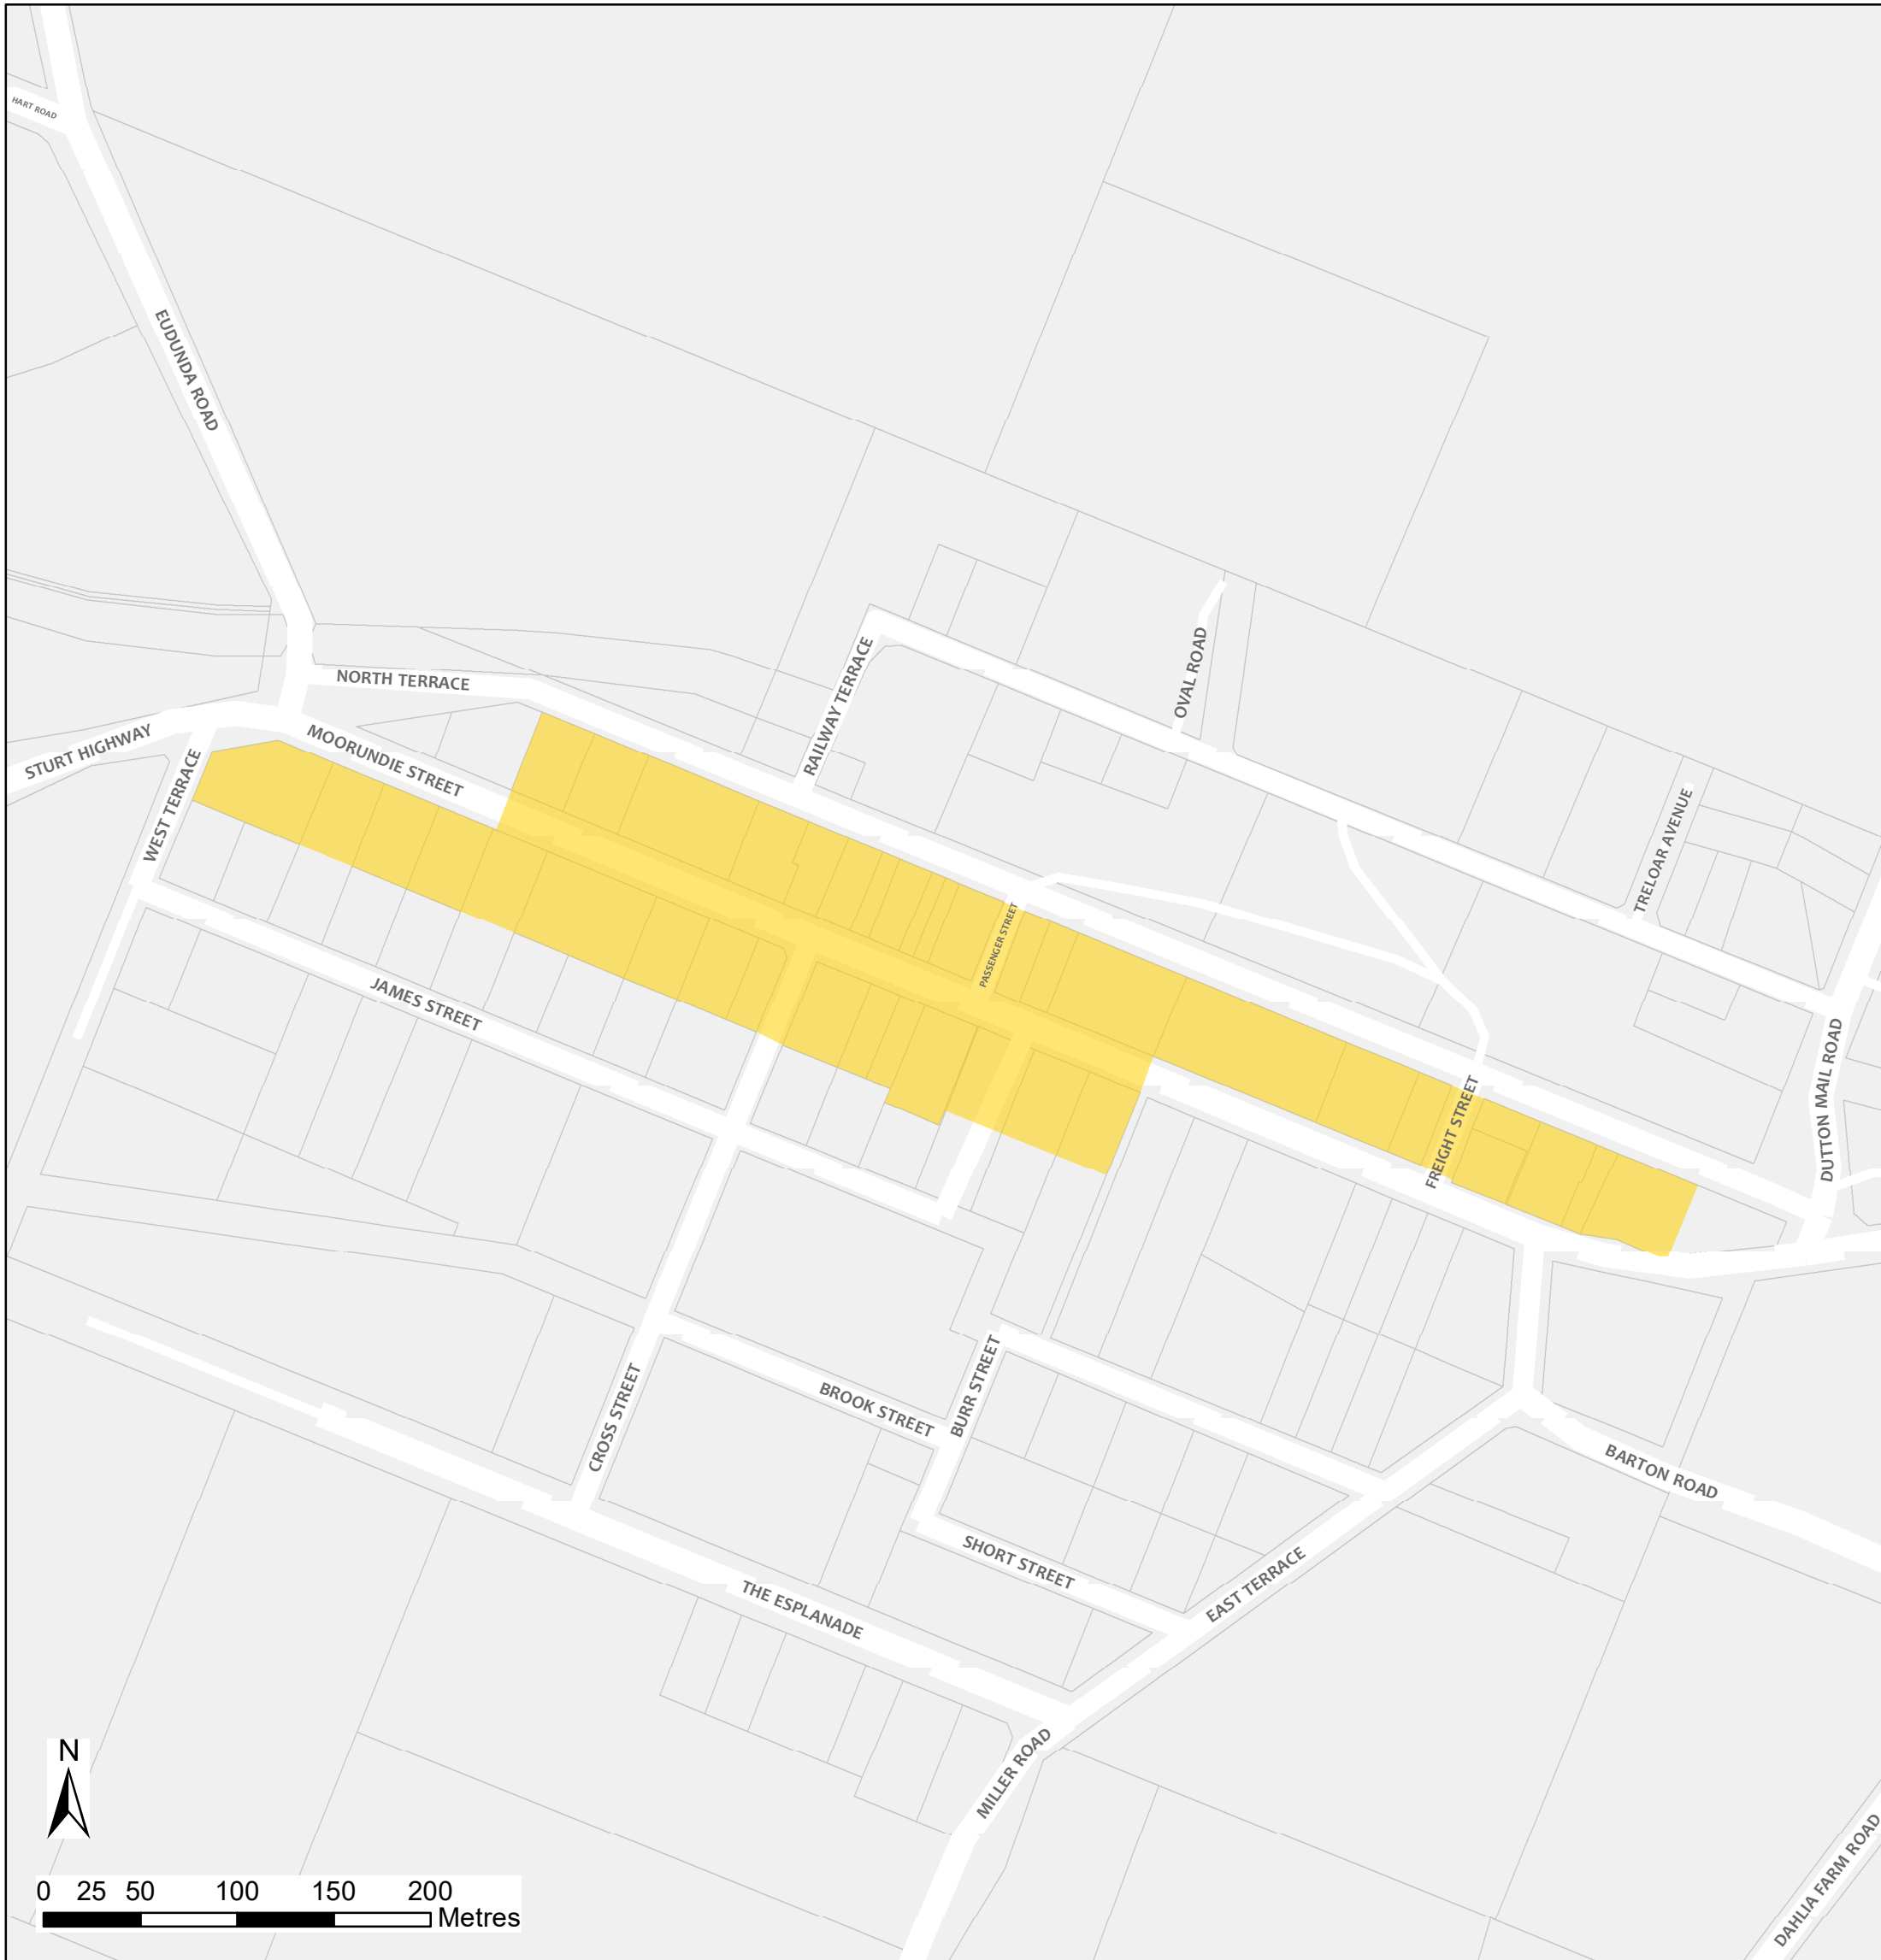

Truro Bushfire Safer Place

Council: Mid Murray Council
Fire Ban District: Murraylands

 Bushfire Safer Place  Property Cadastre

This Bushfire Safer Place is considered to be relatively safe from fire due to its low levels of fuel. Although the CFS has taken every care and precaution in identifying this area it will be subjected to spark and ember attack in the event of a fire.