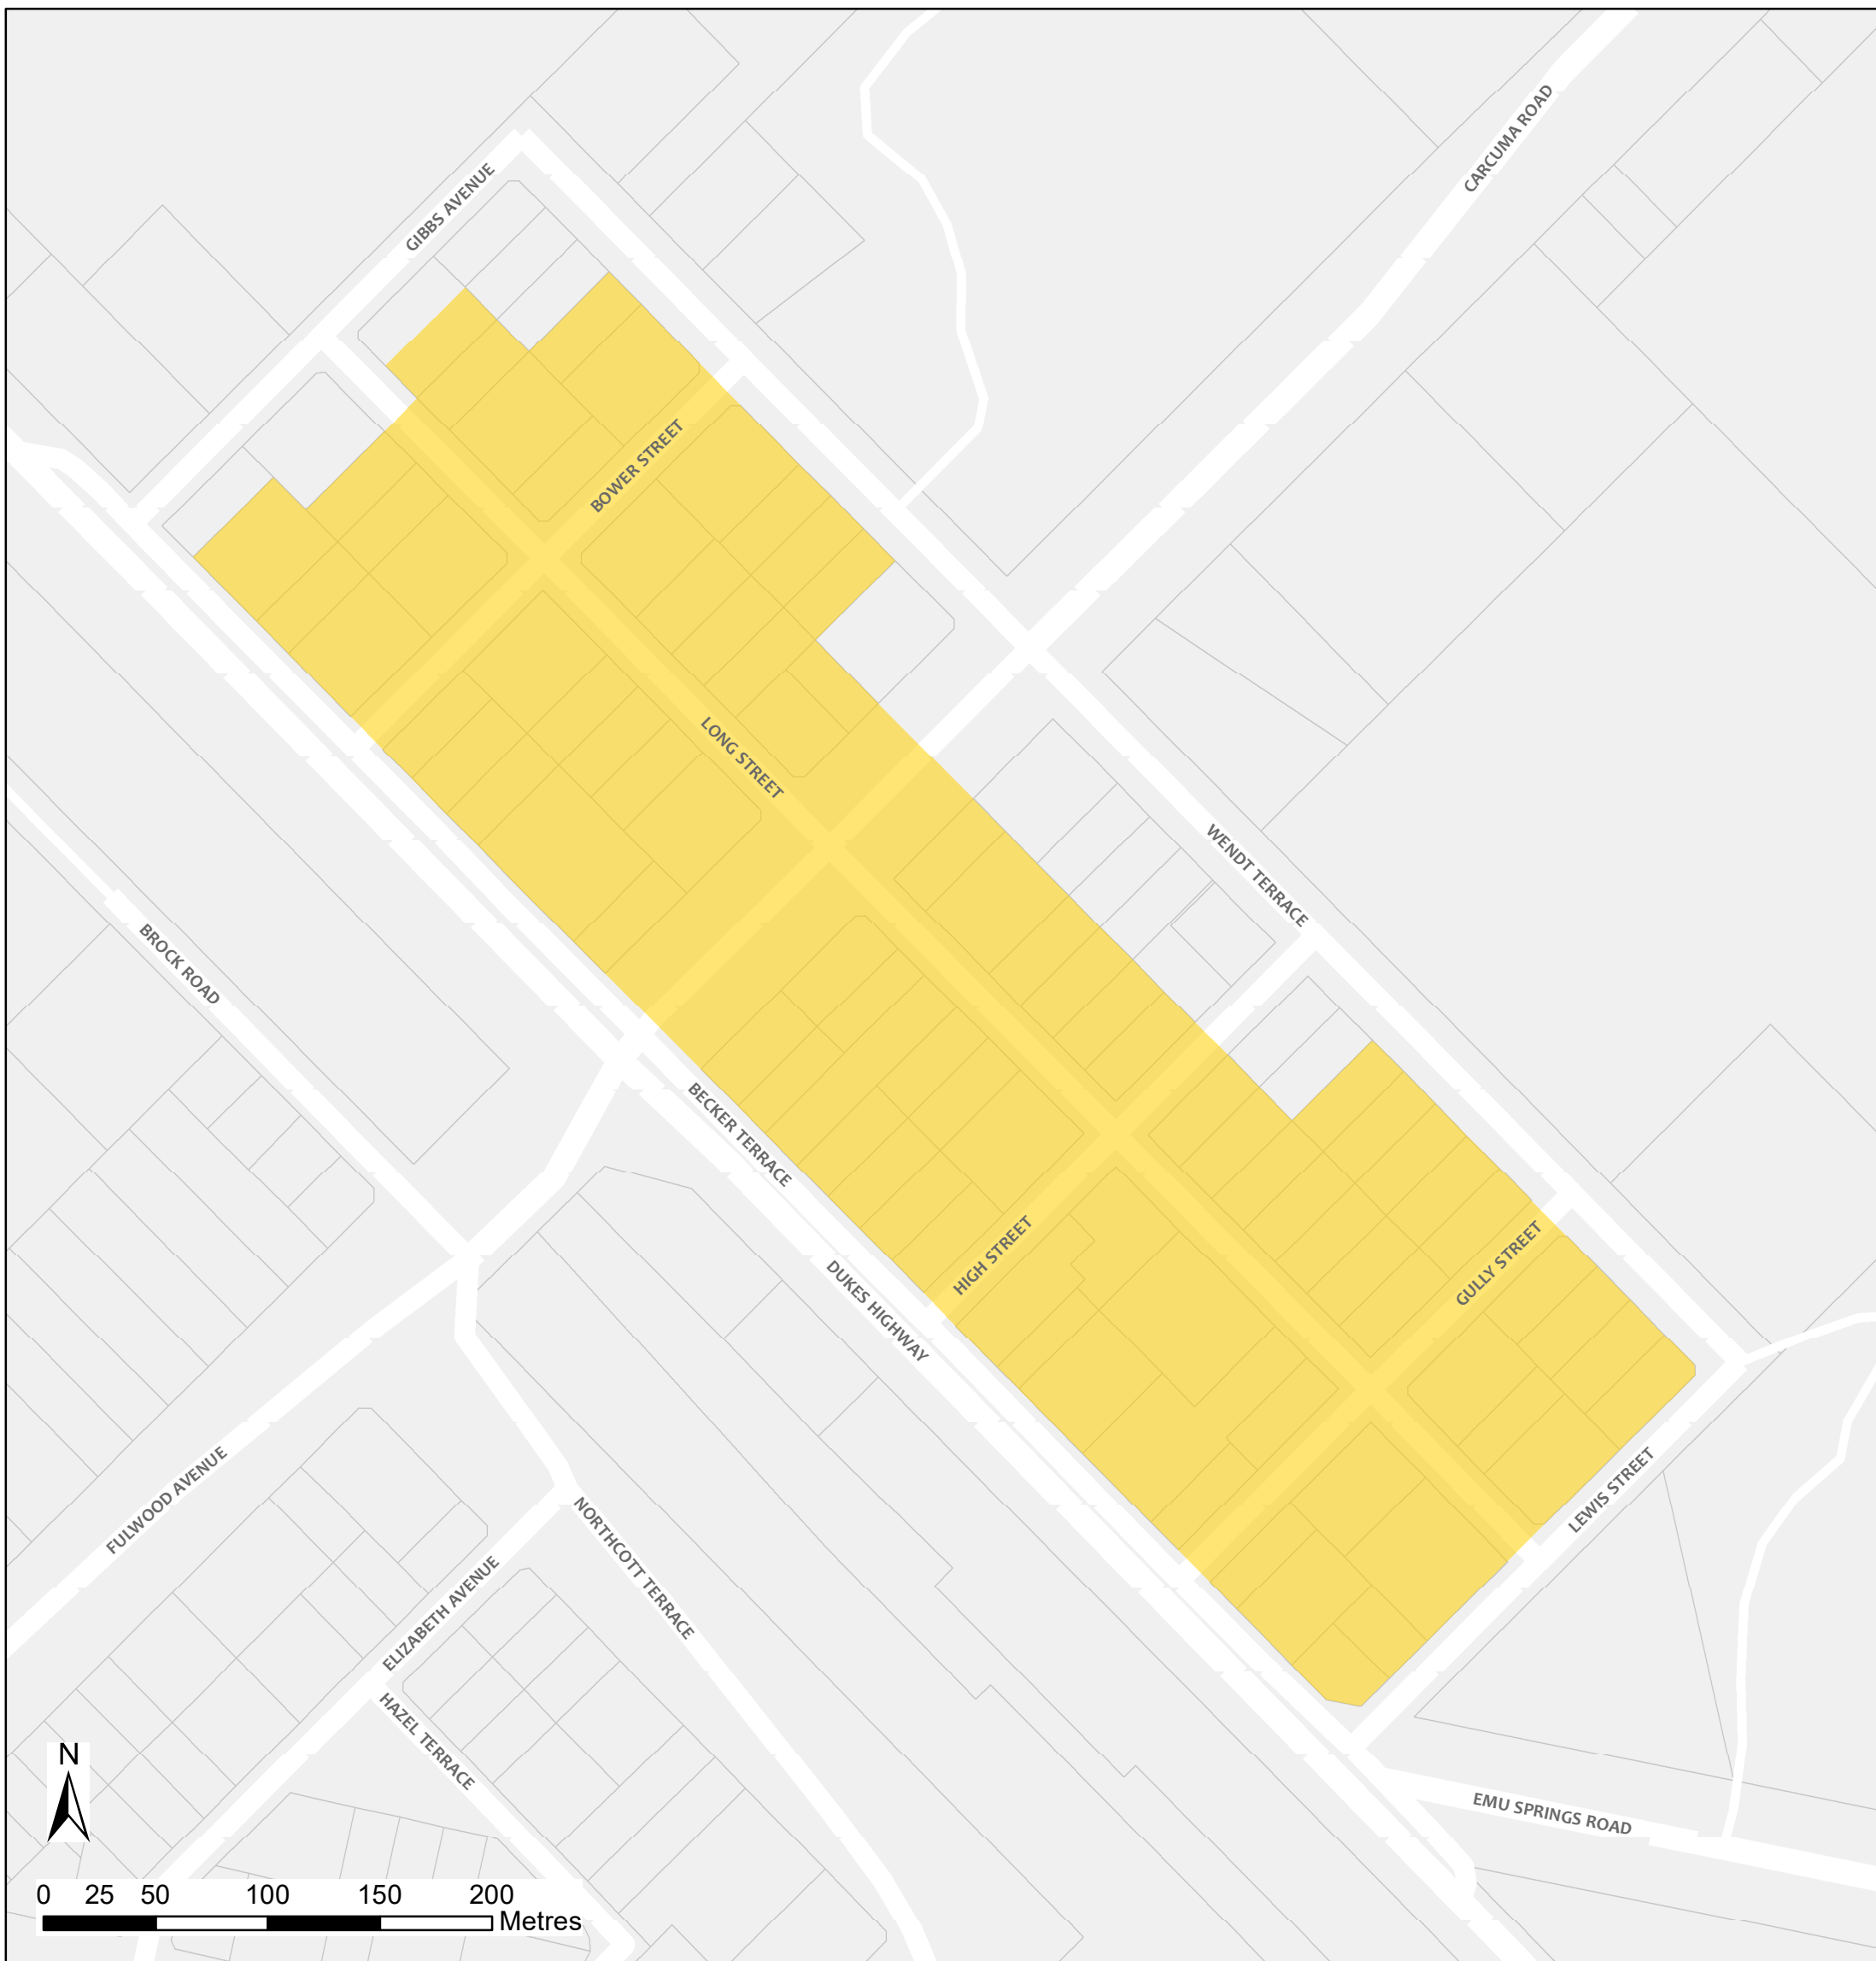

Tintinara Bushfire Safer Place

Council: Coorong District Council
Fire Ban District: Upper South East

 Bushfire Safer Place  Property Cadastre

This Bushfire Safer Place is considered to be relatively safe from fire due to its low levels of fuel. Although the CFS has taken every care and precaution in identifying this area it will be subjected to spark and ember attack in the event of a fire.