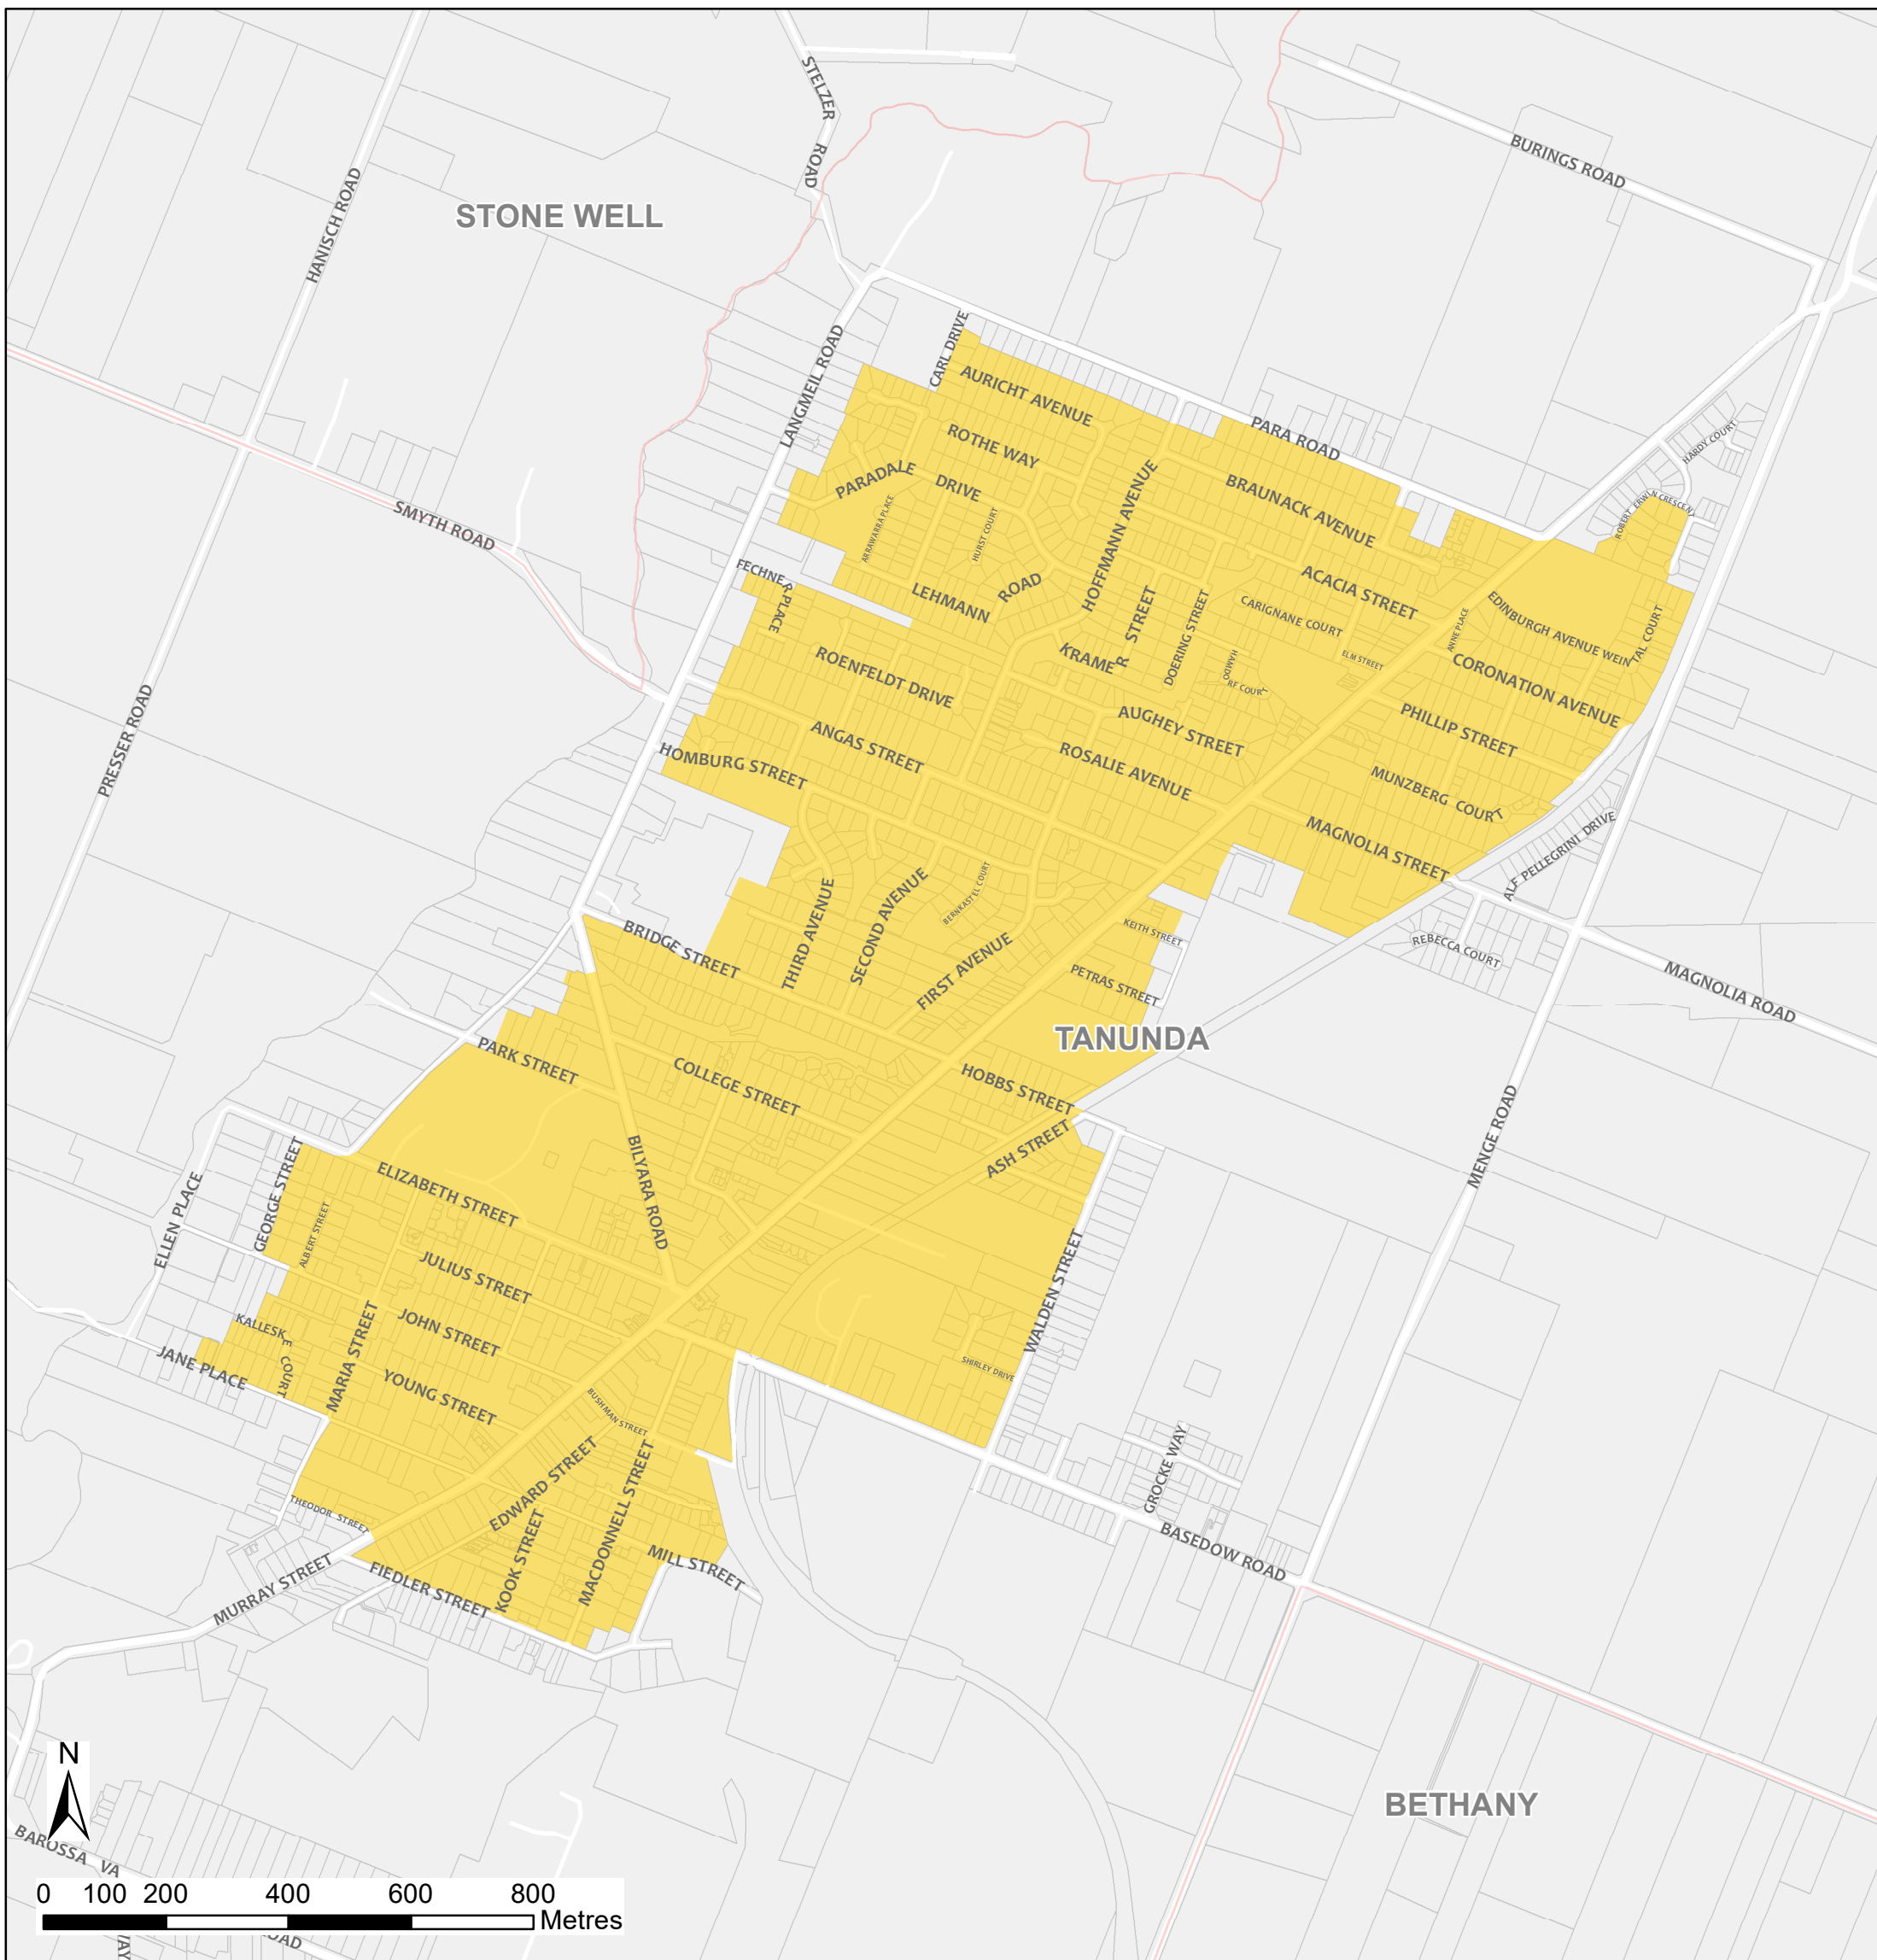

# Tanunda Bushfire Safer Place

Council: The Barossa Council

Fire Ban District: Mount Lofty Ranges

- 
 Bushfire Safer Place
  Suburb Boundary
  Property Cadastre
 

This Bushfire Safer Place is considered to be relatively safe from fire due to its low levels of fuel. Although the CFS has taken every care and precaution in identifying this area it will be subjected to spark and ember attack in the event of a fire.

It is recommended that you identify several Bushfire Safer Places when creating your personal Bushfire Survival Plan. Templates for Bushfire Survival Plans are available from the CFS website.

Map produced: February 2018