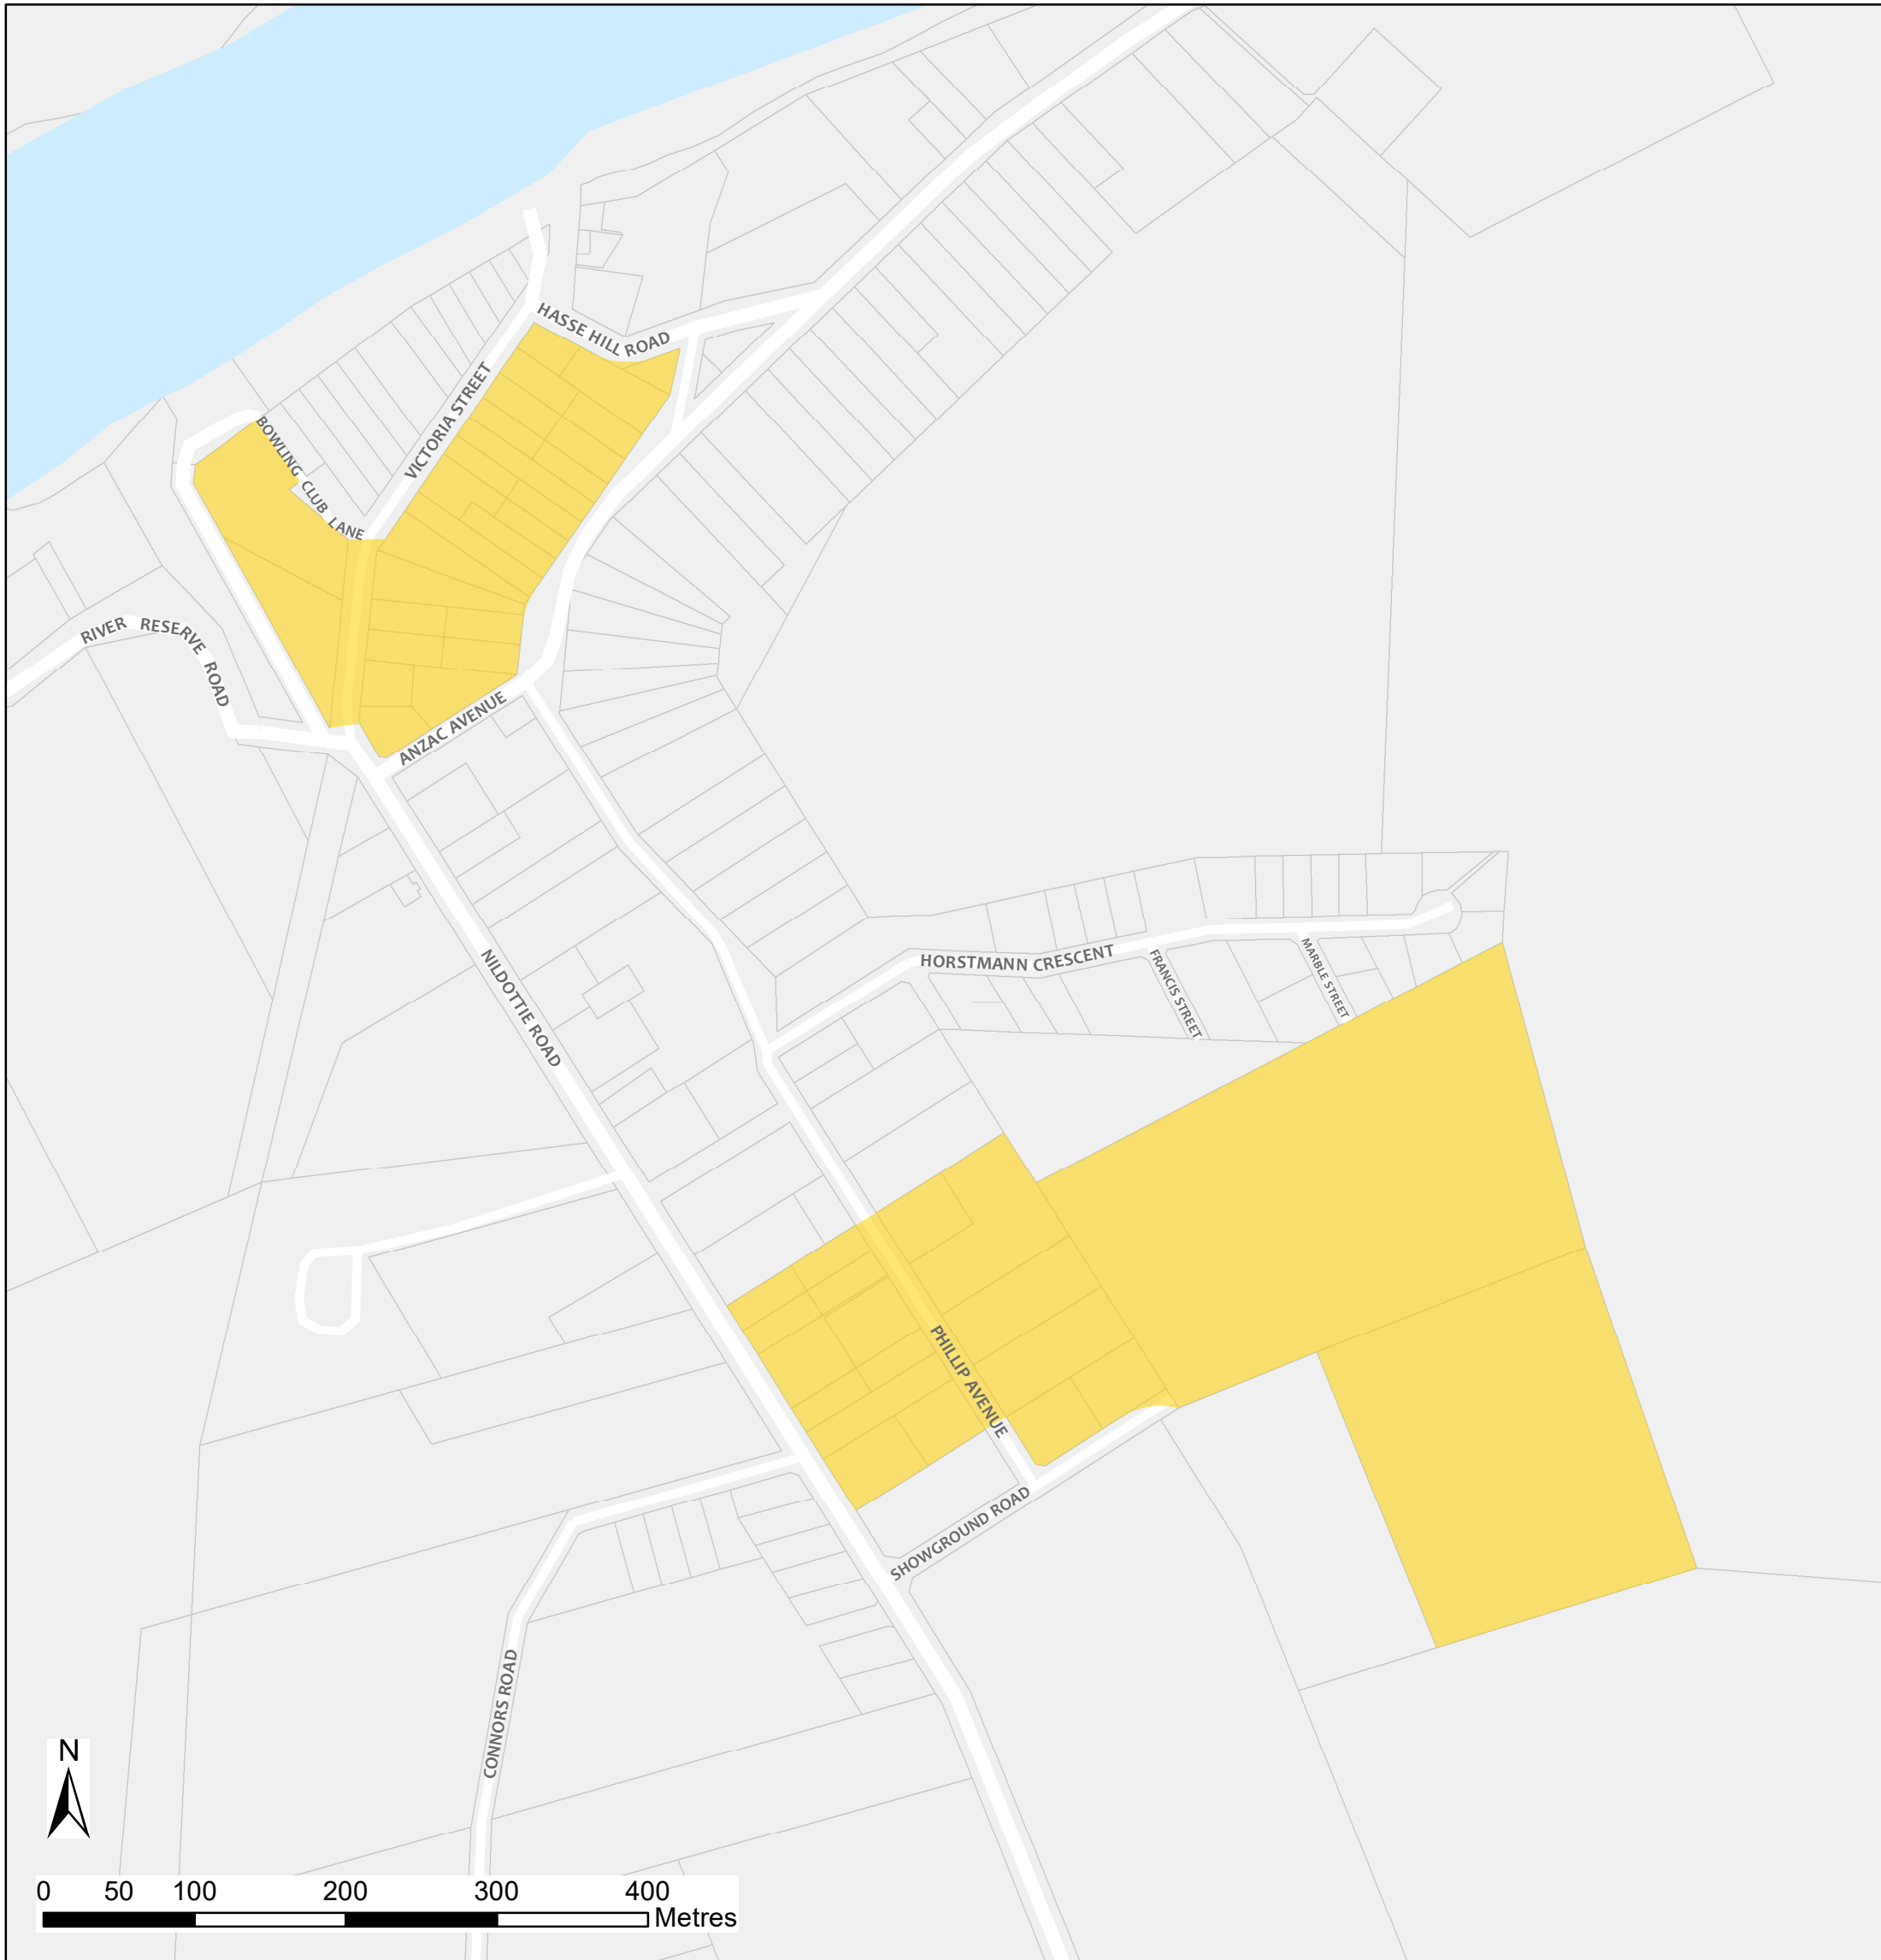

Swan Reach Bushfire Safer Place

Council: Mid Murray Council
Fire Ban District: Murraylands

 Bushfire Safer Place  Property Cadastre

This Bushfire Safer Place is considered to be relatively safe from fire due to its low levels of fuel. Although the CFS has taken every care and precaution in identifying this area it will be subjected to spark and ember attack in the event of a fire.

It is recommended that you identify several Bushfire Safer Places when creating your personal Bushfire Survival Plan. Templates for Bushfire Survival Plans are available from the CFS website.

Map produced: February 2018