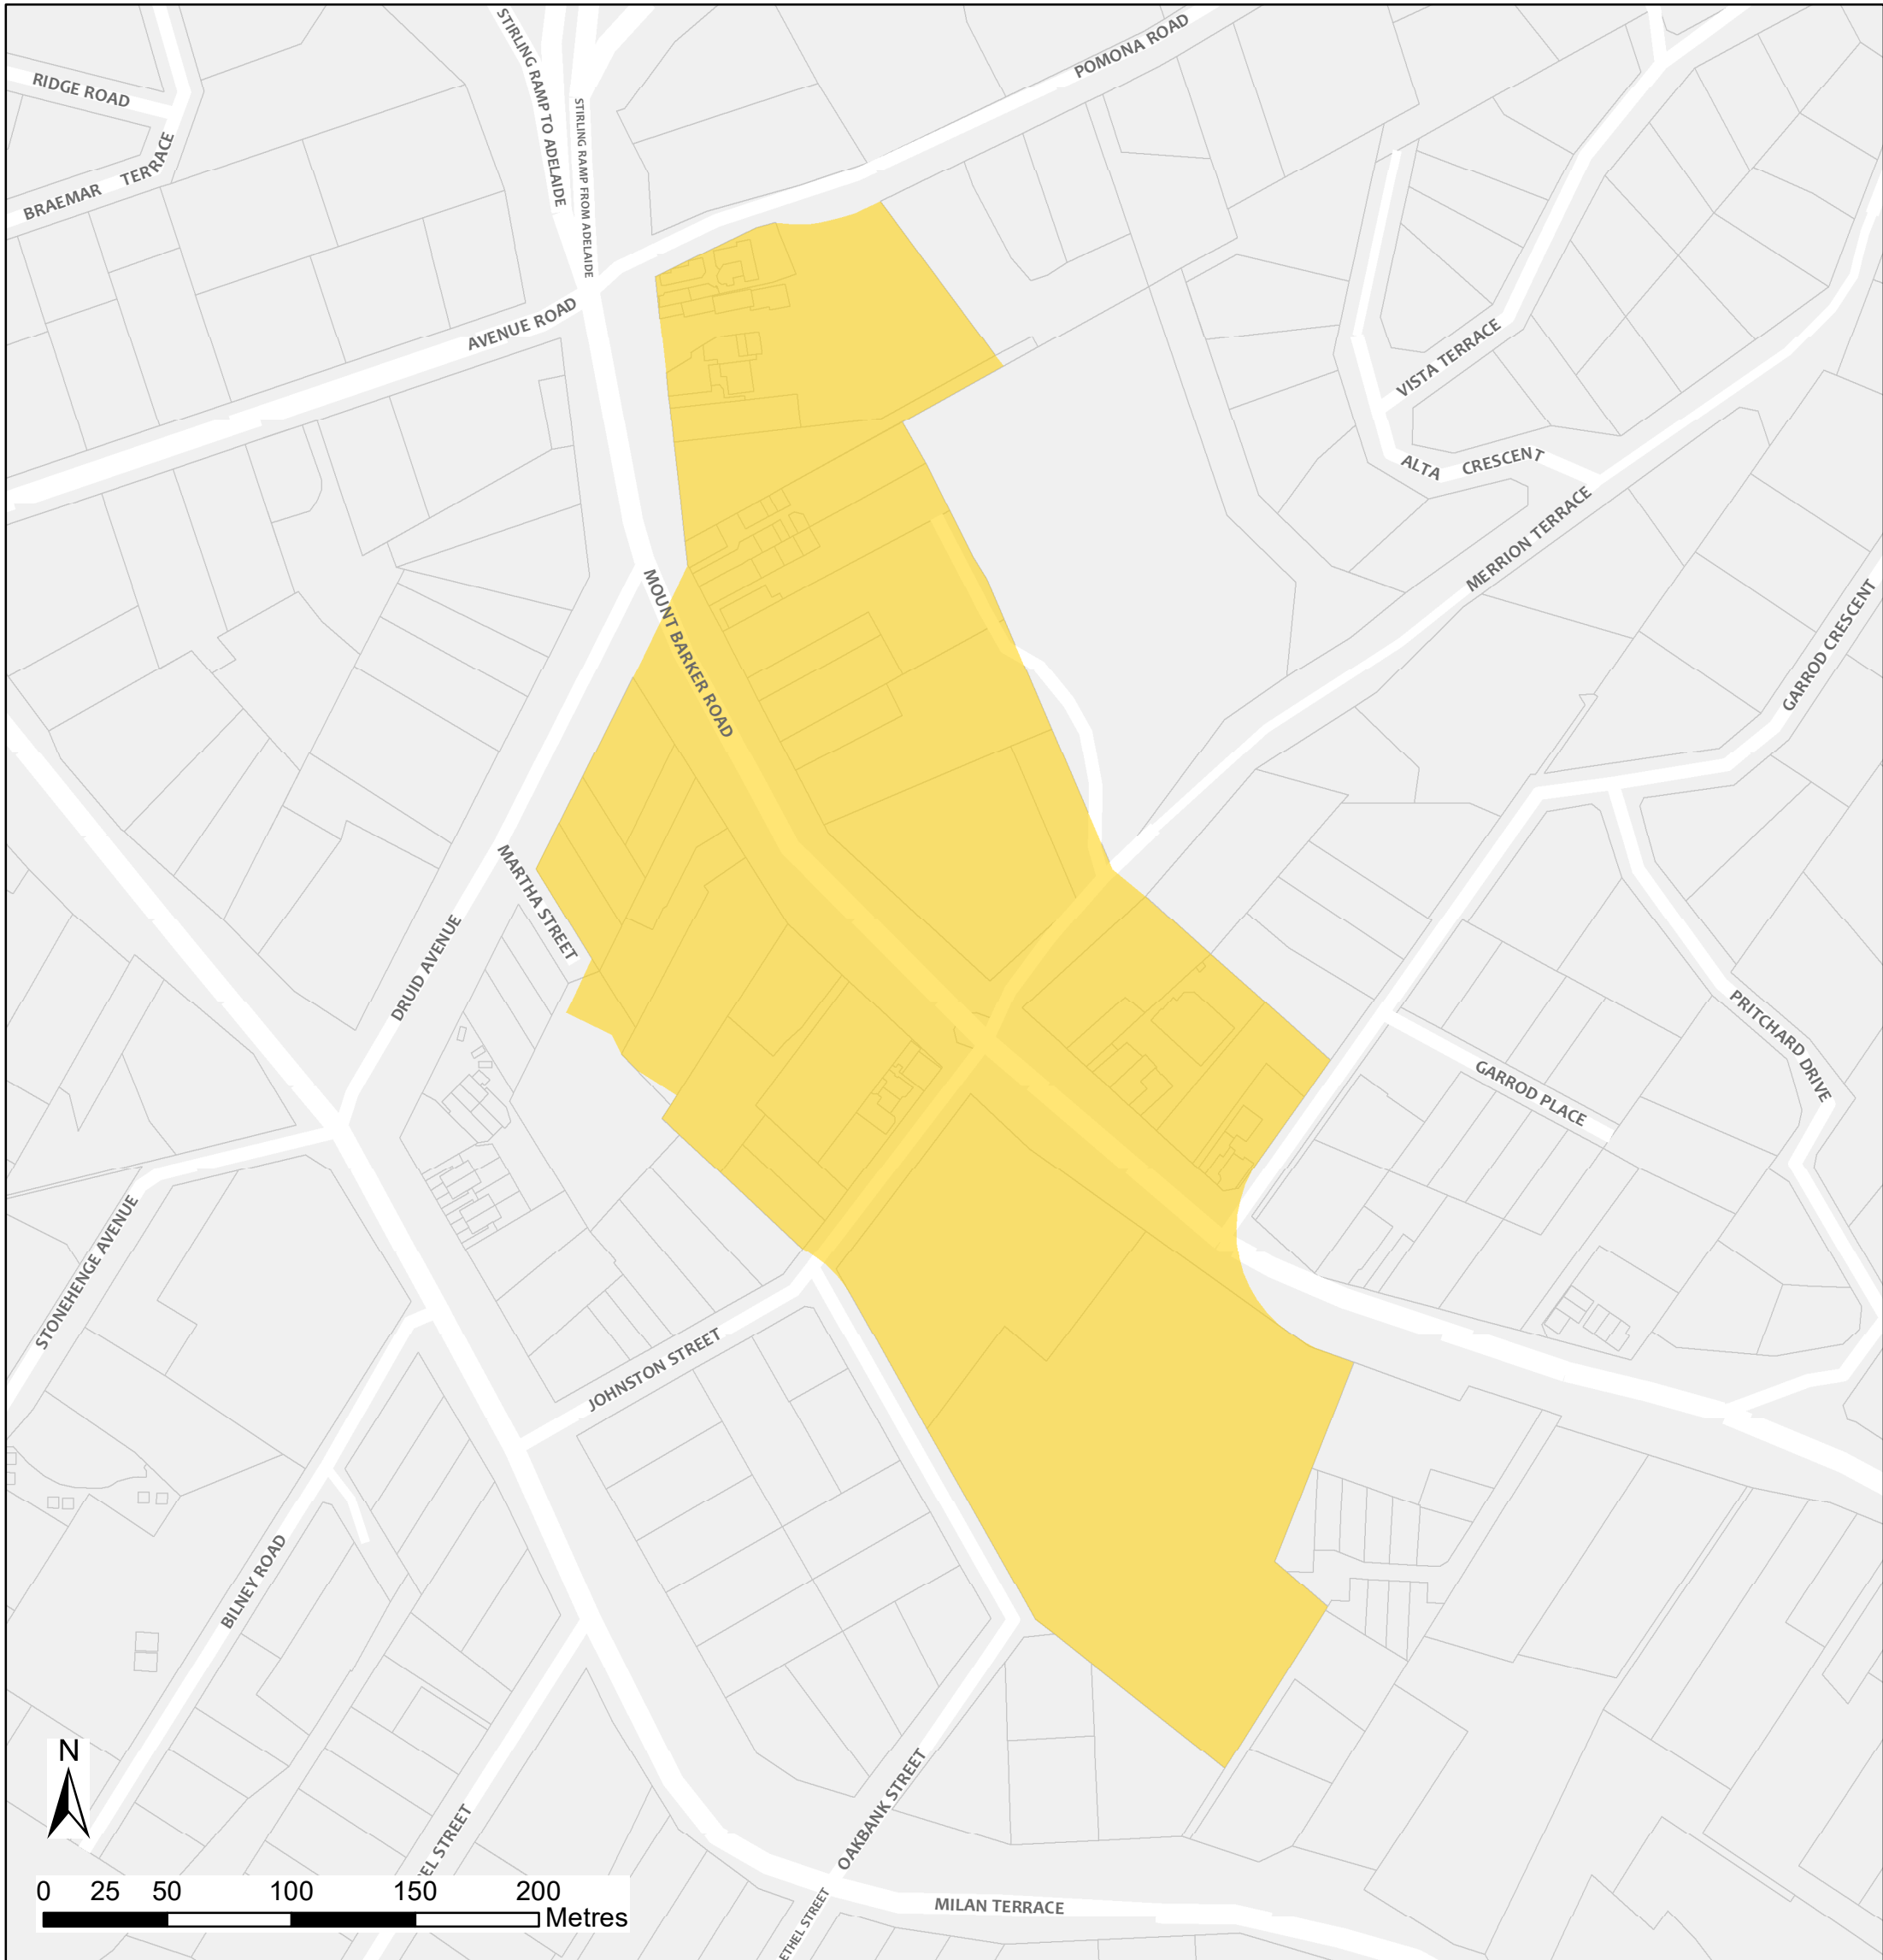

Stirling Bushfire Safer Place

Council: Adelaide Hills Council
Fire Ban District: Mount Lofty Ranges

 Bushfire Safer Place  Property Cadastre

This Bushfire Safer Place is considered to be relatively safe from fire due to its low levels of fuel. Although the CFS has taken every care and precaution in identifying this area it will be subjected to spark and ember attack in the event of a fire.

It is recommended that you identify several Bushfire Safer Places when creating your personal Bushfire Survival Plan. Templates for Bushfire Survival Plans are available from the CFS website.

Map produced: February 2018