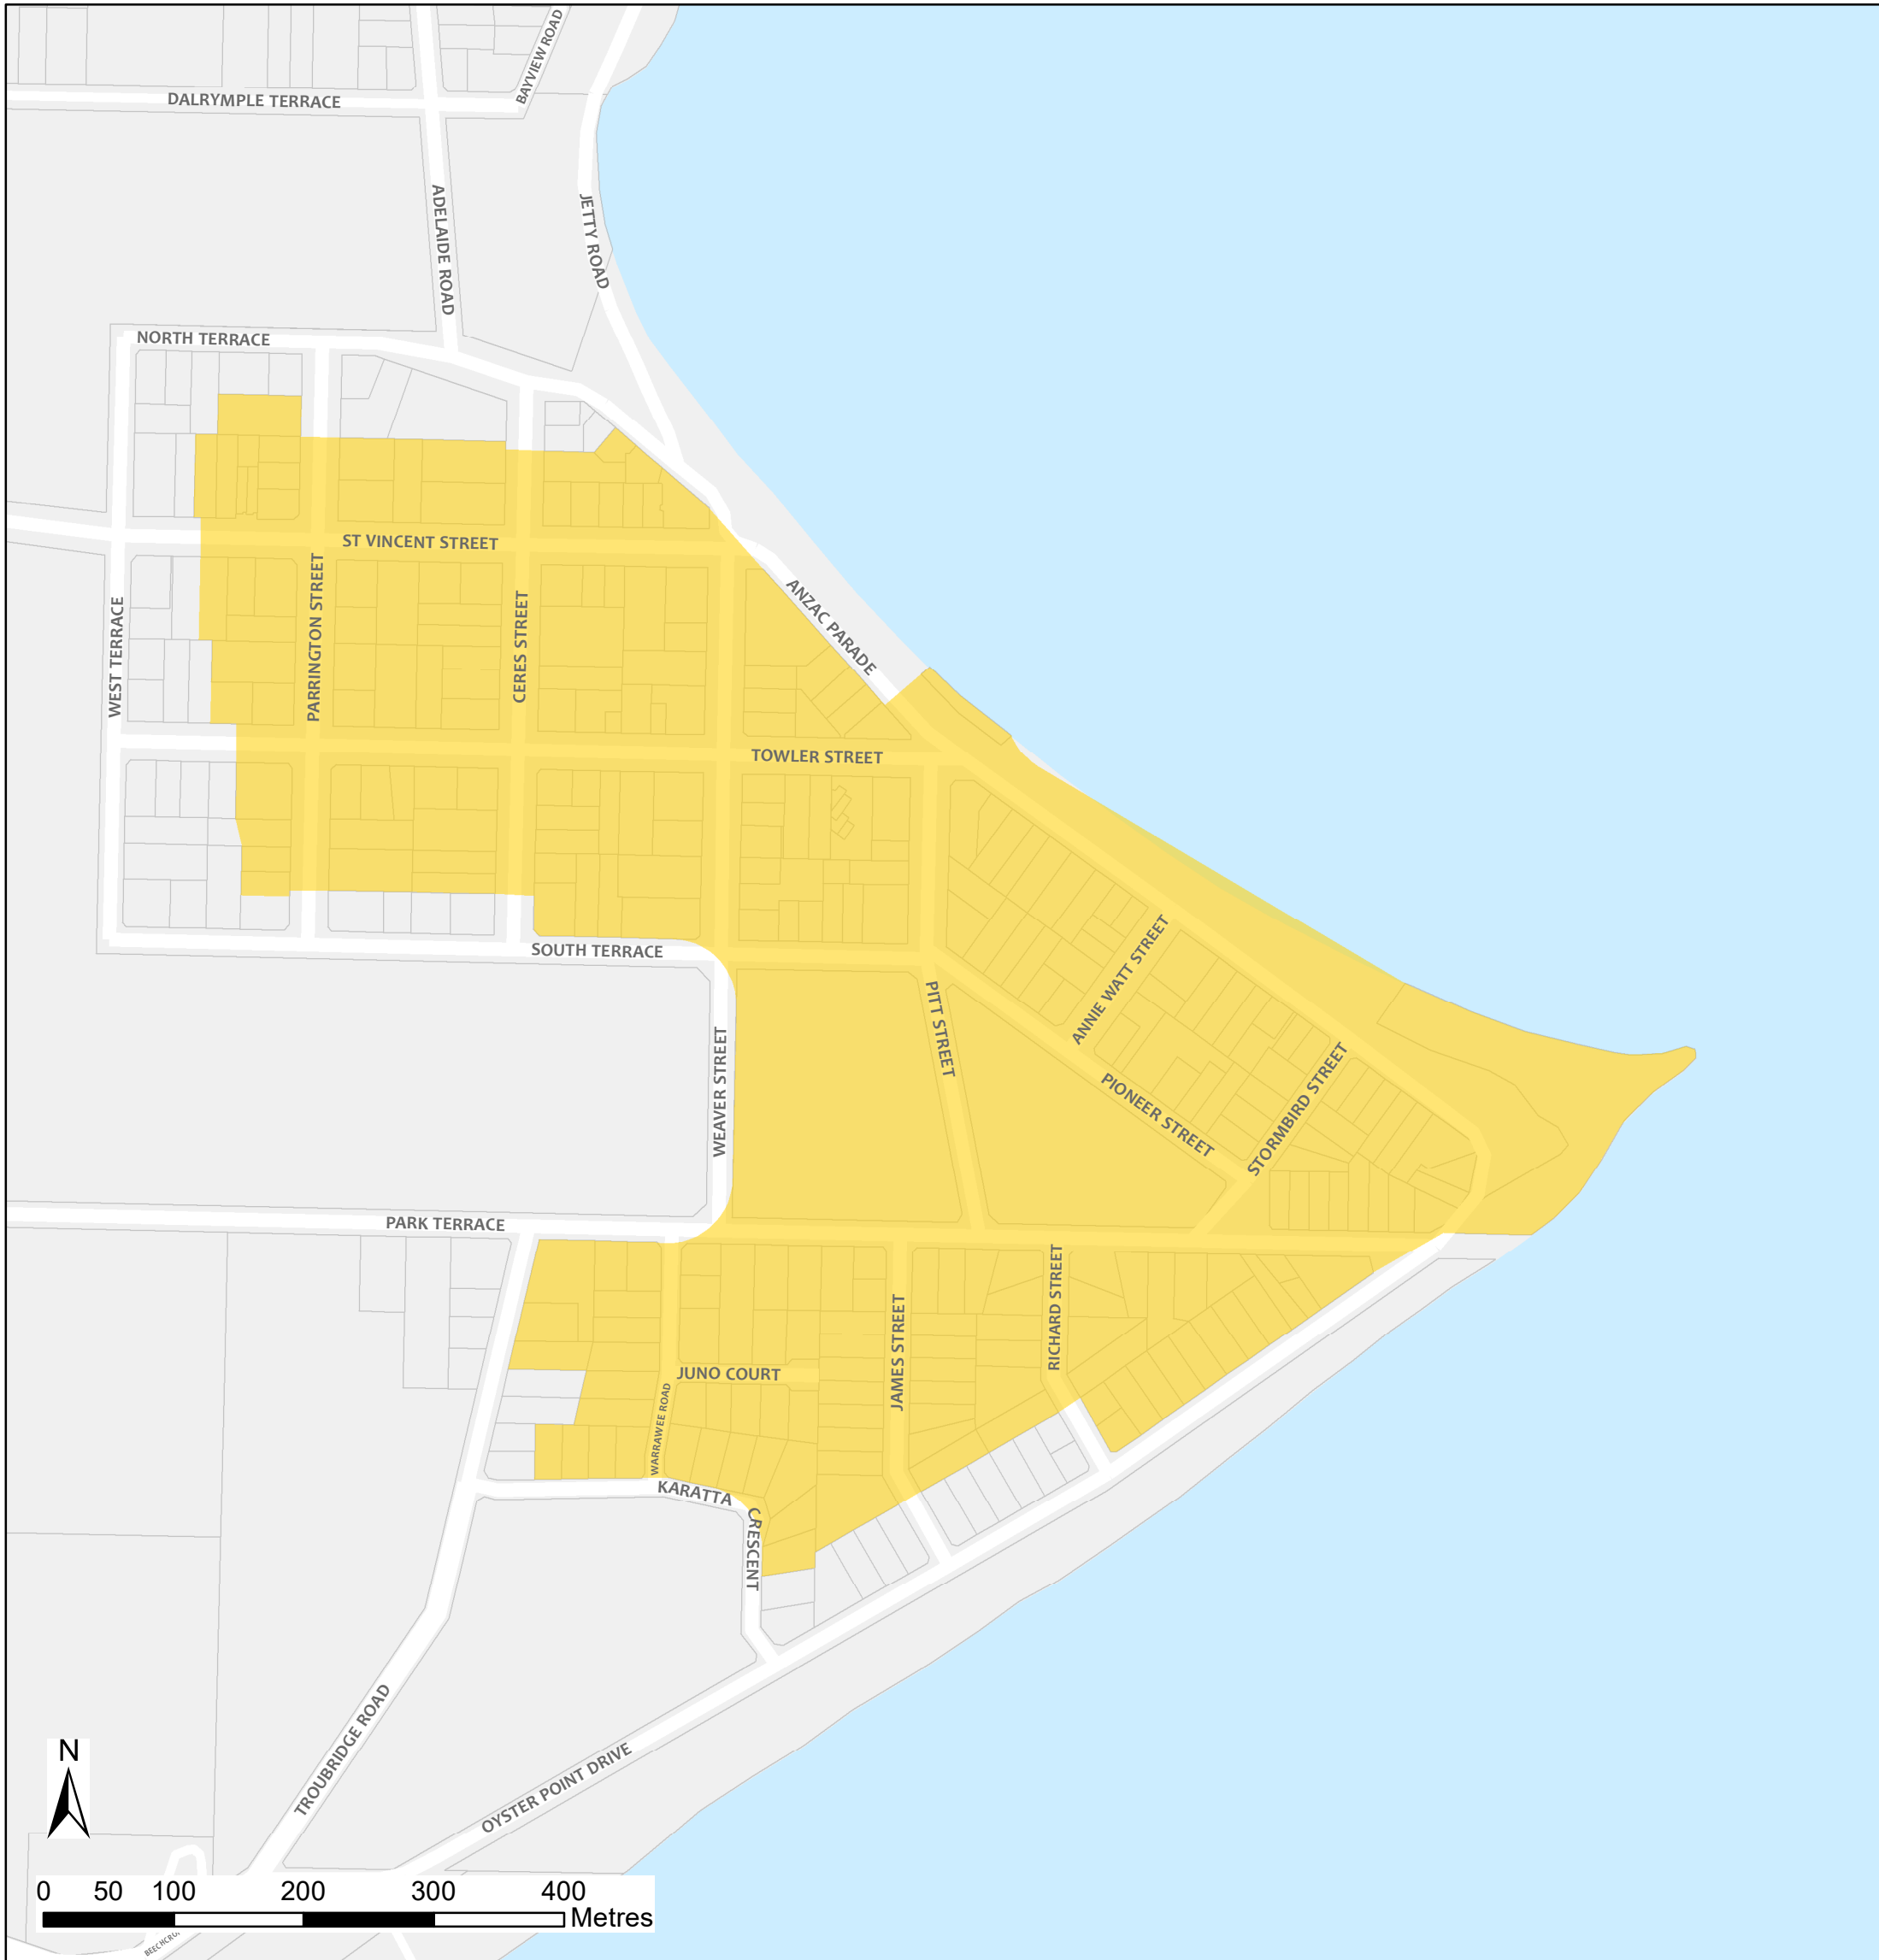

# Stansbury Bushfire Safer Place

Council: Yorke Peninsula Council  
Fire Ban District: Yorke Peninsula

 Bushfire Safer Place  Property Cadastre

This Bushfire Safer Place is considered to be relatively safe from fire due to its low levels of fuel. Although the CFS has taken every care and precaution in identifying this area it will be subjected to spark and ember attack in the event of a fire.

It is recommended that you identify several Bushfire Safer Places when creating your personal Bushfire Survival Plan. Templates for Bushfire Survival Plans are available from the CFS website.

Map produced: February 2018