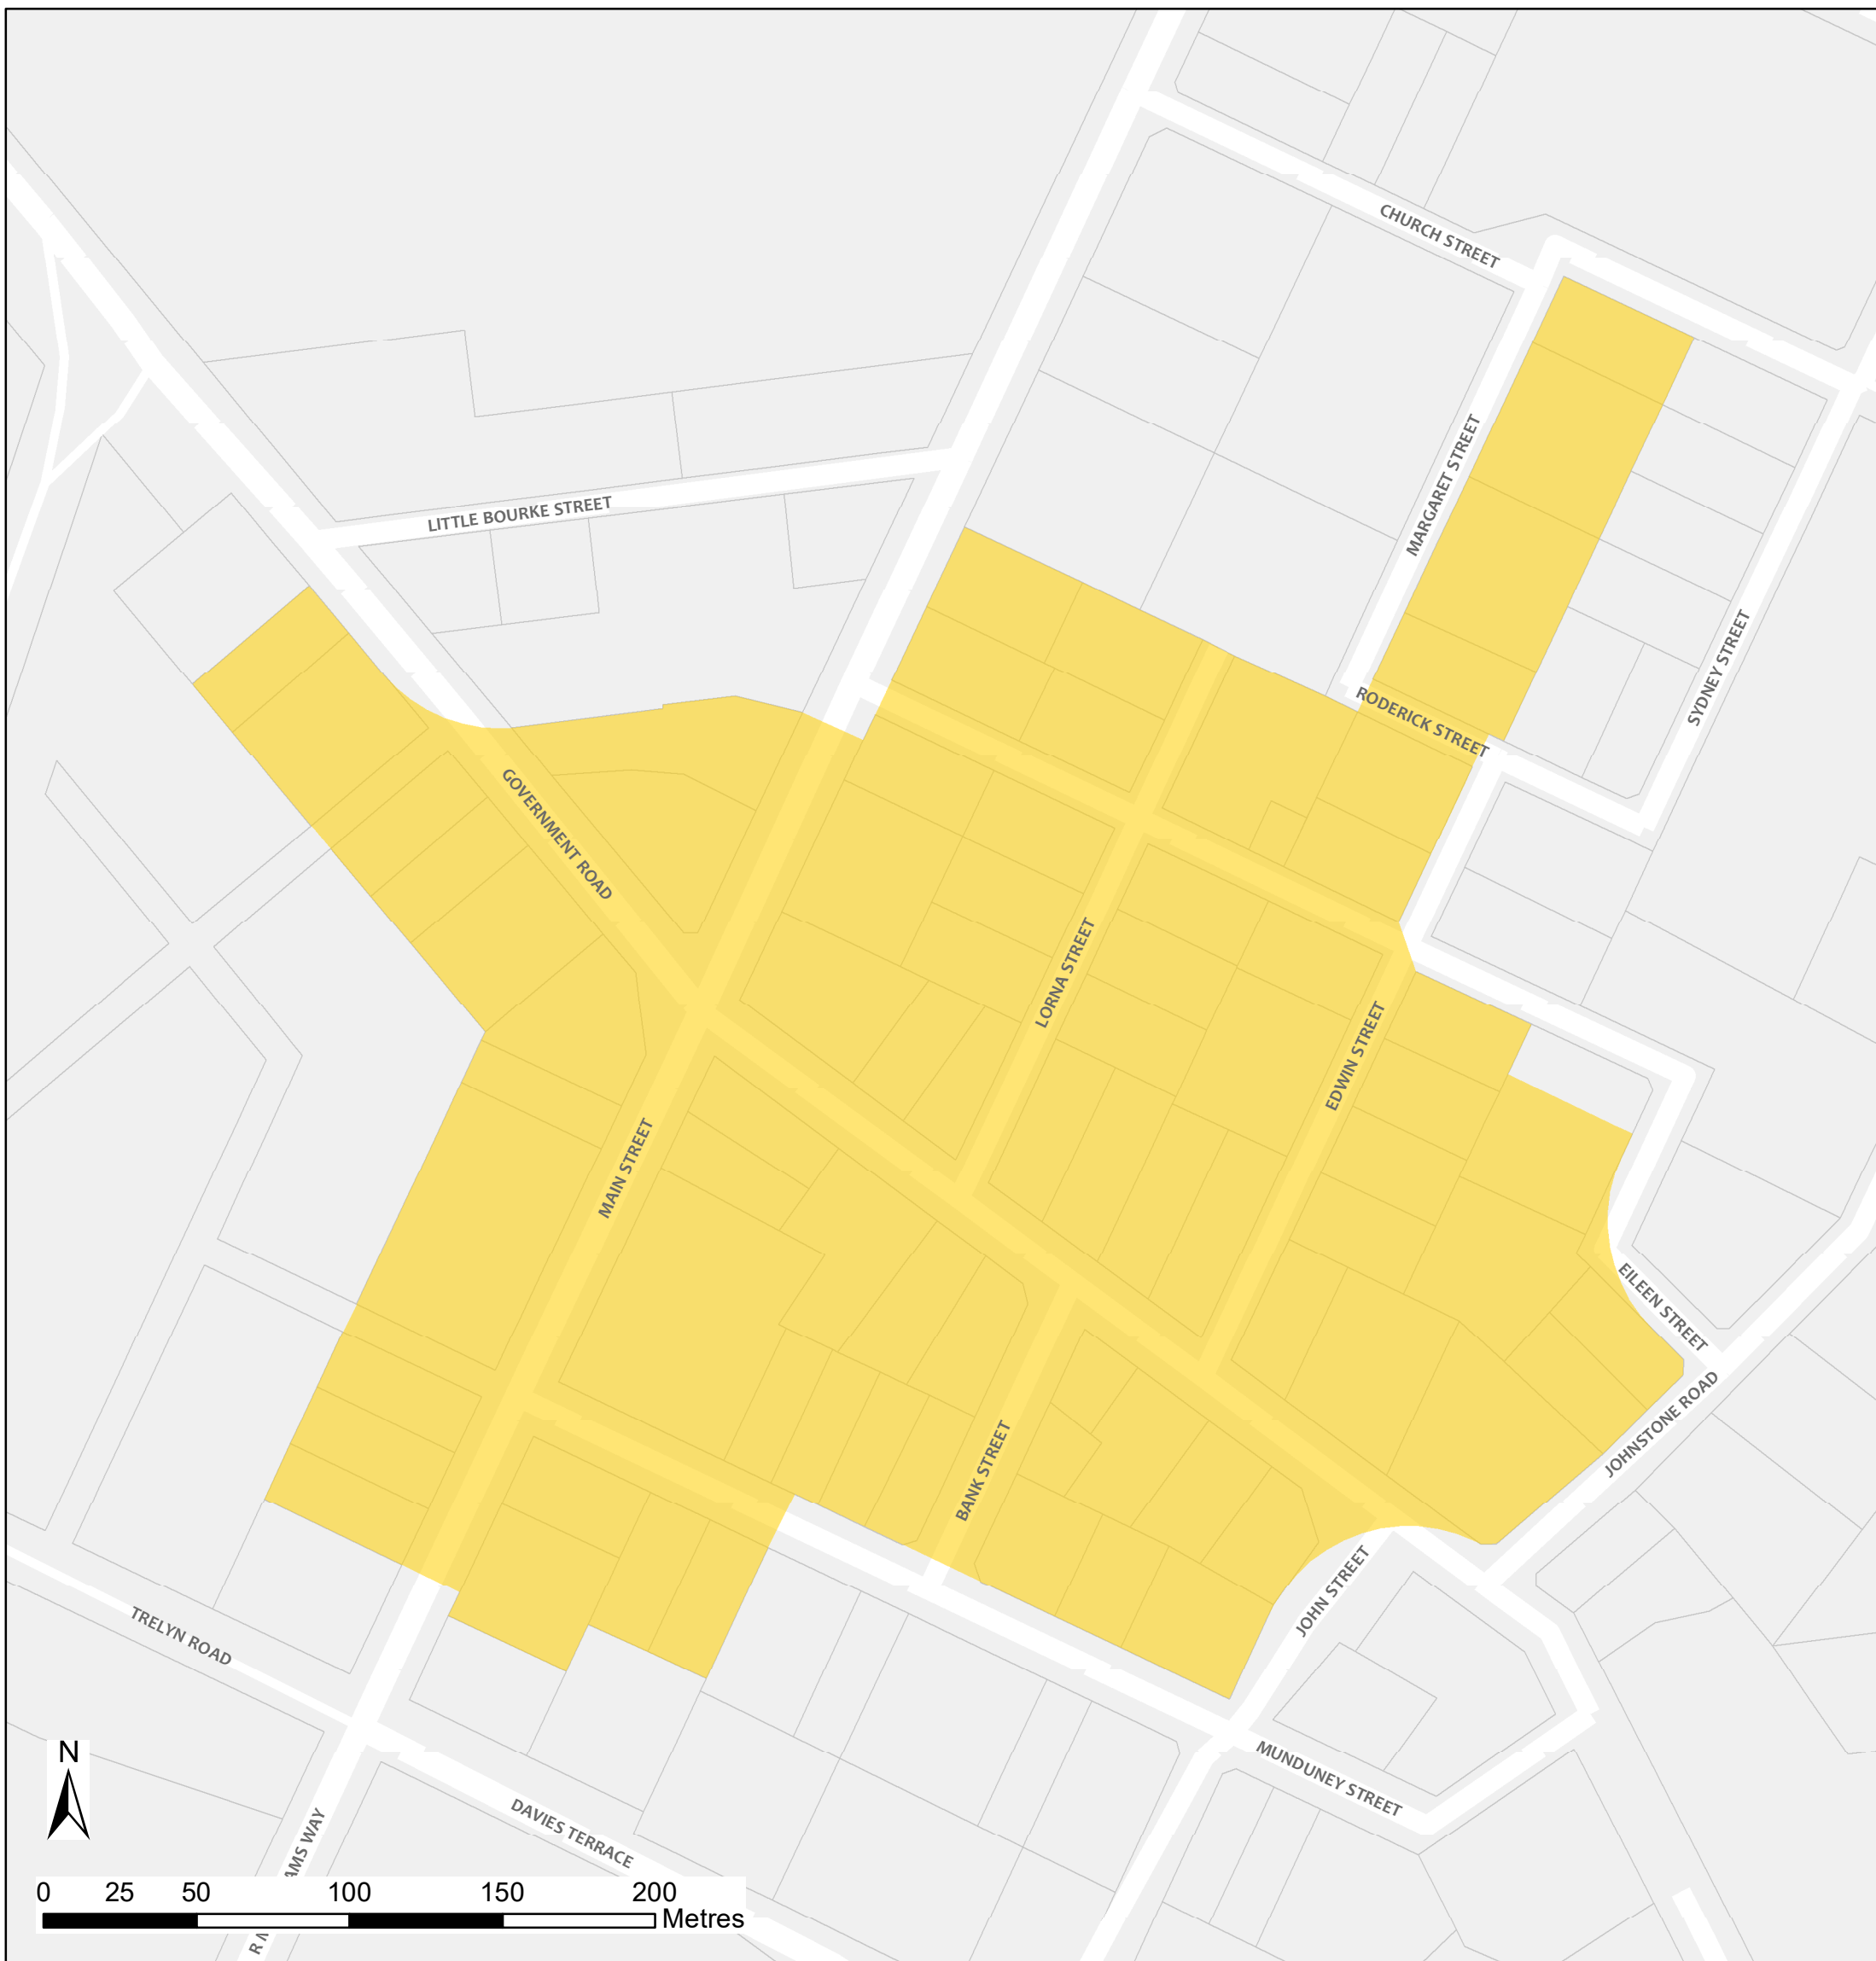

Spalding Bushfire Safer Place

Council: Northern Areas Council
Fire Ban District: Mid North

 Bushfire Safer Place  Property Cadastre

This Bushfire Safer Place is considered to be relatively safe from fire due to its low levels of fuel. Although the CFS has taken every care and precaution in identifying this area it will be subjected to spark and ember attack in the event of a fire.

It is recommended that you identify several Bushfire Safer Places when creating your personal Bushfire Survival Plan. Templates for Bushfire Survival Plans are available from the CFS website.

Map produced: February 2018