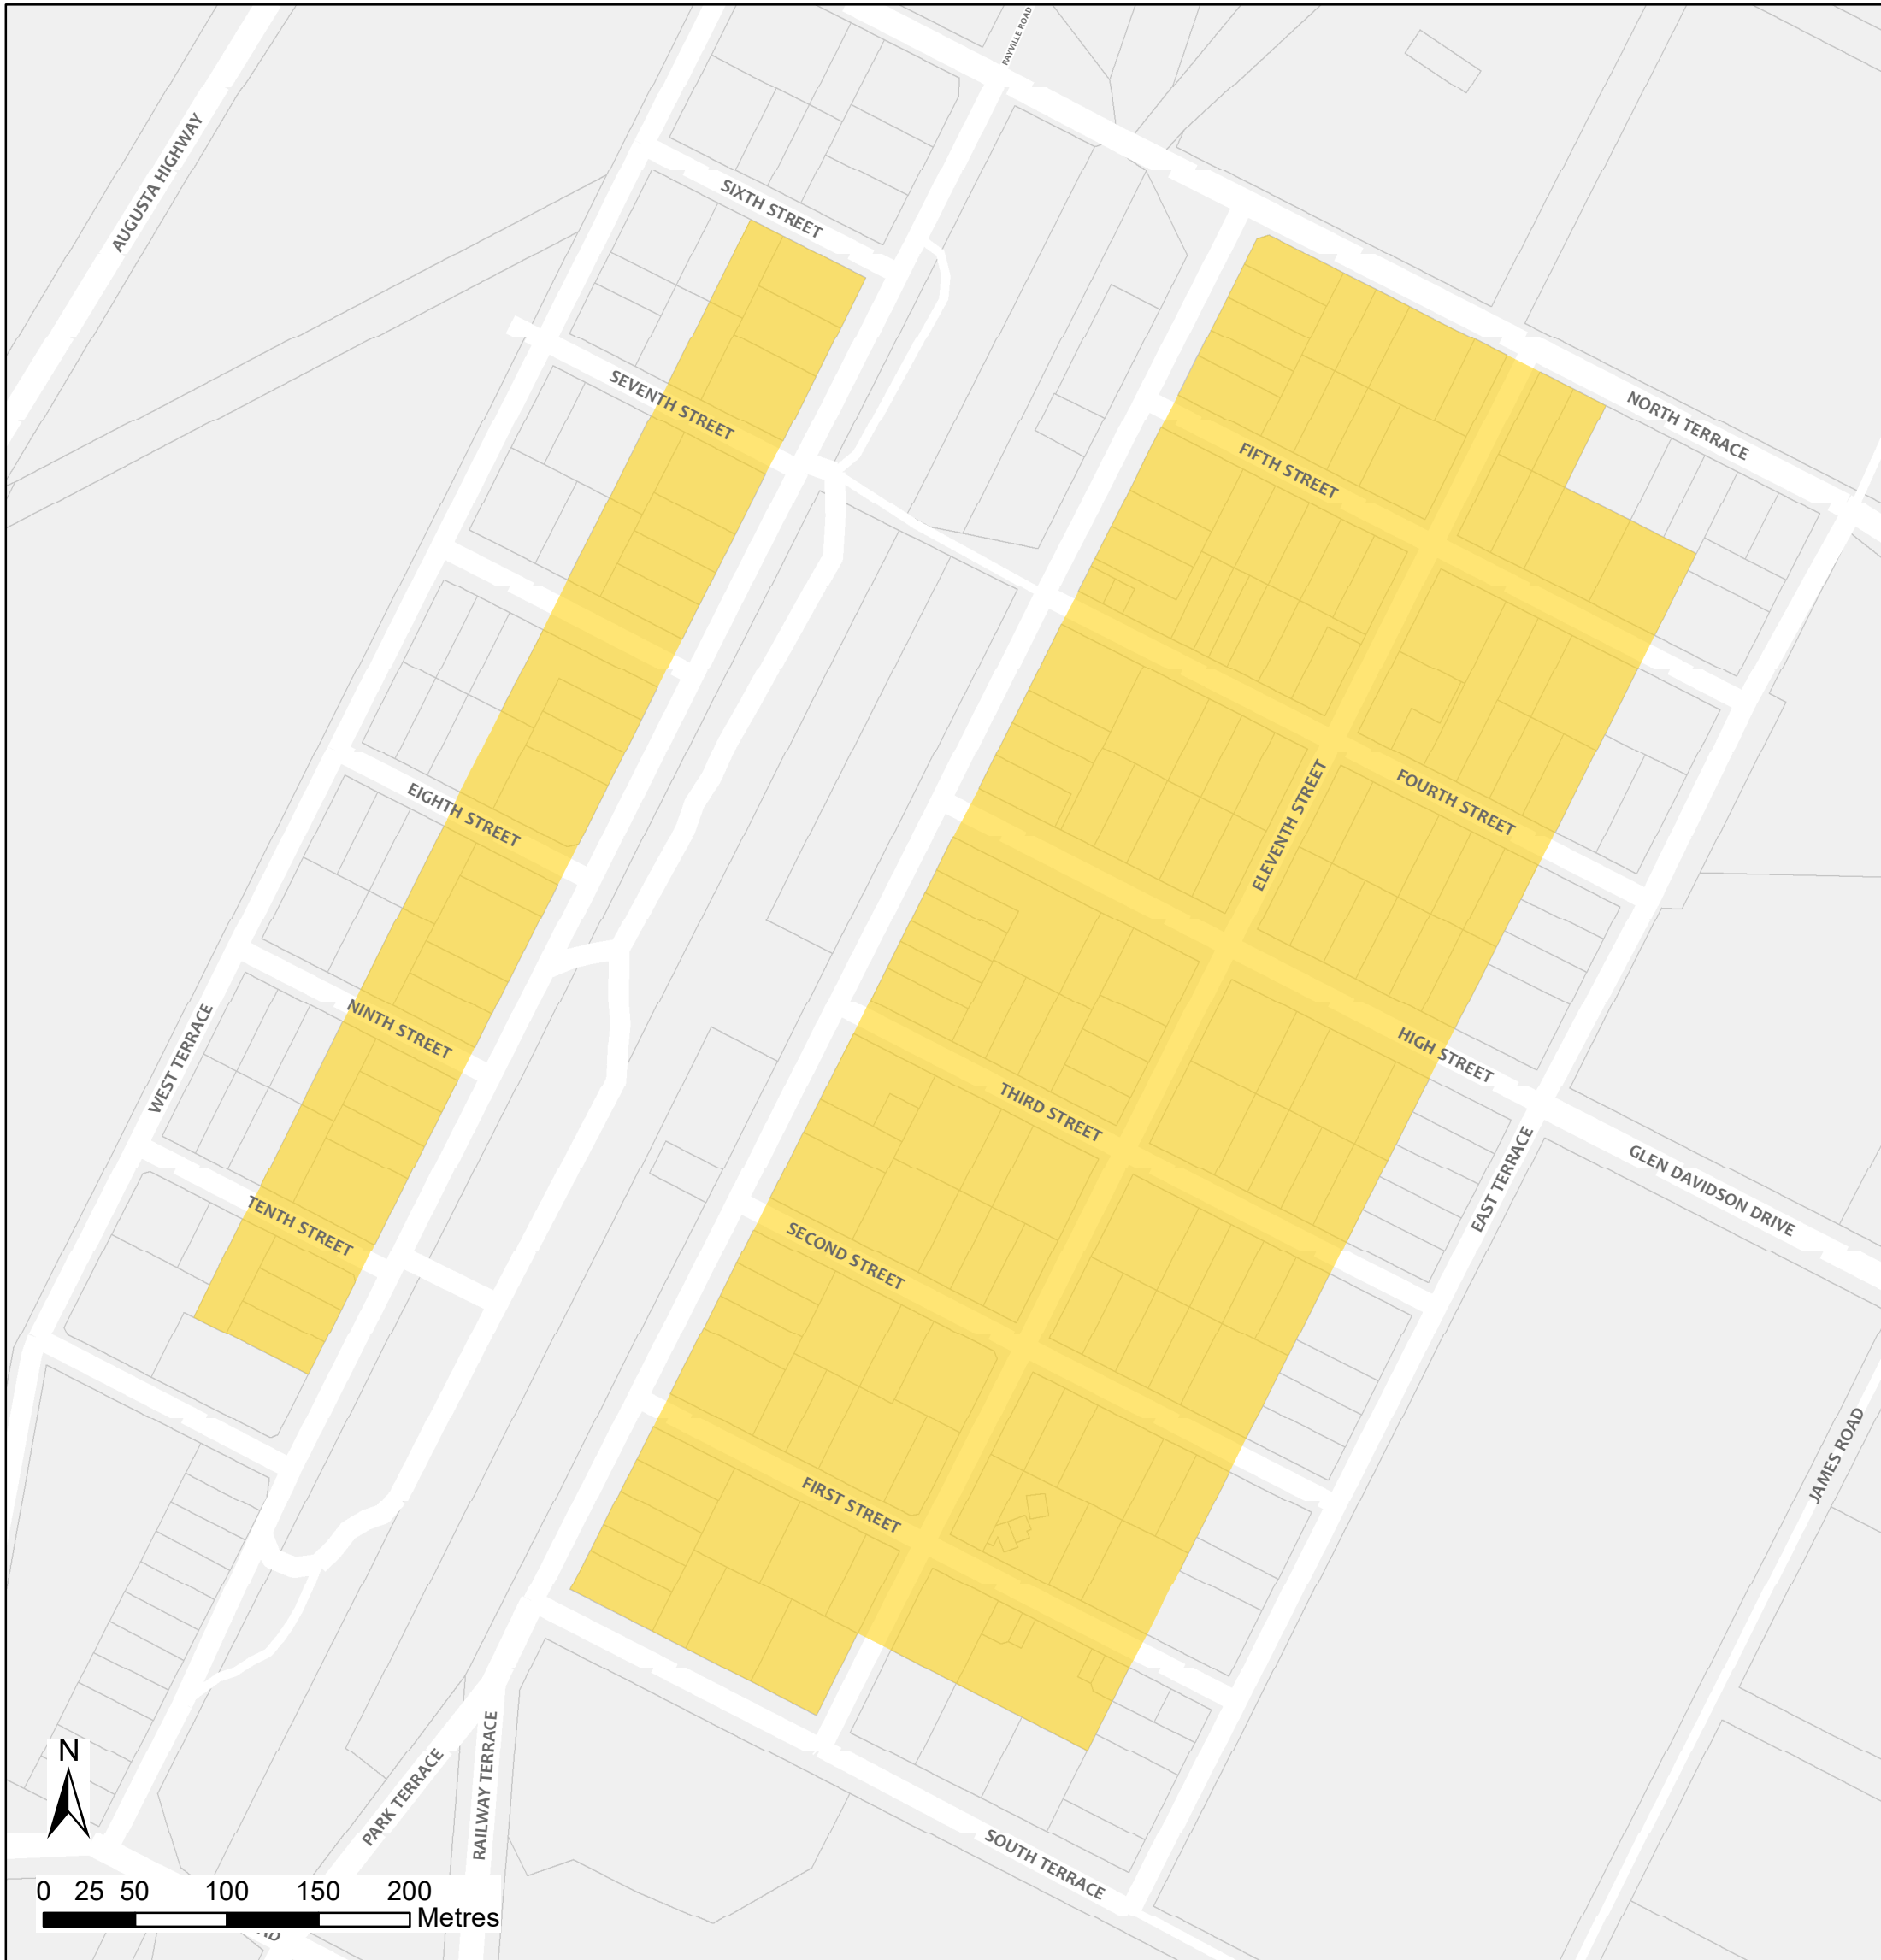

Snowtown Bushfire Safer Place

Council: Wakefield Regional Council
Fire Ban District: Mid North

 Bushfire Safer Place  Property Cadastre

This Bushfire Safer Place is considered to be relatively safe from fire due to its low levels of fuel. Although the CFS has taken every care and precaution in identifying this area it will be subjected to spark and ember attack in the event of a fire.

It is recommended that you identify several Bushfire Safer Places when creating your personal Bushfire Survival Plan. Templates for Bushfire Survival Plans are available from the CFS website.

Map produced: February 2018