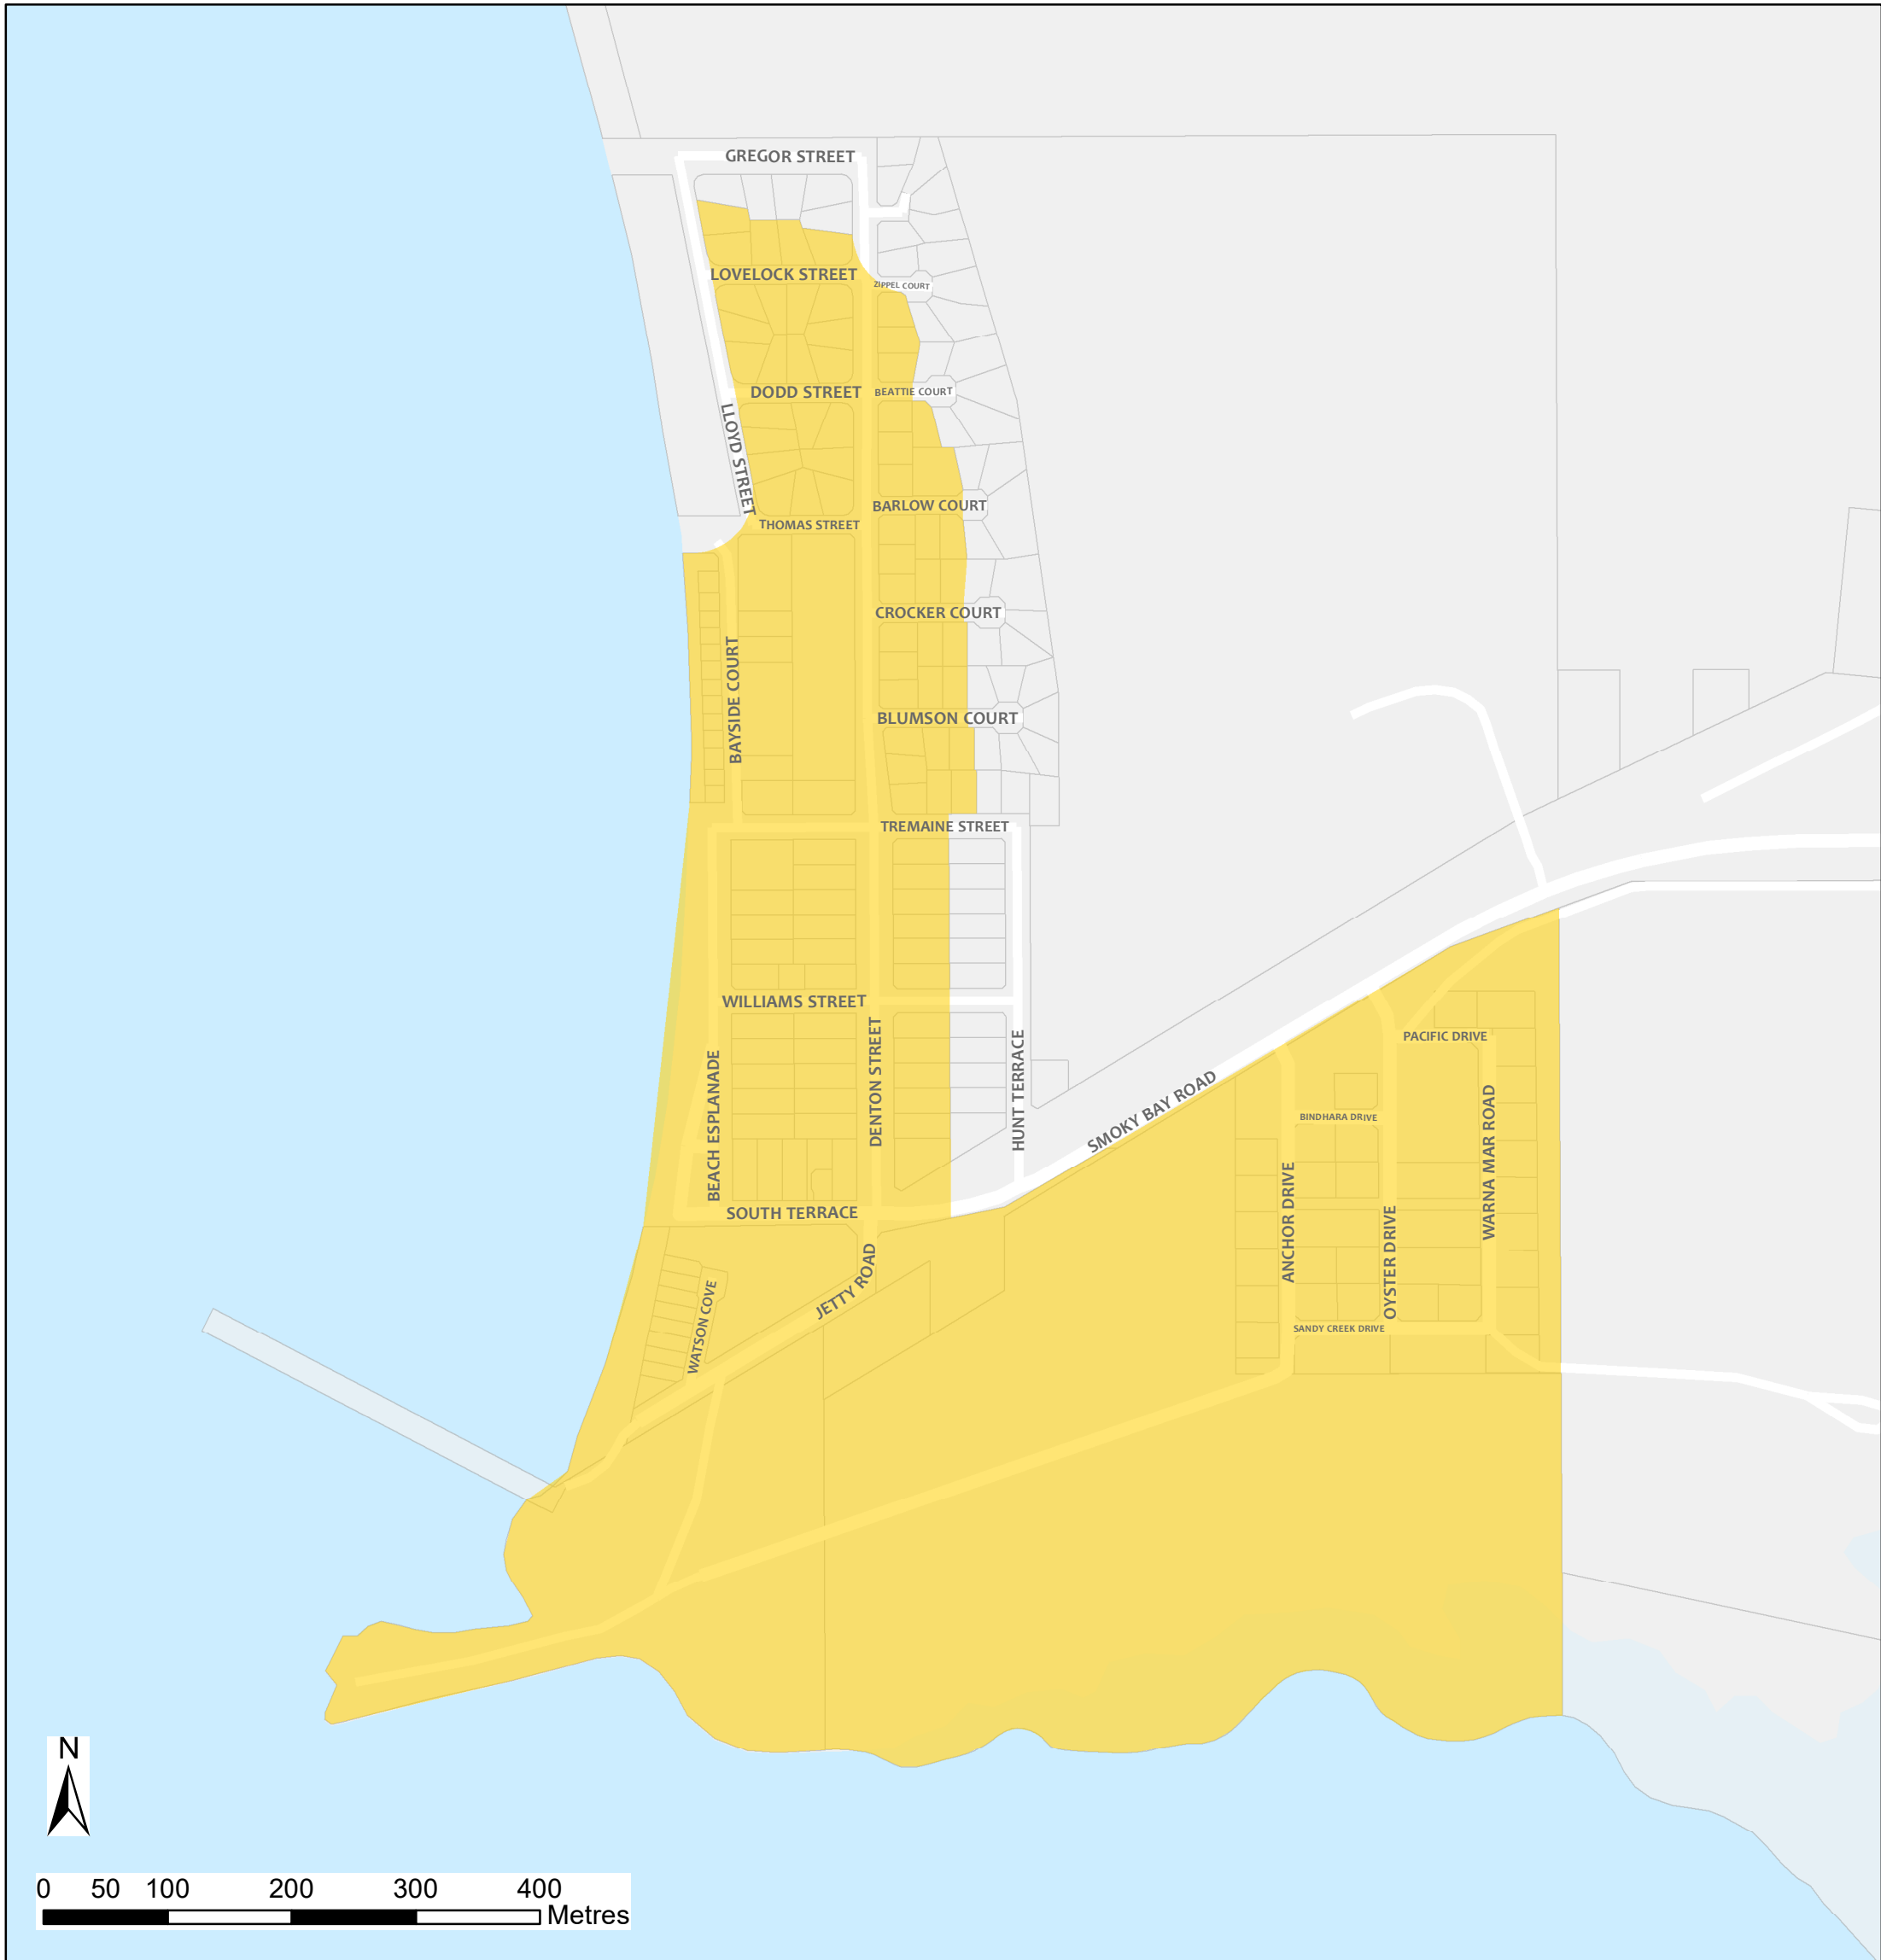

# Smoky Bay Bushfire Safer Place

Council: The District Council of Ceduna  
Fire Ban District: West Coast

 Bushfire Safer Place  Property Cadastre

This Bushfire Safer Place is considered to be relatively safe from fire due to its low levels of fuel. Although the CFS has taken every care and precaution in identifying this area it will be subjected to spark and ember attack in the event of a fire.

It is recommended that you identify several Bushfire Safer Places when creating your personal Bushfire Survival Plan. Templates for Bushfire Survival Plans are available from the CFS website.

Map produced: February 2018