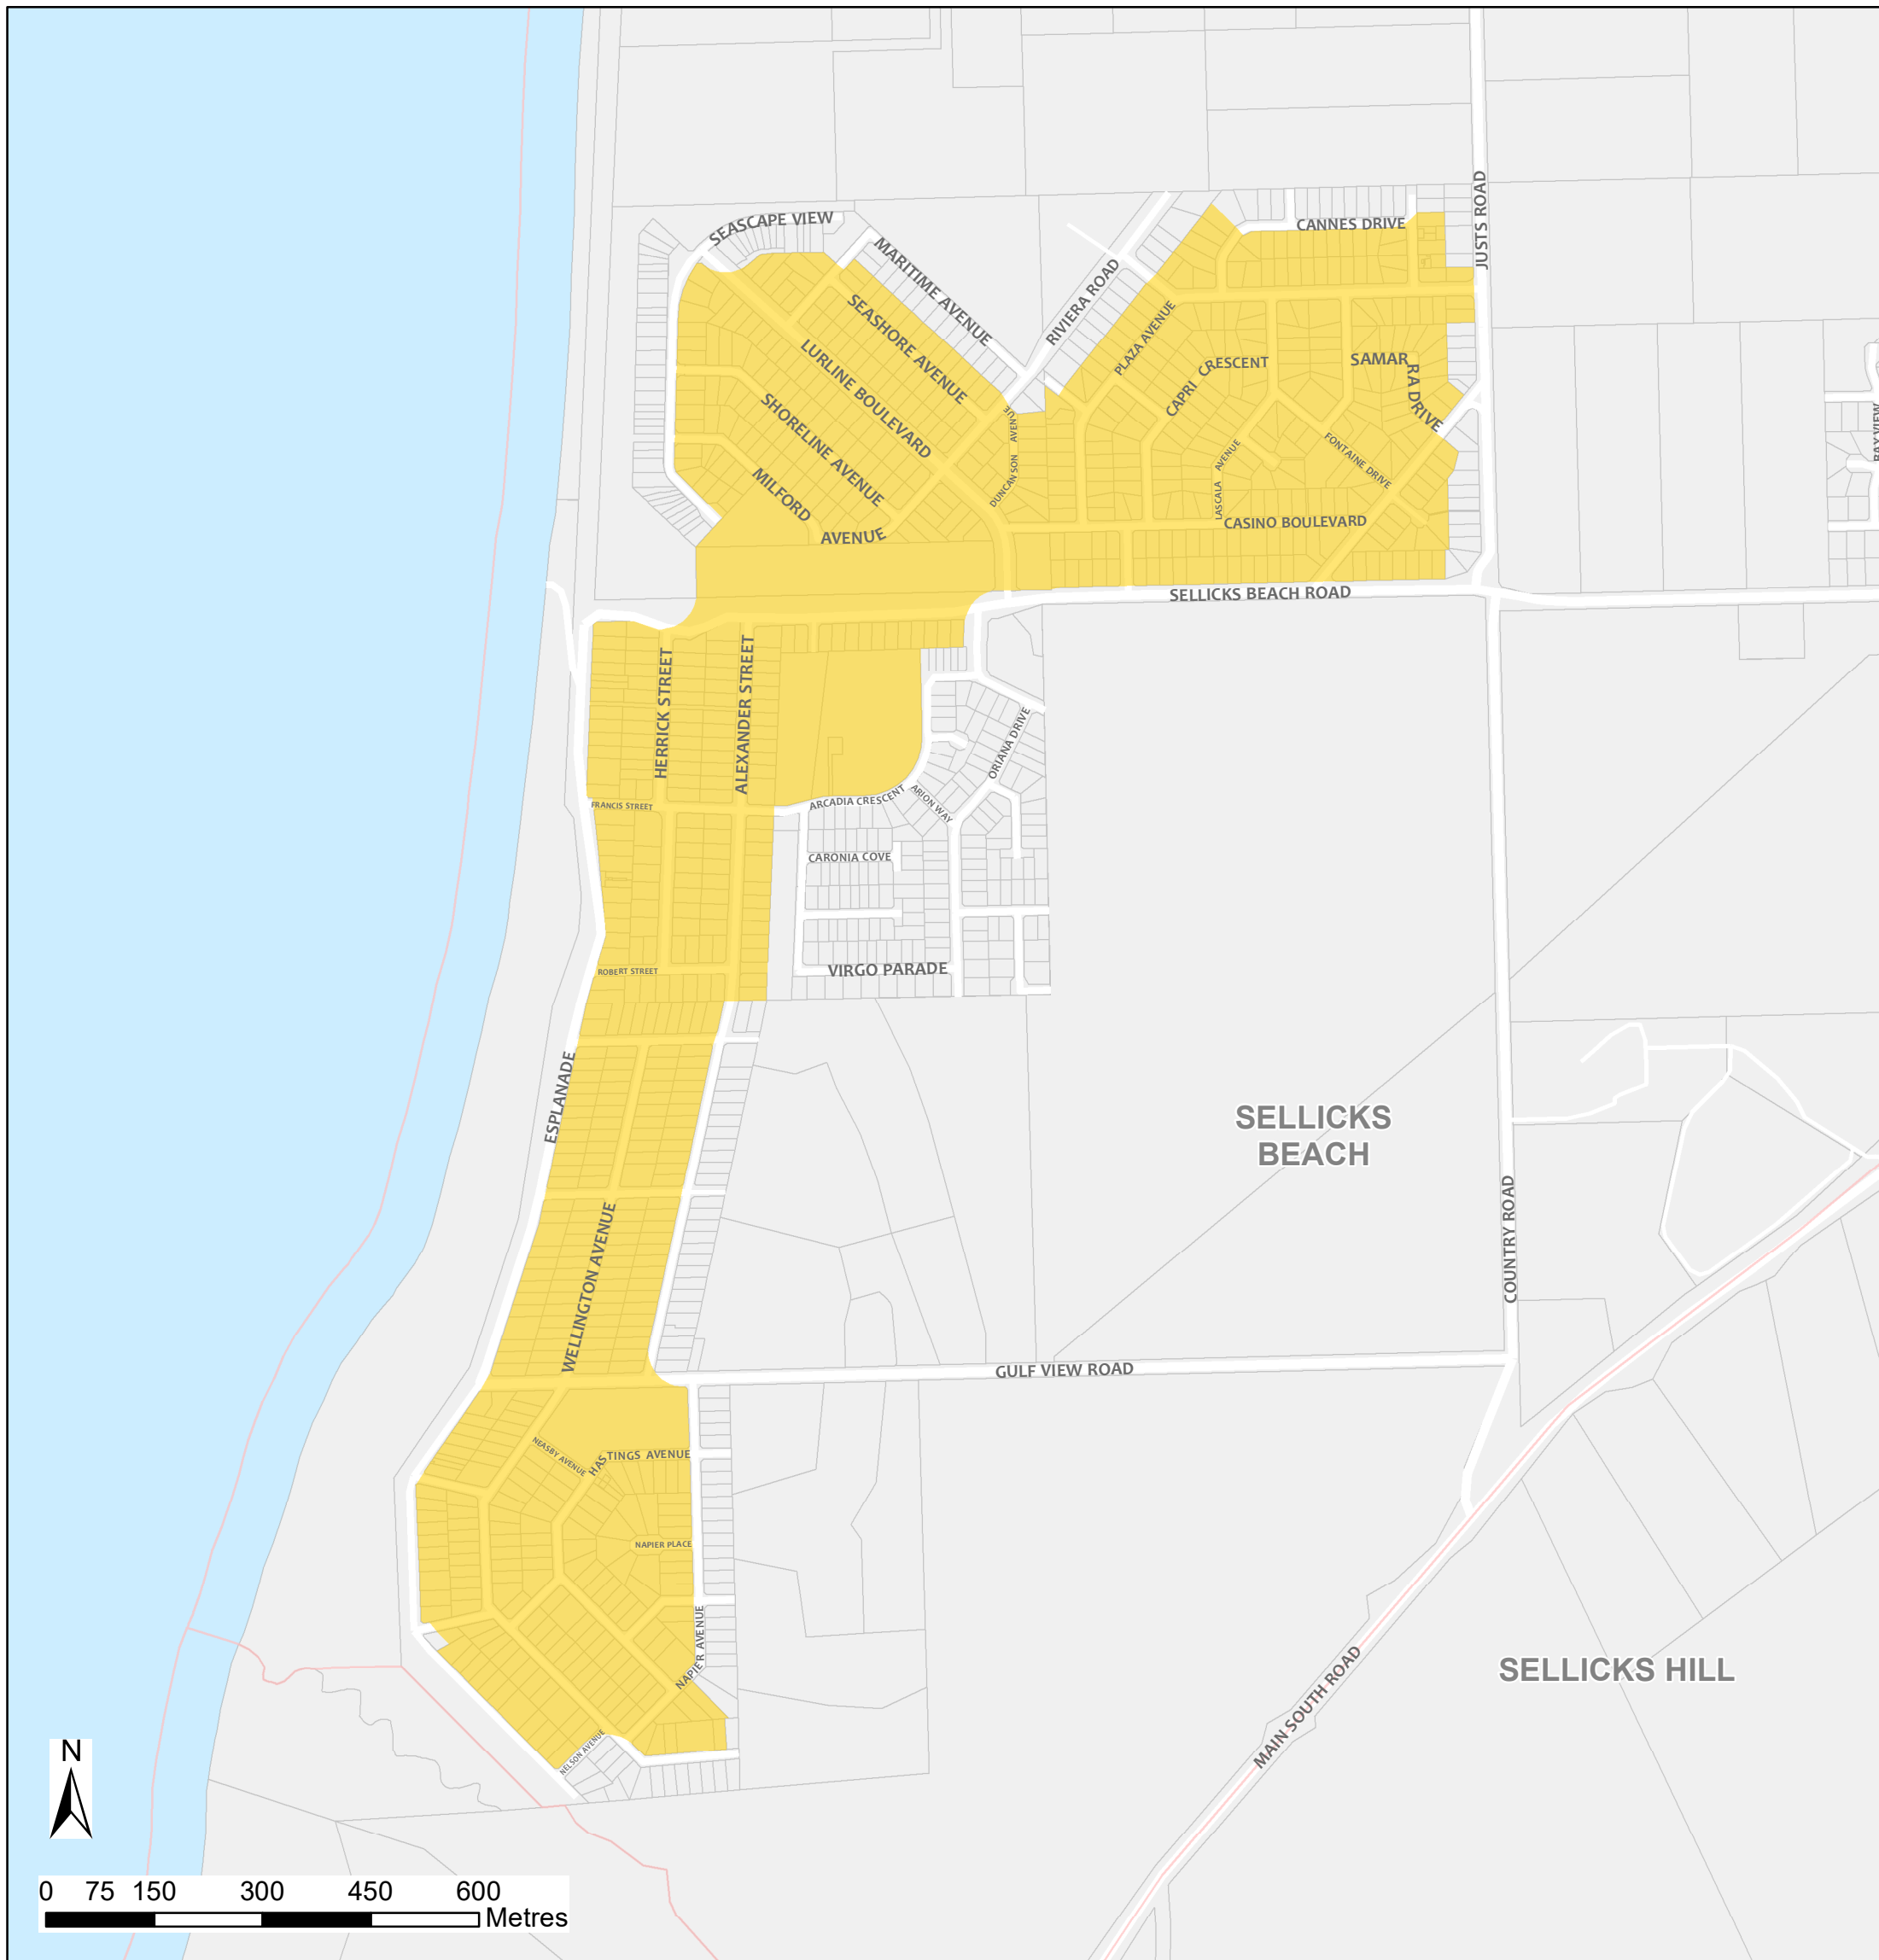

Sellicks Beach Bushfire Safer Place

Council: City of Onkaparinga
Fire Ban District: Mount Lofty Ranges

 Bushfire Safer Place  Suburb Boundary  Property Cadastre

This Bushfire Safer Place is considered to be relatively safe from fire due to its low levels of fuel. Although the CFS has taken every care and precaution in identifying this area it will be subjected to spark and ember attack in the event of a fire.

It is recommended that you identify several Bushfire Safer Places when creating your personal Bushfire Survival Plan. Templates for Bushfire Survival Plans are available from the CFS website.

Map produced: February 2018