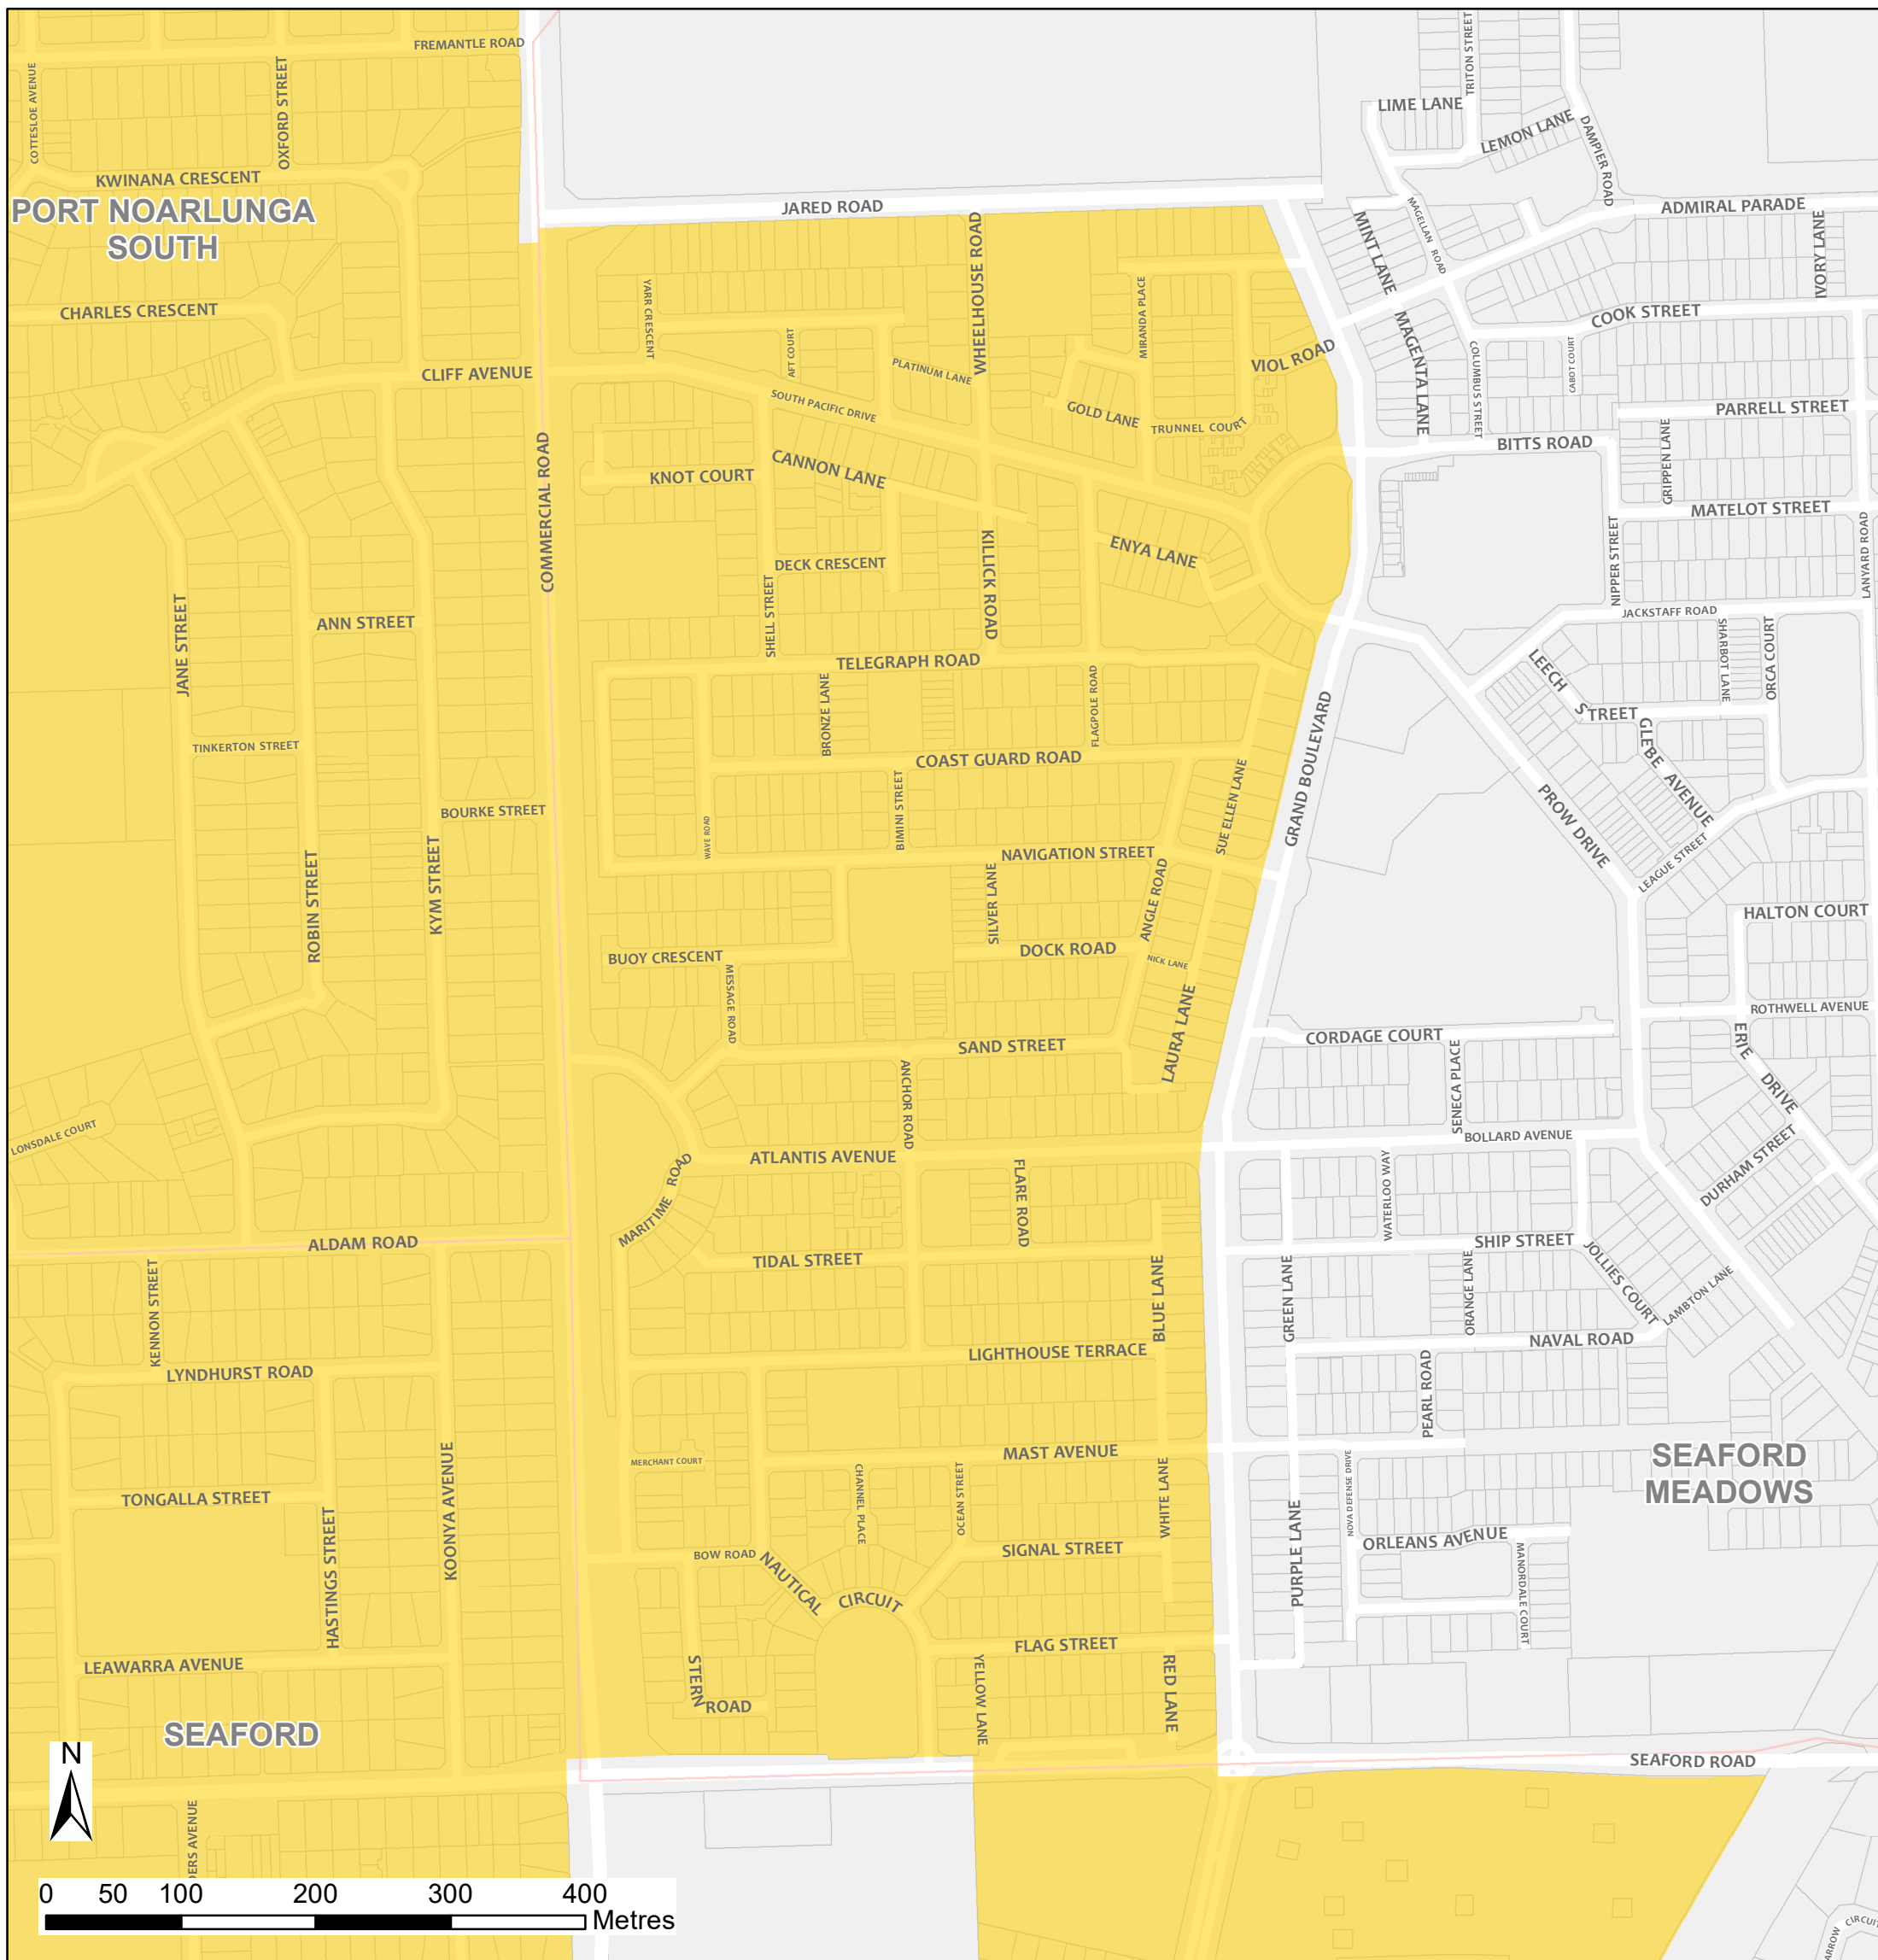

Seaford Meadows Bushfire Safer Place

Council: City of Onkaparinga

Fire Ban District: Adelaide Metropolitan

Bushfire Safer Place Suburb Boundary Property Cadastre

This Bushfire Safer Place is considered to be relatively safe from fire due to its low levels of fuel. Although the CFS has taken every care and precaution in identifying this area it will be subjected to spark and ember attack in the event of a fire.

It is recommended that you identify several Bushfire Safer Places when creating your personal Bushfire Survival Plan. Templates for Bushfire Survival Plans are available from the CFS website.

Map produced: February 2018