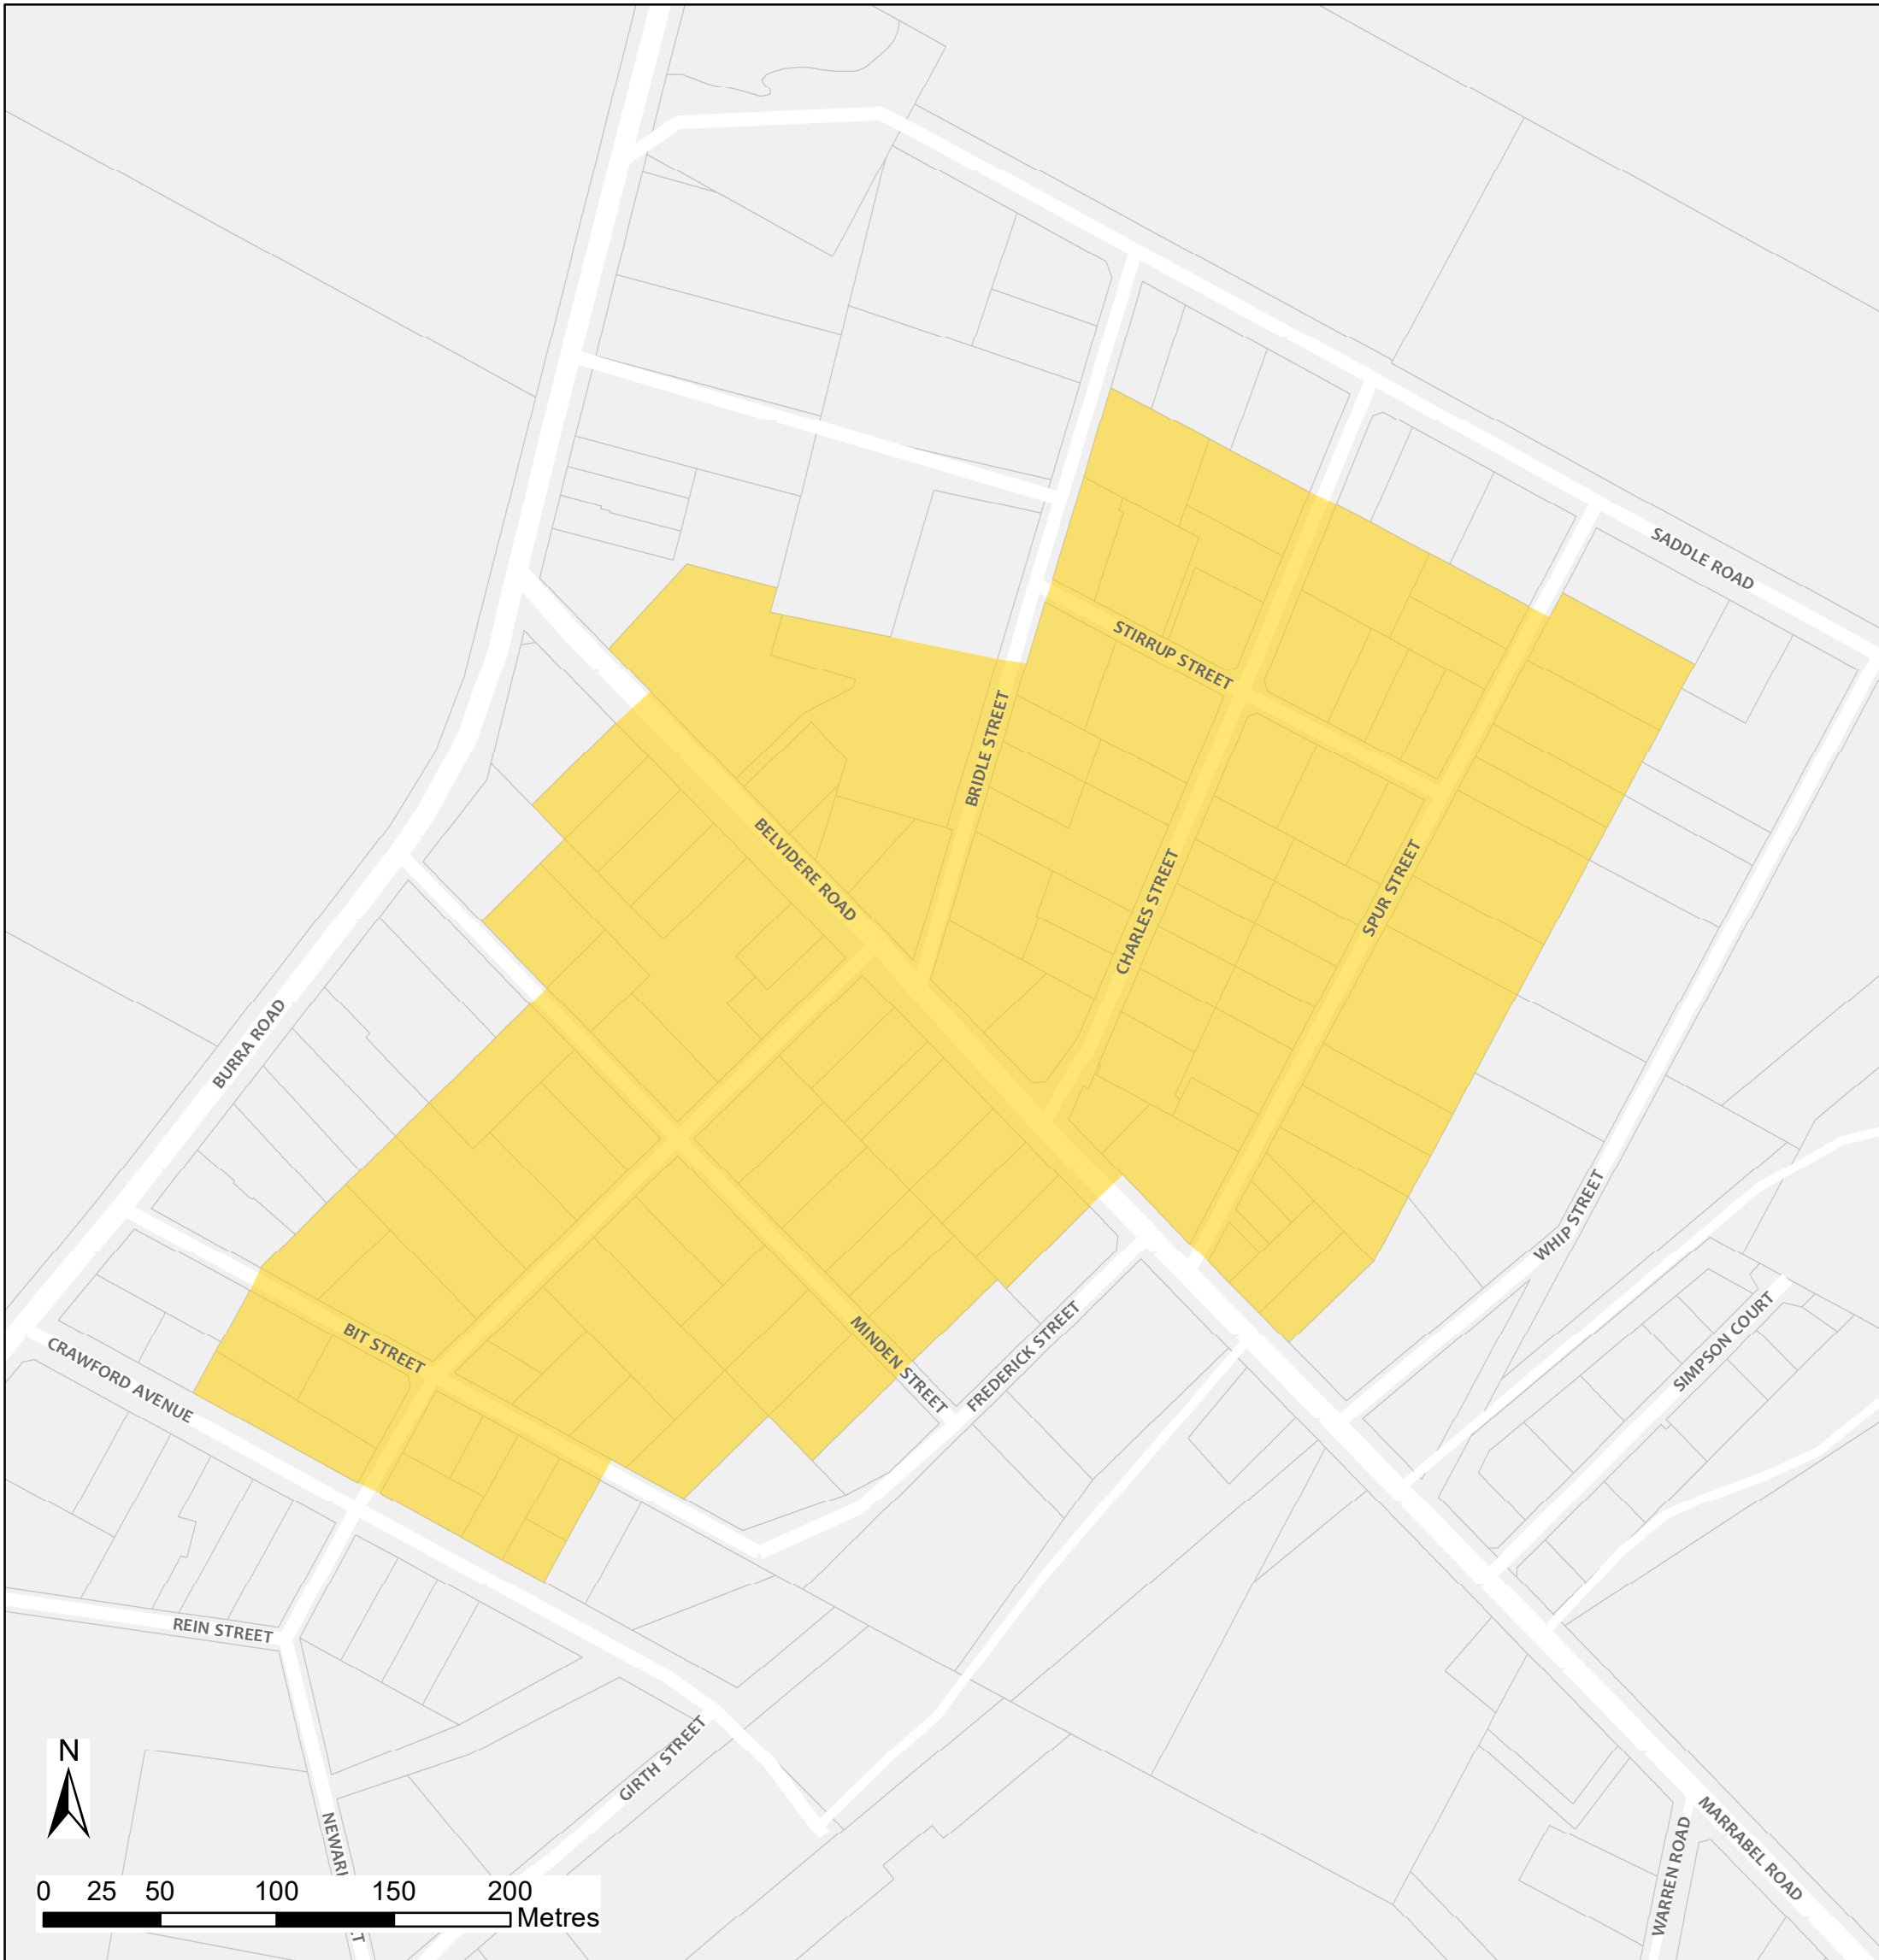

Saddleworth Bushfire Safer Place

Council: Clare and Gilbert Valleys Council
Fire Ban District: Mid North

 Bushfire Safer Place  Property Cadastre

This Bushfire Safer Place is considered to be relatively safe from fire due to its low levels of fuel. Although the CFS has taken every care and precaution in identifying this area it will be subjected to spark and ember attack in the event of a fire.

It is recommended that you identify several Bushfire Safer Places when creating your personal Bushfire Survival Plan. Templates for Bushfire Survival Plans are available from the CFS website.

Map produced: February 2018