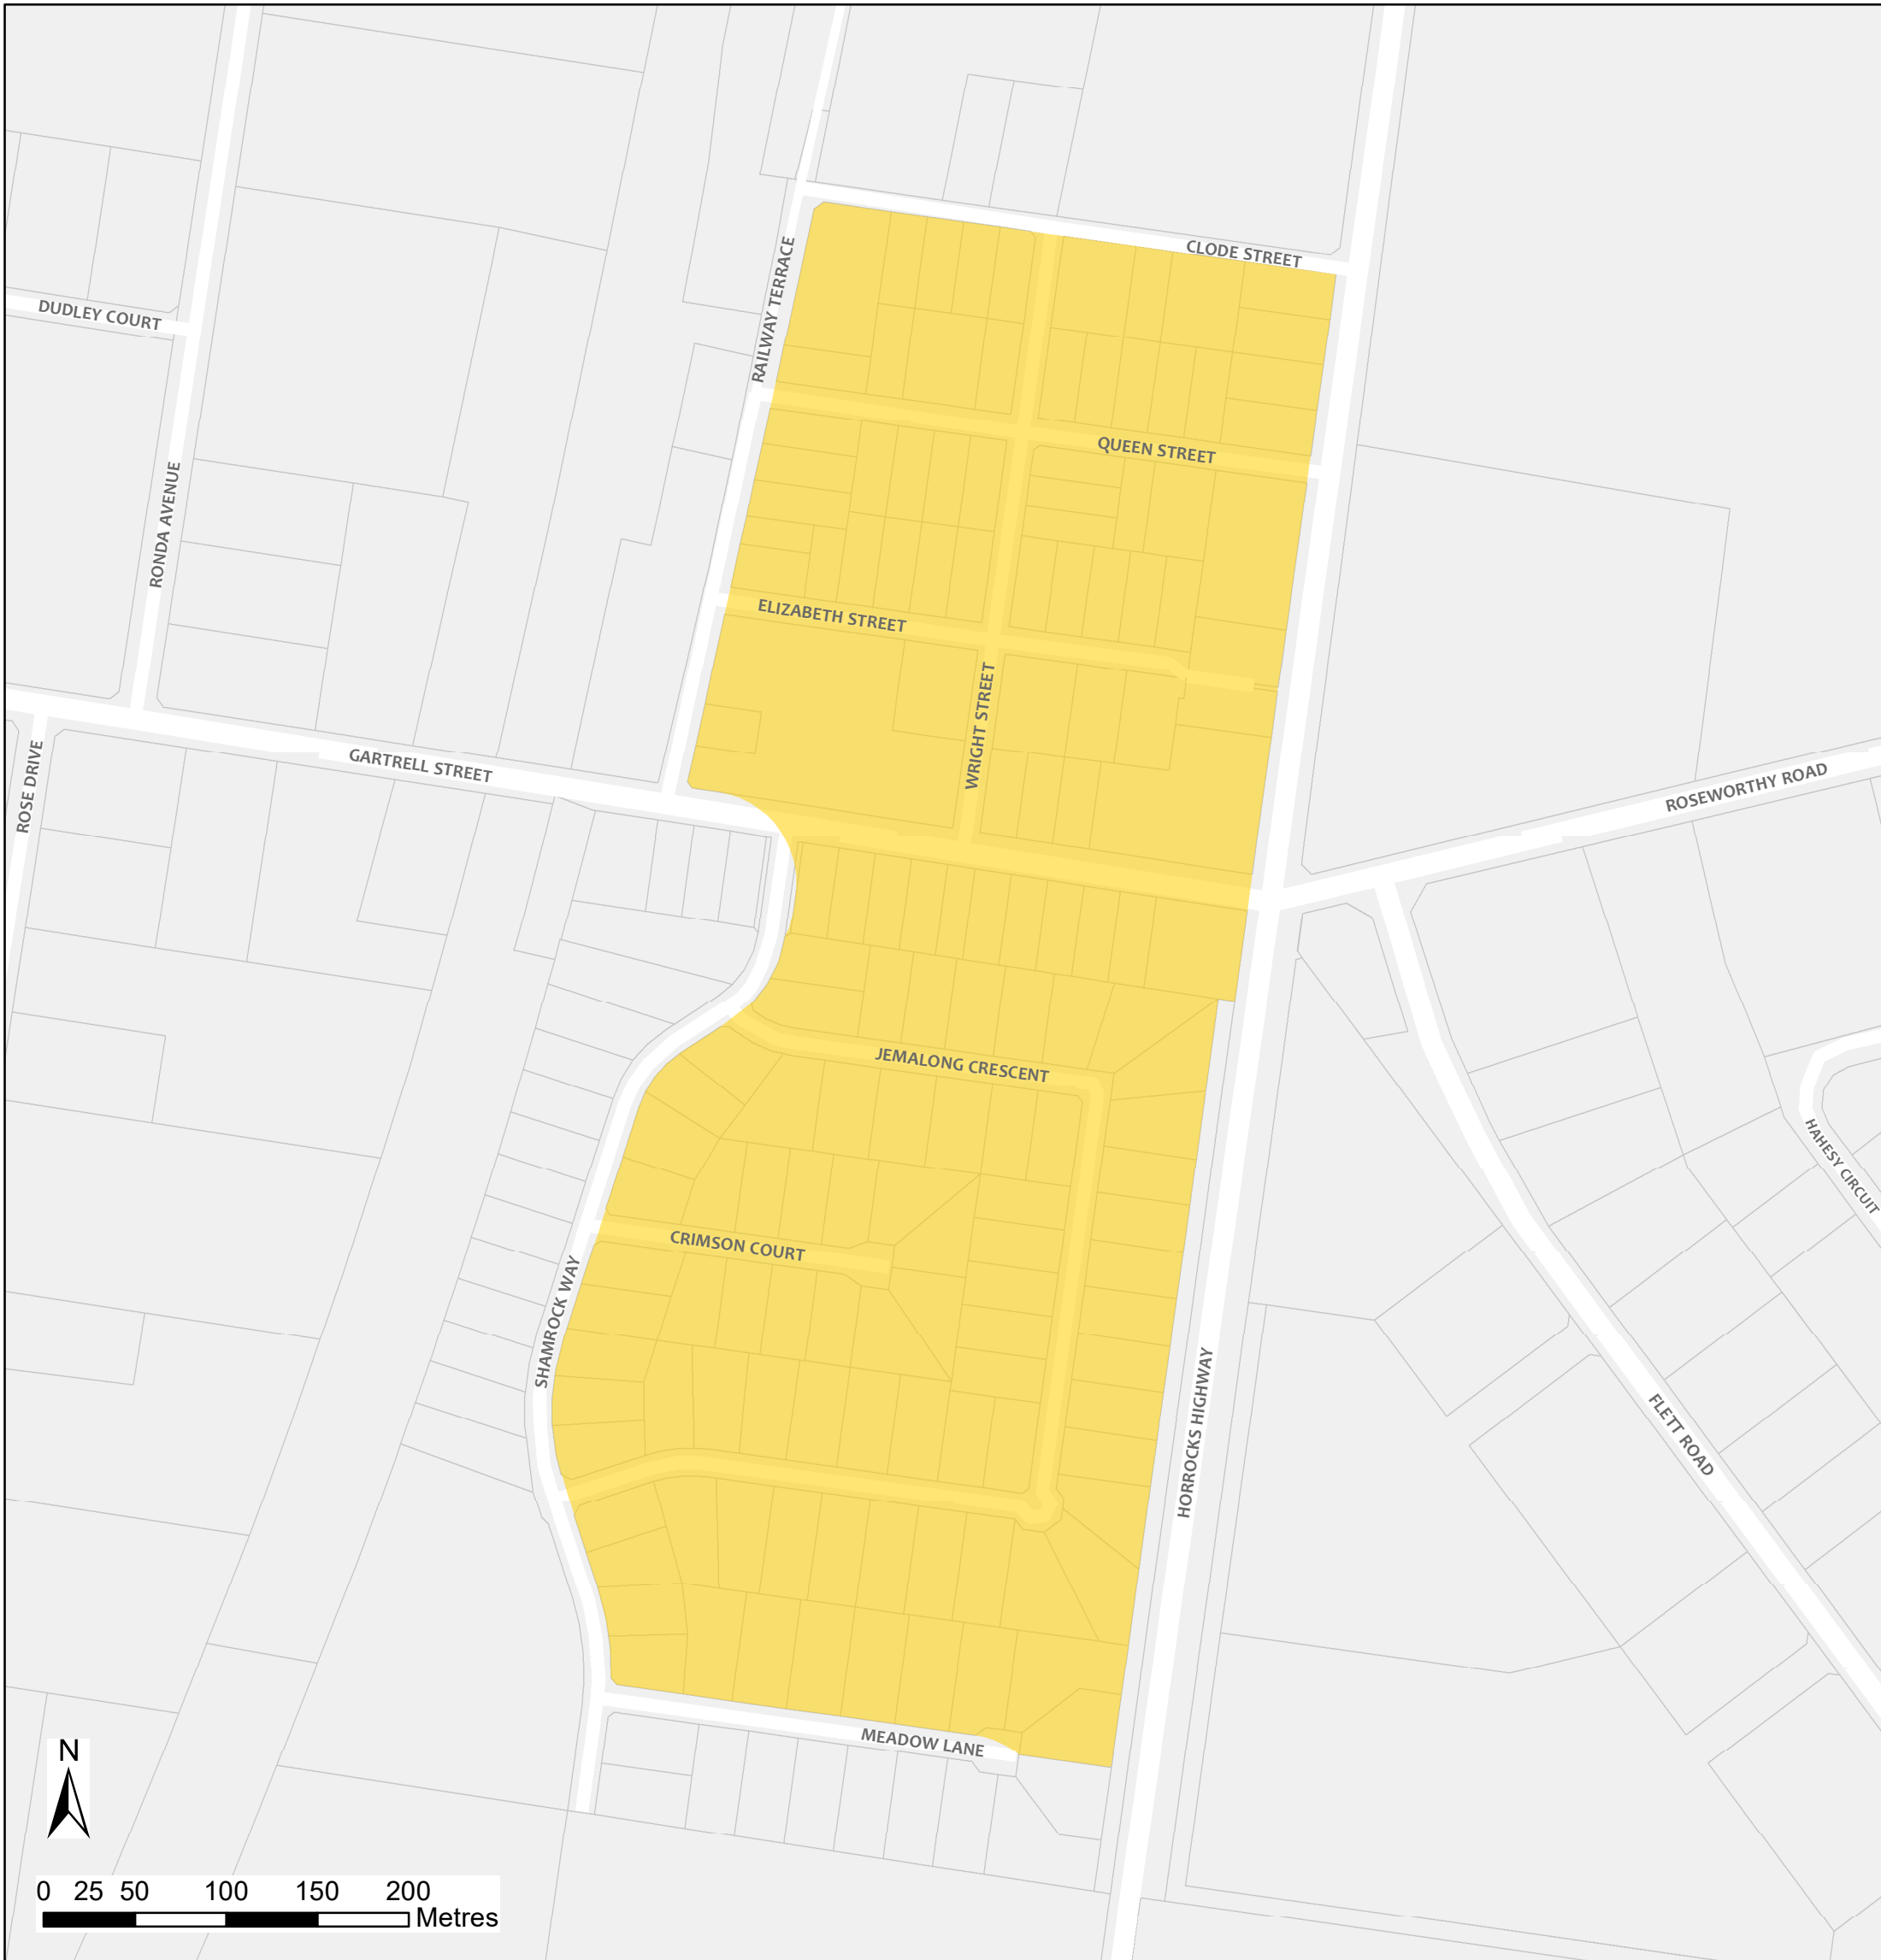

# Roseworthy Bushfire Safer Place

Council: Light Regional Council  
Fire Ban District: Mid North

 Bushfire Safer Place  Property Cadastre

This Bushfire Safer Place is considered to be relatively safe from fire due to its low levels of fuel. Although the CFS has taken every care and precaution in identifying this area it will be subjected to spark and ember attack in the event of a fire.