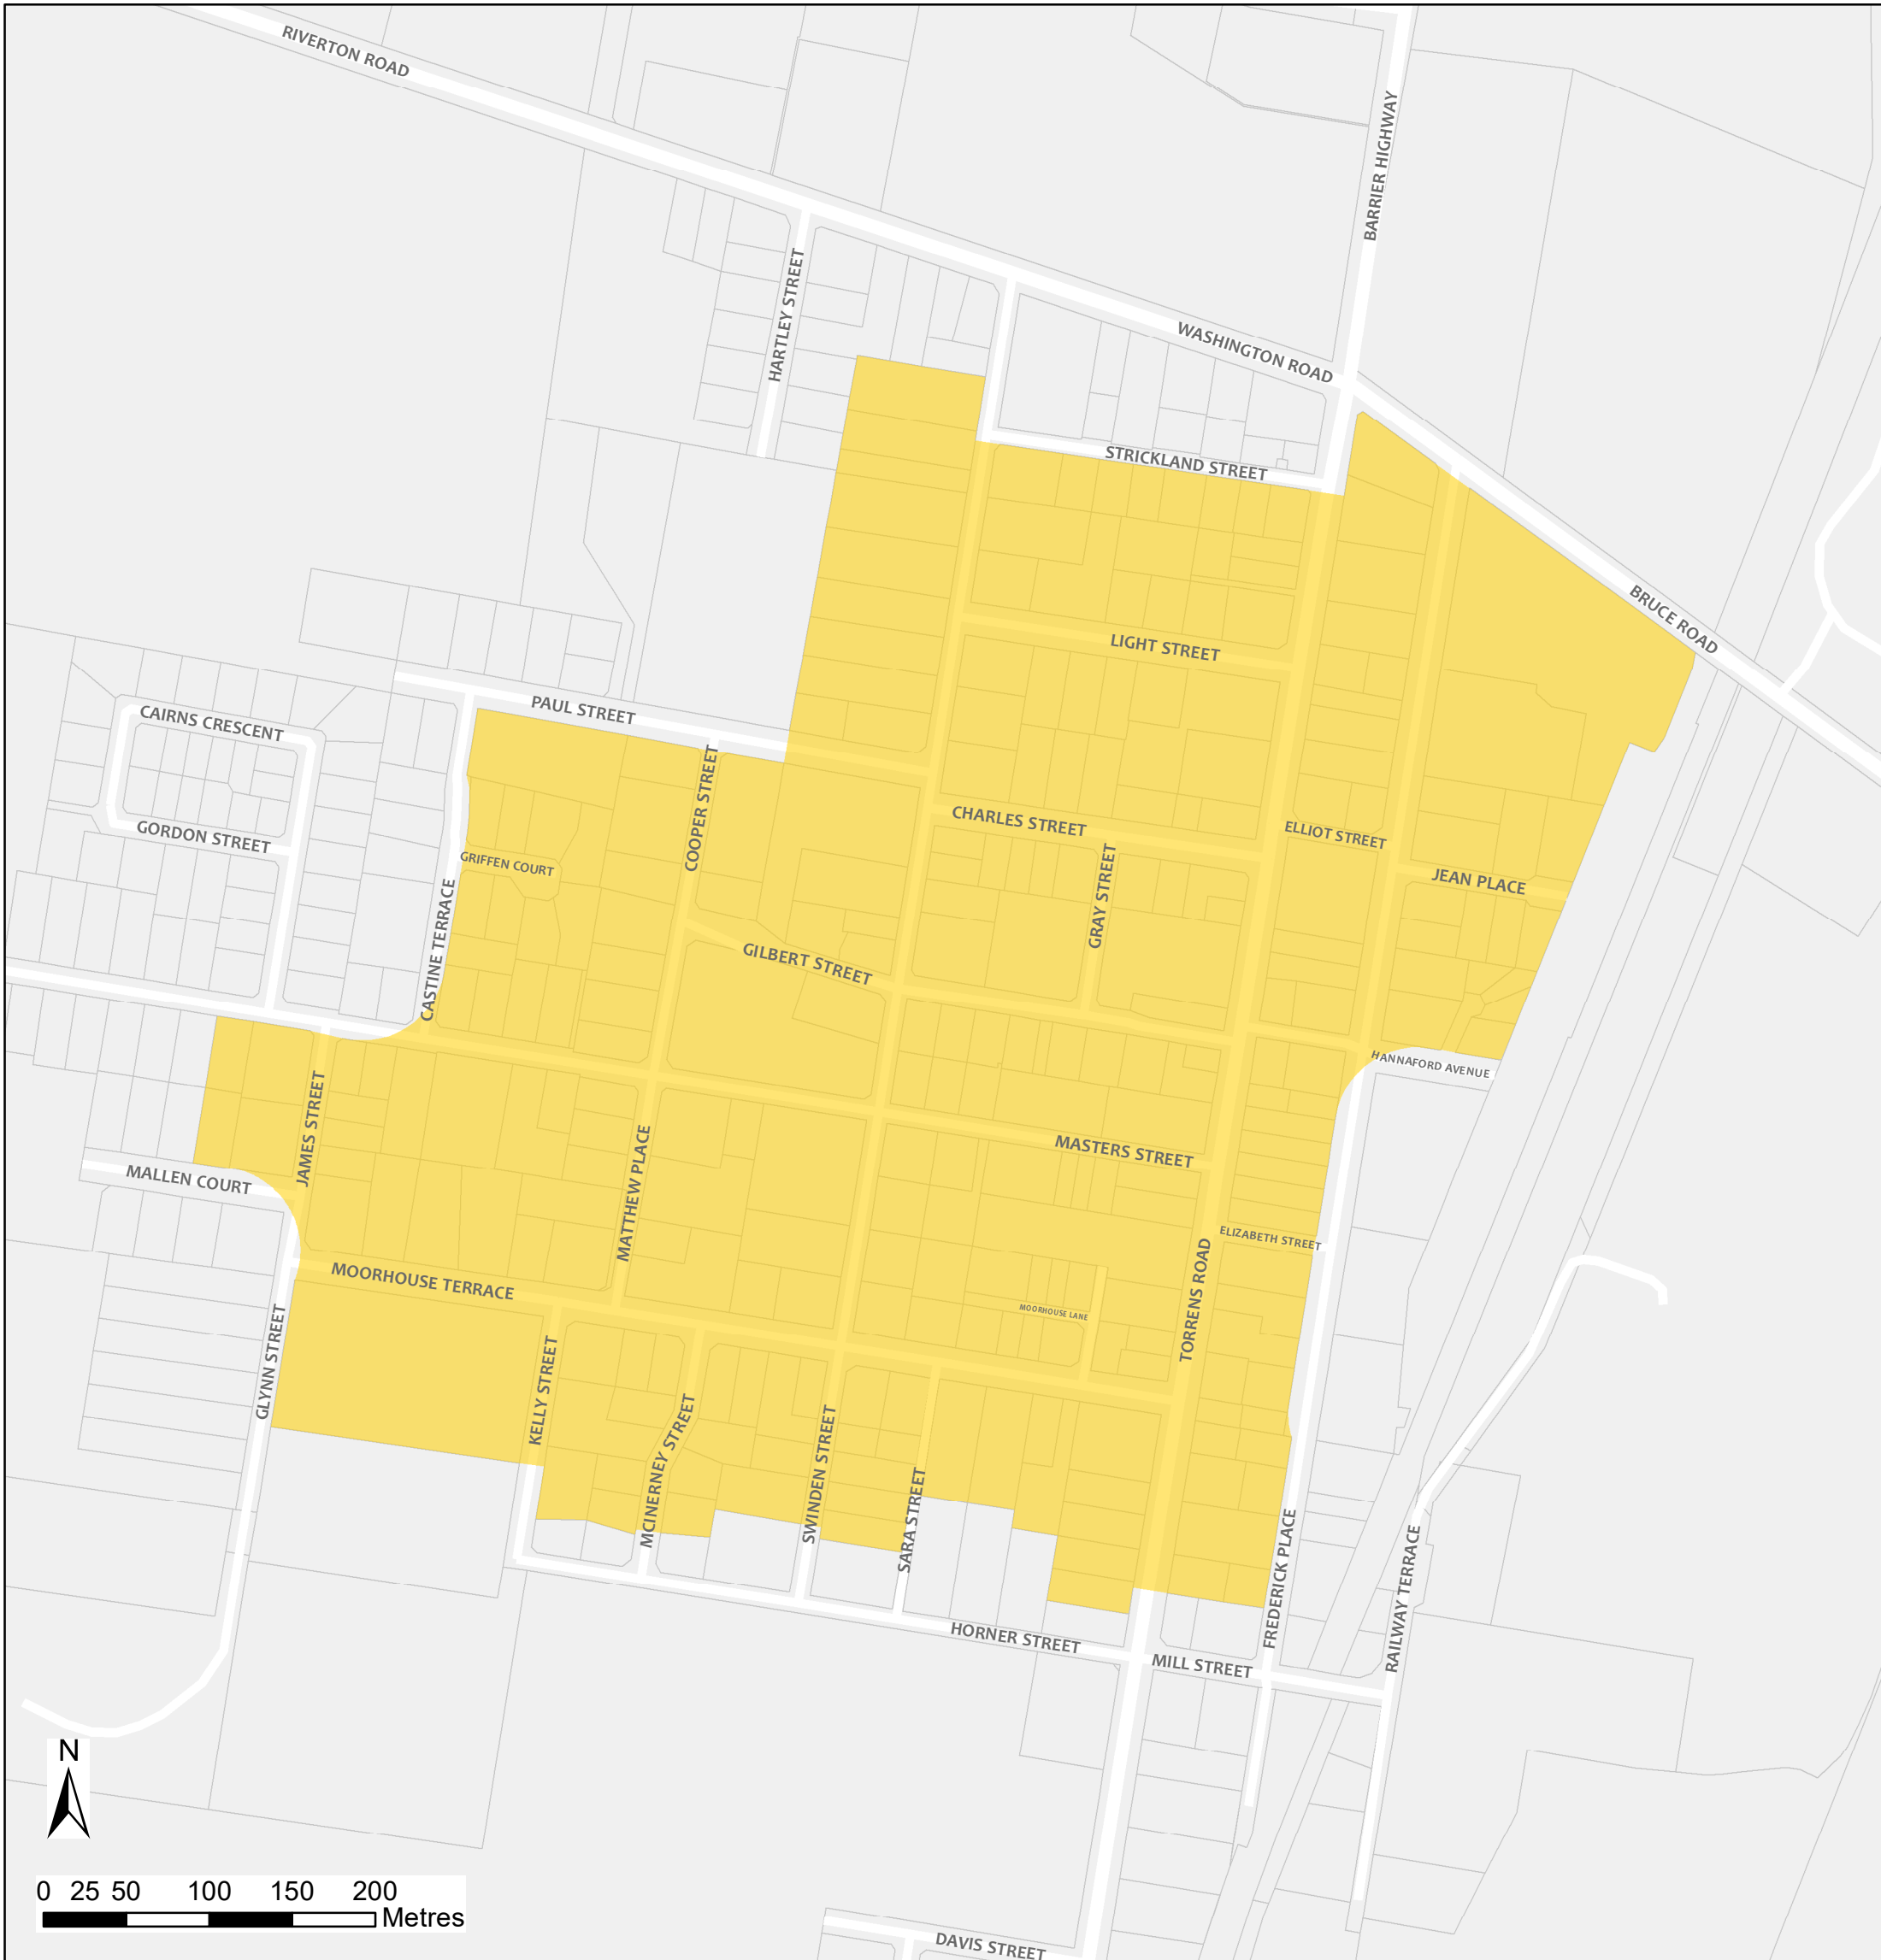

Riverton Bushfire Safer Place

Council: Clare and Gilbert Valleys Council
Fire Ban District: Mid North

Bushfire Safer Place Property Cadastre

This Bushfire Safer Place is considered to be relatively safe from fire due to its low levels of fuel. Although the CFS has taken every care and precaution in identifying this area it will be subjected to spark and ember attack in the event of a fire.

It is recommended that you identify several Bushfire Safer Places when creating your personal Bushfire Survival Plan. Templates for Bushfire Survival Plans are available from the CFS website.

Map produced: February 2018