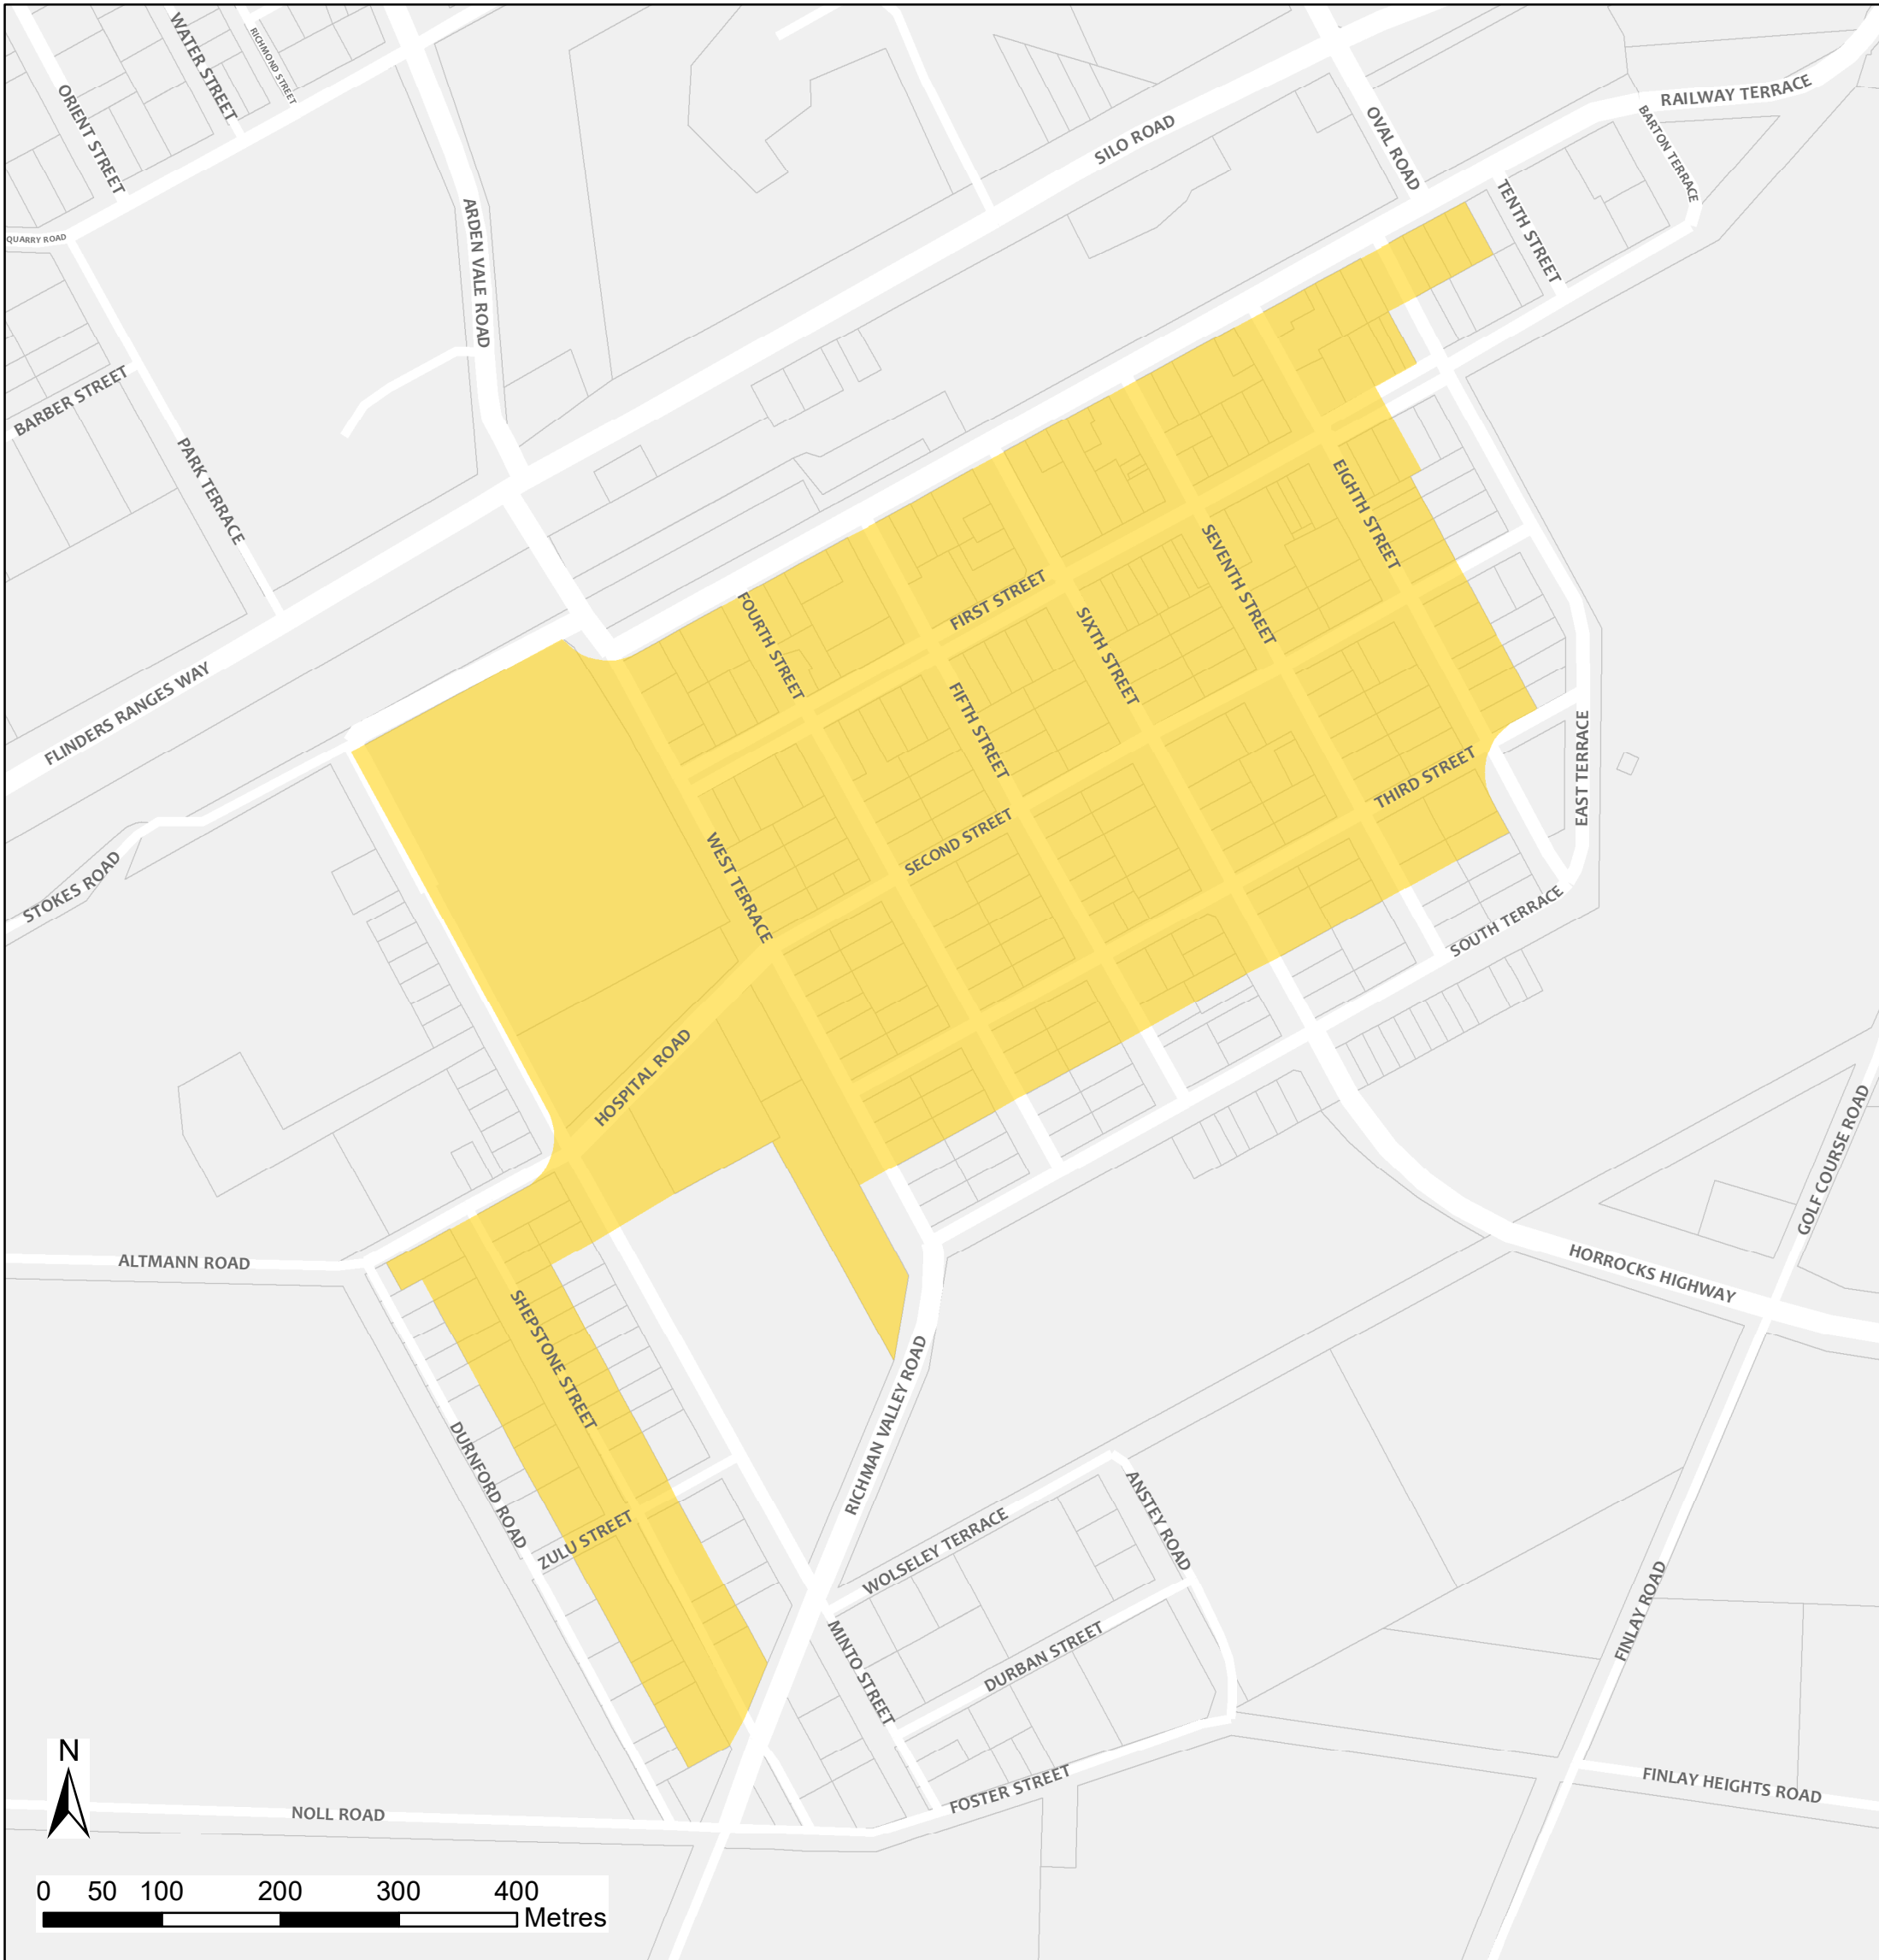

Quorn Bushfire Safer Place

Council: The Flinders Ranges Council
Fire Ban District: Flinders

 Bushfire Safer Place  Property Cadastre

This Bushfire Safer Place is considered to be relatively safe from fire due to its low levels of fuel. Although the CFS has taken every care and precaution in identifying this area it will be subjected to spark and ember attack in the event of a fire.

It is recommended that you identify several Bushfire Safer Places when creating your personal Bushfire Survival Plan. Templates for Bushfire Survival Plans are available from the CFS website.

Map produced: February 2018